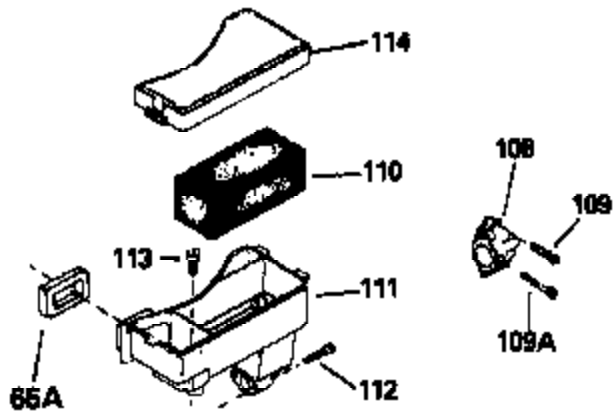

ILLUSTRATION SHOWS TYPICAL PARTS ONLY. ORDER BY PART NUMBER. PARTS NOT LISTED ARE SUPPLIED BY OEM.