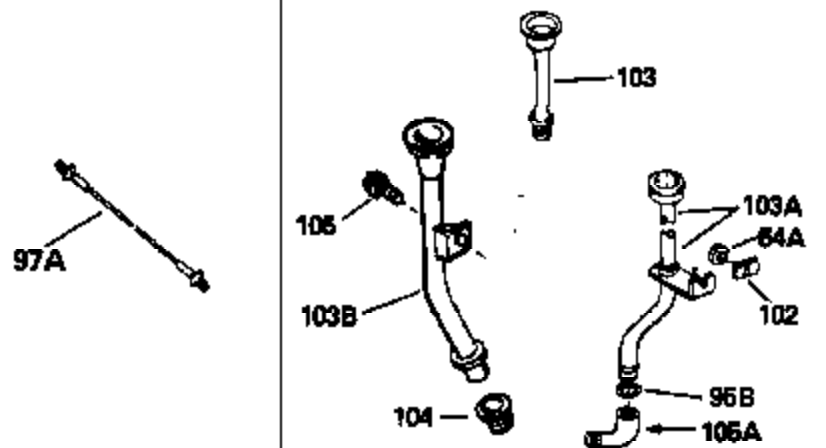

ILLUSTRATION SHOWS TYPICAL PARTS ONLY. ORDER BY PART NUMBER. PARTS NOT LISTED ARE SUPPLIED BY OEM.

STD. POINT