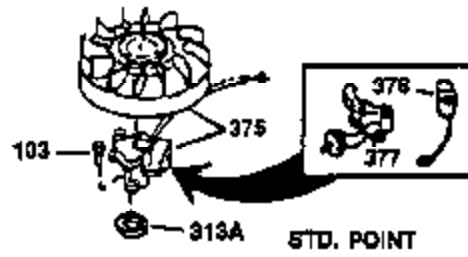

ILLUSTRATION SHOWS TYPICAL PARTS ONLY. ORDER BY PART NUMBER. PARTS NOT LISTED ARE SUPPLIED BY OEM.

VIEW 2 OF 2