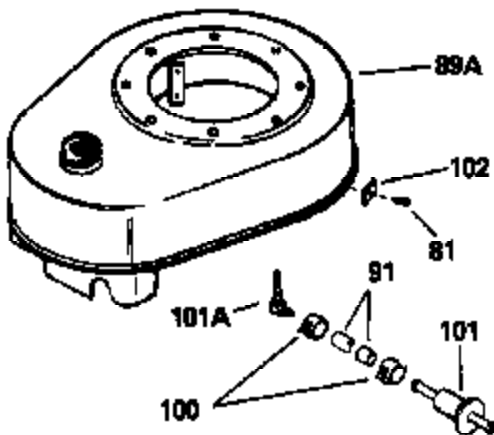

ILLUSTRATION SHOWS TYPICAL PARTS ONLY. ORDER BY PART NUMBER. PARTS NOT LISTED ARE SUPPLIED BY OEM.

OPTIONAL 110 - 120 VOLT
 STARTER MOTOR KIT

VIEW 2 of 2

STD. POINT

Ref #	Part Number	Qty	Description
54A	26073		Washer, Flat (Use as required)
54A	650690		Washer, Belleville (Use as required)
81	29747B		Screw, 5/16-24 x 21/32"
82	27930		* Gasket, Exhaust
83C	391026		Muffler (Incl. 115, 116 & 117) (This spark arrestor muffler can be used on any model)
85	30196		Screw, 5/16-18 x 3/4" (Use as required)
85	650696		Screw, 5/16-18 x 2-3/4" (Use as required)
85	650697A		Screw, 5/16-18 x 2-1/2" (Use as required)
91	29774		Fuel Line (8-1/4") (Use as required)
91	30962		Fuel Line (32") (Use as required)
100	26460		Clamp, Fuel line (Use as required)
103B	34248		Tube, Oil fill
104	34247		Bushing, Fill tube
105	650562		Screw, 10-32 x 1/2"
115	33323		Screen, Muffler (Use as required)
116	33700		Cover & tube, Muffler (Use as required)
117	650578		Screw, 8-18 x 3/8" (Use as required)
118	28545		Grommet, Plastic
119	650643		Screw, 8-18 x 3/8"
120	33356		Terminal, Ground
133A	31288		Muffler Adapter Kit (Incl. 82 & 85) (As req.)
133	730130		Muffler Adap. Kit (Incl. 82 & 85) (As req.)
162	33329D		Starter Motor Kit (110-120 volt) (Refer to service number stamped on end cap of motor, or on decal, for identification. For breakdown see Division 5, Section D, Page 16.)
163	611042		Flywheel (Ring gear flywheel required on engines using 110-120 volt starter motor kits listed above) (Use on Std. point ignitions)
163	611085		Flywheel (Ring gear flywheel required on engines using 110-120 volt starter motor kits listed above) (Use on solid state ignitions)