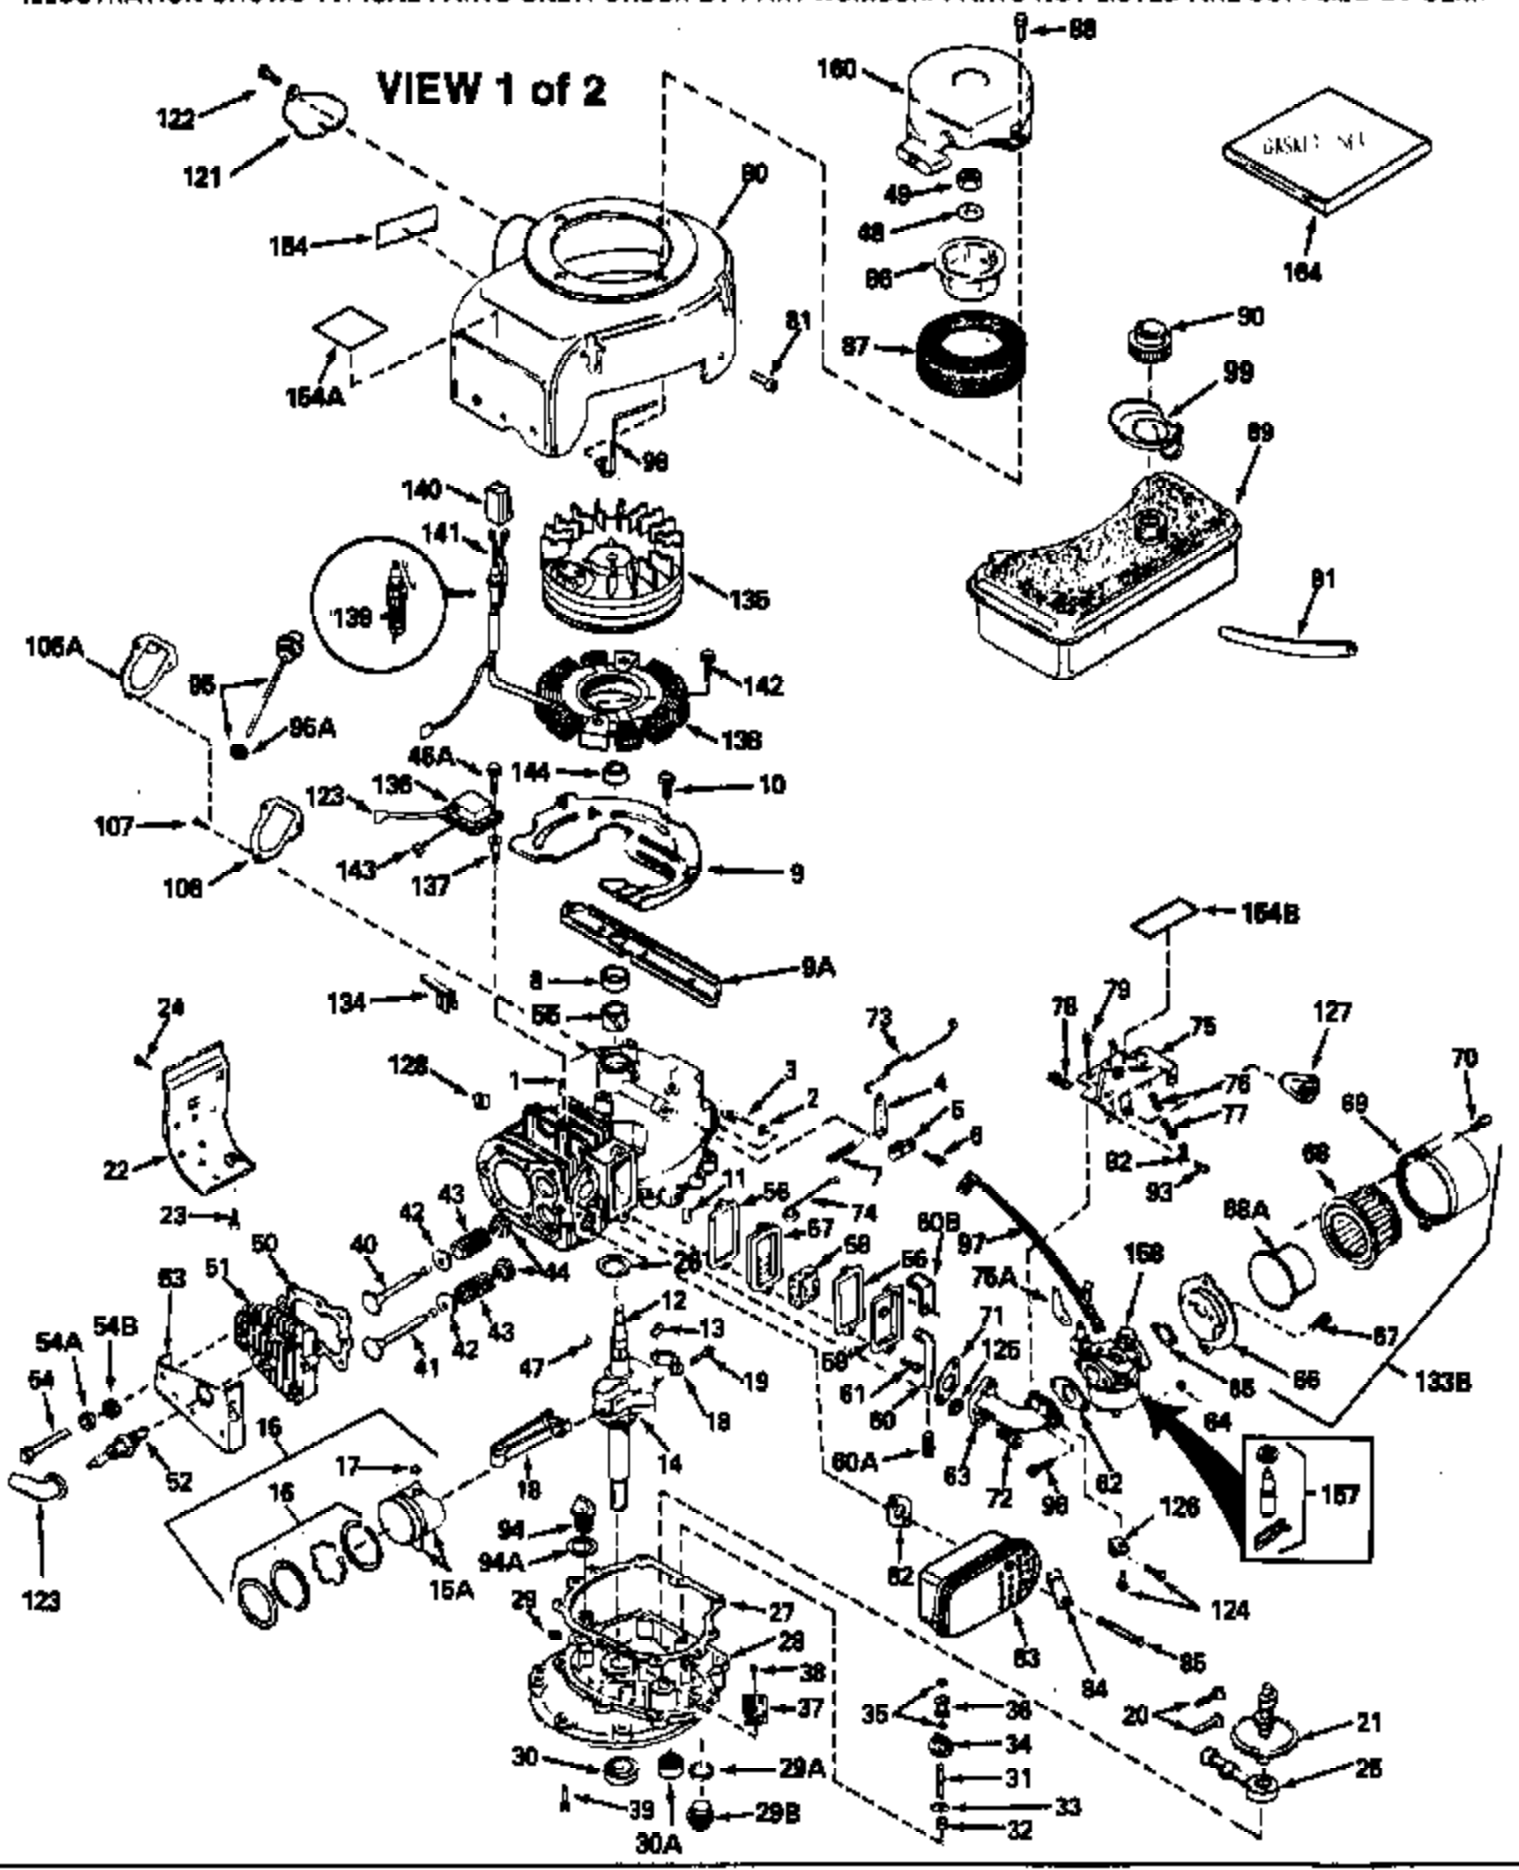

ILLUSTRATION SHOWS TYPICAL PARTS ONLY. ORDER BY PART NUMBER. PARTS NOT LISTED ARE SUPPLIED BY OEM.

Ref #	Part Number	Qty	Description
1	34913A		Cylinder (Incl. 8, 11, 94 & 94A) (2-5/8")
2	28277		Washer, Flat
3	30669		Rod, Governor
4	31357		Lever, Governor
5	31335		Clamp, Governor lever
6	650548		Screw, 8-32 x 5/16"
7	31361		Spring, Governor
8	32630		Seal, Oil
9	29536		Baffle, Blower housing (Use as required)
9	35256A		Blo.Hsg.Baffle (W/E.S.knock-out)(As required)
10	650561		Screw, 1/4-20 x 5/8"
11	27652		Pin, Dowel
12	35265		Crankshaft (Incl. 13 & 14)
13	29783		Pin, Crankshaft gear
14	27884		Gear, Crankshaft
15A	33312B		Piston & Pin Ass'y. (Incl.17)(2-5/8") (Std.)
15A	33313B		Piston & Pin Ass'y. (Incl. 17) (.010" OS)
15A	33314B		Piston & Pin Ass'y. (Incl. 17) (.020" OS)
15	34531		Piston, Pin & Ring Set (2-5/8") (Std.)
15	34532		Piston, Pin & Ring Set (.010" OS)
15	34533		Piston, Pin & Ring Set (.020" OS)
16	34854		Ring Set (2-5/8") (Std.)
16	34855		Ring Set (.010" OS)
16	34856		Ring Set (.020" OS)
17	27888		Ring, Piston pin retaining
18	31380C		Rod Assy., Connecting (Incl. 19)
19	650662C		Bolt, Connecting rod (Incl. 2 pieces)
20	34034		Lifter, Valve
21	32114		Camshaft (MCR)
22	30622A		Extension, Blower housing
23	650128		Screw, 10-24 x 1/2"
24	30688		Screw, 1/4-20 x 1/2"
25	31356		Pump Assy., Oil
27	30684		* Gasket, Cylinder cover
28	31471C		Flange Ass'y. (Incl. 29,30,31,33,182 & 183)
29	27642		Plug, Pipe (sq.hd, 1/4-28)
30	27897		Seal, Oil
31	30668		Shaft, Mech. Governor
32	31707A		Governor Spacer Assy. (Incl. 33)
33	30590A		Washer, Flat (2 required)
34	30591		Gear Assy., Governor
35	29193		Ring, Retaining
36	30588A		Spool, Governor
37	31355		Screen, Oil filter (Use as required)
38	29117		Screw, 8-32 x 5/16" (Use as required)
39	650488		Screw, 1/4-20 x 1-1/4"
40	32783		Intake Valve (Std.) (Incl. 44)
40	32784		Intake Valve (1/32" OS) (Incl. 44)
41	27878A		Exhaust Valve (Std.) (Incl. 44)
41	27880A		Exhaust Valve (1/32" OS) (Incl. 44)
42	27882		Cap, Upper valve spring
43	27881		Spring, Valve
44	32581		Cap, Lower valve spring
46A	650814		Screw, 10-24 x 1"
47	32589		Key, Flywheel
48	650815		Washer, Belleville
49	8116		Nut, Washer, 1/2-20
50	28938B		* Gasket, Head