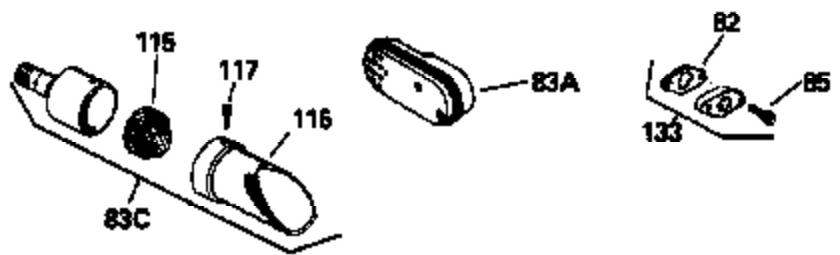

ILLUSTRATION SHOWS TYPICAL PARTS ONLY. ORDER BY PART NUMBER. PARTS NOT LISTED ARE SUPPLIED BY OEM.