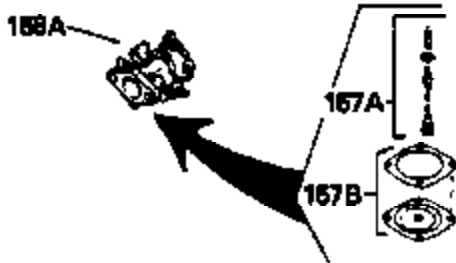

ILLUSTRATION SHOWS TYPICAL PARTS ONLY. ORDER BY PART NUMBER. PARTS NOT LISTED ARE SUPPLIED BY OEM.