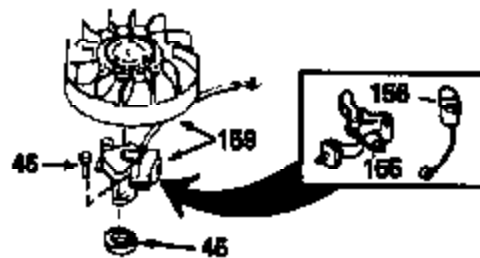

VIEW 2 of 2

STD. POINT