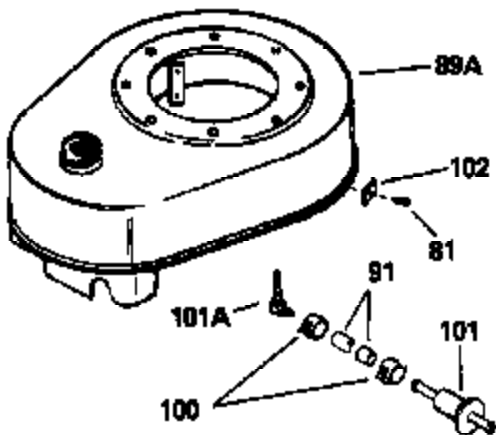

ILLUSTRATION SHOWS TYPICAL PARTS ONLY. ORDER BY PART NUMBER. PARTS NOT LISTED ARE SUPPLIED BY OEM.

VIEW 2 of 2

STD. POINT