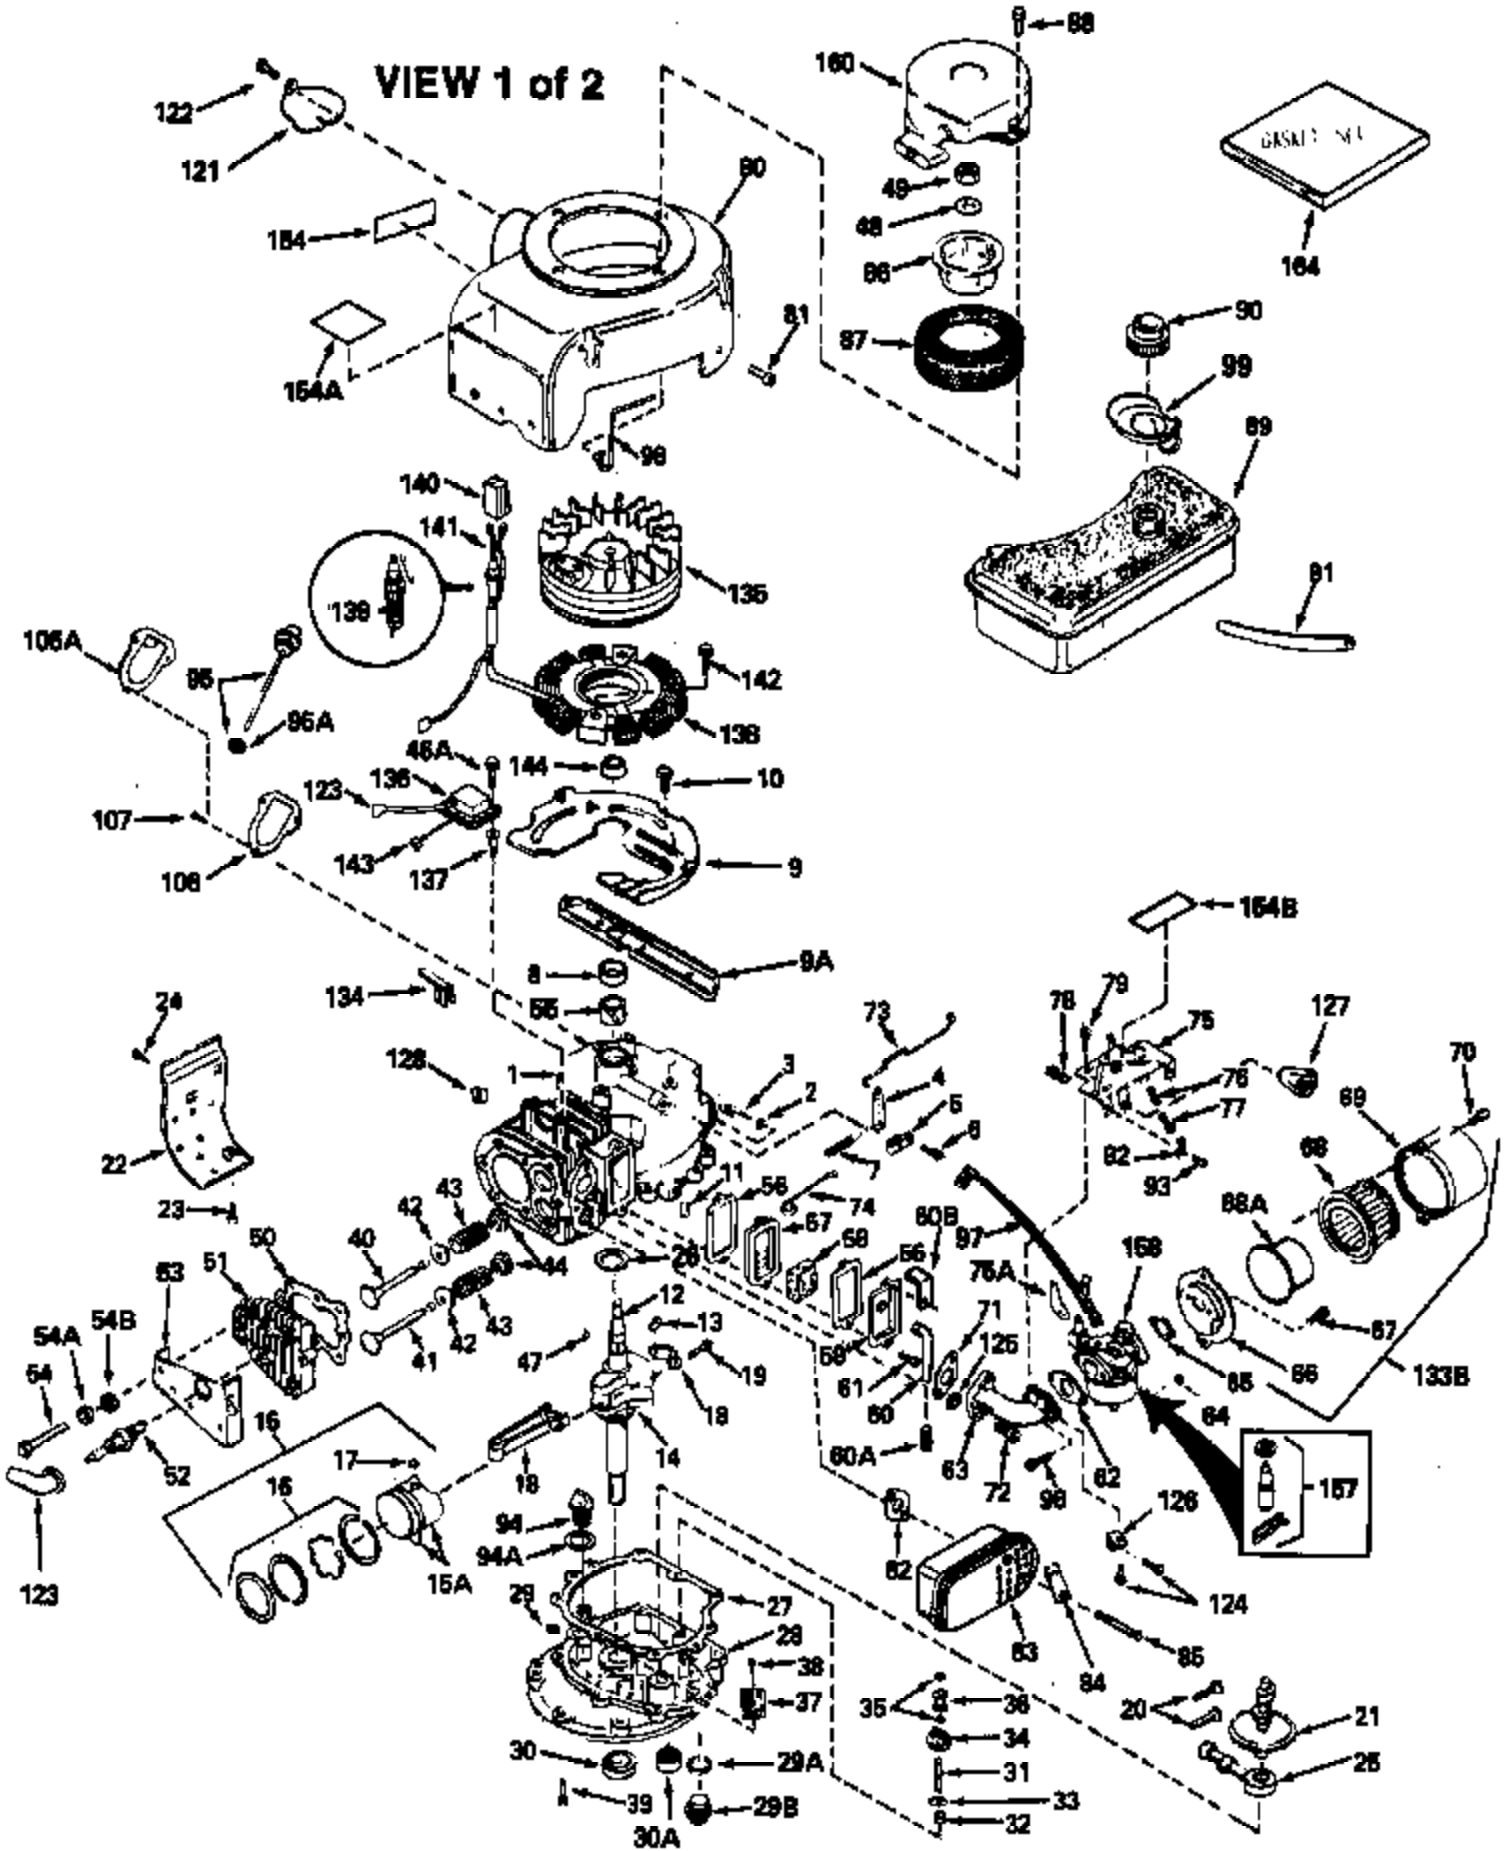

ILLUSTRATION SHOWS TYPICAL PARTS ONLY. ORDER BY PART NUMBER. PARTS NOT LISTED ARE SUPPLIED BY OEM.

Ref #	Part Number	Qty	Description
1	34913A		Cylinder (Incl. 8, 11, 94 & 94A) (2-5/8" )
2	28277		Washer, Flat
3	30669		Rod, Governor
4	31357		Lever, Governor
5	31335		Clamp, Governor lever
6	650548		Screw, 8-32 x 5/16"
7	31361		Spring, Governor
8	32630		Seal, Oil
9	29536		Baffle, Blower housing (Use as required)
9	35256A		Blo.Hsg.Baffle (W/E.S.knock-out)(As required)
10	650561		Screw, 1/4-20 x 5/8"
11	27652		Pin, Dowel
12	35412		Crankshaft (Incl. 13 & 14)
13	29783		Pin, Crankshaft gear
14	27884		Gear, Crankshaft
15A	33312B		Piston & Pin Ass'y. (Incl.17)(2-5/8") (Std.)
15A	33313B		Piston & Pin Ass'y. (Incl. 17) (.010" OS)
15A	33314B		Piston & Pin Ass'y. (Incl. 17) (.020" OS)
15	34531		Piston, Pin & Ring Set (2-5/8") (Std. )
15	34532		Piston, Pin & Ring Set (.010" OS)
15	34533		Piston, Pin & Ring Set (.020" OS)
16	34854		Ring Set (2-5/8") (Std.)
16	34855		Ring Set (.010" OS)
16	34856		Ring Set (.020" OS)
17	27888		Ring, Piston pin retaining
18	31380C		Rod Assy., Connecting (Incl. 19)
19	650662C		Bolt, Connecting rod (Incl. 2 pieces)
20	34034		Lifter, Valve
21	32114		Camshaft (MCR)
22	30622A		Extension, Blower housing
23	650128		Screw, 10-24 x 1/2"
24	30688		Screw, 1/4-20 x 1/2"
25	31356		Pump Assy., Oil
27	30684		* Gasket, Cylinder cover
28	31471C		Flange Ass'y. (Incl. 29,30,31,33,182 & 183)
29	27642		Plug, Pipe (sq.hd, 1/4-28)
30	27897		Seal, Oil
31	30668		Shaft, Mech. Governor
32	31707A		Governor Spacer Assy. (Incl. 33)
33	30590A		Washer, Flat (2 required)
34	30591		Gear Assy., Governor
35	29193		Ring, Retaining
36	30588A		Spool, Governor
37	31355		Screen, Oil filter (Use as required)
38	29117		Screw, 8-32 x 5/16" (Use as required)
39	650488		Screw, 1/4-20 x 1-1/4"
40	32783		Intake Valve (Std.) (Incl. 44)
40	32784		Intake Valve (1/32" OS) (Incl. 44)
41	27878A		Exhaust Valve (Std.) (Incl. 44)
41	27880A		Exhaust Valve (1/32" OS) (Incl. 44)
42	27882		Cap, Upper valve spring
43	27881		Spring, Valve
44	32581		Cap, Lower valve spring
46A	650814		Screw, 10-24 x 1"
47	32589		Key, Flywheel
48	650815		Washer, Belleville
49	8116		Nut, Washer, 1/2-20
50	28938B		* Gasket, Head