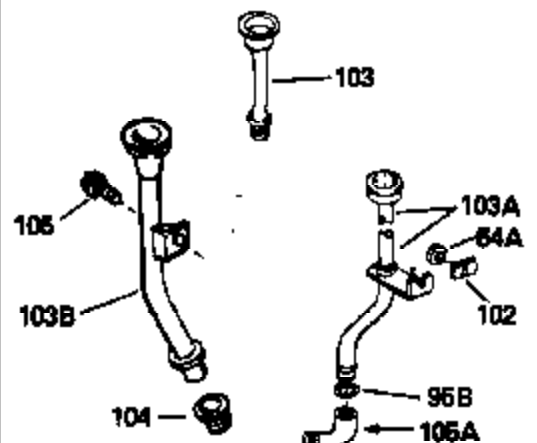

ILLUSTRATION SHOWS TYPICAL PARTS ONLY. ORDER BY PART NUMBER. PARTS NOT LISTED ARE SUPPLIED BY OEM.

VIEW 2 of 2

STD. POINT