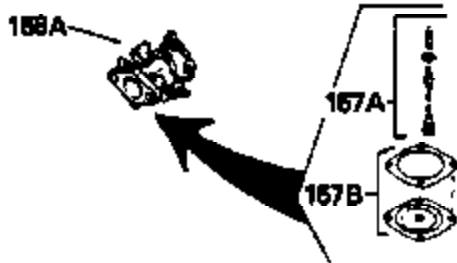

VIEW 2 of 2

STD. POINT