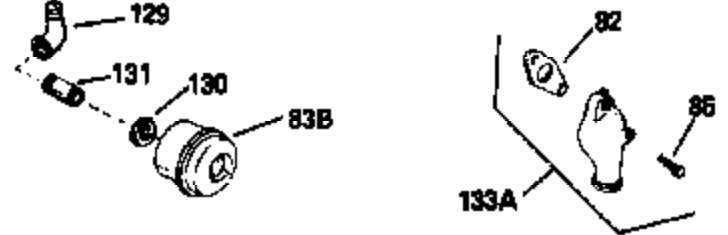

VIEW 2 of 2

STD. POINT