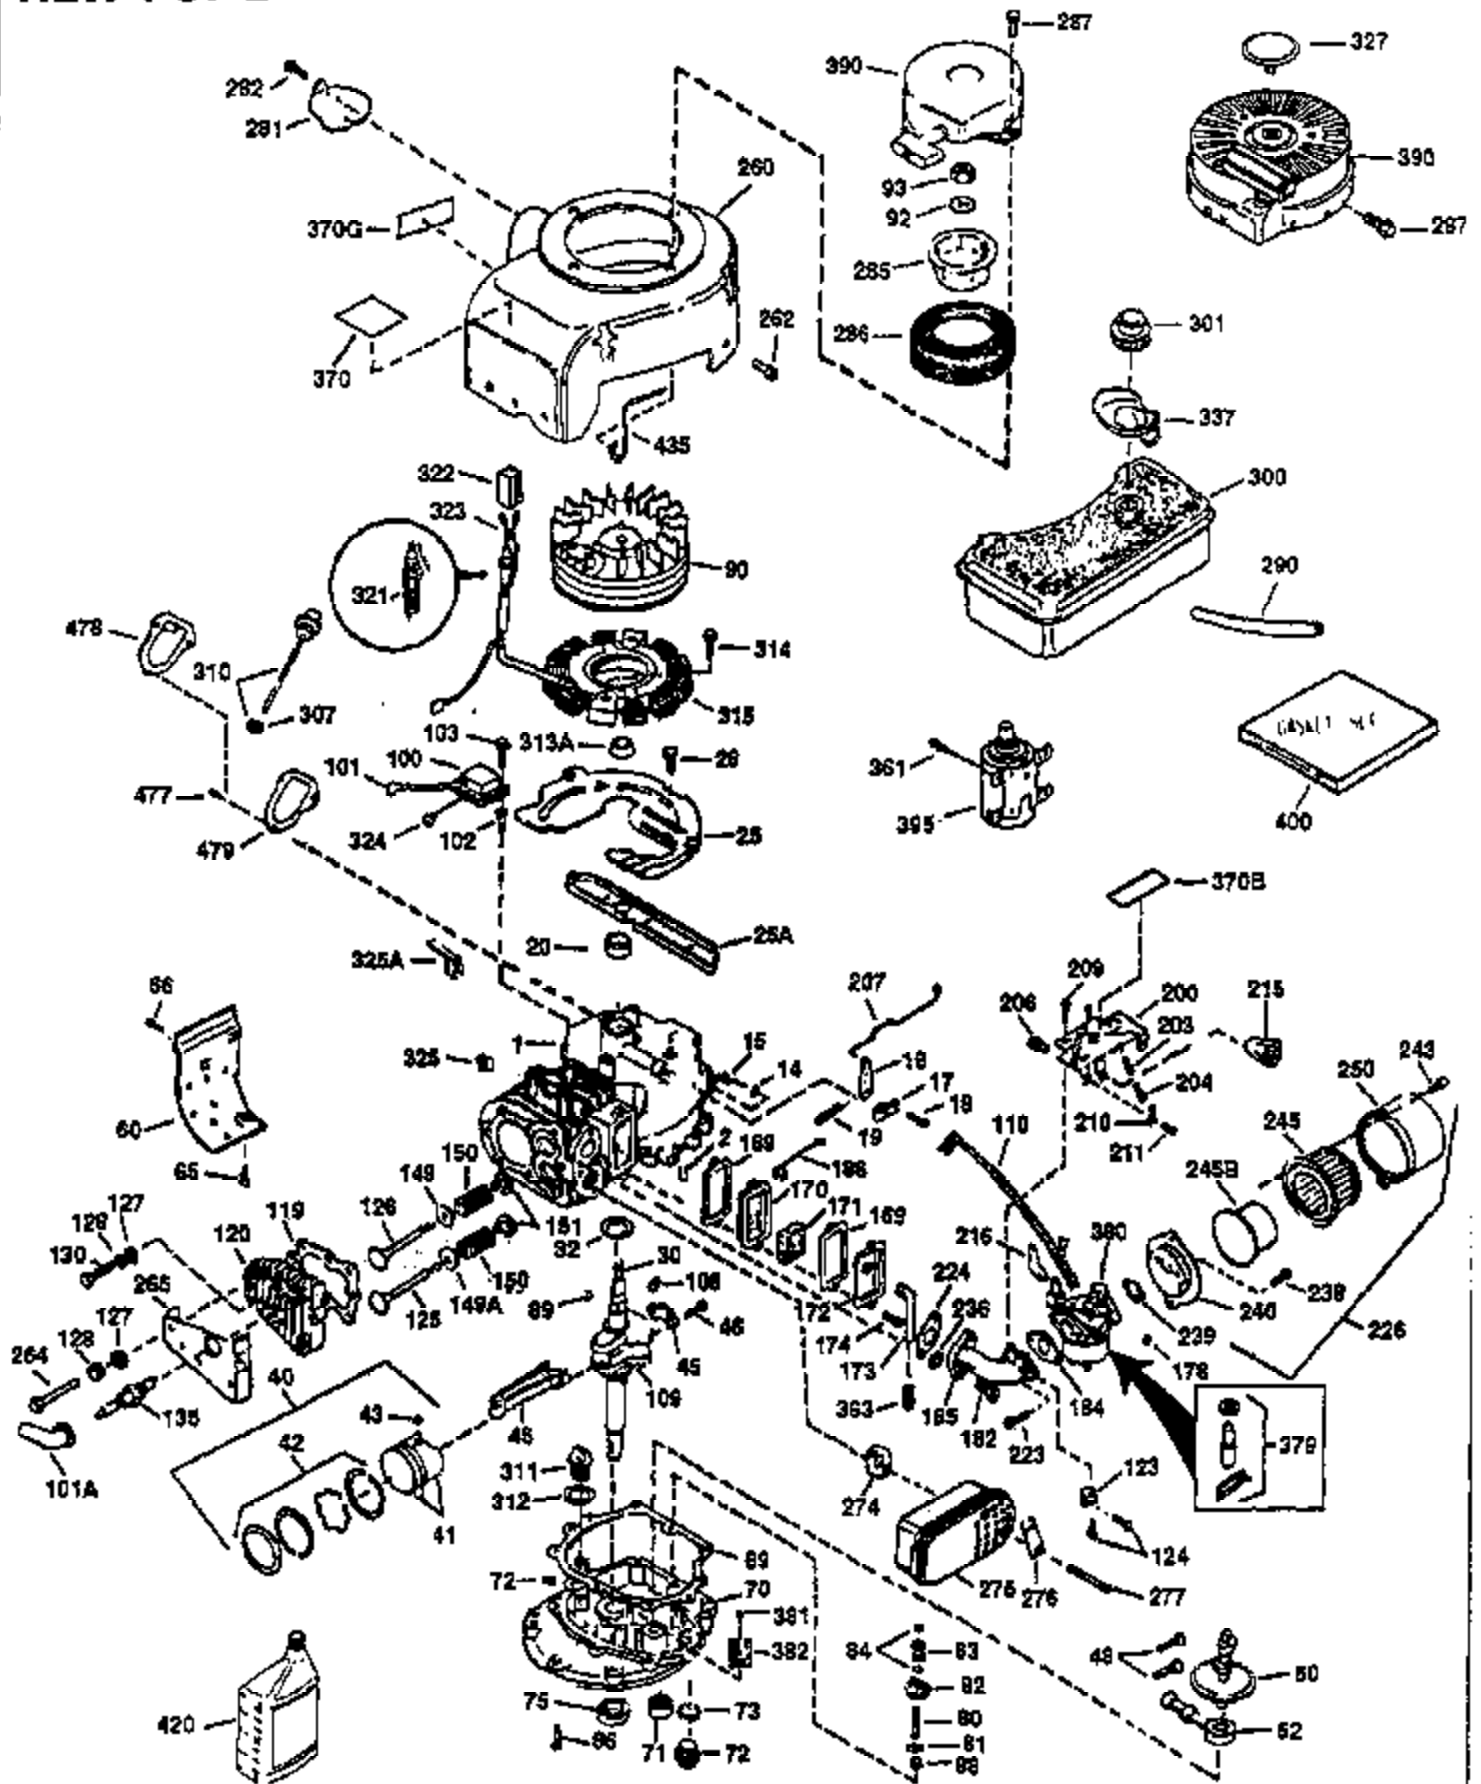

# VIEW 1 OF 2

Ref #	Part Number	Qty	Description
1	34913A	1	Cylinder (Incl. 2 & 20)
2	27652	2	Dowel Pin
14	28277	1	Washer
15	30669	1	Governor Rod (Incl. 14)
16	31357	1	Governor Lever
17	31335	1	Governor Lever Clamp
18	650548	1	Screw, 8-32 x 5/16"
19	31361	1	Extension Spring
20	32630	1	Oil Seal
25	35256A	1	Blower Housing Baffle
26	650561	2	Screw, 1/4-20 x 5/8"
30	35209	1	Crankshaft
40	34531	1	Piston, Pin & Ring Set (Std.)
40	34532	1	Piston, Pin & Ring Set (.010" OS)
40	34533	1	Piston, Pin & Ring Set (.020" OS)
41	33312B	1	Piston & Pin Ass'y. (Std.) (Incl. 43)
41	33313B	1	Piston & Pin Ass'y. (.010" OS) (Incl. 43)
41	33314B	1	Piston & Pin Ass'y. (.020" OS) (Incl. 43)
42	34854	1	Ring Set (Std.)
42	34855	1	Ring Set (.010" OS)
42	34856	1	Ring Set (.020" OS)
43	27888	2	Piston Pin Retaining Ring
45	31380C	1	Connecting Rod Ass'y. (Incl. 46)
46	650662C	2	Connecting Rod Bolt
48	34034	2	Valve Lifter
50	32114	1	Camshaft
52	31356	1	Oil Pump Ass'y.
60	30622A	1	Blower Housing Extension
64	30063	1	Screw, Torx T-30, 1/4-20 x 1/2"
65	650128	1	Screw, 10-24 x 1/2"
69	30684	1	* Mounting Flange Gasket
70	31471D	1	Mounting Flange (Incl. 72,75,80 & 81)
72	27642	1	Oil Drain Plug
75	27897	1	Oil Seal
80	30668	1	Governor Shaft
81	30590A	2	Washer
82	30591	1	Governor Gear Ass'y. (Incl. 81)
83	30588A	1	Governor Spool
84	29193	2	Retaining Ring
86	650488	7	Screw, 1/4-20 x 1-1/4"
88	31707A	1	Spacer (Incl. 81)
89	32589	1	Flywheel Key
90	611087	1	Flywheel (W/Ring Gear)
92	650815	1	Belleville Washer
93	8116	1	Flywheel Nut
100	34443A	1	Solid State Ignition
101	610118	1	Spark Plug Cover
102	650872	2	Solid State Mounting Stud
103	650814	2	Screw, Torx T-15, 10-24 x 1"
110	36230	1	Ground Wire
119	28938C	1	* Cylinder Head Gasket
120	30938A	1	Cylinder Head
125	27878A	1	Exhaust Valve (Std.) (Incl. 151)
125	27880A	1	Exhaust Valve (1/32" OS) (Incl. 151)
126	32783	1	Intake Valve (Std.) (Incl. 151)
126	32784	1	Intake Valve (1/32" OS) (Incl. 151)
127	650691	8	Washer
128	650690	8	Belleville Washer