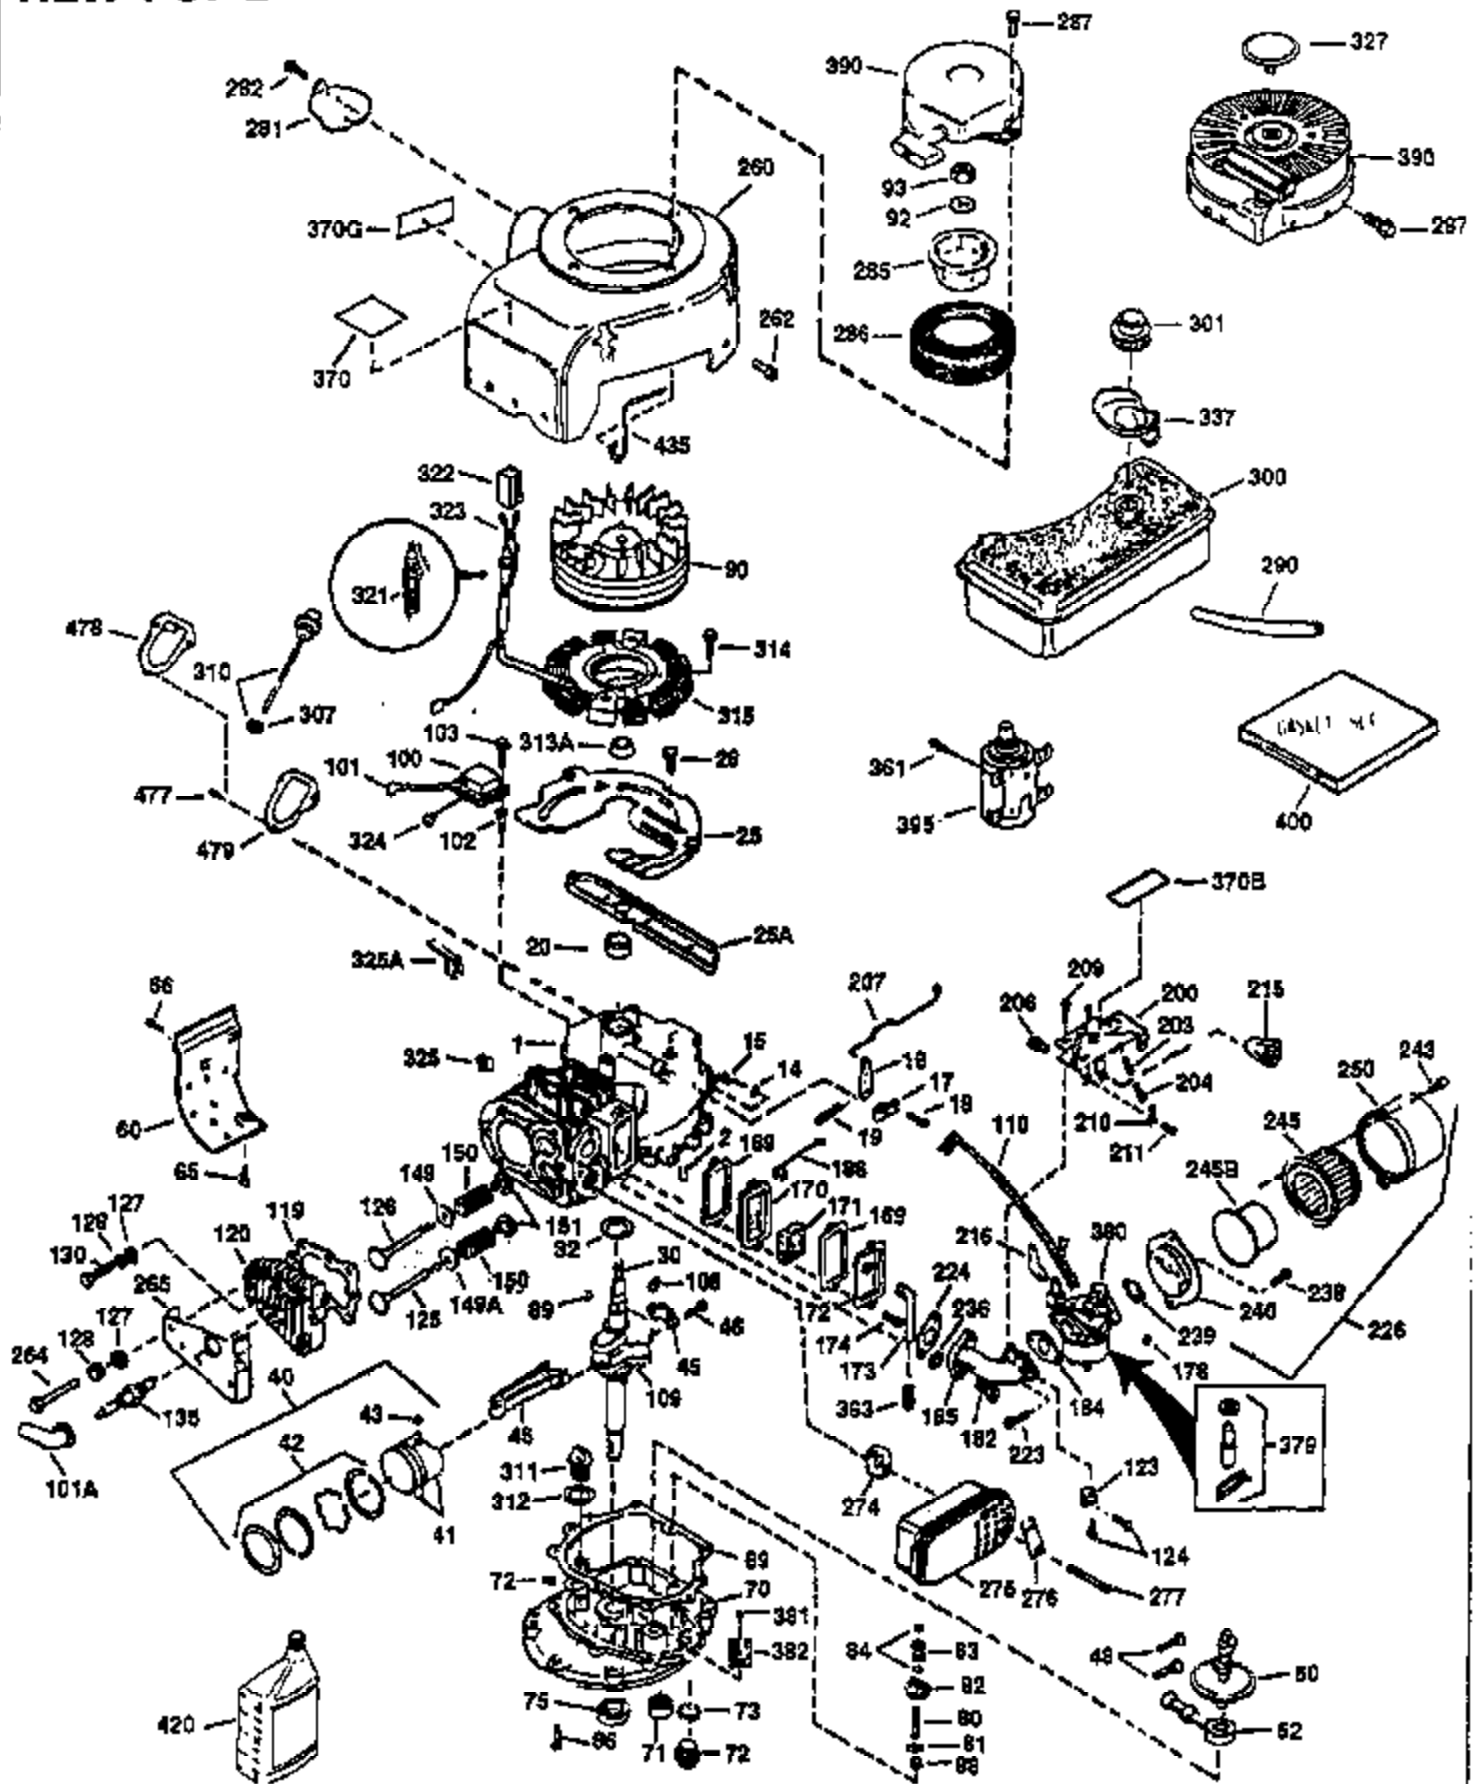

ILLUSTRATION SHOWS TYPICAL PARTS ONLY. ORDER BY PART NUMBER. PARTS NOT LISTED ARE SUPPLIED BY OEM.

VIEW 1 OF 2

Ref #	Part Number	Qty	Description
1	34913A	1	Cylinder (Incl. 2 & 20)
2	27652	2	Dowel Pin
14	28277	1	Washer
15	30669	1	Governor Rod (Incl. 14)
16	31357	1	Governor Lever
17	31335	1	Governor Lever Clamp
18	650548	1	Screw, 8-32 x 5/16"
19	31361	1	Extension Spring
20	32630	1	Oil Seal
25	35256A	1	Blower Housing Baffle
26	650561	2	Screw, 1/4-20 x 5/8"
30	35209	1	Crankshaft
40	34531	1	Piston, Pin & Ring Set (Std.)
40	34532	1	Piston, Pin & Ring Set (.010" OS)
40	34533	1	Piston, Pin & Ring Set (.020" OS)
41	33312B	1	Piston & Pin Ass'y. (Std.) (Incl. 43)
41	33313B	1	Piston & Pin Ass'y. (.010" OS) (Incl. 43)
41	33314B	1	Piston & Pin Ass'y. (.020" OS) (Incl. 43)
42	34854	1	Ring Set (Std.)
42	34855	1	Ring Set (.010" OS)
42	34856	1	Ring Set (.020" OS)
43	27888	2	Piston Pin Retaining Ring
45	31380C	1	Connecting Rod Ass'y. (Incl. 46)
46	650662C	2	Connecting Rod Bolt
48	34034	2	Valve Lifter
50	32114	1	Camshaft
52	31356	1	Oil Pump Ass'y.
60	30622A	1	Blower Housing Extension
64	30063	1	Screw, Torx T-30, 1/4-20 x 1/2"
65	650128	1	Screw, 10-24 x 1/2"
69	30684	1	* Mounting Flange Gasket
70	31471D	1	Mounting Flange (Incl. 72,75,80 & 81)
72	27642	1	Oil Drain Plug
75	27897	1	Oil Seal
80	30668	1	Governor Shaft
81	30590A	2	Washer
82	30591	1	Governor Gear Ass'y. (Incl. 81)
83	30588A	1	Governor Spool
84	29193	2	Retaining Ring
86	650488	7	Screw, 1/4-20 x 1-1/4"
88	31707A	1	Spacer (Incl. 81)
89	32589	1	Flywheel Key
90	611087	1	Flywheel
92	650815	1	Belleville Washer
93	8116	1	Flywheel Nut
100	34443A	1	Solid State Ignition
101	610118	1	Spark Plug Cover
102	650872	2	Solid State Mounting Stud
103	650814	2	Screw, Torx T-15, 10-24 x 1"
110	36230	1	Ground Wire
119	36445	1	* Cylinder Head Gasket
120	36446	1	Cylinder Head
125	27878A	1	Exhaust Valve (Std.) (Incl. 151)
125	27880A	1	Exhaust Valve (1/32" OS) (Incl. 151)
126	32783	1	Intake Valve (Std.) (Incl. 151)
126	32784	1	Intake Valve (1/32" OS) (Incl. 151)
127	650691	5	Washer
128	650690	5	Belleville Washer