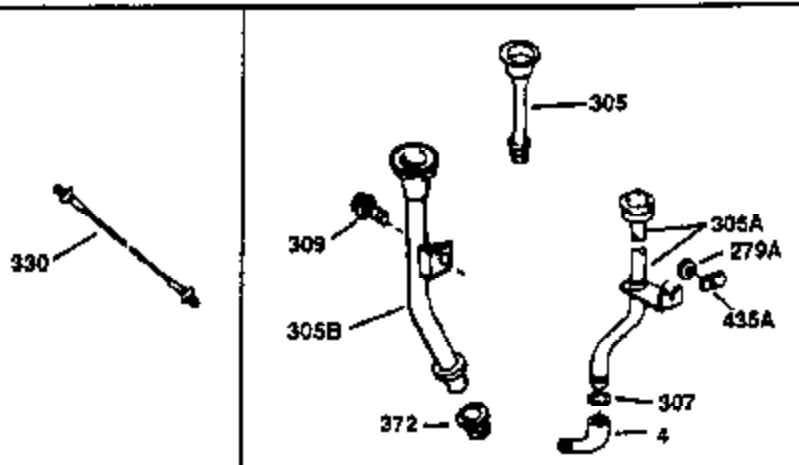

ILLUSTRATION SHOWS TYPICAL PARTS ONLY. ORDER BY PART NUMBER. PARTS NOT LISTED ARE SUPPLIED BY OEM.

VIEW 2 OF 2