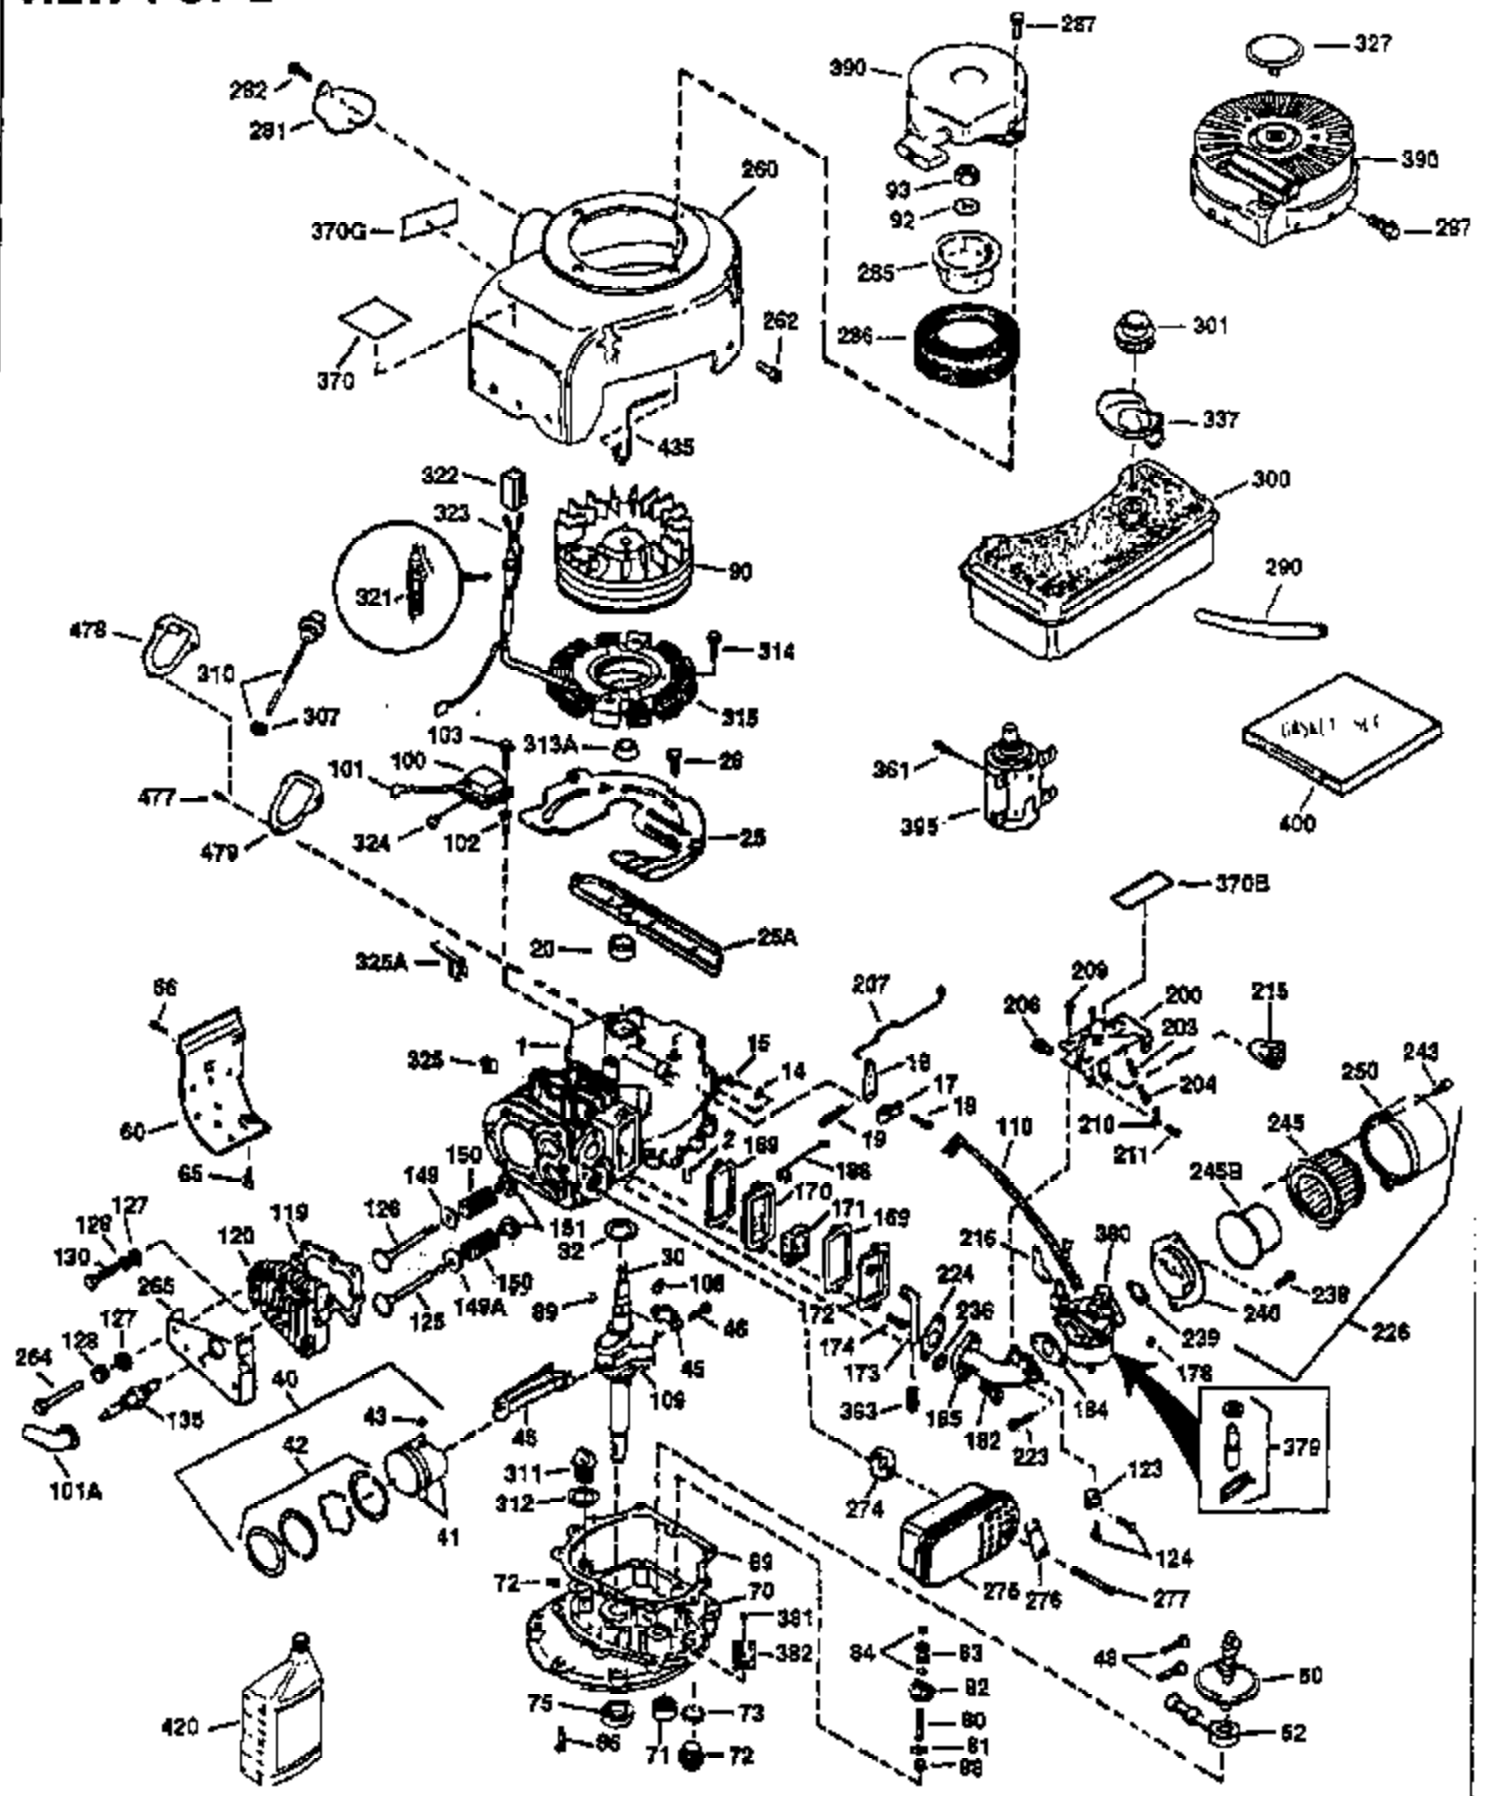

ILLUSTRATION SHOWS TYPICAL PARTS ONLY. ORDER BY PART NUMBER. PARTS NOT LISTED ARE SUPPLIED BY OEM.

VIEW 1 OF 2

Ref #	Part Number	Qty	Description
1	35137A	1	Cylinder (Incl. 2 & 20)
2	27652	2	Dowel Pin
14	28277	1	Washer
15	30669	1	Governor Rod (Incl. 14)
16	31357	1	Governor Lever
17	31335	1	Governor Lever Clamp
18	650548	1	Screw, 8-32 x 5/16"
19	31361	1	Extension Spring
20	32630	1	Oil Seal
25A	34105	1	Blower Housing Bracket
26	650561	2	Screw, 1/4-20 x 5/8"
30	35264	1	Crankshaft
40	34531	1	Piston, Pin & Ring Set (Std.)
40	34532	1	Piston, Pin & Ring Set (.010" OS)
40	34533	1	Piston, Pin & Ring Set (.020" OS)
41	33312B	1	Piston & Pin Ass'y. (Std.) (Incl. 43)
41	33313B	1	Piston & Pin Ass'y. (.010" OS) (Incl. 43)
41	33314B	1	Piston & Pin Ass'y. (.020" OS) (Incl. 43)
42	34854	1	Ring Set (Std.)
42	34855	1	Ring Set (.010" OS)
42	34856	1	Ring Set (.020" OS)
43	27888	2	Piston Pin Retaining Ring
45	31380C	1	Connecting Rod Ass'y. (Incl. 46)
46	650662C	2	Connecting Rod Bolt
48	34034	2	Valve Lifter
50	32114	1	Camshaft
52	31356	1	Oil Pump Ass'y.
60	30622A	1	Blower Housing Extension
64	30063	1	Screw, Torx T-30, 1/4-20 x 1/2"
65	650128	1	Screw, 10-24 x 1/2"
69	30684	1	* Mounting Flange Gasket
70	31471D	1	Mounting Flange (Incl. 72,75,80 & 81)
72	27642	1	Oil Drain Plug
75	27897	1	Oil Seal
80	30668	1	Governor Shaft
81	30590A	1	Washer
82	30591	1	Governor Gear Ass'y. (Incl. 81)
83	30588A	1	Governor Spool
84	29193	2	Retaining Ring
86	650488	7	Screw, 1/4-20 x 1-1/4"
88	31707A	1	Spacer (Incl. 81)
89	32589	1	Flywheel Key
90	611084	1	Flywheel
92	650815	1	Belleville Washer
93	8116	1	Flywheel Nut
100	34443A	1	Solid State Ignition
101	610118	1	Spark Plug Cover
102	650872	2	Solid State Mounting Stud
103	650814	2	Screw, Torx T-15, 10-24 x 1"
110	36230	1	Ground Wire
119	28938C	1	* Cylinder Head Gasket
120	30938A	1	Cylinder Head
125	27878A	1	Exhaust Valve (Std.) (Incl. 151)
125	27880A	1	Exhaust Valve (1/32" OS) (Incl. 151)
126	32783	1	Intake Valve (Std.) (Incl. 151)
126	32784	1	Intake Valve (1/32" OS) (Incl. 151)
127	650691	8	Washer
128	650690	8	Belleville Washer