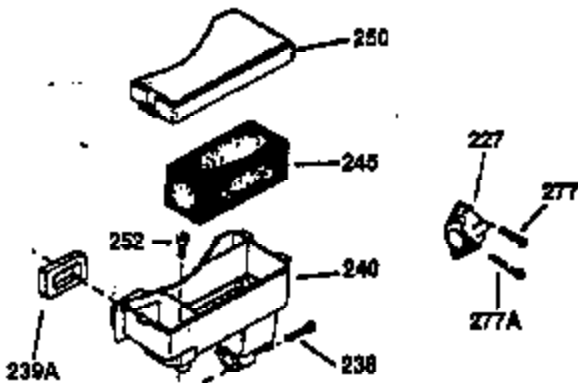

ILLUSTRATION SHOWS TYPICAL PARTS ONLY. ORDER BY PART NUMBER. PARTS NOT LISTED ARE SUPPLIED BY OEM.

VIEW 2 OF 2