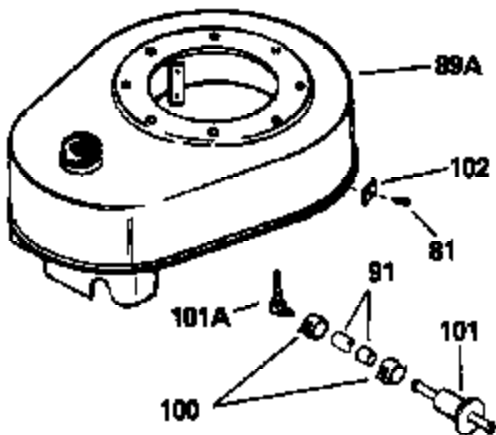

ILLUSTRATION SHOWS TYPICAL PARTS ONLY. ORDER BY PART NUMBER. PARTS NOT LISTED ARE SUPPLIED BY OEM.

OPTIONAL 110 - 120 VOLT
STARTER MOTOR KIT

VIEW 2 of 2

STD. POINT

Ref #	Part Number	Qty	Description
45	31380C	1	Connecting Rod Ass'y. (Incl. 46)
46	650662C	2	Connecting Rod Bolt
81	30590A	2	Washer
82	30591	1	Governor Gear Ass'y. (Incl. 81)
100	34443A	1	Solid State Ignition
101	610118	1	Spark Plug Cover
102	650872	2	Solid State Mounting Stud
103	650814	2	Screw, Torx T-15, 10-24 x 1"
110	36230	1	Ground Wire
119	28938C	1	* Cylinder Head Gasket
120	30938A	1	Cylinder Head
130	650697A	8	Screw, 5/16-18 x 2-1/2"
149	27882	2	Valve Spring Cap
150	27881	2	Valve Spring
151	32581	2	Valve Spring Keeper
169	27896A	2	* Valve Cover Gasket
170	28423	1	Breather Body
171	28424	1	Breather Element
172	28425	1	Valve Cover
173	35350	1	Breather Tube
174	650128	2	Screw, 10-24 x 1/2"
178	650517	2	Screw, 1/4-20 x 27/32"
182	650378	2	Screw, Torx T-30, 5/16-18 x 1-1/8"
184	26756	1	* Carburetor To Intake Pipe Gasket
185	32632	1	Intake Pipe
186	32582	1	Governor Link
200	32264A	1	Control Bracket (Incl.203, 204 & 206)
203	31342	1	Compression Spring
204	650549	1	Screw, 5-40 x 7/16"
206	610973	1	Terminal
207	31823	1	Throttle Link
209	30200	2	Screw, 10-24 x 9/16"
215	32410	1	Control Knob
224	27915A	1	* Intake Pipe Gasket
238	28820	2	Screw, 10-32 x 1/2"
239	27272A	1	* Air Cleaner Gasket
240	31691	1	Air Cleaner Body
243	650152	2	Screw, 8-32 x 3/8"
245B	31700	1	Air Cleaner Filter
250	31715	1	Air Cleaner Cover
260	35566	1	Blower Housing
261	29747B	2	Screw, Torx T-40, 5/16-24 x 21/32"
265	30939A	1	Cylinder Head Cover
274	35865	1	* Exhaust Gasket
275	28921	1	Muffler
276	31588	1	Locking Plate
277	650696	2	Screw, 5/16-18 x 2-3/4"
285	29709	1	Hub & Screen
287	650884	4	Screw, 8-32 x 1/2"
290	29774	1	Fuel Line (2.00")
300	32584	1	Fuel Tank (Incl. 301)
301	33032	1	Fuel Cap
307	29673	1	* Oil Fill Plug Gasket
310	34165	1	Dipstick (Incl. 307)
325	29443	1	Wire Clip
340	34105	1	Fuel Tank Bracket
370	34686	1	Logo Decal
370A	34346	1	Lubrication Decal