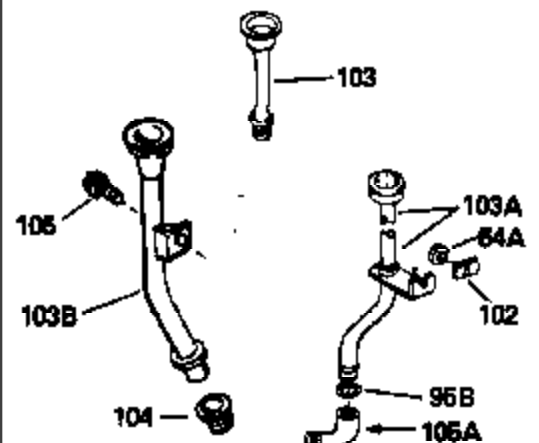

ILLUSTRATION SHOWS TYPICAL PARTS ONLY. ORDER BY PART NUMBER. PARTS NOT LISTED ARE SUPPLIED BY OEM.

OPTIONAL 110 - 120 VOLT
STARTER MOTOR KIT

VIEW 2 of 2

STD. POINT

Ref #	Part Number	Qty	Description
45	31380C	1	Connecting Rod Ass'y. (Incl. 46)
46	650662C	2	Connecting Rod Bolt
81	30590A	2	Washer
82	30591	1	Governor Gear Ass'y. (Incl. 81)
100	34443A	1	Solid State Ignition
101	610118	1	Spark Plug Cover
102	650872	2	Solid State Mounting Stud
103	650814	2	Screw, Torx T-15, 10-24 x 1"
110	36230	1	Ground Wire
119	28938C	1	* Cylinder Head Gasket
120	30938A	1	Cylinder Head
130	650697A	8	Screw, 5/16-18 x 2-1/2"
149	27882	2	Valve Spring Cap
150	27881	2	Valve Spring
151	32581	2	Valve Spring Keeper
169	27896A	2	* Valve Cover Gasket
170	28423	1	Breather Body
171	28424	1	Breather Element
172	28425	1	Valve Cover
173	35350	1	Breather Tube
174	650128	2	Screw, 10-24 x 1/2"
178	650517	2	Screw, 1/4-20 x 27/32"
182	650378	2	Screw, Torx T-30, 5/16-18 x 1-1/8"
184	26756	1	* Carburetor To Intake Pipe Gasket
185	32632	1	Intake Pipe
186	32582	1	Governor Link
200	32264A	1	Control Bracket (Incl.203, 204 & 206)
203	31342	1	Compression Spring
204	650549	1	Screw, 5-40 x 7/16"
206	610973	1	Terminal
207	31823	1	Throttle Link
209	30200	2	Screw, 10-24 x 9/16"
215	32410	1	Control Knob
224	27915A	1	* Intake Pipe Gasket
238	28820	2	Screw, 10-32 x 1/2"
239	27272A	1	* Air Cleaner Gasket
240	31691	1	Air Cleaner Body
243	650152	2	Screw, 8-32 x 3/8"
245B	31700	1	Air Cleaner Filter
250	31715	1	Air Cleaner Cover
260	35566	1	Blower Housing
261	29747B	2	Screw, Torx T-40, 5/16-24 x 21/32"
265	30939A	1	Cylinder Head Cover
274	35865	1	* Exhaust Gasket
275	28921	1	Muffler
276	31588	1	Locking Plate
277	650696	2	Screw, 5/16-18 x 2-3/4"
285	29709	1	Hub & Screen
287	650884	4	Screw, 8-32 x 1/2"
290	29774	1	Fuel Line (2.00")
300	32584	1	Fuel Tank (Incl. 301)
301	33032	1	Fuel Cap
307	29673	1	* Oil Fill Plug Gasket
310	34165	1	Dipstick (Incl. 307)
325	29443	1	Wire Clip
340	34105	1	Fuel Tank Bracket
370	34686	1	Logo Decal
370A	34346	1	Lubrication Decal