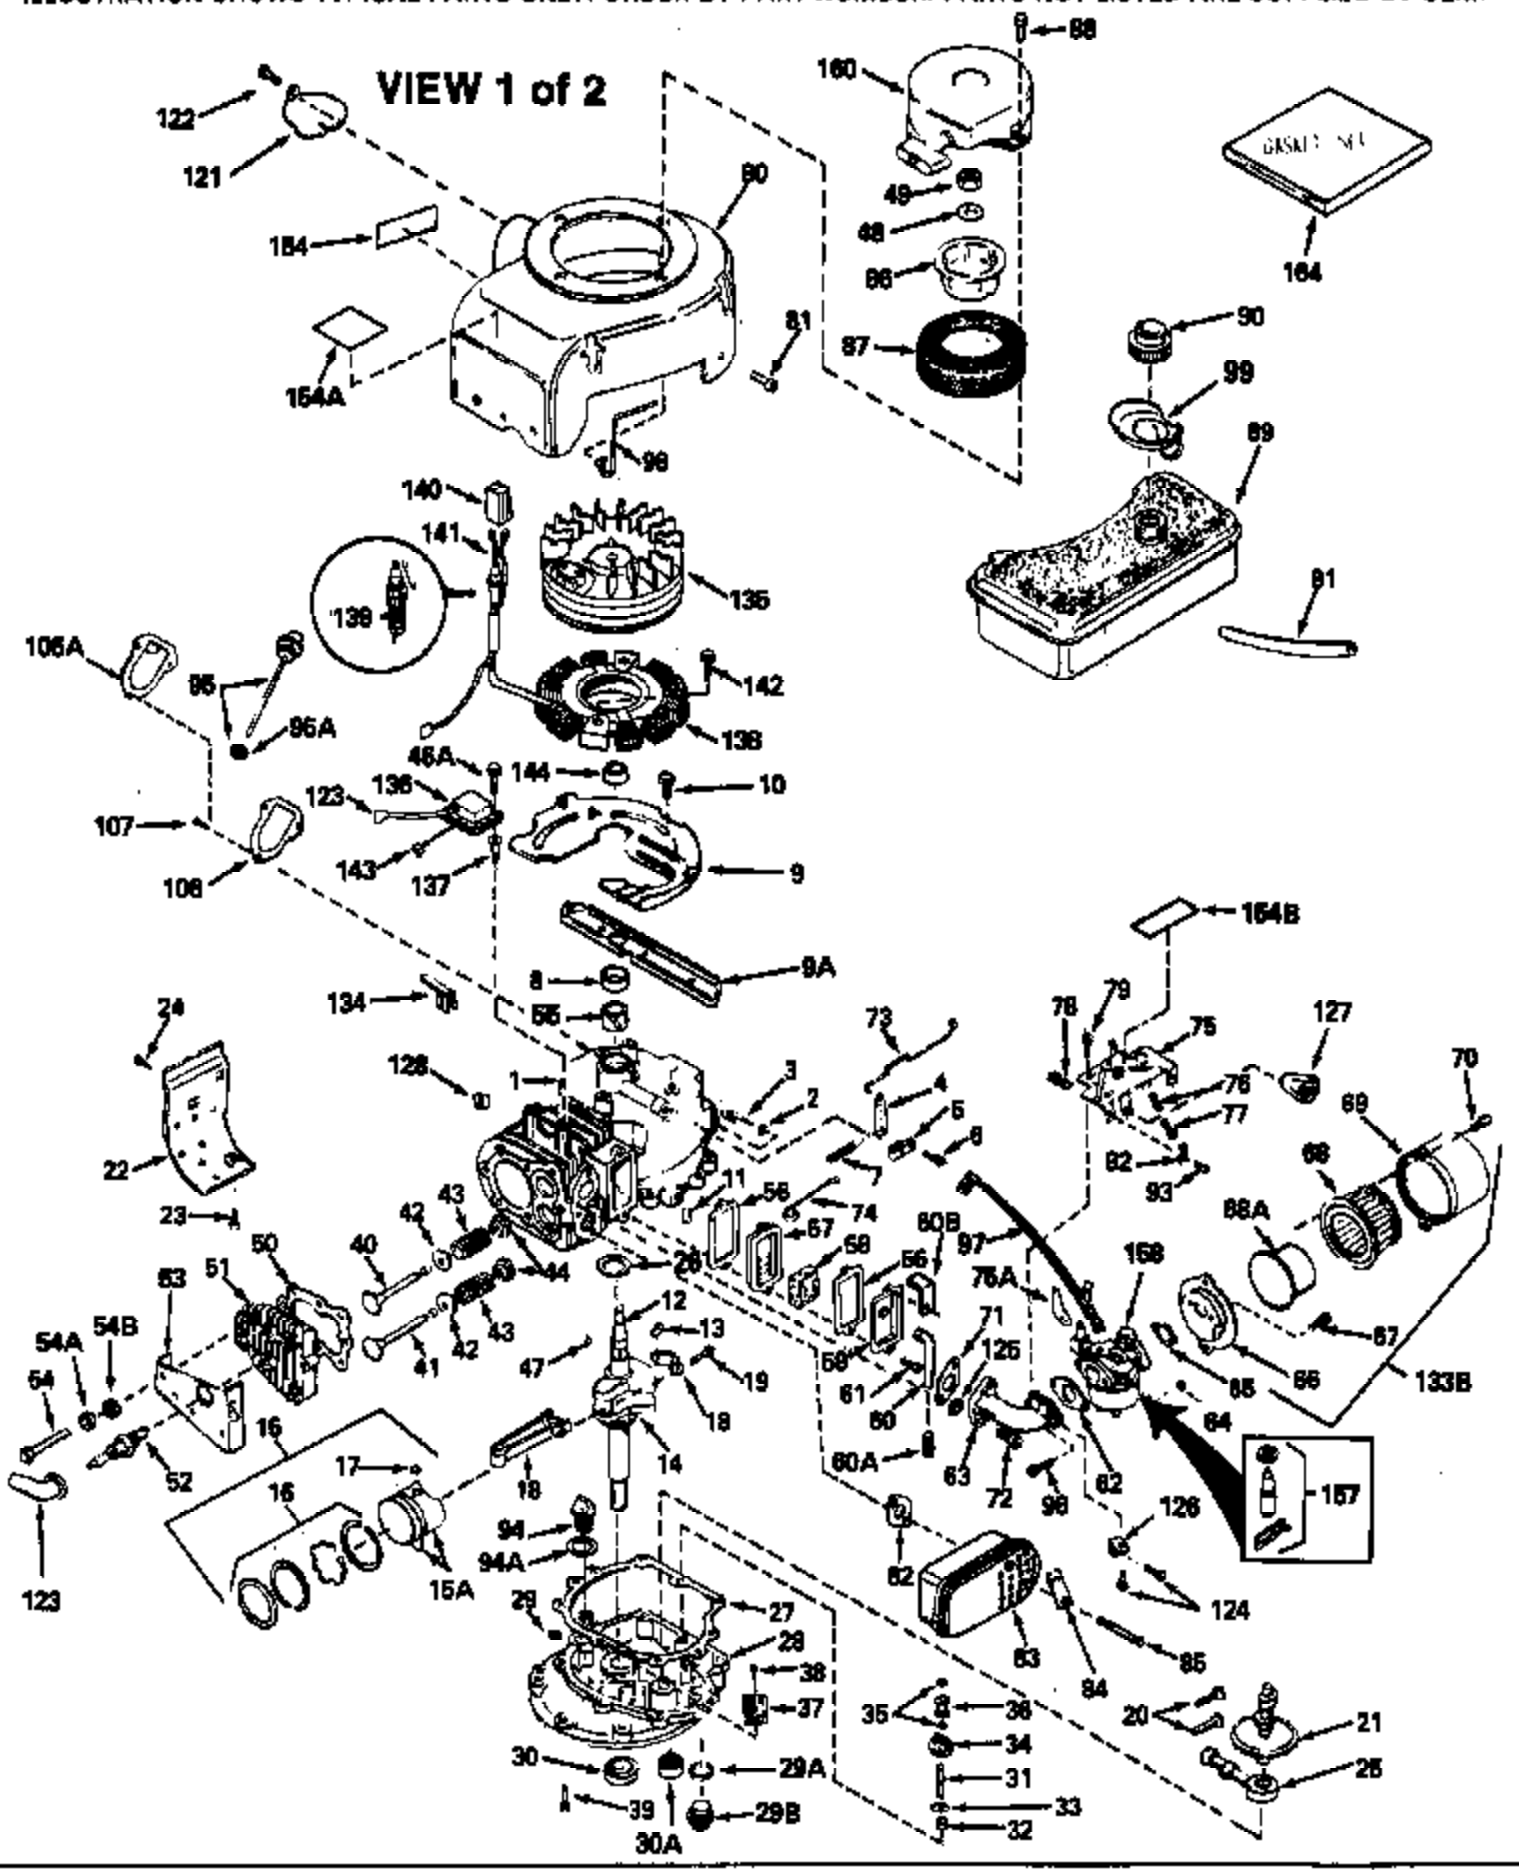

ILLUSTRATION SHOWS TYPICAL PARTS ONLY. ORDER BY PART NUMBER. PARTS NOT LISTED ARE SUPPLIED BY OEM.

Ref #	Part Number	Qty	Description
1	35137A	1	Cylinder (Incl. 2 & 20)
2	27652	2	Dowel Pin
14	28277	1	Washer
15	30669	1	Governor Rod (Incl. 14)
16	31357	1	Governor Lever
17	31335	1	Governor Lever Clamp
18	650548	1	Screw, 8-32 x 5/16"
19	31361	1	Extension Spring
20	32630	1	Oil Seal
26	650561	2	Screw, 1/4-20 x 5/8"
30	35264	1	Crankshaft
40	34531	1	Piston, Pin & Ring Set (Std.)
40	34532	1	Piston, Pin & Ring Set (.010" OS)
40	34533	1	Piston, Pin & Ring Set (.020" OS)
41	33312B	1	Piston & Pin Ass'y. (Std.) (Incl. 43)
41	33313B	1	Piston & Pin Ass'y. (.010" OS) (Incl. 43)
41	33314B	1	Piston & Pin Ass'y. (.020" OS) (Incl. 43)
42	34854	1	Ring Set (Std.)
42	34855	1	Ring Set (.010" OS)
42	34856	1	Ring Set (.020" OS)
43	27888	2	Piston Pin Retaining Ring
48	34034	2	Valve Lifter
50	32114	1	Camshaft
52	31356	1	Oil Pump Ass'y.
60	30622A	1	Blower Housing Extension
64	30063	1	Screw, Torx T-30, 1/4-20 x 1/2"
65	650128	1	Screw, 10-24 x 1/2"
69	30684	1	* Mounting Flange Gasket
70	31471D	1	Mounting Flange (Incl. 72,75,80 & 81)
72	27642	1	Oil Drain Plug
75	27897	1	Oil Seal
80	30668	1	Governor Shaft
81	30590A	2	Washer
82	30591	1	Governor Gear Ass'y. (Incl. 81)
83	30588A	1	Governor Spool
84	29193	2	Retaining Ring
86	650488	7	Screw, 1/4-20 x 1-1/4"
88	31707A	1	Spacer (Incl. 81)
89	32589	1	Flywheel Key
90	611084	1	Flywheel
92	650815	1	Belleville Washer
93	8116	1	Flywheel Nut
125	27878A	1	Exhaust Valve (Std.) (Incl. 151)
125	27880A	1	Exhaust Valve (1/32" OS) (Incl. 151)
126	32783	1	Intake Valve (Std.) (Incl. 151)
126	32784	1	Intake Valve (1/32" OS) (Incl. 151)
127	650691	8	Washer
128	650690	8	Belleville Washer
135	33636	1	Resistor Spark Plug (RJ17LM)
149	27882	2	Valve Spring Cap
150	27881	2	Valve Spring
151	32581	2	Valve Spring Keeper
169	27896A	2	* Valve Cover Gasket
170	28423	1	Breather Body
171	28424	1	Breather Element
172	28425	1	Valve Cover
173	35350	1	Breather Tube
174	650128	2	Screw, 10-24 x 1/2"