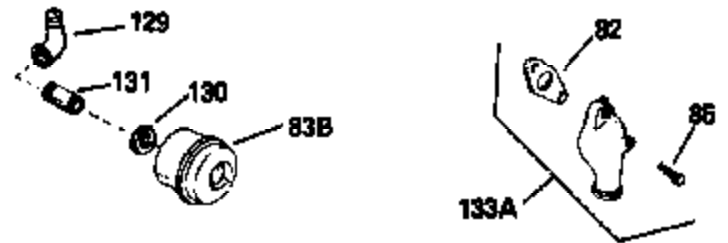

ILLUSTRATION SHOWS TYPICAL PARTS ONLY. ORDER BY PART NUMBER. PARTS NOT LISTED ARE SUPPLIED BY OEM.