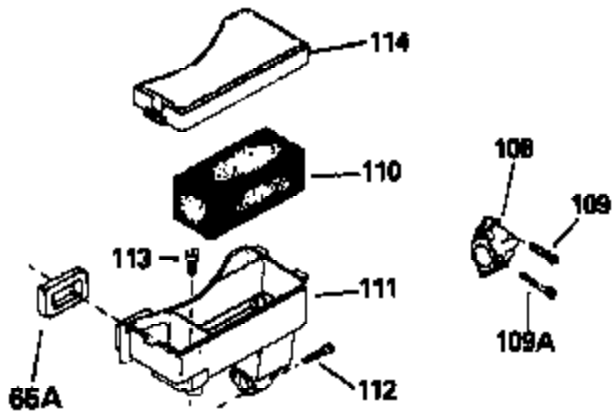

ILLUSTRATION SHOWS TYPICAL PARTS ONLY. ORDER BY PART NUMBER. PARTS NOT LISTED ARE SUPPLIED BY OEM.