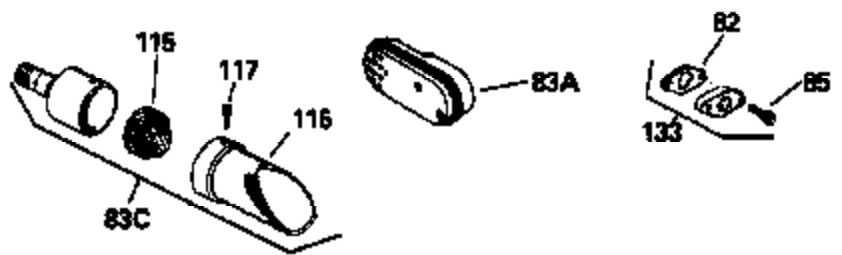

ILLUSTRATION SHOWS TYPICAL PARTS ONLY. ORDER BY PART NUMBER. PARTS NOT LISTED ARE SUPPLIED BY OEM.