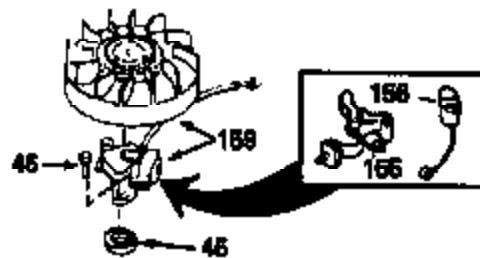

ILLUSTRATION SHOWS TYPICAL PARTS ONLY. ORDER BY PART NUMBER. PARTS NOT LISTED ARE SUPPLIED BY OEM.