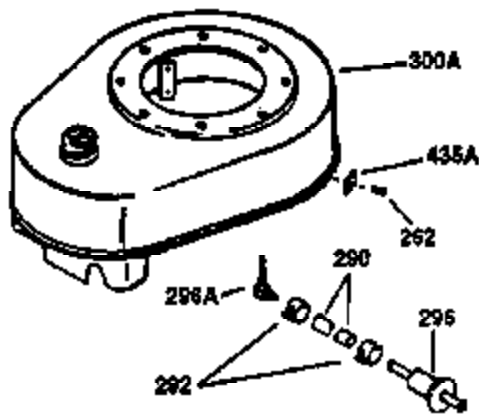

ILLUSTRATION SHOWS TYPICAL PARTS ONLY. ORDER BY PART NUMBER. PARTS NOT LISTED ARE SUPPLIED BY OEM.

VIEW 2 OF 2