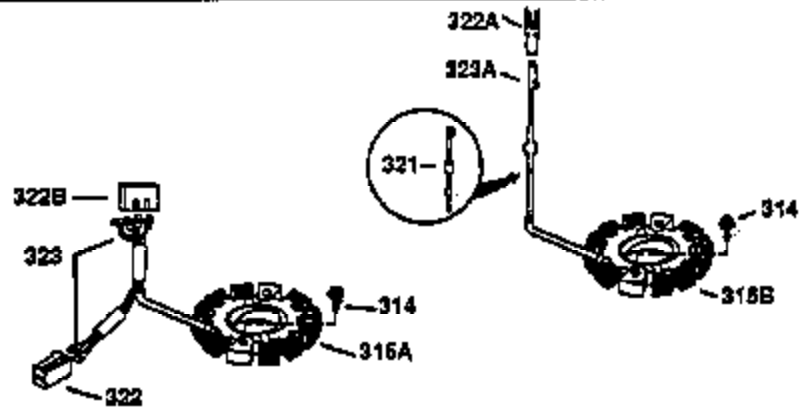

ILLUSTRATION SHOWS TYPICAL PARTS ONLY. ORDER BY PART NUMBER. PARTS NOT LISTED ARE SUPPLIED BY OEM.

VIEW 2 OF 2

OPTIONAL 110 - 120 VOLT
 STARTER MOTOR KIT

STD. POINT

Ref #	Part Number	Qty	Description
64	30063	1	Screw, Torx T-30, 1/4-20 x 1/2"
103	650814	2	Screw, Torx T-15, 10-24 x 1"
238	28820	2	Screw, 10-32 x 1/2"
240	31691	1	Air Cleaner Body
245	30727	1	Air Cleaner Filter
250	31715	1	Air Cleaner Cover
261	29747B	2	Screw, Torx T-40, 5/16-24 x 21/32"
274	35865	1	* Exhaust Gasket
275	31574	1	Muffler
277	650696	2	Screw, 5/16-18 x 2-3/4"
290	29774	1	Fuel Line (2.00")
292	26460	2	Fuel Line Clamp
307	29673	1	* Oil Fill Plug Gasket
370A	34346	1	Lubrication Decal
380	632253	1	Carburetor (Incl. 184)