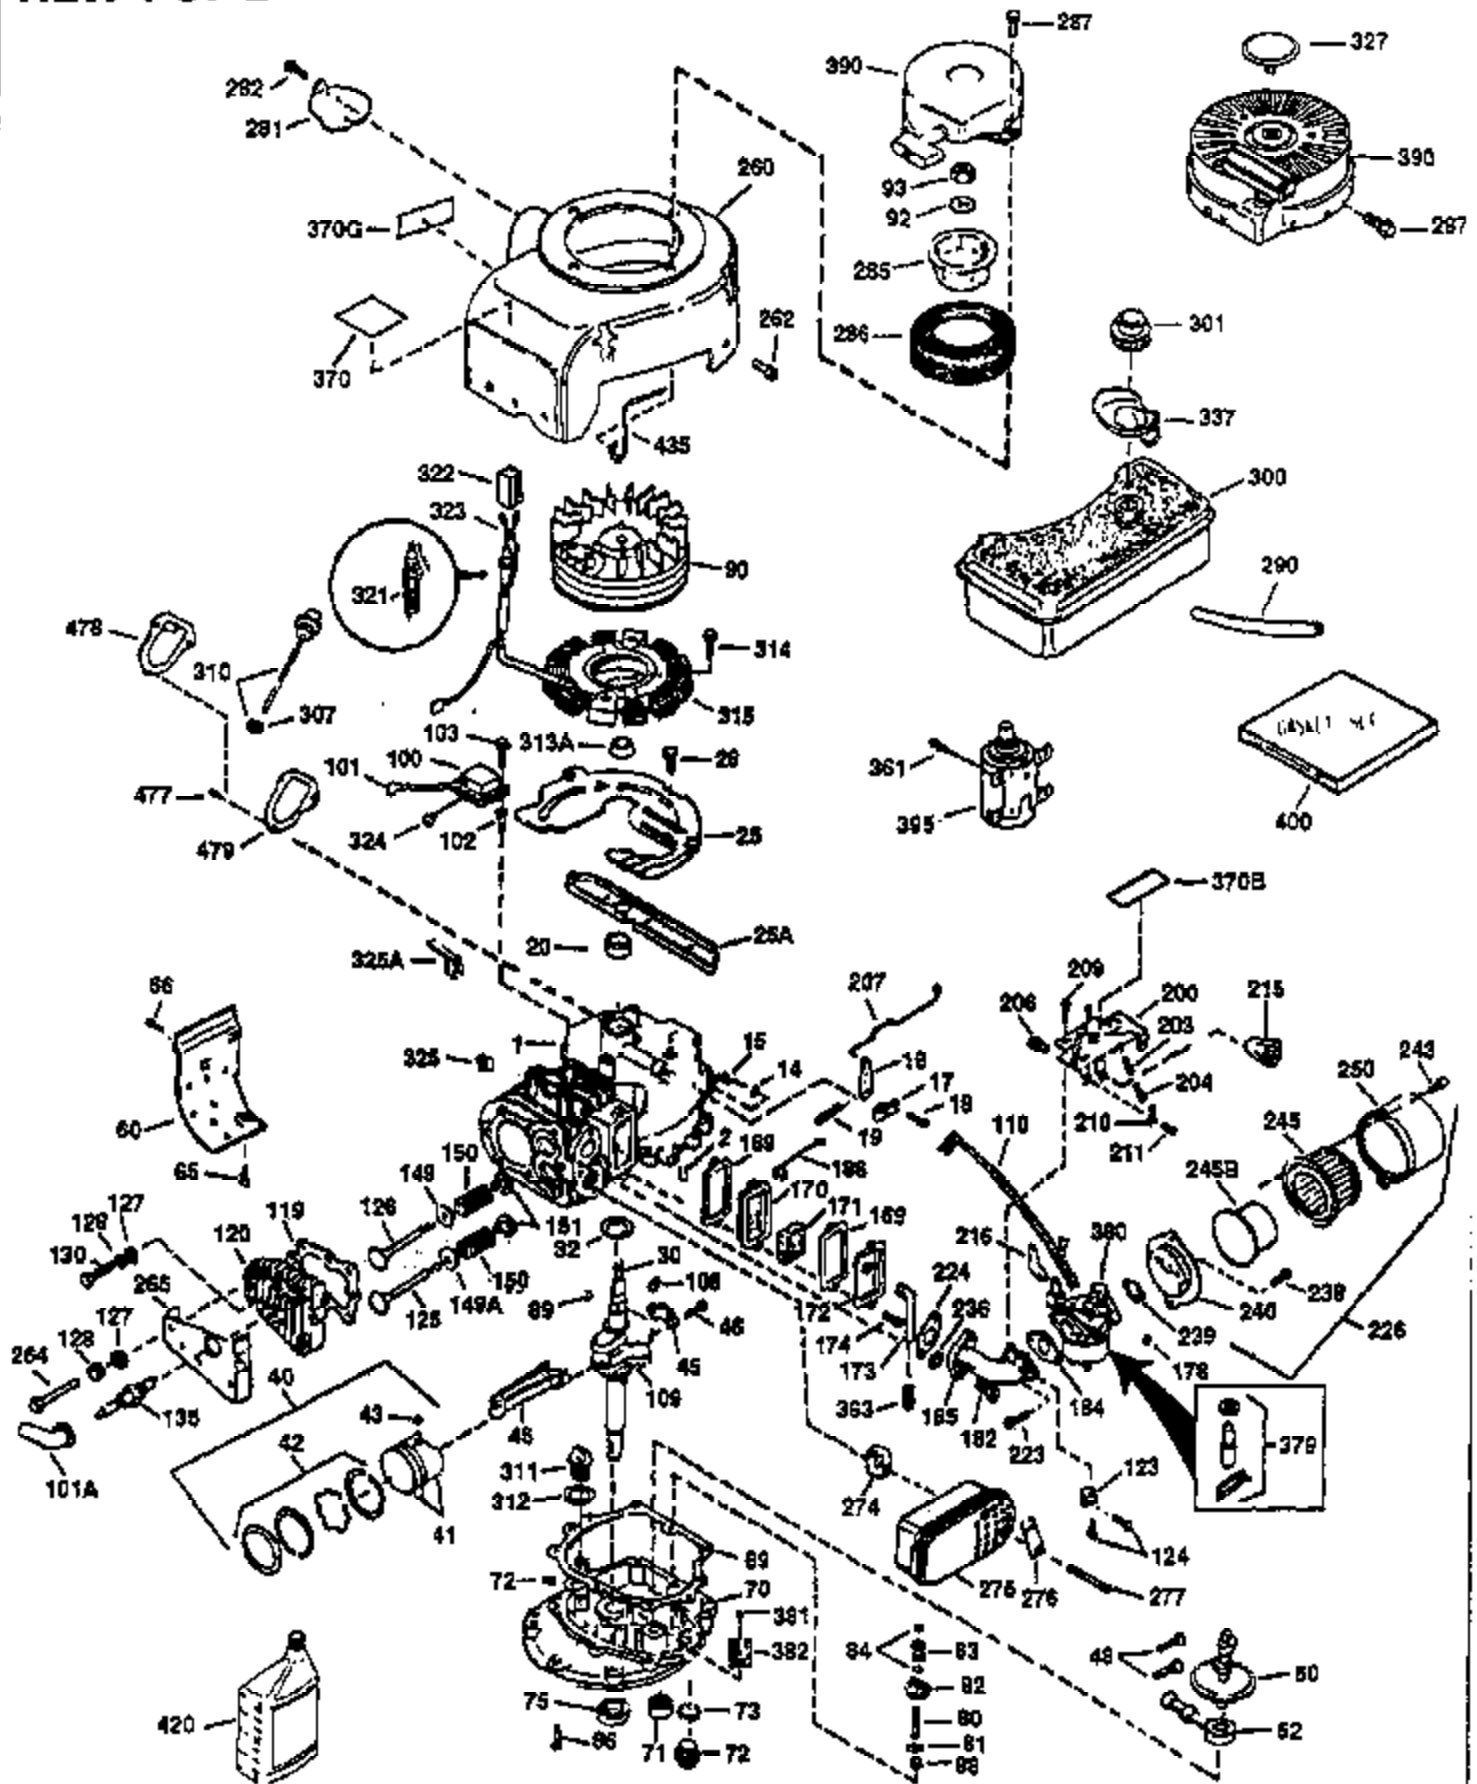

ILLUSTRATION SHOWS TYPICAL PARTS ONLY. ORDER BY PART NUMBER. PARTS NOT LISTED ARE SUPPLIED BY OEM.

VIEW 1 OF 2

Ref #	Part Number	Qty	Description
1	34913A	1	Cylinder (Incl. 2 & 20)
2	27652	2	Dowel Pin
14	28277	1	Washer
15	30669	1	Governor Rod (Incl. 14)
16	31357	1	Governor Lever
17	31335	1	Governor Lever Clamp
18	650548	1	Screw, 8-32 x 5/16"
19	31361	1	Extension Spring
20	32630	1	Oil Seal
25	29536	1	Blower Housing Baffle
26	650561	2	Screw, 1/4-20 x 5/8"
30	35209	1	Crankshaft
40	34531	1	Piston, Pin & Ring Set (Std.)
40	34532	1	Piston, Pin & Ring Set (.010" OS)
40	34533	1	Piston, Pin & Ring Set (.020" OS)
41	33312B	1	Piston & Pin Ass'y. (Std.) (Incl. 43)
41	33313B	1	Piston & Pin Ass'y. (.010" OS) (Incl. 43)
41	33314B	1	Piston & Pin Ass'y. (.020" OS) (Incl. 43)
42	34854	1	Ring Set (Std.)
42	34855	1	Ring Set (.010" OS)
42	34856	1	Ring Set (.020" OS)
43	27888	2	Piston Pin Retaining Ring
45	31380C	1	Connecting Rod Ass'y. (Incl. 46)
46	650662C	2	Connecting Rod Bolt
48	34034	2	Valve Lifter
50	32114	1	Camshaft
52	31356	1	Oil Pump Ass'y.
60	30622A	1	Blower Housing Extension
64	30063	1	Screw, Torx T-30, 1/4-20 x 1/2"
65	650128	1	Screw, 10-24 x 1/2"
69	30684	1	* Mounting Flange Gasket
70	35579	1	Mounting Flange (Incl. 72,75,80 & 81)
72	27642	1	Oil Drain Plug
75	27897	1	Oil Seal
80	30668	1	Governor Shaft
81	30590A	1	Washer
82	30591	1	Governor Gear Ass'y. (Incl. 81)
83	30588A	1	Governor Spool
84	29193	2	Retaining Ring
86	650488	7	Screw, 1/4-20 x 1-1/4"
88	31707A	1	Spacer (Incl. 81)
89	32589	1	Flywheel Key
90	611084	1	Flywheel
92	650815	1	Belleville Washer
93	8116	1	Flywheel Nut
100	34443A	1	Solid State Ignition
101	610118	1	Spark Plug Cover
102	650872	2	Solid State Mounting Stud
103	650814	2	Screw, Torx T-15, 10-24 x 1"
110	35195A	1	Ground Wire
119	28938C	1	* Cylinder Head Gasket
120	30938A	1	Cylinder Head
125	27878A	1	Exhaust Valve (Std.) (Incl. 151)
125	27880A	1	Exhaust Valve (1/32" OS) (Incl. 151)
126	32783	1	Intake Valve (Std.) (Incl. 151)
126	32784	1	Intake Valve (1/32" OS) (Incl. 151)
127	650691	8	Washer
128	650690	8	Belleville Washer