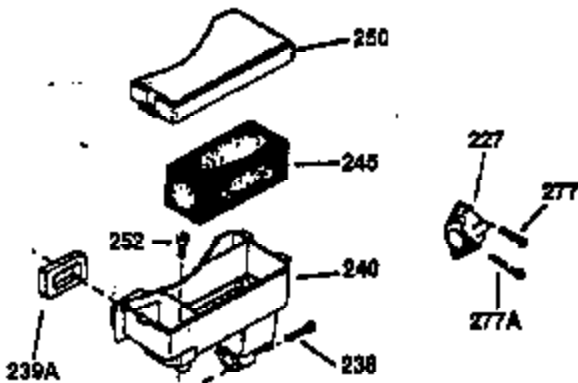

ILLUSTRATION SHOWS TYPICAL PARTS ONLY. ORDER BY PART NUMBER. PARTS NOT LISTED ARE SUPPLIED BY OEM.

VIEW 2 OF 2

OPTIONAL 110 - 120 VOLT
 STARTER MOTOR KIT

STD. POINT

Ref #	Part Number	Qty	Description
64	30063	1	Screw, Torx T-30, 1/4-20 x 1/2"
103	650814	2	Screw, Torx T-15, 10-24 x 1"
238	28820	2	Screw, 10-32 x 1/2"
240	31691	1	Air Cleaner Body
245	30727	1	Air Cleaner Filter
250	31715	1	Air Cleaner Cover
261	29747B	2	Screw, Torx T-40, 5/16-24 x 21/32"
274	35865	1	* Exhaust Gasket
275	31574	1	Muffler
277	650696	2	Screw, 5/16-18 x 2-3/4"
290	29774	1	Fuel Line (2.00")
292	26460	2	Fuel Line Clamp
307	29673	1	* Oil Fill Plug Gasket
370A	34346	1	Lubrication Decal
380	632253	1	Carburetor (Incl. 184)