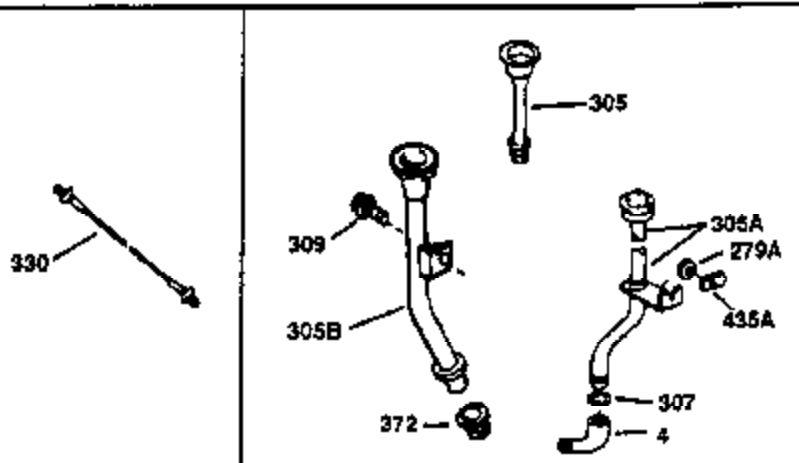

ILLUSTRATION SHOWS TYPICAL PARTS ONLY. ORDER BY PART NUMBER. PARTS NOT LISTED ARE SUPPLIED BY OEM.

VIEW 2 OF 2

OPTIONAL 110 - 120 VOLT
 STARTER MOTOR KIT

STD. POINT

Ref #	Part Number	Qty	Description
64	30063	1	Screw, Torx T-30, 1/4-20 x 1/2"
103	650814	2	Screw, Torx T-15, 10-24 x 1"
238	28820	2	Screw, 10-32 x 1/2"
240	31691	1	Air Cleaner Body
245	30727	1	Air Cleaner Filter
250	31715	1	Air Cleaner Cover
261	29747B	2	Screw, Torx T-40, 5/16-24 x 21/32"
274	35865	1	* Exhaust Gasket
275	31574	1	Muffler
277	650696	2	Screw, 5/16-18 x 2-3/4"
290	29774	1	Fuel Line (2.00")
292	26460	2	Fuel Line Clamp
307	29673	1	* Oil Fill Plug Gasket
370A	34346	1	Lubrication Decal
380	632253	1	Carburetor (Incl. 184)