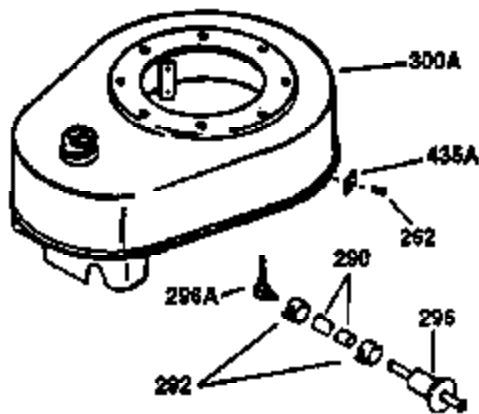

ILLUSTRATION SHOWS TYPICAL PARTS ONLY. ORDER BY PART NUMBER. PARTS NOT LISTED ARE SUPPLIED BY OEM.

VIEW 2 OF 2

OPTIONAL 110 - 120 VOLT
 STARTER MOTOR KIT

STD. POINT

Ref #	Part Number	Qty	Description
64	30063	1	Screw, Torx T-30, 1/4-20 x 1/2"
103	650814	2	Screw, Torx T-15, 10-24 x 1"
238	28820	2	Screw, 10-32 x 1/2"
240	31691	1	Air Cleaner Body
245	30727	1	Air Cleaner Filter
250	31715	1	Air Cleaner Cover
261	29747B	2	Screw, Torx T-40, 5/16-24 x 21/32"
274	35865	1	* Exhaust Gasket
275	31574	1	Muffler
277	650696	2	Screw, 5/16-18 x 2-3/4"
290	29774	1	Fuel Line (2.00")
292	26460	2	Fuel Line Clamp
307	29673	1	* Oil Fill Plug Gasket
370A	34346	1	Lubrication Decal
380	632253	1	Carburetor (Incl. 184)