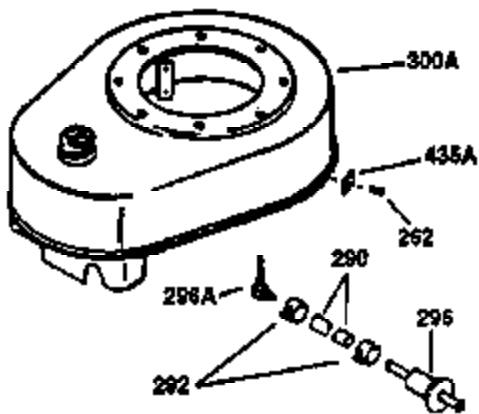

ILLUSTRATION SHOWS TYPICAL PARTS ONLY. ORDER BY PART NUMBER. PARTS NOT LISTED ARE SUPPLIED BY OEM.

VIEW 2 OF 2