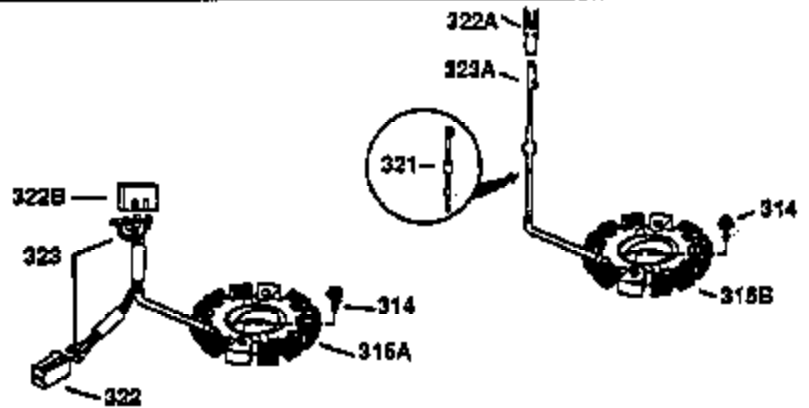

ILLUSTRATION SHOWS TYPICAL PARTS ONLY. ORDER BY PART NUMBER. PARTS NOT LISTED ARE SUPPLIED BY OEM.

VIEW 2 OF 2