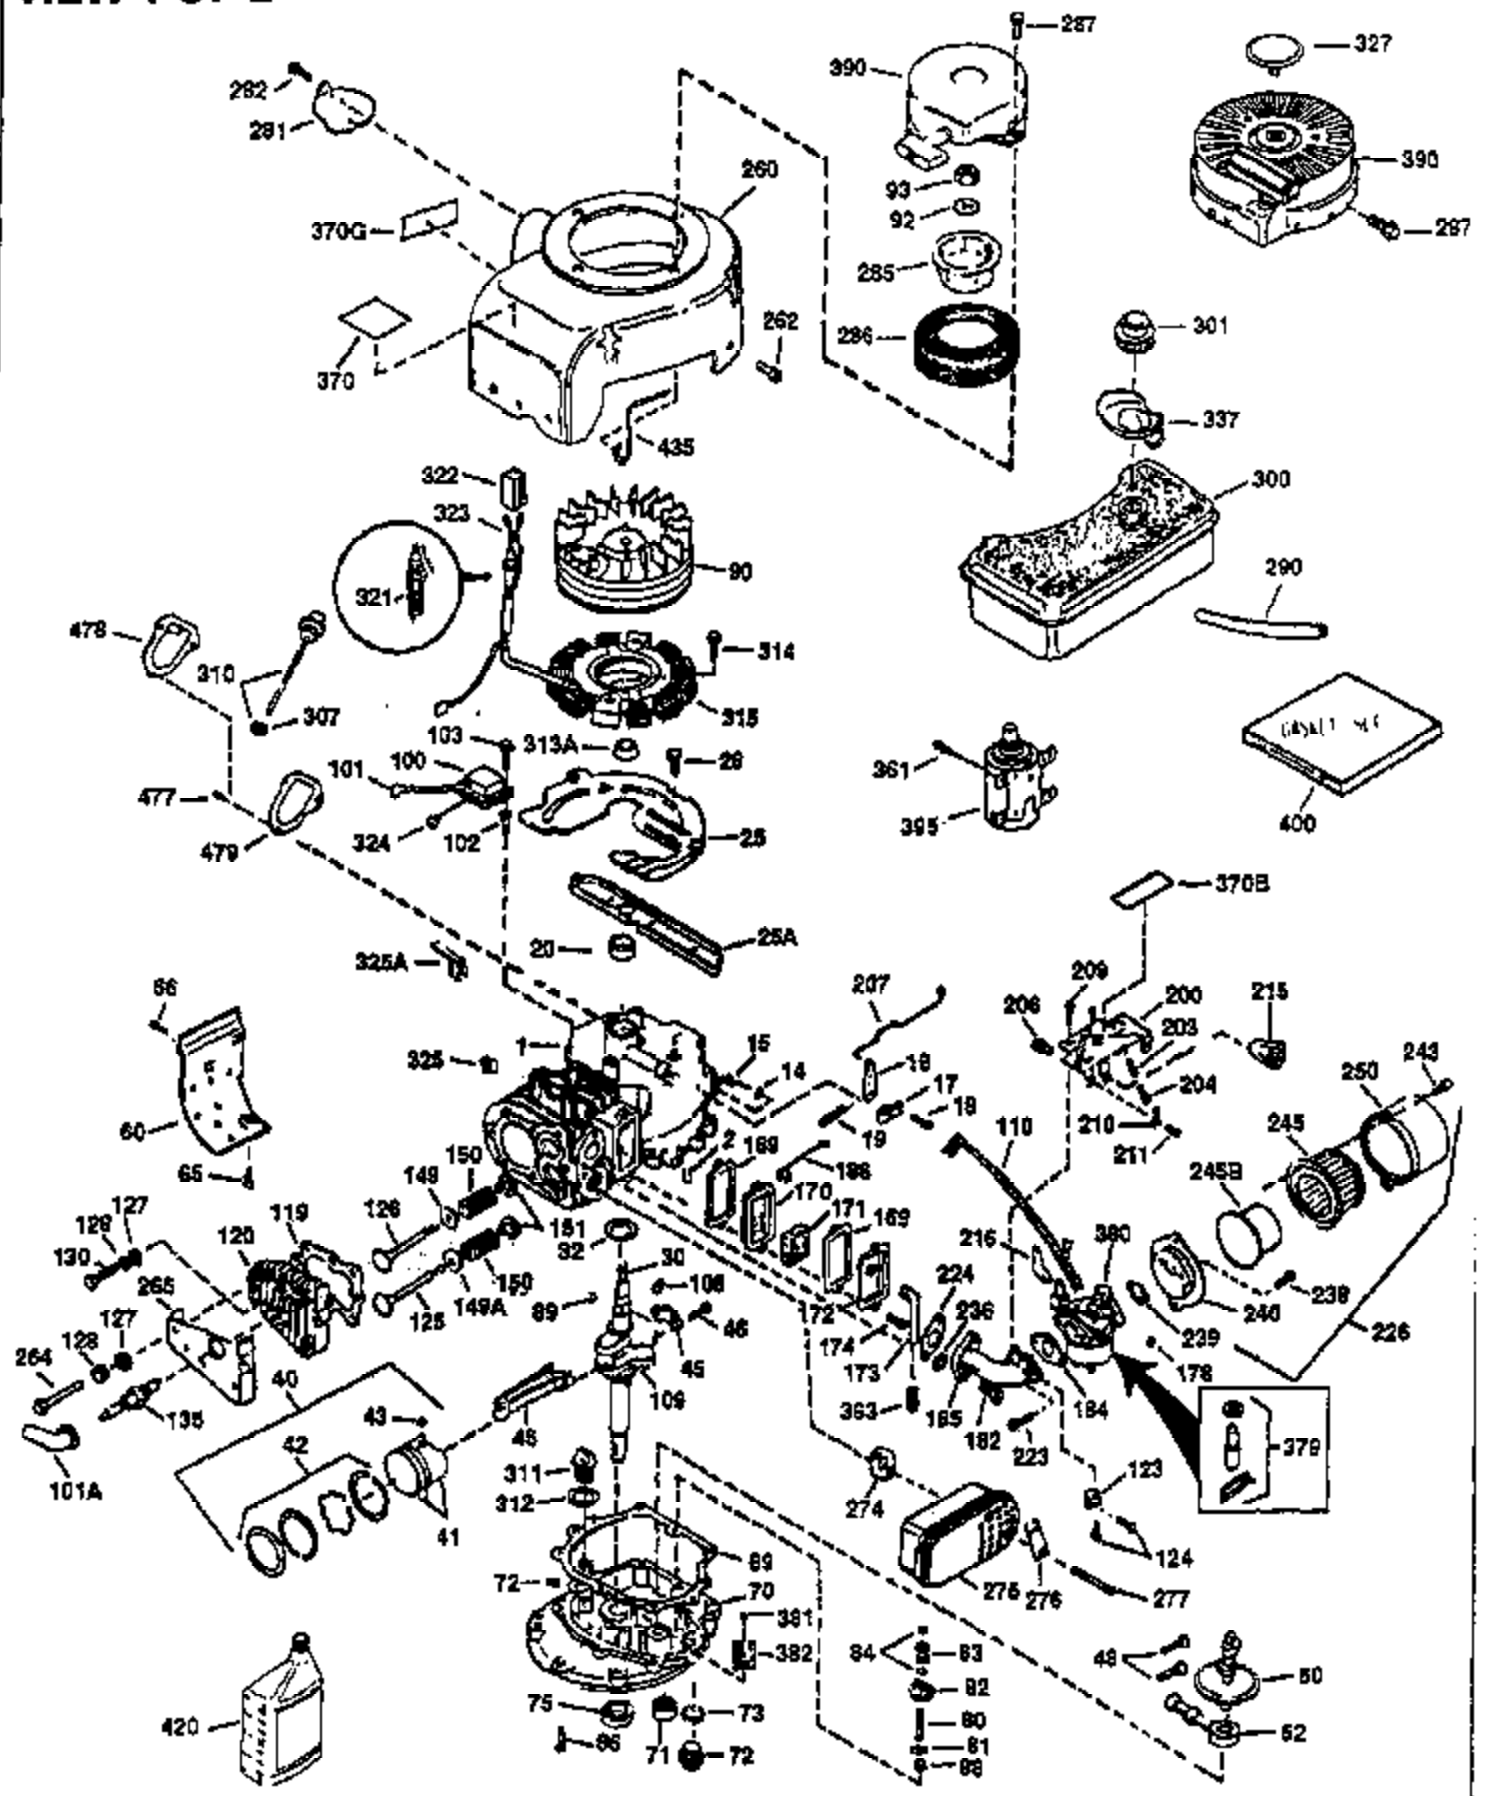

# VIEW 1 OF 2

Ref #	Part Number	Qty	Description
1	34913A	1	Cylinder (Incl. 2 & 20)
2	27652	2	Dowel Pin
14	28277	1	Washer
15	30669	1	Governor Rod (Incl. 14)
16	31357	1	Governor Lever
17	31335	1	Governor Lever Clamp
18	650548	1	Screw, 8-32 x 5/16"
19	31361	1	Extension Spring
20	32630	1	Oil Seal
25	29536	1	Blower Housing Baffle
26	650561	2	Screw, 1/4-20 x 5/8"
30	35264	1	Crankshaft
40	34531	1	Piston, Pin & Ring Set (Std.)
40	34532	1	Piston, Pin & Ring Set (.010" OS)
40	34533	1	Piston, Pin & Ring Set (.020" OS)
41	33312B	1	Piston & Pin Ass'y. (Std.) (Incl. 43)
41	33313B	1	Piston & Pin Ass'y. (.010" OS) (Incl. 43)
41	33314B	1	Piston & Pin Ass'y. (.020" OS) (Incl. 43)
42	34854	1	Ring Set (Std.)
42	34855	1	Ring Set (.010" OS)
42	34856	1	Ring Set (.020" OS)
43	27888	2	Piston Pin Retaining Ring
45	31380C	1	Connecting Rod Ass'y. (Incl. 46)
46	650662C	2	Connecting Rod Bolt
48	34034	2	Valve Lifter
50	32114	1	Camshaft
52	31356	1	Oil Pump Ass'y.
60	30622A	1	Blower Housing Extension
64	30063	1	Screw, Torx T-30, 1/4-20 x 1/2"
65	650128	1	Screw, 10-24 x 1/2"
69	30684	1	* Mounting Flange Gasket
70	31471D	1	Mounting Flange (Incl. 72,75,80 & 81)
72	27642	1	Oil Drain Plug
75	27897	1	Oil Seal
80	30668	1	Governor Shaft
81	30590A	2	Washer
82	30591	1	Governor Gear Ass'y. (Incl. 81)
83	30588A	1	Governor Spool
84	29193	2	Retaining Ring
86	650488	7	Screw, 1/4-20 x 1-1/4"
88	31707A	1	Spacer (Incl. 81)
89	32589	1	Flywheel Key
90	611084	1	Flywheel
92	650815	1	Belleville Washer
93	8116	1	Flywheel Nut
100	34443A	1	Solid State Ignition
101	610118	1	Spark Plug Cover
102	650872	2	Solid State Mounting Stud
103	650814	2	Screw, Torx T-15, 10-24 x 1"
110	36230	1	Ground Wire
119	36445	1	* Cylinder Head Gasket
120	36446	1	Cylinder Head
125	27878A	1	Exhaust Valve (Std.) (Incl. 151)
125	27880A	1	Exhaust Valve (1/32" OS) (Incl. 151)
126	32783	1	Intake Valve (Std.) (Incl. 151)
126	32784	1	Intake Valve (1/32" OS) (Incl. 151)
127	650691	8	Washer
128	650690	8	Belleville Washer