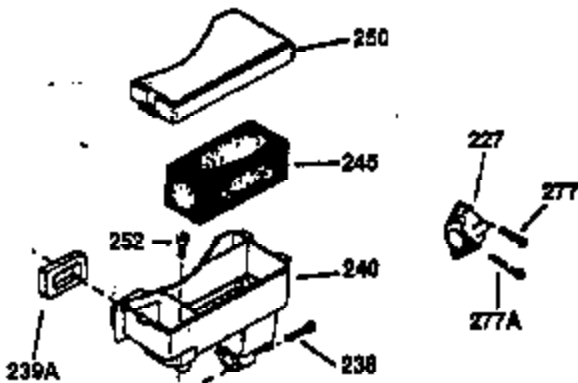

Ref #	Part Number	Qty	Description
390	590420	1	Rewind Starter
400	33234B	1	* Gasket Set (Incl. items marked PK i n notes) Incl. part #'s 26756 (1), 27272A (2), 27896A (2), 27913A (1), 27915A (1), 28747 (1), 28833 (1), 28938C (1), 29673 (1), 30684 (1), 31688A (1), 33263 (1), 33629 (1), 34912 (1), 35865 (1)
420	730225	1	SAE 30 4-Cycle Engine Oil (Quart)

ILLUSTRATION SHOWS TYPICAL PARTS ONLY. ORDER BY PART NUMBER. PARTS NOT LISTED ARE SUPPLIED BY OEM.

VIEW 2 OF 2

OPTIONAL 110 - 120 VOLT
 STARTER MOTOR KIT

STD. POINT

Ref #	Part Number	Qty	Description
64	30063	1	Screw, Torx T-30, 1/4-20 x 1/2"
103	650814	2	Screw, Torx T-15, 10-24 x 1"
238	28820	2	Screw, 10-32 x 1/2"
240	31691	1	Air Cleaner Body
245	30727	1	Air Cleaner Filter
250	31715	1	Air Cleaner Cover
261	29747B	2	Screw, Torx T-40, 5/16-24 x 21/32"
274	35865	1	* Exhaust Gasket
275	31574	1	Muffler
277	650696	2	Screw, 5/16-18 x 2-3/4"
290	29774	1	Fuel Line (7.00")
292	26460	1	Fuel Line Clamp
307	29673	1	* Oil Fill Plug Gasket
313A	35189	1	Spacer
314	650873	2	Screw, 1/4-20 x 3/4"
321	611161	1	Diode
322	610921	1	Connector
323	610922	1	Terminal
370A	34346	1	Lubrication Decal
380	632253	1	Carburetor (Incl. 184)