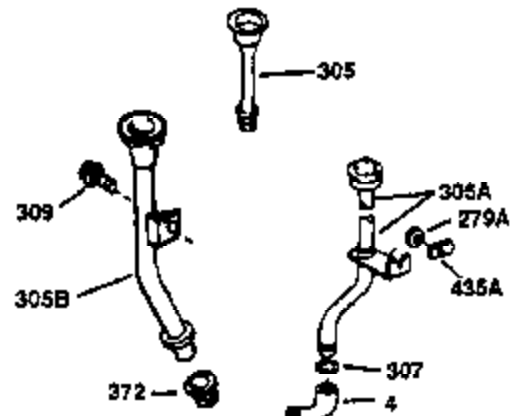

Ref #	Part Number	Qty	Description
390	590420	1	Rewind Starter
400	33234B	1	* Gasket Set (Incl. items marked PK i n notes) Incl. part #'s 26756 (1), 27272A (2), 27896A (2), 27913A (1), 27915A (1), 28747 (1), 28833 (1), 28938C (1), 29673 (1), 30684 (1), 31688A (1), 33263 (1), 33629 (1), 34912 (1), 35865 (1)
420	730225	1	SAE 30 4-Cycle Engine Oil (Quart)

ILLUSTRATION SHOWS TYPICAL PARTS ONLY. ORDER BY PART NUMBER. PARTS NOT LISTED ARE SUPPLIED BY OEM.

VIEW 2 OF 2

OPTIONAL 110 - 120 VOLT
 STARTER MOTOR KIT

STD. POINT

Ref #	Part Number	Qty	Description
64	30063	1	Screw, Torx T-30, 1/4-20 x 1/2"
103	650814	2	Screw, Torx T-15, 10-24 x 1"
238	28820	2	Screw, 10-32 x 1/2"
240	31691	1	Air Cleaner Body
245	30727	1	Air Cleaner Filter
250	31715	1	Air Cleaner Cover
261	29747B	2	Screw, Torx T-40, 5/16-24 x 21/32"
274	35865	1	* Exhaust Gasket
275	31574	1	Muffler
277	650696	2	Screw, 5/16-18 x 2-3/4"
290	29774	1	Fuel Line (7.00")
292	26460	1	Fuel Line Clamp
307	29673	1	* Oil Fill Plug Gasket
313A	35189	1	Spacer
314	650873	2	Screw, 1/4-20 x 3/4"
321	611161	1	Diode
322	610921	1	Connector
323	610922	1	Terminal
370A	34346	1	Lubrication Decal
380	632253	1	Carburetor (Incl. 184)