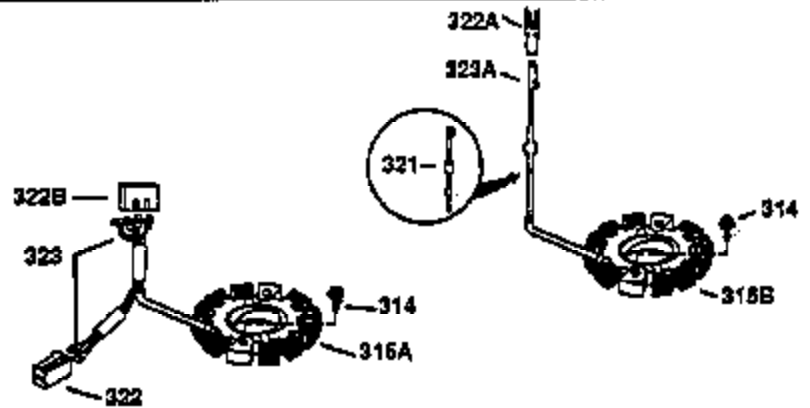

Ref #	Part Number	Qty	Description
390	590420	1	Rewind Starter
400	33234B	1	* Gasket Set (Incl. items marked PK i n notes) Incl. part #'s 26756 (1), 27272A (2), 27896A (2), 27913A (1), 27915A (1), 28747 (1), 28833 (1), 28938C (1), 29673 (1), 30684 (1), 31688A (1), 33263 (1), 33629 (1), 34912 (1), 35865 (1)
420	730225	1	SAE 30 4-Cycle Engine Oil (Quart)

ILLUSTRATION SHOWS TYPICAL PARTS ONLY. ORDER BY PART NUMBER. PARTS NOT LISTED ARE SUPPLIED BY OEM.

VIEW 2 OF 2

OPTIONAL 110 - 120 VOLT
 STARTER MOTOR KIT

STD. POINT

Ref #	Part Number	Qty	Description
64	30063	1	Screw, Torx T-30, 1/4-20 x 1/2"
103	650814	2	Screw, Torx T-15, 10-24 x 1"
238	28820	2	Screw, 10-32 x 1/2"
240	31691	1	Air Cleaner Body
245	30727	1	Air Cleaner Filter
250	31715	1	Air Cleaner Cover
261	29747B	2	Screw, Torx T-40, 5/16-24 x 21/32"
274	35865	1	* Exhaust Gasket
275	31574	1	Muffler
277	650696	2	Screw, 5/16-18 x 2-3/4"
290	29774	1	Fuel Line (7.00")
292	26460	1	Fuel Line Clamp
307	29673	1	* Oil Fill Plug Gasket
313A	35189	1	Spacer
314	650873	2	Screw, 1/4-20 x 3/4"
321	611161	1	Diode
322	610921	1	Connector
323	610922	1	Terminal
370A	34346	1	Lubrication Decal
380	632253	1	Carburetor (Incl. 184)