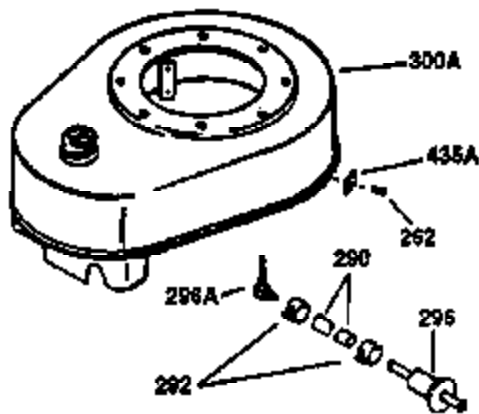

Ref #	Part Number	Qty	Description
390	590420	1	Rewind Starter
400	33234B	1	* Gasket Set (Incl. items marked PK i n notes) Incl. part #'s 26756 (1), 27272A (2), 27896A (2), 27913A (1), 27915A (1), 28747 (1), 28833 (1), 28938C (1), 29673 (1), 30684 (1), 31688A (1), 33263 (1), 33629 (1), 34912 (1), 35865 (1)
420	730225	1	SAE 30 4-Cycle Engine Oil (Quart)

ILLUSTRATION SHOWS TYPICAL PARTS ONLY. ORDER BY PART NUMBER. PARTS NOT LISTED ARE SUPPLIED BY OEM.

VIEW 2 OF 2

OPTIONAL 110 - 120 VOLT
 STARTER MOTOR KIT

STD. POINT

Ref #	Part Number	Qty	Description
64	30063	1	Screw, Torx T-30, 1/4-20 x 1/2"
103	650814	2	Screw, Torx T-15, 10-24 x 1"
238	28820	2	Screw, 10-32 x 1/2"
240	31691	1	Air Cleaner Body
245	30727	1	Air Cleaner Filter
250	31715	1	Air Cleaner Cover
261	29747B	2	Screw, Torx T-40, 5/16-24 x 21/32"
274	35865	1	* Exhaust Gasket
275	31574	1	Muffler
277	650696	2	Screw, 5/16-18 x 2-3/4"
290	29774	1	Fuel Line (7.00")
292	26460	1	Fuel Line Clamp
307	29673	1	* Oil Fill Plug Gasket
313A	35189	1	Spacer
314	650873	2	Screw, 1/4-20 x 3/4"
321	611161	1	Diode
322	610921	1	Connector
323	610922	1	Terminal
370A	34346	1	Lubrication Decal
380	632253	1	Carburetor (Incl. 184)