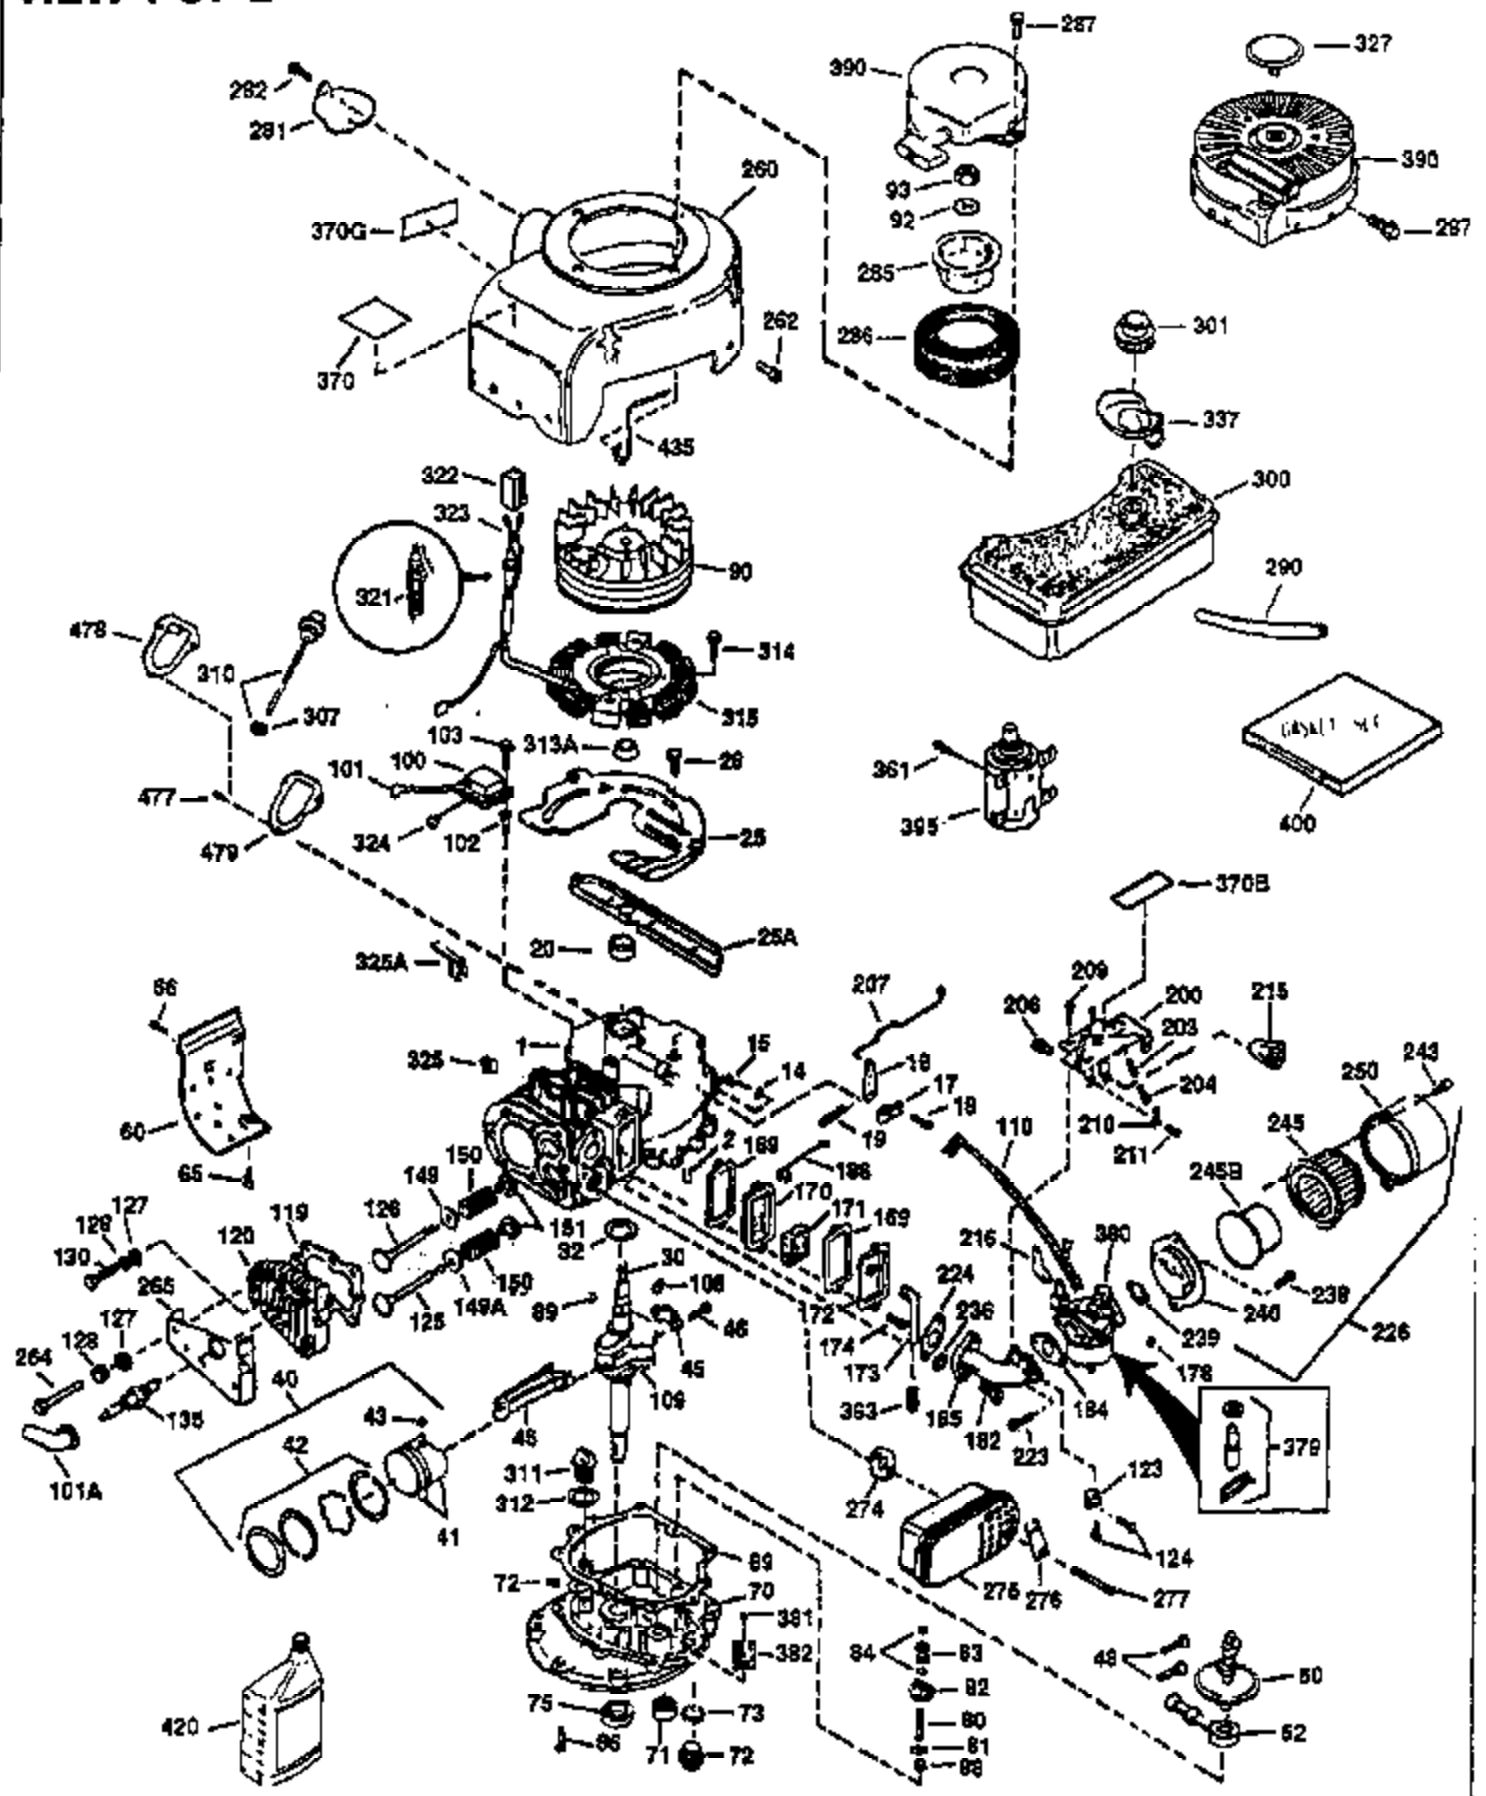

ILLUSTRATION SHOWS TYPICAL PARTS ONLY. ORDER BY PART NUMBER. PARTS NOT LISTED ARE SUPPLIED BY OEM.

VIEW 1 OF 2

Ref #	Part Number	Qty	Description
1	35137A	1	Cylinder (Incl. 2 & 20)
2	27652	2	Dowel Pin
14	28277	1	Washer
15	30669	1	Governor Rod (Incl. 14)
16	31357	1	Governor Lever
17	31335	1	Governor Lever Clamp
18	650548	1	Screw, 8-32 x 5/16"
19	31361	1	Extension Spring
20	32630	1	Oil Seal
25	29536	1	Blower Housing Baffle
26	650561	2	Screw, 1/4-20 x 5/8"
30	35265	1	Crankshaft
40	34531	1	Piston, Pin & Ring Set (Std.)
40	34532	1	Piston, Pin & Ring Set (.010" OS)
40	34533	1	Piston, Pin & Ring Set (.020" OS)
41	33312B	1	Piston & Pin Ass'y. (Std.) (Incl. 43)
41	33313B	1	Piston & Pin Ass'y. (.010" OS) (Incl. 43)
41	33314B	1	Piston & Pin Ass'y. (.020" OS) (Incl. 43)
42	34854	1	Ring Set (Std.)
42	34855	1	Ring Set (.010" OS)
42	34856	1	Ring Set (.020" OS)
43	27888	2	Piston Pin Retaining Ring
45	31380C	1	Connecting Rod Ass'y. (Incl. 46)
46	650662C	2	Connecting Rod Bolt
48	34034	2	Valve Lifter
50	32114	1	Camshaft
52	31356	1	Oil Pump Ass'y.
60	30622A	1	Blower Housing Extension
64	30063	1	Screw, Torx T-30, 1/4-20 x 1/2"
65	650128	1	Screw, 10-24 x 1/2"
69	30684	1	* Mounting Flange Gasket
70	31471D	1	Mounting Flange (Incl. 72,75,80 & 81)
72	27642	1	Oil Drain Plug
75	27897	1	Oil Seal
80	30668	1	Governor Shaft
81	30590A	1	Washer
82	30591	1	Governor Gear Ass'y. (Incl. 81)
83	30588A	1	Governor Spool
84	29193	2	Retaining Ring
86	650488	7	Screw, 1/4-20 x 1-1/4"
88	31707A	1	Spacer (Incl. 81)
89	32589	1	Flywheel Key
90	611084	1	Flywheel
92	650815	1	Belleville Washer
93	8116	1	Flywheel Nut
100	34443A	1	Solid State Ignition
101	610118	1	Spark Plug Cover
102	650872	2	Solid State Mounting Stud
103	650814	2	Screw, Torx T-15, 10-24 x 1"
110	36230	1	Ground Wire
119	28938C	1	* Cylinder Head Gasket
120	30938A	1	Cylinder Head
125	27878A	1	Exhaust Valve (Std.) (Incl. 151)
125	27880A	1	Exhaust Valve (1/32" OS) (Incl. 151)
126	32783	1	Intake Valve (Std.) (Incl. 151)
126	32784	1	Intake Valve (1/32" OS) (Incl. 151)
127	650691	8	Washer
128	650690	8	Belleville Washer