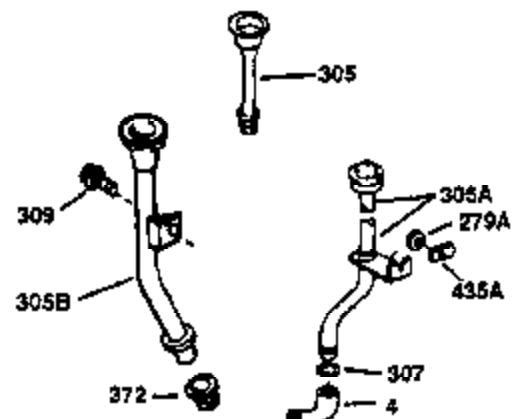

ILLUSTRATION SHOWS TYPICAL PARTS ONLY. ORDER BY PART NUMBER. PARTS NOT LISTED ARE SUPPLIED BY OEM.

VIEW 2 OF 2