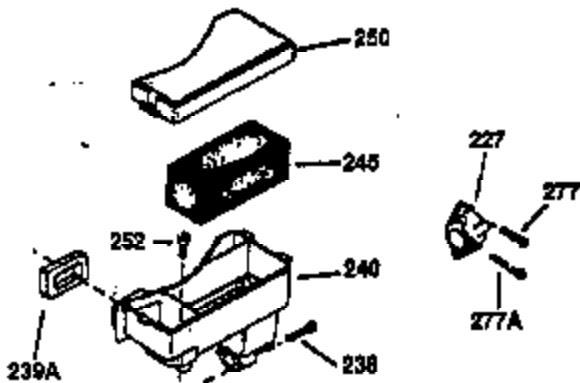

ILLUSTRATION SHOWS TYPICAL PARTS ONLY. ORDER BY PART NUMBER. PARTS NOT LISTED ARE SUPPLIED BY OEM.

VIEW 2 OF 2