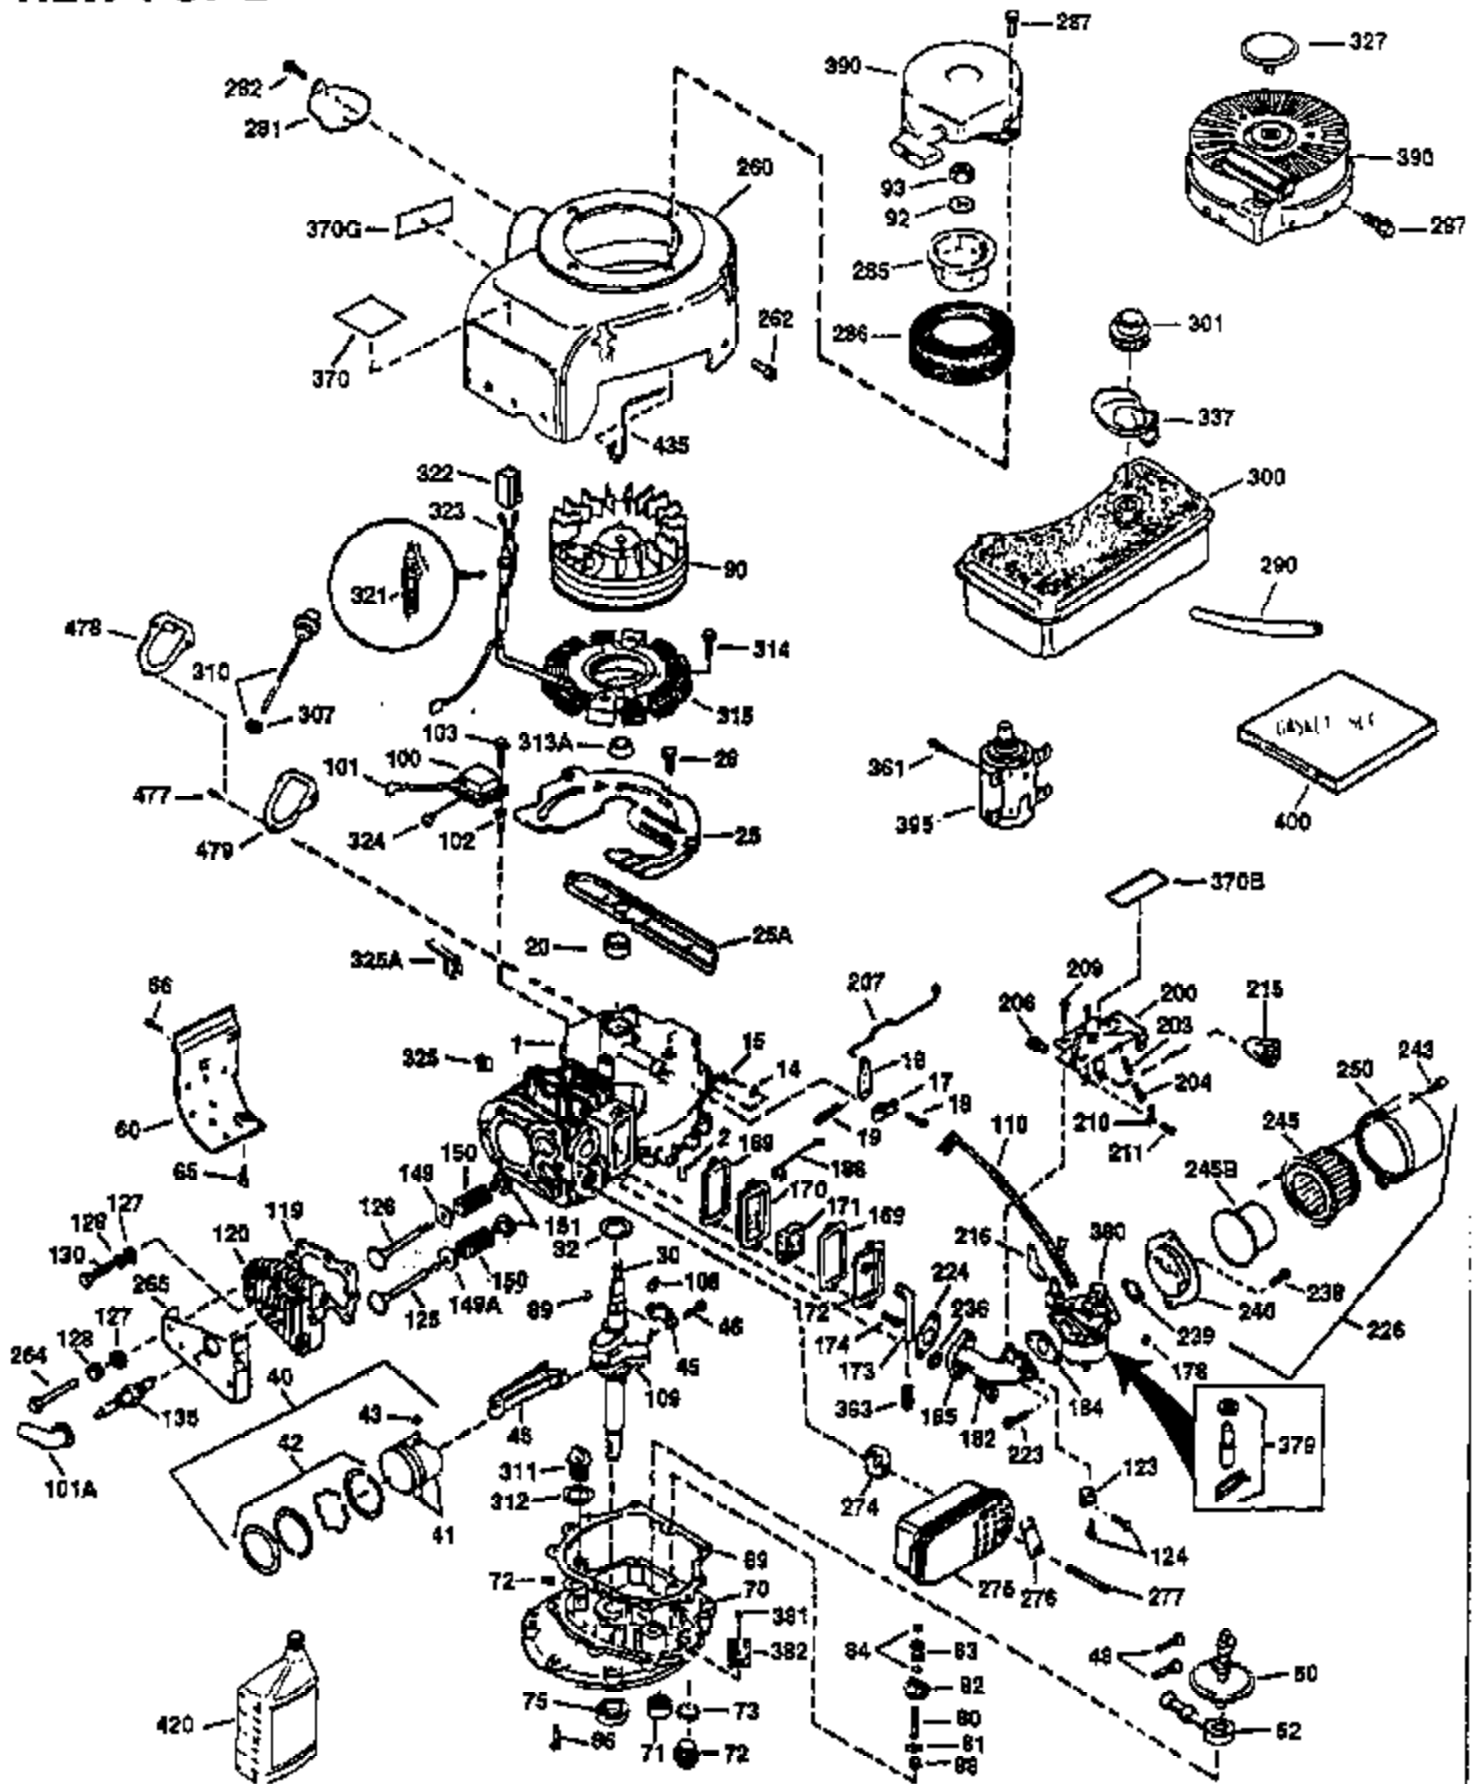

ILLUSTRATION SHOWS TYPICAL PARTS ONLY. ORDER BY PART NUMBER. PARTS NOT LISTED ARE SUPPLIED BY OEM.

VIEW 1 OF 2

Ref #	Part Number	Qty	Description
1	35137A	1	Cylinder (Incl. 2 & 20)
2	27652	2	Dowel Pin
14	28277	1	Washer
15	30669	1	Governor Rod (Incl. 14)
16	31357	1	Governor Lever
17	31335	1	Governor Lever Clamp
18	650548	1	Screw, 8-32 x 5/16"
19	31361	1	Extension Spring
20	32630	1	Oil Seal
25	29536	1	Blower Housing Baffle
26	650561	2	Screw, 1/4-20 x 5/8"
30	35264	1	Crankshaft
40	34531	1	Piston, Pin & Ring Set (Std.)
40	34532	1	Piston, Pin & Ring Set (.010" OS)
40	34533	1	Piston, Pin & Ring Set (.020" OS)
41	33312B	1	Piston & Pin Ass'y. (Std.) (Incl. 43)
41	33313B	1	Piston & Pin Ass'y. (.010" OS) (Incl. 43)
41	33314B	1	Piston & Pin Ass'y. (.020" OS) (Incl. 43)
42	34854	1	Ring Set (Std.)
42	34855	1	Ring Set (.010" OS)
42	34856	1	Ring Set (.020" OS)
43	27888	2	Piston Pin Retaining Ring
45	31380C	1	Connecting Rod Ass'y. (Incl. 46)
46	650662C	2	Connecting Rod Bolt
48	34034	2	Valve Lifter
50	32114	1	Camshaft
52	31356	1	Oil Pump Ass'y.
60	30622A	1	Blower Housing Extension
64	30063	1	Screw, Torx T-30, 1/4-20 x 1/2"
65	650128	1	Screw, 10-24 x 1/2"
69	30684	1	* Mounting Flange Gasket
70	31471D	1	Mounting Flange (Incl. 72,75,80 & 81)
72	27642	1	Oil Drain Plug
75	27897	1	Oil Seal
80	30668	1	Governor Shaft
81	30590A	2	Washer
82	30591	1	Governor Gear Ass'y. (Incl. 81)
83	30588A	1	Governor Spool
84	29193	2	Retaining Ring
86	650488	7	Screw, 1/4-20 x 1-1/4"
88	31707A	1	Spacer (Incl. 81)
89	32589	1	Flywheel Key
90	611084	1	Flywheel
92	650815	1	Belleville Washer
93	8116	1	Flywheel Nut
100	34443A	1	Solid State Ignition
101	610118	1	Spark Plug Cover
102	650872	2	Solid State Mounting Stud
103	650814	2	Screw, Torx T-15, 10-24 x 1"
110	36230	1	Ground Wire
119	36445	1	* Cylinder Head Gasket
120	36446	1	Cylinder Head
125	27878A	1	Exhaust Valve (Std.) (Incl. 151)
125	27880A	1	Exhaust Valve (1/32" OS) (Incl. 151)
126	32783	1	Intake Valve (Std.) (Incl. 151)
126	32784	1	Intake Valve (1/32" OS) (Incl. 151)
127	650691	8	Washer
128	650690	8	Belleville Washer