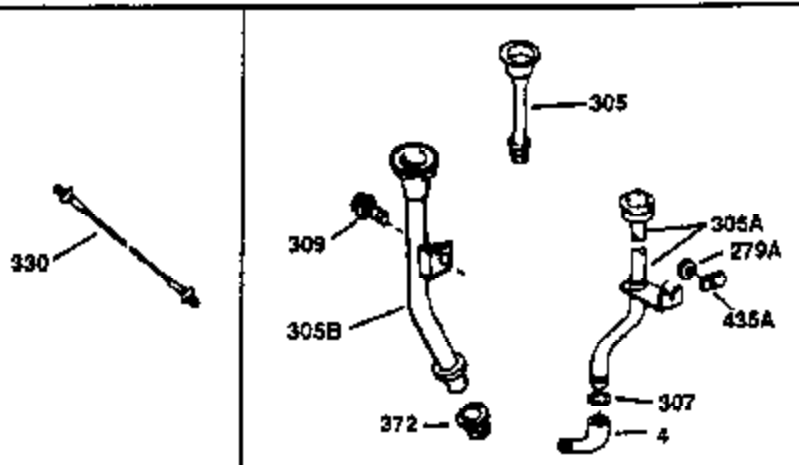

---

Ref #	Part Number	Qty	Description
435	33549	1	Hold Down Clamp

---

ILLUSTRATION SHOWS TYPICAL PARTS ONLY. ORDER BY PART NUMBER. PARTS NOT LISTED ARE SUPPLIED BY OEM.

**VIEW 2 OF 2**

OPTIONAL 110 - 120 VOLT  
 STARTER MOTOR KIT

Ref #	Part Number	Qty	Description
62	650760	1	Screw, 8-32 x 3/8"
63	28545	1	Grommet
64	30063	1	Screw, Torx T-30, 1/4-20 x 1/2"
68	33356	1	Ground Terminal
103	650814	2	Screw, Torx T-15, 10-24 x 1"
238	28820	2	Screw, 10-32 x 1/2"
240	31691	1	Air Cleaner Body
245	30727	1	Air Cleaner Filter
250	31715	1	Air Cleaner Cover
262	29747B	2	Screw, Torx T-40, 5/16-24 x 21/32"
274	35865	1	* Exhaust Gasket
275	35396	1	Muffler
277	650696	2	Screw, 5/16-18 x 2-3/4"
290	29774	1	Fuel Line (2.00")
305B	34248	1	Oil Fill Tube
307	33590	1	"O" Ring
307A	34247	1	Bushing
309	650562	1	Screw, 10-32 x 1/2"
370A	34346	1	Lubrication Decal
380	632233	1	Carburetor (Incl. 184)
434	33548	1	Fuel Deflector