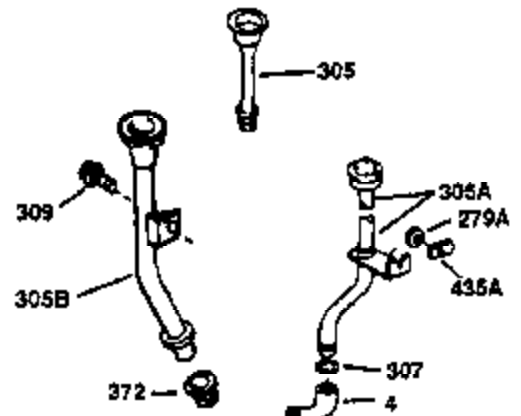

ILLUSTRATION SHOWS TYPICAL PARTS ONLY. ORDER BY PART NUMBER. PARTS NOT LISTED ARE SUPPLIED BY OEM.

VIEW 2 OF 2