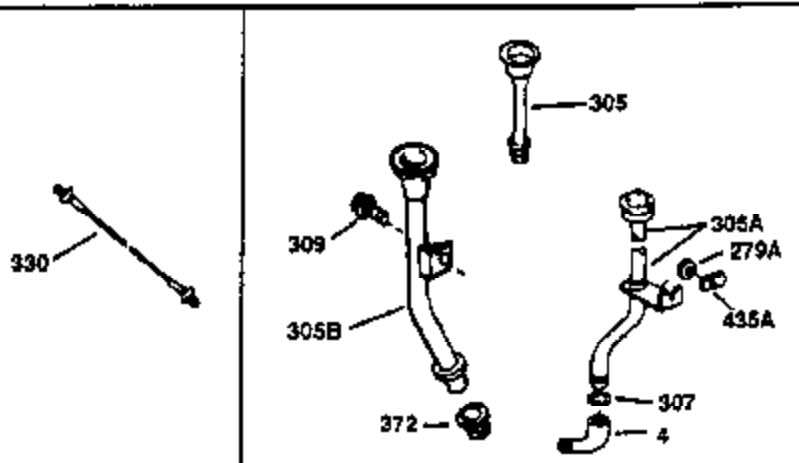

ILLUSTRATION SHOWS TYPICAL PARTS ONLY. ORDER BY PART NUMBER. PARTS NOT LISTED ARE SUPPLIED BY OEM.

VIEW 2 OF 2