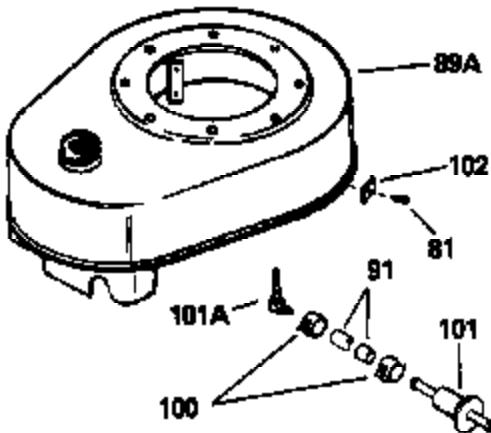

ILLUSTRATION SHOWS TYPICAL PARTS ONLY. ORDER BY PART NUMBER. PARTS NOT LISTED ARE SUPPLIED BY OEM.

OPTIONAL 110 - 120 VOLT  
STARTER MOTOR KIT

VIEW 2 of 2

STD. POINT

Ref #	Part Number	Qty	Description
45	31380C	1	Connecting Rod Ass'y. (Incl. 46)
46	650662C	1	Connecting Rod Bolt (2 Each)
81	30590A	2	Washer
82	30591	1	Governor Gear Ass'y. (Incl. 81)
100	34443A	1	Solid State Ignition
101	610118	1	Spark Plug Cover
102	650872	2	Solid State Mounting Stud
103	650814	2	Screw, Torx T-15, 10-24 x 1"
110	35195A	1	Ground Wire
119	36445	1	* Cylinder Head Gasket
120	36446	1	Cylinder Head
149A	35862	1	Valve Spring Cap
149	27882	2	Valve Spring Cap
150	27881	2	Valve Spring
151	32581	2	Valve Spring Keeper
169	27896A	2	* Valve Cover Gasket
170	28423	1	Breather Body
171	28424	1	Breather Element
172	28425	1	Valve Cover
173	35350	1	Breather Tube
174	650128	2	Screw, 10-24 x 1/2"
178	650517	2	Screw, 1/4-20 x 27/32"
182	650378	2	Screw, 5/16-18 x 1-1/8"
184	26756	1	* Carburetor To Intake Pipe Gasket
185	32632	1	Intake Pipe
186	32582	1	Governor Link
200	32181A	1	Control Bracket (Incl. 203 & 204)
203	31342	1	Compression Spring
204	650549	1	Screw, 6-32 x 1-1/8"
207	31823	1	Throttle Link
209	30200	2	Screw, 10-24 x 9/16"
210	27793	1	Conduit Clip
211	28942	1	Screw, 10-32 x 3/8"
224	27915A	1	* Intake Pipe Gasket
238	28820	2	Screw, 10-32 x 1/2"
239	27272A	1	* Air Cleaner Gasket
240	31691	1	Air Cleaner Body (Incl. 239)
243	650152	2	Screw, 8-32 x 3/8"
245	30727	1	Air Cleaner Filter
250	31715	1	Air Cleaner Cover
260	35892	1	Blower Housing
262	29747B	2	Screw, Torx T-40, 5/16-24 x 21/32"
265	30939A	1	Cylinder Head Cover
274	35865	1	* Muffler Gasket
275	30901	1	Muffler
276	31588	1	Locking Plate
277	650696	2	Screw, 5/16-18 x 2-3/4"
285	35287A	1	Starter Cup
287	650926	4	Screw, 8-32 x 21/64"
290	29774	1	Fuel Line (2.00")
300	32926	1	Fuel Tank (Incl. 301)
301	36228	1	Fuel Cap
305	35574	1	Oil Fill Tube
325	29443	1	Wire Clip
327	35392	1	Starter Plug
337	33548	1	Fuel Deflector
370A	36261	1	Instruction Decal
370	34686	1	Name Decal