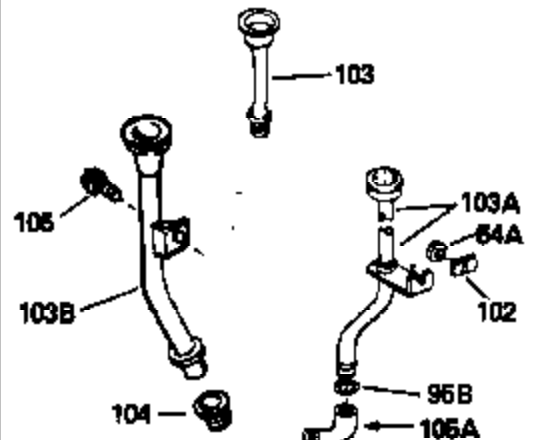

ILLUSTRATION SHOWS TYPICAL PARTS ONLY. ORDER BY PART NUMBER. PARTS NOT LISTED ARE SUPPLIED BY OEM.

OPTIONAL 110 - 120 VOLT  
STARTER MOTOR KIT

VIEW 2 of 2

STD. POINT

Ref #	Part Number	Qty	Description
45	31380C	1	Connecting Rod Ass'y. (Incl. 46)
46	650662C	1	Connecting Rod Bolt (2 Each)
81	30590A	2	Washer
82	30591	1	Governor Gear Ass'y. (Incl. 81)
100	34443A	1	Solid State Ignition
101	610118	1	Spark Plug Cover
102	650872	2	Solid State Mounting Stud
103	650814	2	Screw, Torx T-15, 10-24 x 1"
110	35195A	1	Ground Wire
119	36445	1	* Cylinder Head Gasket
120	36446	1	Cylinder Head
149A	35862	1	Valve Spring Cap
149	27882	2	Valve Spring Cap
150	27881	2	Valve Spring
151	32581	2	Valve Spring Keeper
169	27896A	2	* Valve Cover Gasket
170	28423	1	Breather Body
171	28424	1	Breather Element
172	28425	1	Valve Cover
173	35350	1	Breather Tube
174	650128	2	Screw, 10-24 x 1/2"
178	650517	2	Screw, 1/4-20 x 27/32"
182	650378	2	Screw, 5/16-18 x 1-1/8"
184	26756	1	* Carburetor To Intake Pipe Gasket
185	32632	1	Intake Pipe
186	32582	1	Governor Link
200	32181A	1	Control Bracket (Incl. 203 & 204)
203	31342	1	Compression Spring
204	650549	1	Screw, 6-32 x 1-1/8"
207	31823	1	Throttle Link
209	30200	2	Screw, 10-24 x 9/16"
210	27793	1	Conduit Clip
211	28942	1	Screw, 10-32 x 3/8"
224	27915A	1	* Intake Pipe Gasket
238	28820	2	Screw, 10-32 x 1/2"
239	27272A	1	* Air Cleaner Gasket
240	31691	1	Air Cleaner Body (Incl. 239)
243	650152	2	Screw, 8-32 x 3/8"
245	30727	1	Air Cleaner Filter
250	31715	1	Air Cleaner Cover
260	35892	1	Blower Housing
262	29747B	2	Screw, Torx T-40, 5/16-24 x 21/32"
265	30939A	1	Cylinder Head Cover
274	35865	1	* Muffler Gasket
275	30901	1	Muffler
276	31588	1	Locking Plate
277	650696	2	Screw, 5/16-18 x 2-3/4"
285	35287A	1	Starter Cup
287	650926	4	Screw, 8-32 x 21/64"
290	29774	1	Fuel Line (2.00")
300	32926	1	Fuel Tank (Incl. 301)
301	36228	1	Fuel Cap
305	35574	1	Oil Fill Tube
325	29443	1	Wire Clip
327	35392	1	Starter Plug
337	33548	1	Fuel Deflector
370A	36261	1	Instruction Decal
370	34686	1	Name Decal