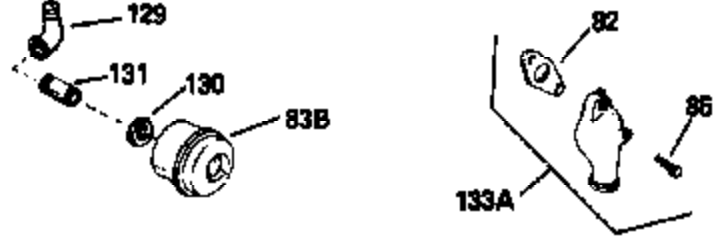

ILLUSTRATION SHOWS TYPICAL PARTS ONLY. ORDER BY PART NUMBER. PARTS NOT LISTED ARE SUPPLIED BY OEM.