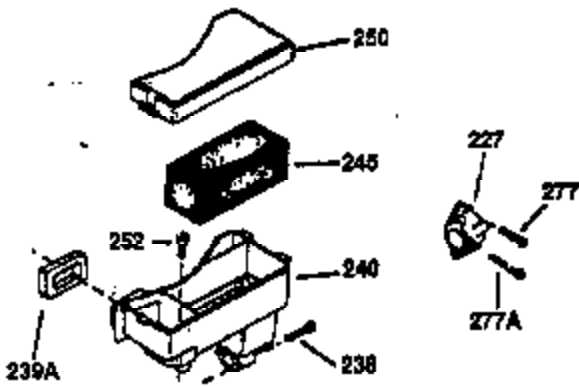

Ref #	Part Number	Qty	Description
435	33549	1	Hold Down Clamp

ILLUSTRATION SHOWS TYPICAL PARTS ONLY. ORDER BY PART NUMBER. PARTS NOT LISTED ARE SUPPLIED BY OEM.

VIEW 2 OF 2

OPTIONAL 110 - 120 VOLT
STARTER MOTOR KIT

STD. POINT

Ref #	Part Number	Qty	Description
64	30063	1	Screw, Torx T-30, 1/4-20 x 1/2"
103	650814	2	Screw, Torx T-15, 10-24 x 1"
238	28820	2	Screw, 10-32 x 1/2"
240	31691	1	Air Cleaner Body
245	30727	1	Air Cleaner Filter
250	31715	1	Air Cleaner Cover
261	29747B	2	Screw, Torx T-40, 5/16-24 x 21/32"
274	35865	1	* Exhaust Gasket
275	28269	1	Muffler
277	650696	2	Screw, 5/16-18 x 2-3/4"
290	29774	1	Fuel Line (2.00")
305	35560	1	Oil Fill Tube
307	35499	1	"O" Ring
370A	34346	1	Lubrication Decal
380	632233	1	Carburetor (Incl. 184)