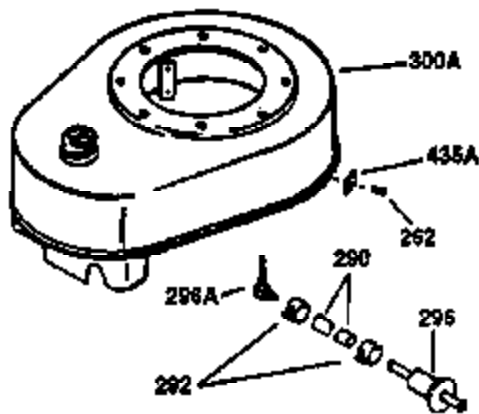

Ref #	Part Number	Qty	Description
435	33549	1	Hold Down Clamp

ILLUSTRATION SHOWS TYPICAL PARTS ONLY. ORDER BY PART NUMBER. PARTS NOT LISTED ARE SUPPLIED BY OEM.

VIEW 2 OF 2

OPTIONAL 110 - 120 VOLT
STARTER MOTOR KIT

STD. POINT

Ref #	Part Number	Qty	Description
64	30063	1	Screw, Torx T-30, 1/4-20 x 1/2"
103	650814	2	Screw, Torx T-15, 10-24 x 1"
238	28820	2	Screw, 10-32 x 1/2"
240	31691	1	Air Cleaner Body
245	30727	1	Air Cleaner Filter
250	31715	1	Air Cleaner Cover
261	29747B	2	Screw, Torx T-40, 5/16-24 x 21/32"
274	35865	1	* Exhaust Gasket
275	28269	1	Muffler
277	650696	2	Screw, 5/16-18 x 2-3/4"
290	29774	1	Fuel Line (2.00")
305	35560	1	Oil Fill Tube
307	35499	1	"O" Ring
370A	34346	1	Lubrication Decal
380	632233	1	Carburetor (Incl. 184)