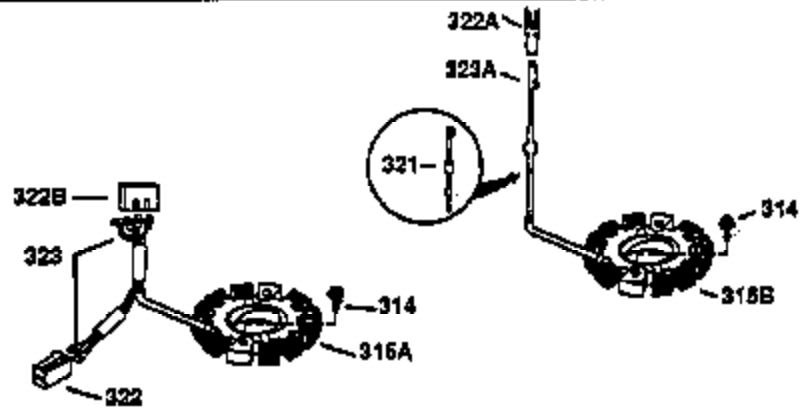

STD. POINT

Ref #	Part Number	Qty	Description
64	30063	1	Screw, Torx T-30, 1/4-20 x 1/2"
103	650814	2	Screw, Torx T-15, 10-24 x 1"
238	28820	2	Screw, 10-32 x 1/2"
240	31691	1	Air Cleaner Body
245	30727	1	Air Cleaner Filter
250	31715	1	Air Cleaner Cover
261	29747B	2	Screw, Torx T-40, 5/16-24 x 21/32"
274	35865	1	* Exhaust Gasket
275	28269	1	Muffler
277	650696	2	Screw, 5/16-18 x 2-3/4"
290	29774	1	Fuel Line (2.00")
305	35560	1	Oil Fill Tube
307	35499	1	"O" Ring
370A	34346	1	Lubrication Decal
380	632233	1	Carburetor (Incl. 184)