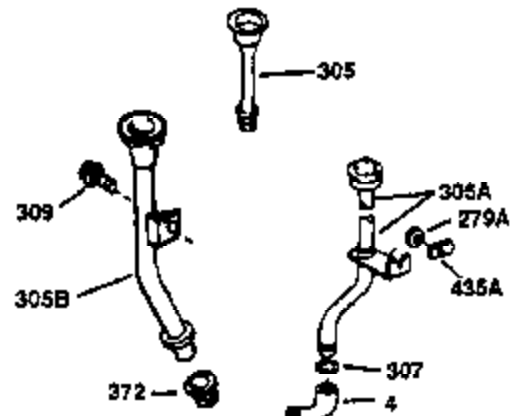

STD. POINT

Ref #	Part Number	Qty	Description
64	30063	1	Screw, Torx T-30, 1/4-20 x 1/2"
103	650814	2	Screw, Torx T-15, 10-24 x 1"
238	28820	2	Screw, 10-32 x 1/2"
240	31691	1	Air Cleaner Body
245	30727	1	Air Cleaner Filter
250	31715	1	Air Cleaner Cover
261	29747B	2	Screw, Torx T-40, 5/16-24 x 21/32"
274	35865	1	* Exhaust Gasket
275	28269	1	Muffler
277	650696	2	Screw, 5/16-18 x 2-3/4"
290	29774	1	Fuel Line (2.00")
305	35560	1	Oil Fill Tube
307	35499	1	"O" Ring
370A	34346	1	Lubrication Decal
380	632233	1	Carburetor (Incl. 184)