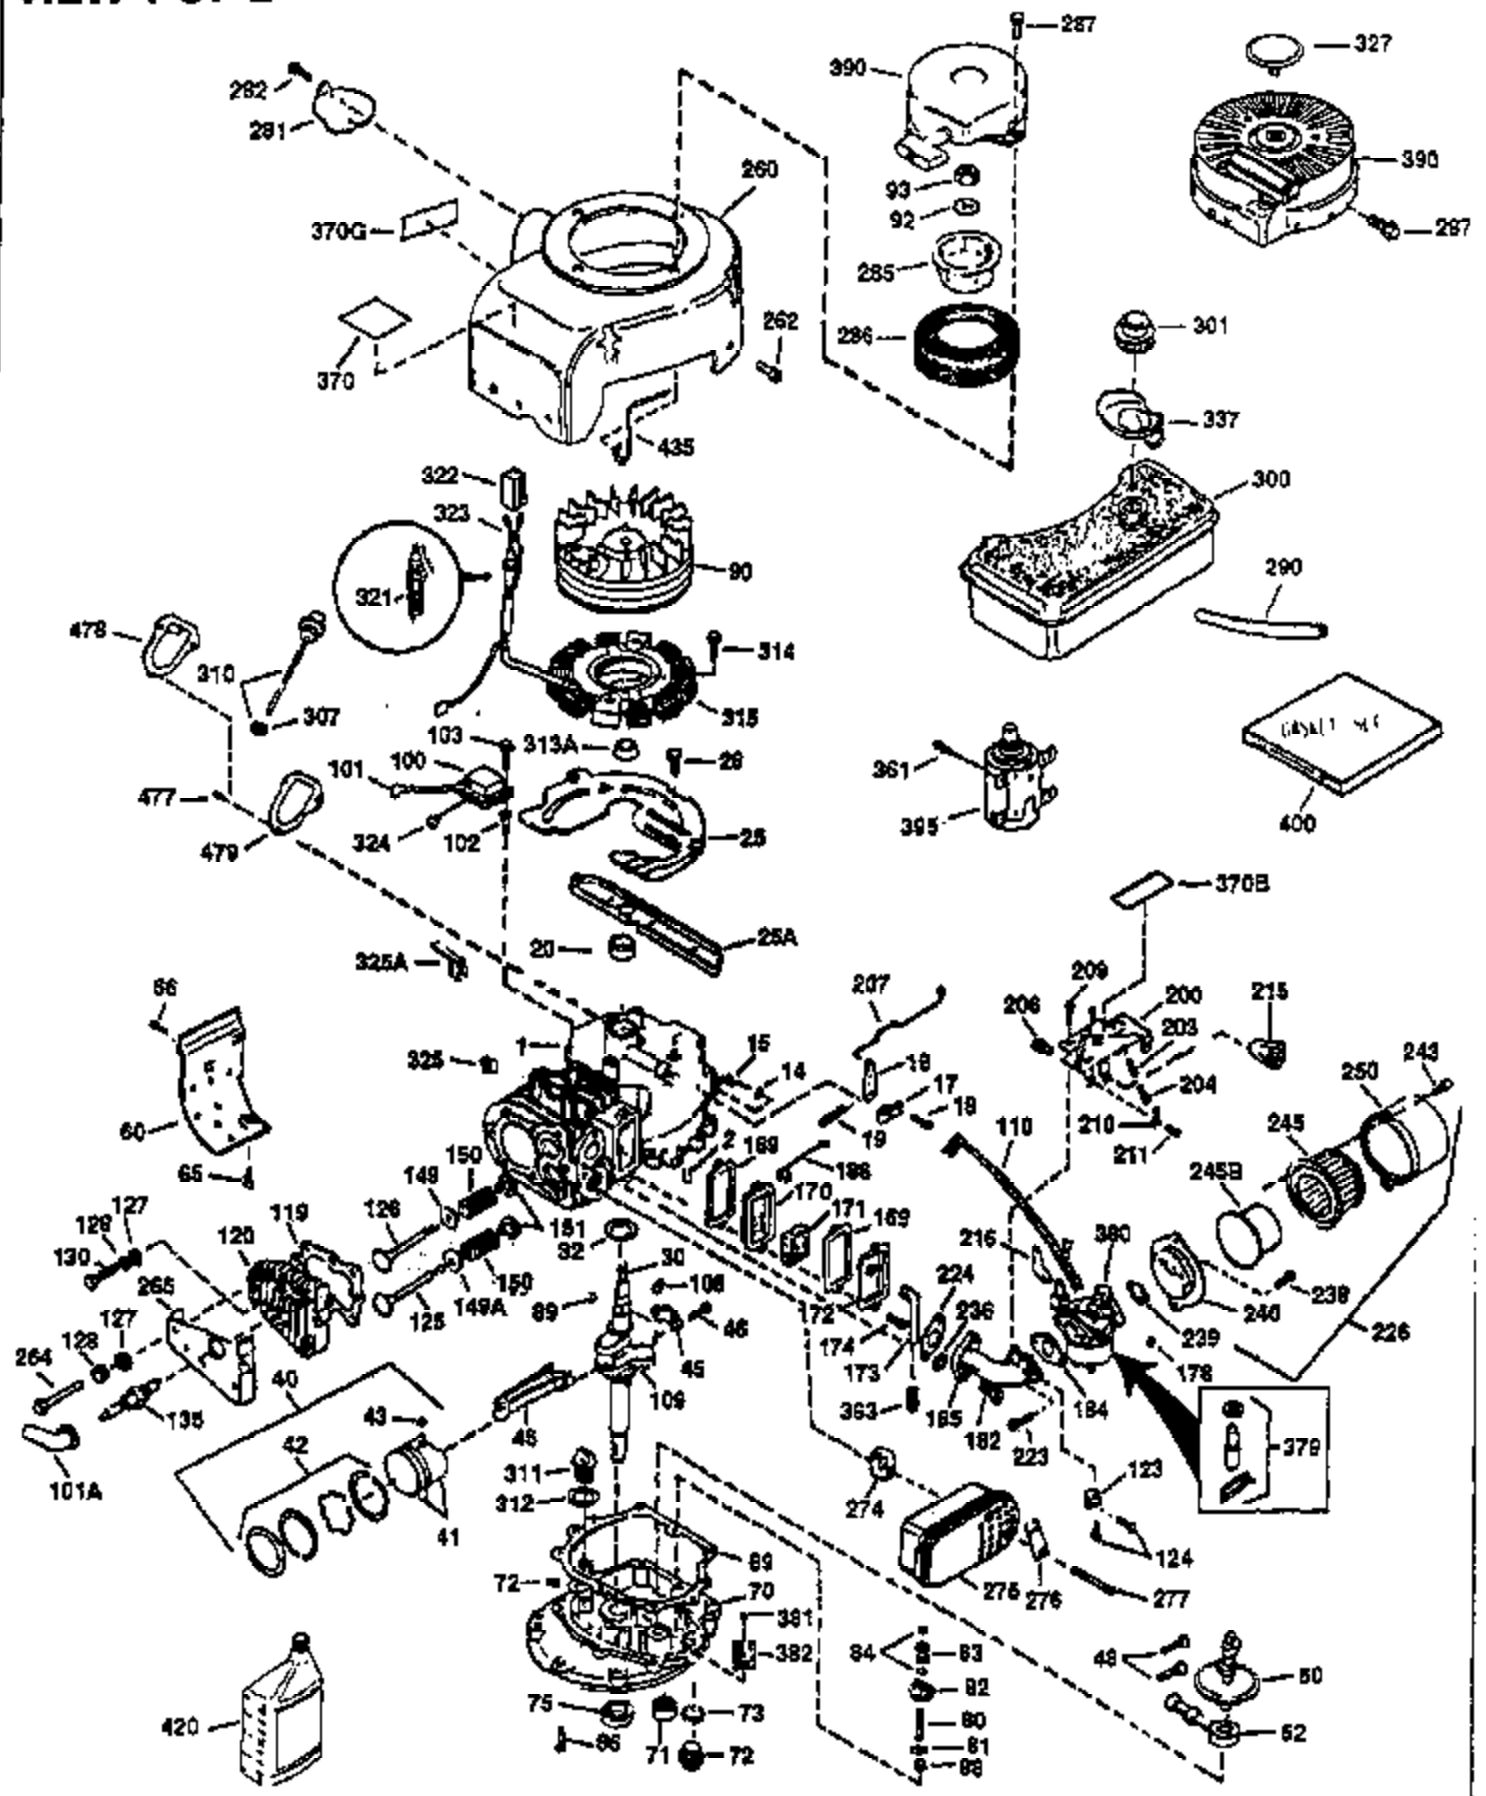

ILLUSTRATION SHOWS TYPICAL PARTS ONLY. ORDER BY PART NUMBER. PARTS NOT LISTED ARE SUPPLIED BY OEM.

VIEW 1 OF 2

Ref #	Part Number	Qty	Description
1	34913A	1	Cylinder (Incl. 2 & 20)
2	27652	2	Dowel Pin
14	28277	1	Washer
15	30669	1	Governor Rod (Incl. 14)
16	31357	1	Governor Lever
17	31335	1	Governor Lever Clamp
18	650548	1	Screw, 8-32 x 5/16"
19	31361	1	Extension Spring
20	32630	1	Oil Seal
25	35256A	1	Blower Housing Baffle
26	650561	2	Screw, 1/4-20 x 5/8"
30	34880	1	Crankshaft
40	34531	1	Piston, Pin & Ring Set (Std.)
40	34532	1	Piston, Pin & Ring Set (.010" OS)
40	34533	1	Piston, Pin & Ring Set (.020" OS)
41	33312B	1	Piston & Pin Ass'y. (Std.) (Incl. 43)
41	33313B	1	Piston & Pin Ass'y. (.010" OS) (Incl. 43)
41	33314B	1	Piston & Pin Ass'y. (.020" OS) (Incl. 43)
42	34854	1	Ring Set (Std.)
42	34855	1	Ring Set (.010" OS)
42	34856	1	Ring Set (.020" OS)
43	27888	2	Piston Pin Retaining Ring
45	31380C	1	Connecting Rod Ass'y. (Incl. 46)
46	650662C	2	Connecting Rod Bolt
48	34034	2	Valve Lifter
50	32114	1	Camshaft
52	31356	1	Oil Pump Ass'y.
60	30622A	1	Blower Housing Extension
64	30063	1	Screw, Torx T-30, 1/4-20 x 1/2"
65	650128	1	Screw, 10-24 x 1/2"
69	30684	1	* Mounting Flange Gasket
70	31471D	1	Mounting Flange (Incl. 72,72A,75,80 & 81)
72	27642	1	Oil Drain Plug
72A	28582	2	Oil Drain Plug
75	27897	1	Oil Seal
80	30668	1	Governor Shaft
81	30590A	2	Washer
82	30591	1	Governor Gear Ass'y. (Incl. 81)
83	30588A	1	Governor Spool
84	29193	2	Retaining Ring
86	650488	7	Screw, 1/4-20 x 1-1/4"
88	31707A	1	Spacer (Incl. 81)
89	32589	1	Flywheel Key
90	611042	1	Flywheel (W/Ring Gear)
92	650815	1	Belleville Washer
93	8116	1	Flywheel Nut
103	650489	2	Screw, 1/4-20 x 5/8"
110	36230	1	Ground Wire
119	36445	1	* Cylinder Head Gasket
120	36446	1	Cylinder Head
125	27878A	1	Exhaust Valve (Std.) (Incl. 151)
125	27880A	1	Exhaust Valve (1/32" OS) (Incl. 151)
126	32783	1	Intake Valve (Std.) (Incl. 151)
126	32784	1	Intake Valve (1/32" OS) (Incl. 151)
127	650691	8	Washer
128	650690	8	Belleville Washer
130	650697A	8	Screw, 5/16-18 x 2-1/2"
135	33636	1	Resistor Spark Plug (RJ17LM)