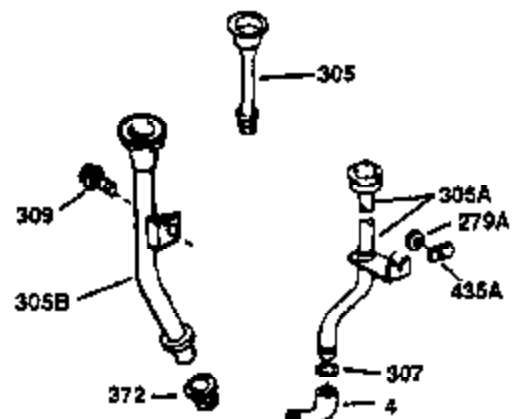

ILLUSTRATION SHOWS TYPICAL PARTS ONLY. ORDER BY PART NUMBER. PARTS NOT LISTED ARE SUPPLIED BY OEM.

VIEW 2 OF 2