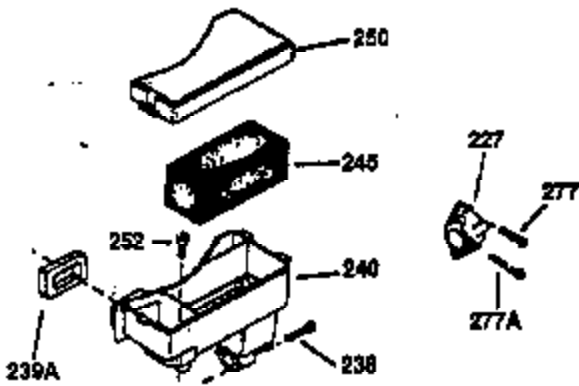

ILLUSTRATION SHOWS TYPICAL PARTS ONLY. ORDER BY PART NUMBER. PARTS NOT LISTED ARE SUPPLIED BY OEM.

VIEW 2 OF 2