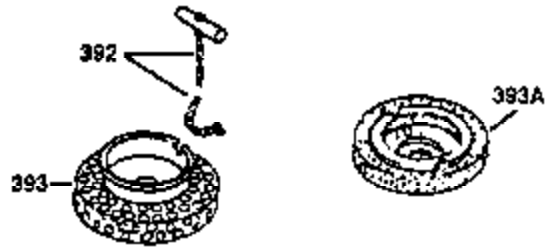

ILLUSTRATION SHOWS TYPICAL PARTS ONLY. ORDER BY PART NUMBER. PARTS NOT LISTED ARE SUPPLIED BY OEM.

VIEW 2 OF 2