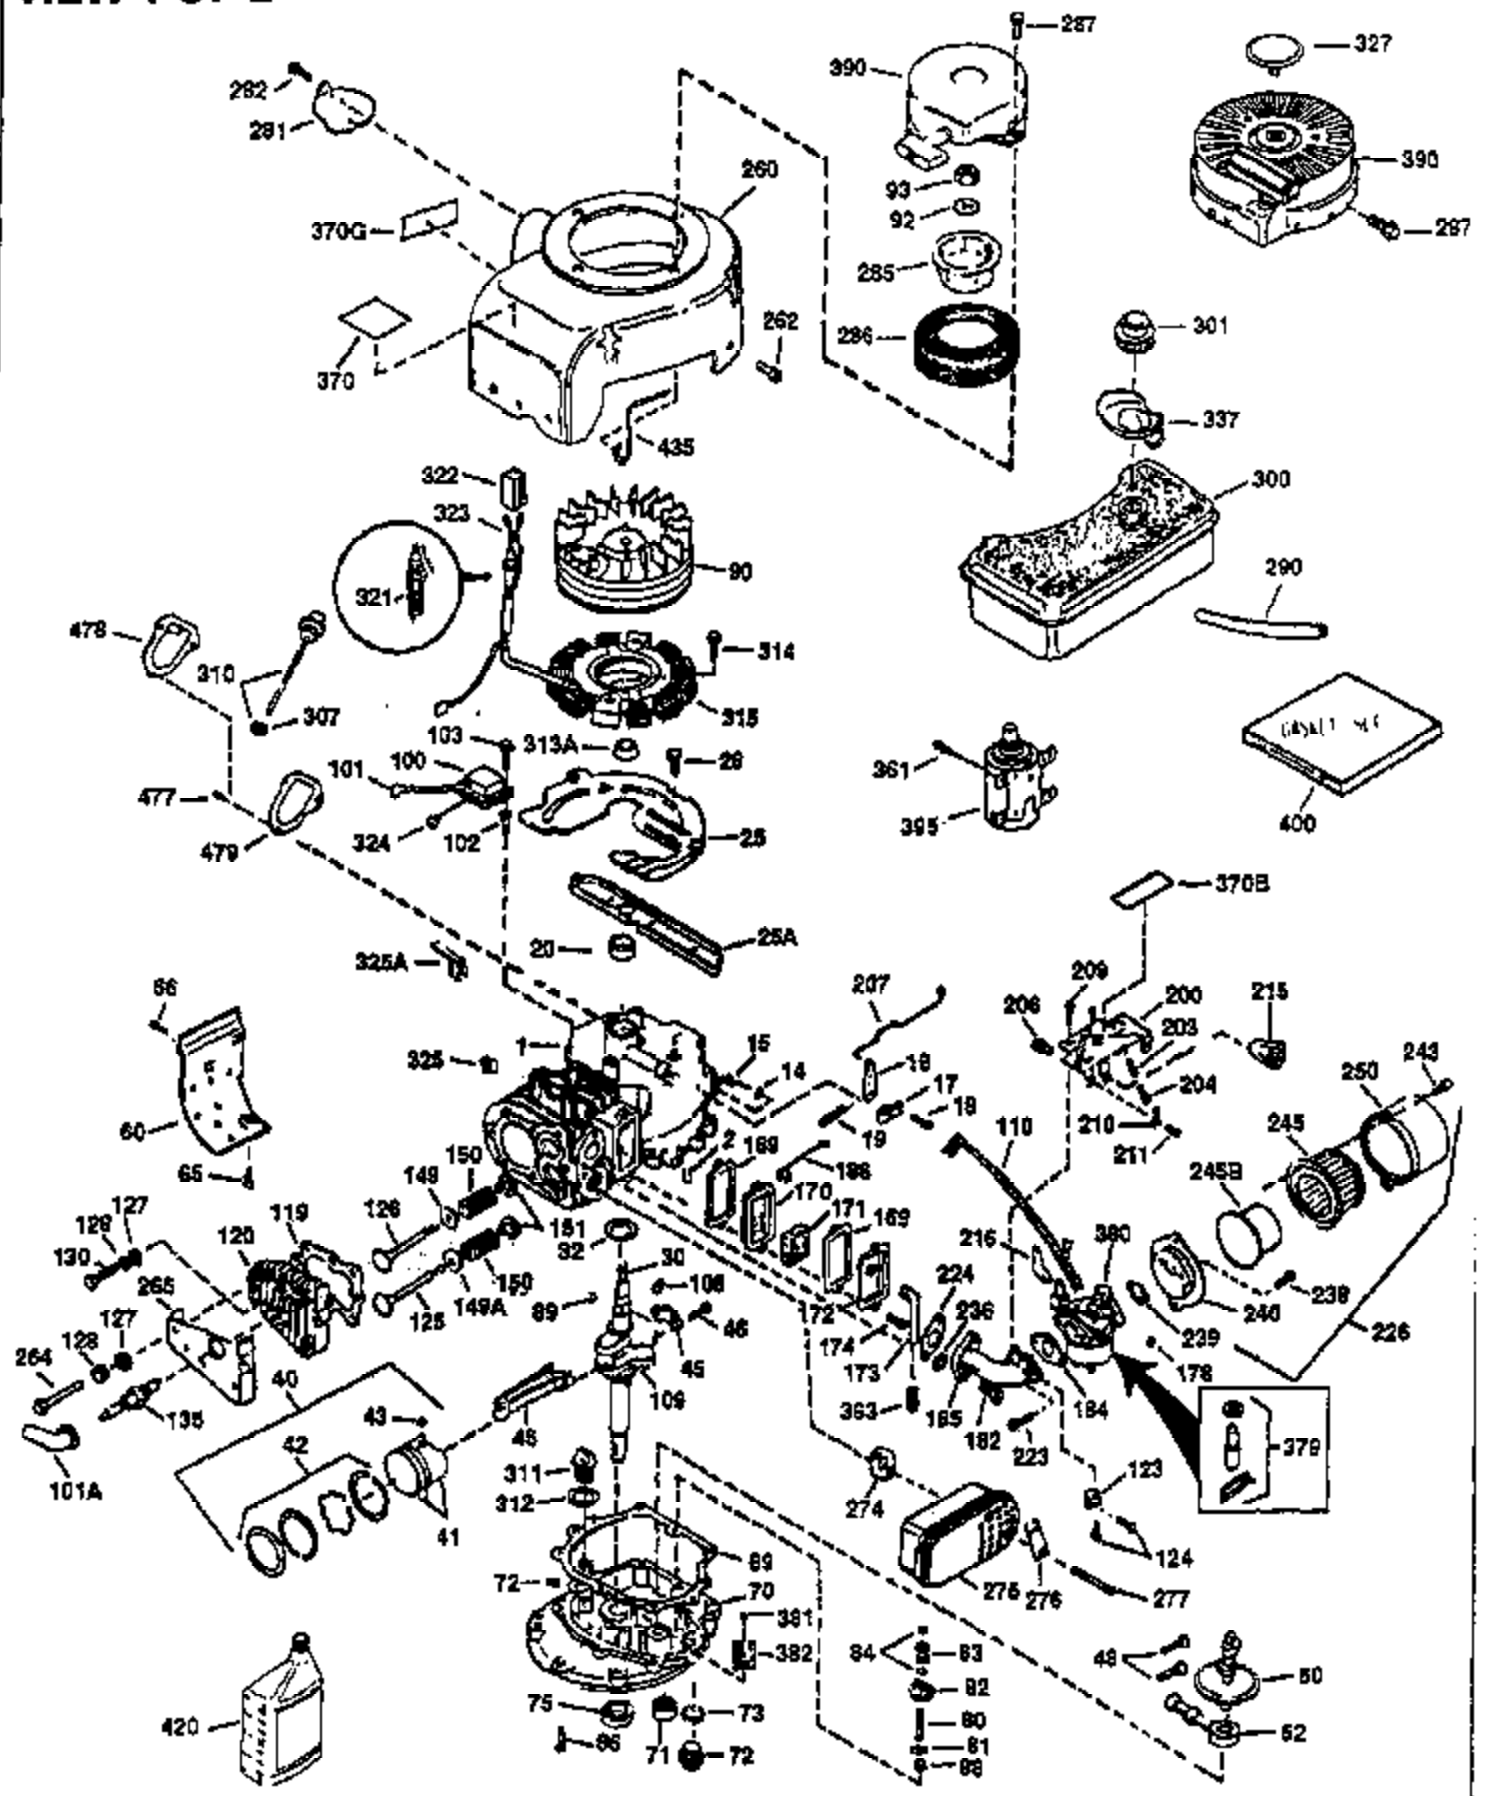

ILLUSTRATION SHOWS TYPICAL PARTS ONLY. ORDER BY PART NUMBER. PARTS NOT LISTED ARE SUPPLIED BY OEM.

VIEW 1 OF 2