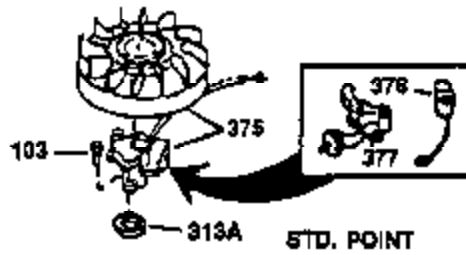

ILLUSTRATION SHOWS TYPICAL PARTS ONLY. ORDER BY PART NUMBER. PARTS NOT LISTED ARE SUPPLIED BY OEM.

VIEW 2 OF 2