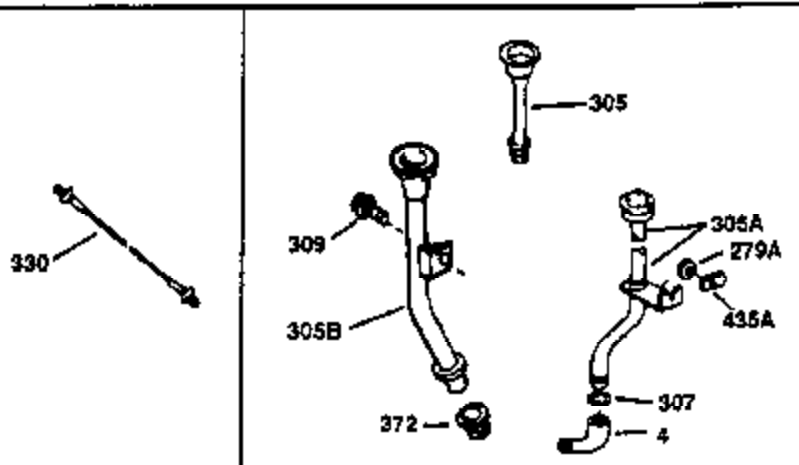

Ref #	Part Number	Qty	Description
66	30063	1	Screw, Torx T-30, 1/4-20 x 1/2"
72A	28582	1	Oil Drain Plug
103	651007	2	Screw, Torx T-15, 10-24 x 15/16"
238	28820	2	Screw, 10-32 x 1/2"
240	31691	1	Air Cleaner Body
245	30727	1	Air Cleaner Filter
250	31715	1	Air Cleaner Cover
262	29747B	2	Screw, Torx T-40, 5/16-24 x 21/32"
274	35865	1	* Exhaust Gasket
275	28269	1	Muffler
277	650696	2	Screw, 5/16-18 x 2-3/4"
290	29774	1	Fuel Line (2.00")
370K	36695	1	Starter Decal
370A	550223	1	Logo Decal
380	632233	1	Carburetor (Incl. 184)