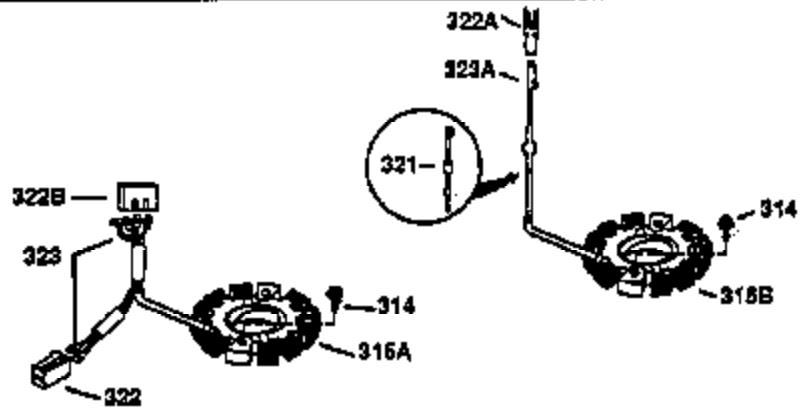

Ref #	Part Number	Qty	Description
66	30063	1	Screw, Torx T-30, 1/4-20 x 1/2"
72A	28582	1	Oil Drain Plug
103	651007	2	Screw, Torx T-15, 10-24 x 15/16"
238	28820	2	Screw, 10-32 x 1/2"
240	31691	1	Air Cleaner Body
245	30727	1	Air Cleaner Filter
250	31715	1	Air Cleaner Cover
262	29747B	2	Screw, Torx T-40, 5/16-24 x 21/32"
274	35865	1	* Exhaust Gasket
275	28269	1	Muffler
277	650696	2	Screw, 5/16-18 x 2-3/4"
290	29774	1	Fuel Line (2.00")
370K	36695	1	Starter Decal
370A	550223	1	Logo Decal
380	632233	1	Carburetor (Incl. 184)