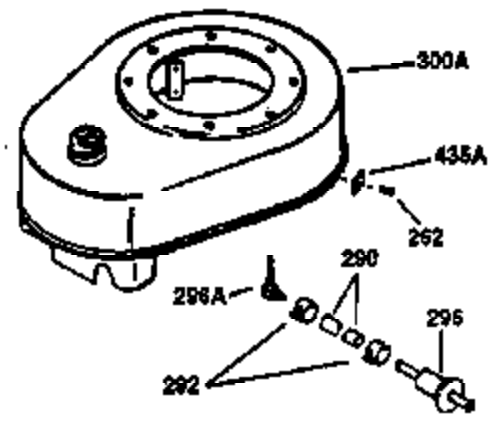

ILLUSTRATION SHOWS TYPICAL PARTS ONLY. ORDER BY PART NUMBER. PARTS NOT LISTED ARE SUPPLIED BY OEM.

VIEW 2 OF 2