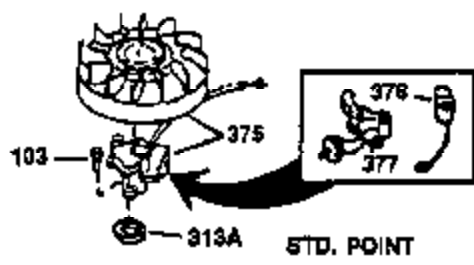

ILLUSTRATION SHOWS TYPICAL PARTS ONLY. ORDER BY PART NUMBER. PARTS NOT LISTED ARE SUPPLIED BY OEM.

VIEW 2 OF 2