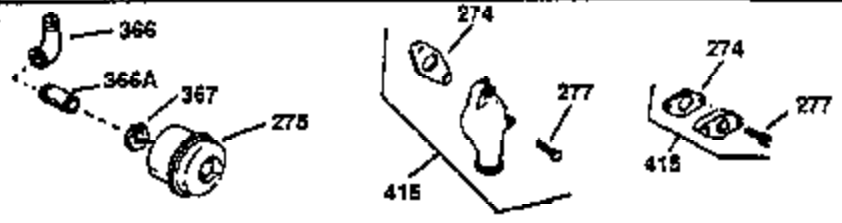

ILLUSTRATION SHOWS TYPICAL PARTS ONLY. ORDER BY PART NUMBER. PARTS NOT LISTED ARE SUPPLIED BY OEM.

VIEW 2 OF 2