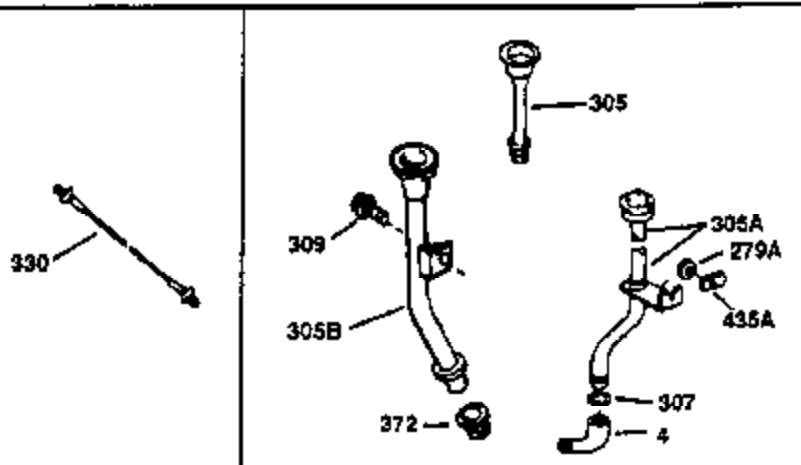

ILLUSTRATION SHOWS TYPICAL PARTS ONLY. ORDER BY PART NUMBER. PARTS NOT LISTED ARE SUPPLIED BY OEM.

VIEW 2 OF 2