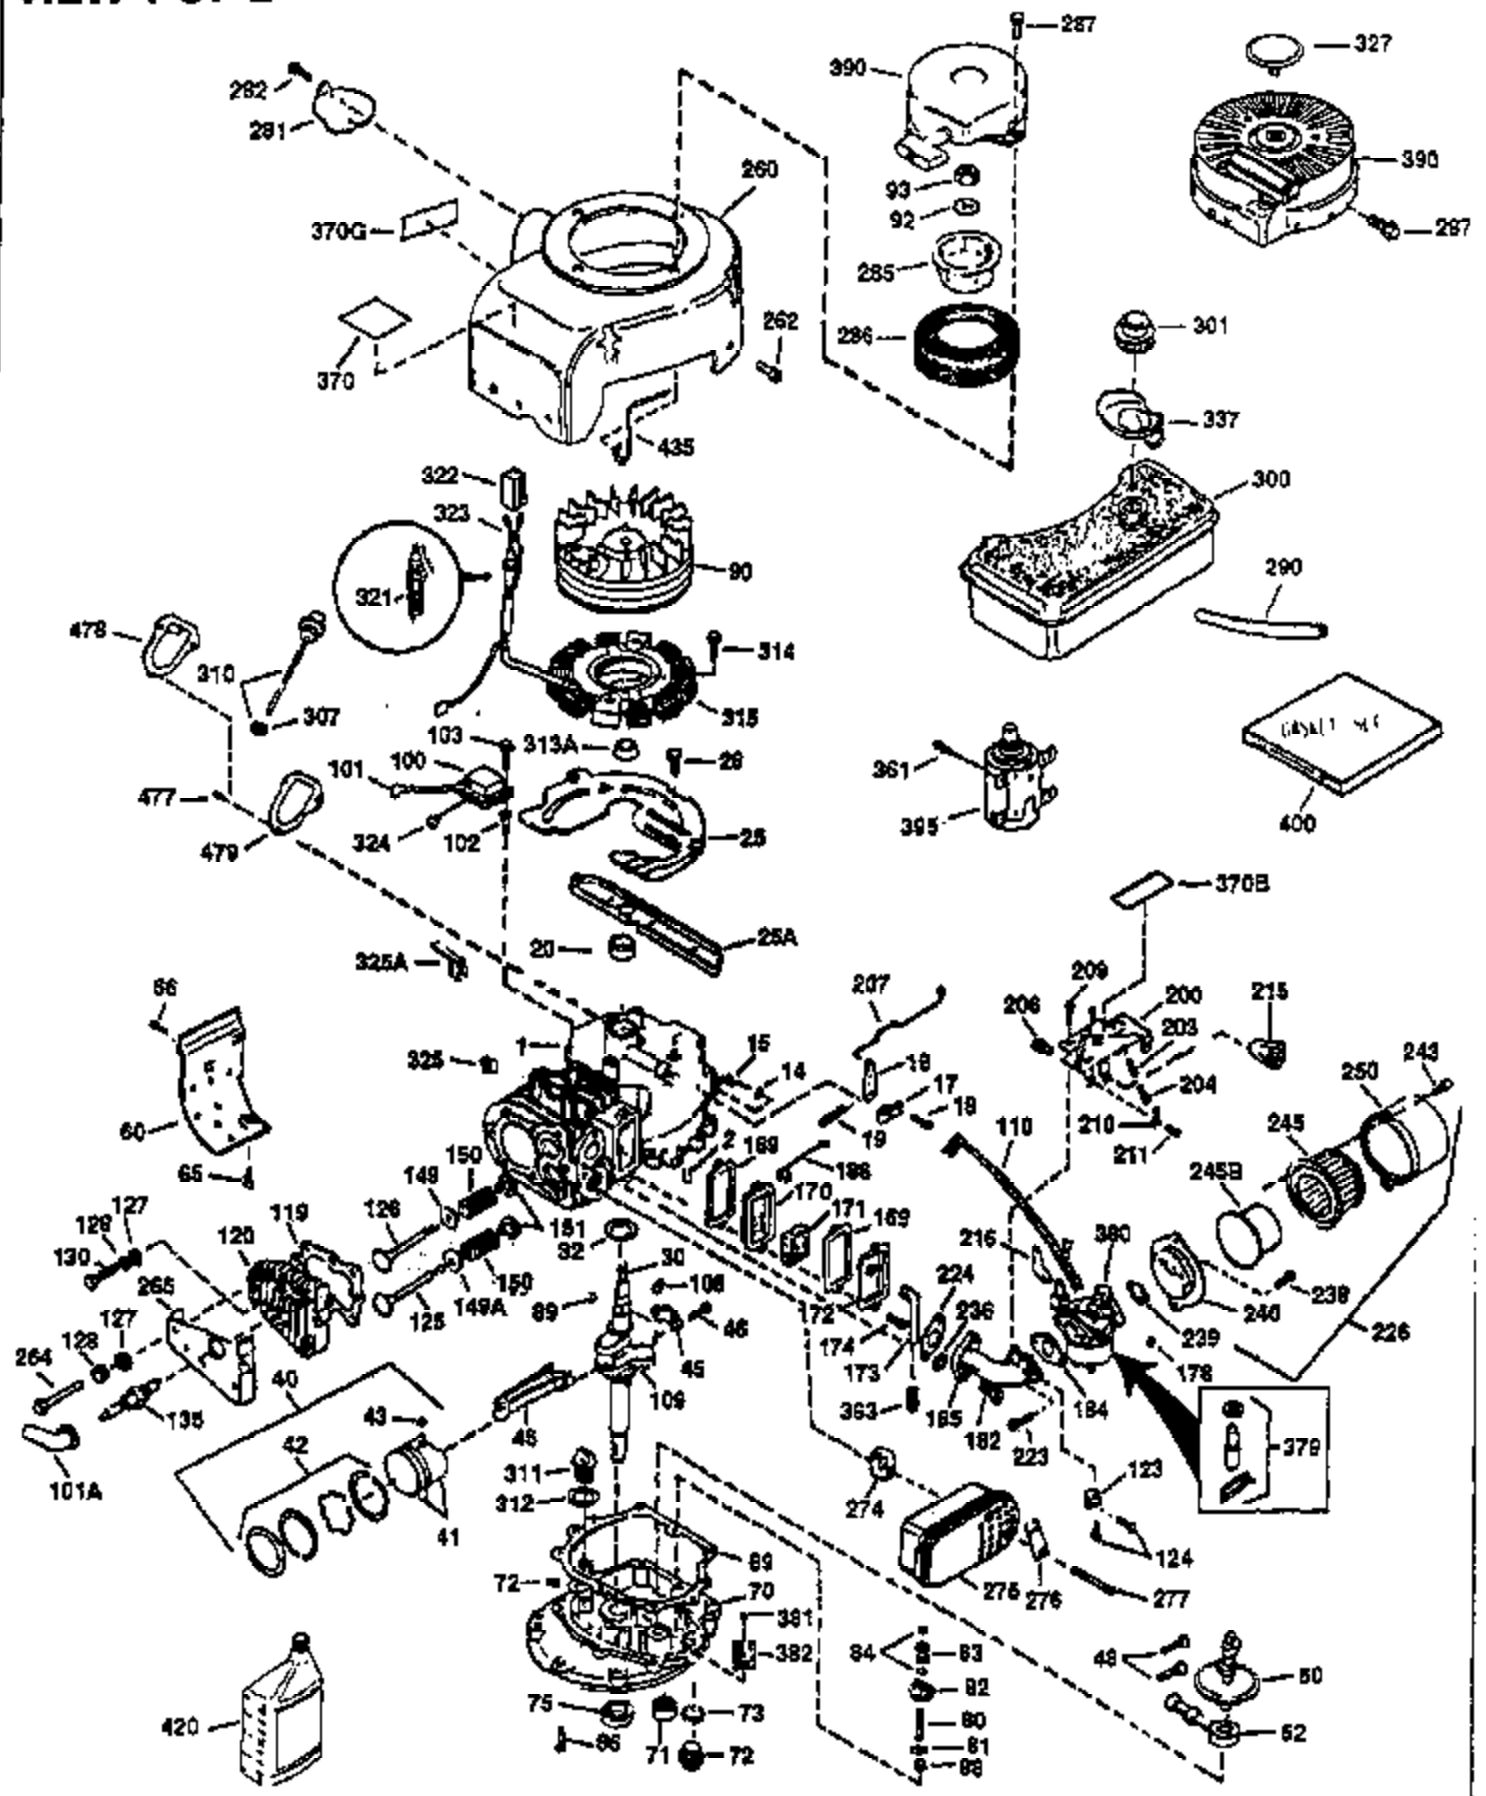

ILLUSTRATION SHOWS TYPICAL PARTS ONLY. ORDER BY PART NUMBER. PARTS NOT LISTED ARE SUPPLIED BY OEM.

VIEW 1 OF 2

Ref #	Part Number	Qty	Description
1	35137A	1	Cylinder (Incl. 2 & 20)
2	27652	2	Dowel Pin
14	28277	1	Washer
15	30669	1	Governor Rod (Incl. 14)
16	31357	1	Governor Lever
17	31335	1	Governor Lever Clamp
18	650548	1	Screw, 8-32 x 5/16"
19	31361	1	Extension Spring
20	32630	1	Oil Seal
25A	34105	1	Blower Housing Baffle
26	650561	2	Screw, 1/4-20 x 5/8"
30	35196	1	Crankshaft
40	34531	1	Piston, Pin & Ring Set (Std.)
40	34532	1	Piston, Pin & Ring Set (.010" OS)
40	34533	1	Piston, Pin & Ring Set (.020" OS)
41	33312B	1	Piston & Pin Ass'y. (Std.) (Incl. 43)
41	33313B	1	Piston & Pin Ass'y. (.010" OS) (Incl. 43)
41	33314B	1	Piston & Pin Ass'y. (.020" OS) (Incl. 43)
42	34854	1	Ring Set (Std.)
42	34855	1	Ring Set (.010" OS)
42	34856	1	Ring Set (.020" OS)
43	27888	2	Piston Pin Retaining Ring
45	31380C	1	Connecting Rod Ass'y. (Incl. 46)
46	650662C	2	Connecting Rod Bolt
48	34034	2	Valve Lifter
50	32114	1	Camshaft
52	31356	1	Oil Pump Ass'y.
60	30622A	1	Blower Housing Extension
64	30063	1	Screw, Torx T-30, 1/4-20 x 1/2"
65	650128	1	Screw, 10-24 x 1/2"
69	30684	1	* Mounting Flange Gasket
70	31471D	1	Mounting Flange (Incl. 72,75,80 & 81)
72	27642	1	Oil Drain Plug
75	27897	1	Oil Seal
80	30668	1	Governor Shaft
81	30590A	2	Washer
82	30591	1	Governor Gear Ass'y. (Incl. 81)
83	30588A	1	Governor Spool
84	29193	2	Retaining Ring
86	650488	7	Screw, 1/4-20 x 1-1/4"
88	31707A	1	Spacer (Incl. 81)
89	32589	1	Flywheel Key
90	611085	1	Flywheel
92	650815	1	Belleville Washer
93	8116	1	Flywheel Nut
100	34443A	1	Solid State Ignition
101	610118	1	Spark Plug Cover
102	650872	2	Solid State Mounting Stud
103	650814	2	Screw, Torx T-15, 10-24 x 1"
110	36230	1	Ground Wire
119	36445	1	* Cylinder Head Gasket
120	36446	1	Cylinder Head
125	27878A	1	Exhaust Valve (Std.) (Incl. 151)
125	27880A	1	Exhaust Valve (1/32" OS) (Incl. 151)
126	32783	1	Intake Valve (Std.) (Incl. 151)
126	32784	1	Intake Valve (1/32" OS) (Incl. 151)
127	650691	8	Washer
128	650690	8	Belleville Washer