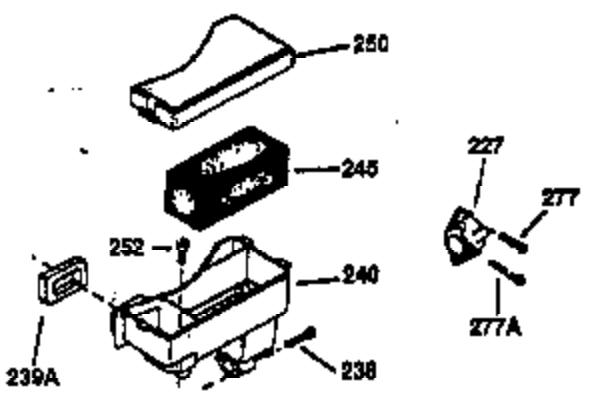

ILLUSTRATION SHOWS TYPICAL PARTS ONLY. ORDER BY PART NUMBER. PARTS NOT LISTED ARE SUPPLIED BY OEM.

VIEW 2 OF 2