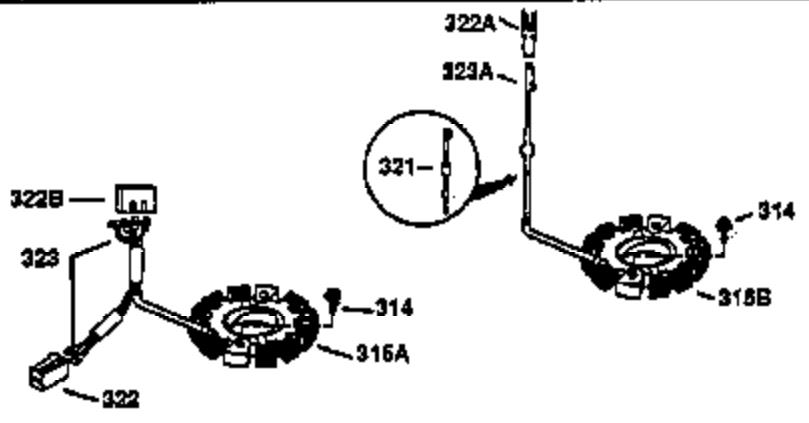

ILLUSTRATION SHOWS TYPICAL PARTS ONLY. ORDER BY PART NUMBER. PARTS NOT LISTED ARE SUPPLIED BY OEM.

VIEW 2 OF 2