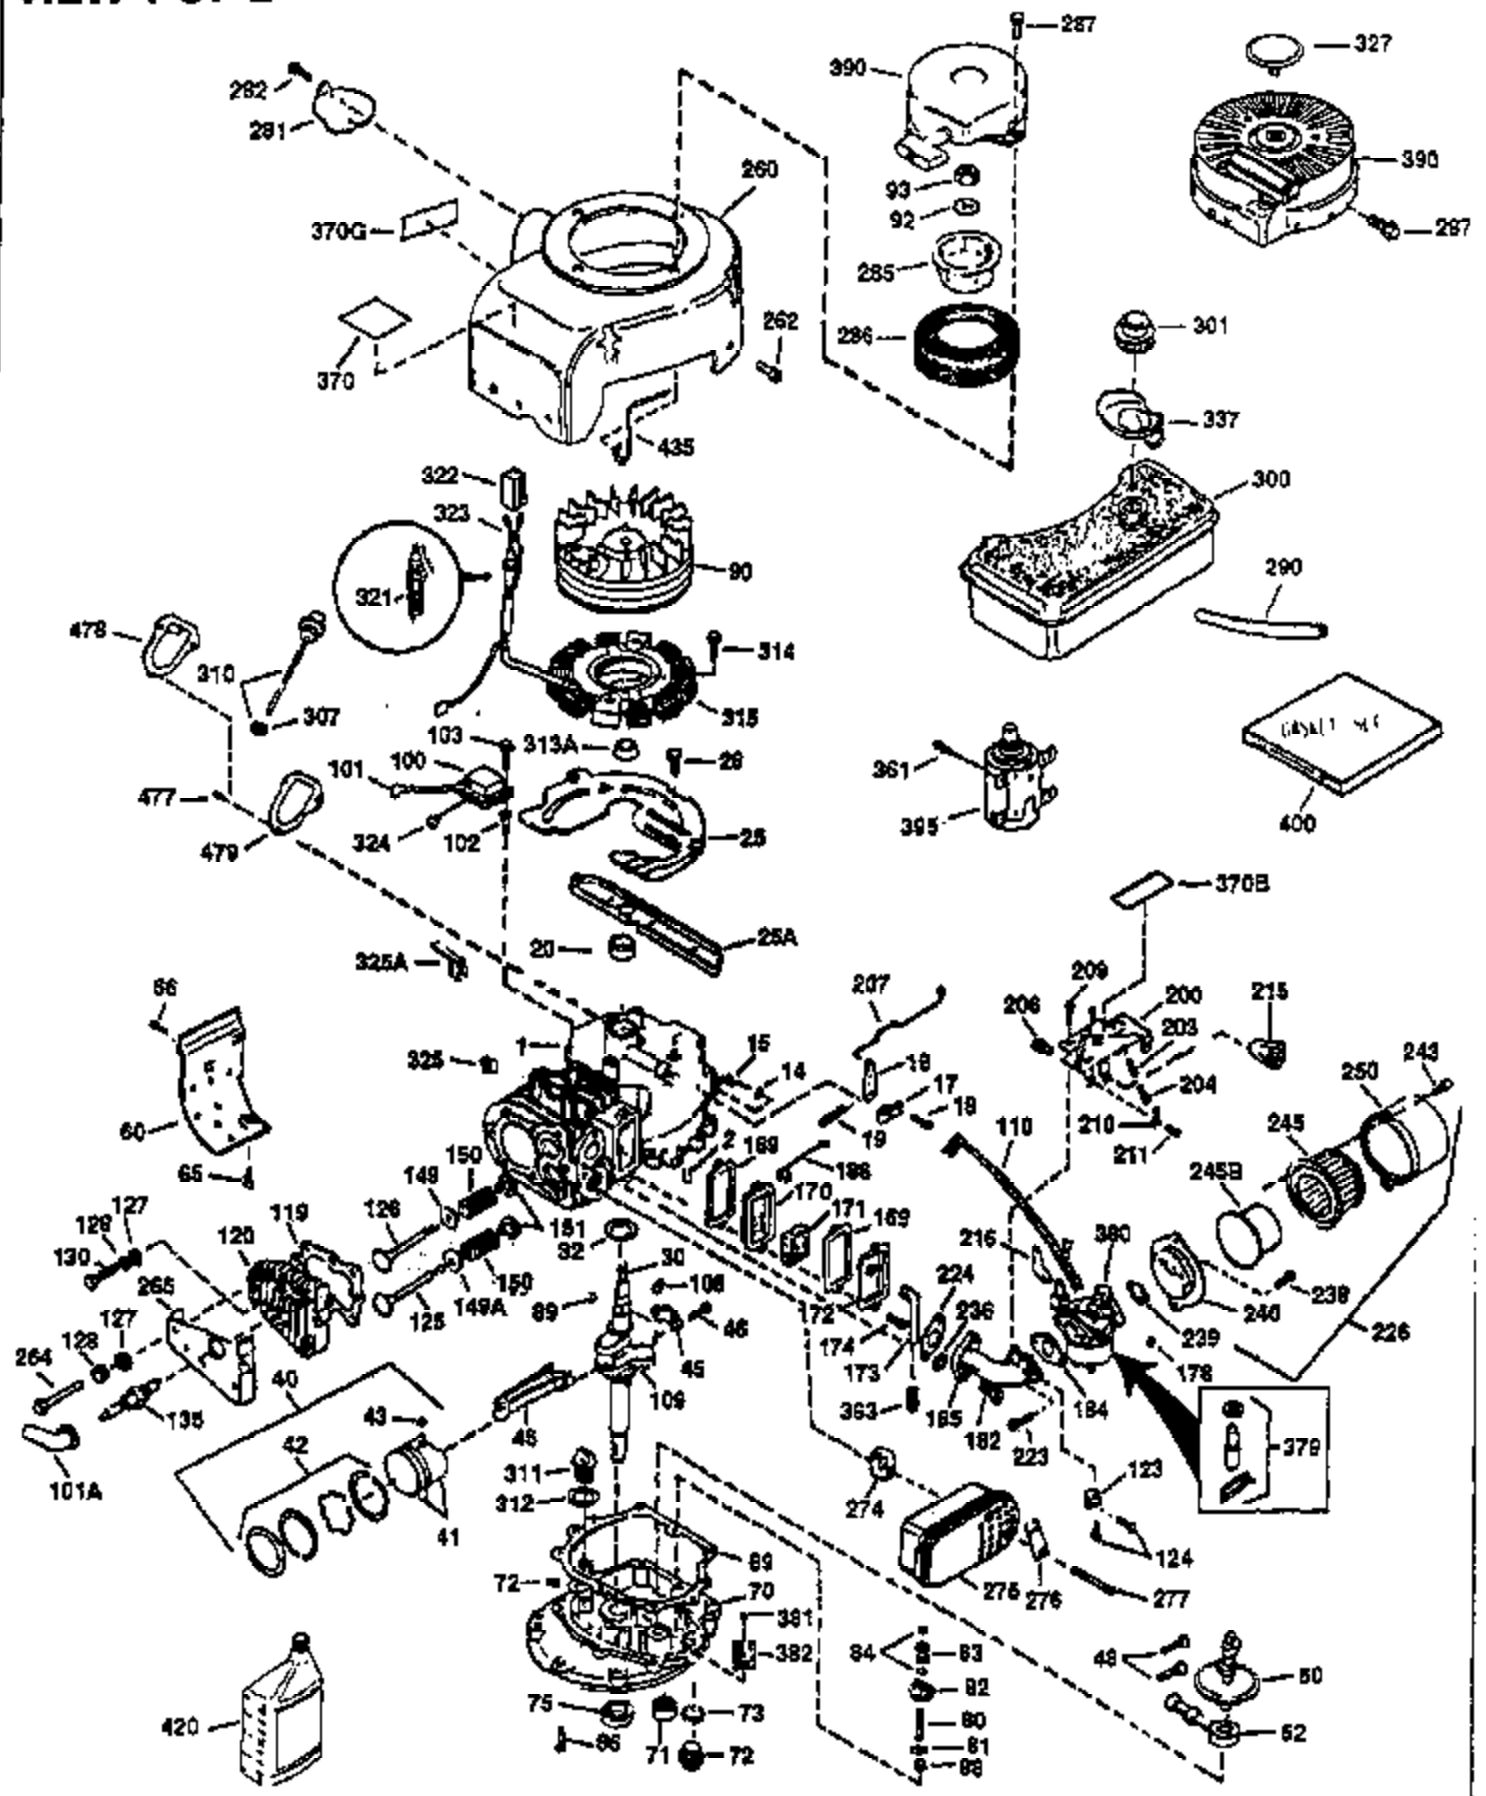

# VIEW 1 OF 2

Ref #	Part Number	Qty	Description
1	34913A	1	Cylinder (Incl. 2 & 20)
2	27652	2	Dowel Pin
14	28277	1	Washer
15	30669	1	Governor Rod (Incl. 14)
16	31357	1	Governor Lever
17	31335	1	Governor Lever Clamp
18	651018	1	Screw, Torx T-15, 8-32 x 19/64"
19	31361	1	Extension Spring
20	32630	1	Oil Seal
25	29536	1	Blower Housing Baffle
26	650561	2	Screw, 1/4-20 x 5/8"
30	35264	1	Crankshaft
40	34531	1	Piston, Pin & Ring Set (Std.)
40	34532	1	Piston, Pin & Ring Set (.010" OS)
40	34533	1	Piston, Pin & Ring Set (.020" OS)
41	33312B	1	Piston & Pin Ass'y. (Std.) (Incl. 43)
41	33313B	1	Piston & Pin Ass'y. (.010" OS) (Incl. 43)
41	33314B	1	Piston & Pin Ass'y. (.020" OS) (Incl. 43)
42	34854	1	Ring Set (Std.)
42	34855	1	Ring Set (.010" OS)
42	34856	1	Ring Set (.020" OS)
43	27888	2	Piston Pin Retaining Ring
45	31380C	1	Connecting Rod Ass'y. (Incl. 46)
46	650662C	2	Connecting Rod Bolt
48	34034	2	Valve Lifter
50	32114	1	Camshaft
52	31356	1	Oil Pump Ass'y.
60	30622A	1	Blower Housing Extension
65	650128	1	Screw, 10-24 x 1/2"
66	30063	1	Screw, Torx T-30, 1/4-20 x 1/2"
69	30684	1	* Mounting Flange Gasket
70	31471D	1	Mounting Flange (Incl. 72,75,80 & 81)
72	27642	1	Oil Drain Plug
75	27897	1	Oil Seal
80	30668	1	Governor Shaft
81	30590A	2	Washer
82	30591	1	Governor Gear Ass'y. (Incl. 81)
83	30588A	1	Governor Spool
84	29193	2	Retaining Ring
86	650488	7	Screw, 1/4-20 x 1-1/4"
88	31707A	1	Spacer (Incl. 81)
89	32589	1	Flywheel Key
90	611084	1	Flywheel
92	650815	1	Belleville Washer
93	8116	1	Flywheel Nut
100	34443B	1	Solid State Ignition
101	610118	1	Spark Plug Cover
102	651024	2	Solid State Mounting Stud
103	651007	2	Screw, Torx T-15, 10-24 x 15/16"
110	36230	1	Ground Wire
119	36445	1	* Cylinder Head Gasket
120	36446	1	Cylinder Head
125	27878A	1	Exhaust Valve (Std.) (Incl. 151)
125	27880A	1	Exhaust Valve (1/32" OS) (Incl. 151)
126	32783	1	Intake Valve (Std.) (Incl. 151)
126	32784	1	Intake Valve (1/32" OS) (Incl. 151)
127	650691	8	Washer
128	650690	8	Belleville Washer