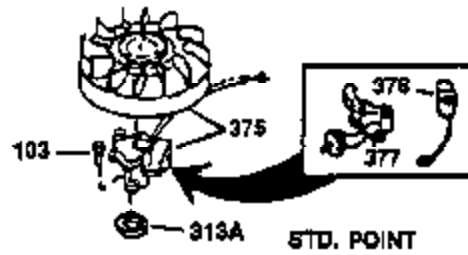

---

Ref #	Part Number	Qty	Description
435	33549	1	Hold Down Clamp

---

ILLUSTRATION SHOWS TYPICAL PARTS ONLY. ORDER BY PART NUMBER. PARTS NOT LISTED ARE SUPPLIED BY OEM.

**VIEW 2 OF 2**

OPTIONAL 110 - 120 VOLT  
 STARTER MOTOR KIT