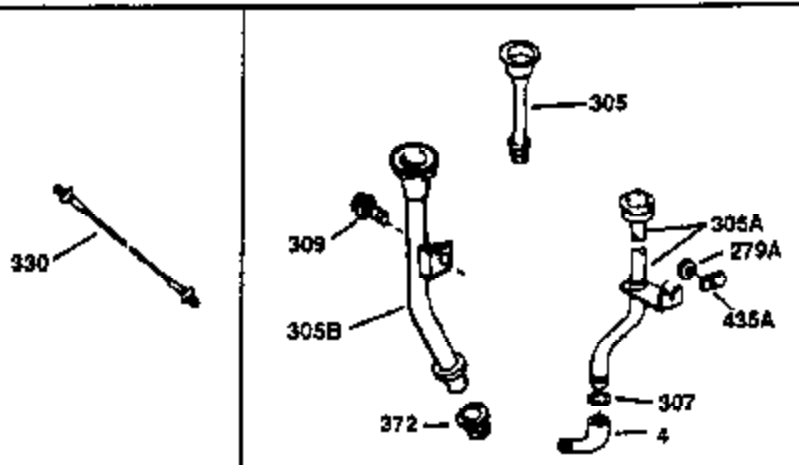

Ref #	Part Number	Qty	Description
66	30063	1	Screw, Torx T-30, 1/4-20 x 1/2"
103	651007	2	Screw, Torx T-15, 10-24 x 15/16"
238	28820	2	Screw, 10-32 x 1/2"
240	31691	1	Air Cleaner Body
250	31715	1	Sir Cleaner Cover
262	29747B	2	Screw, Torx T-40, 5/16-24 x 21/32"
274	35865	1	* Exhaust Gasket
275	28269	1	Muffler
277	650696	2	Screw, 5/16-18 x 2-3/4"
290	29774	1	Fuel Line (2.00")
305	35560	1	Oil Fill Tube
307	35499	1	"O" Ring
370K	36695	1	Starter Decal
370A	550223	1	Logo Decal
380	632233	1	Carburetor (Incl. 184)