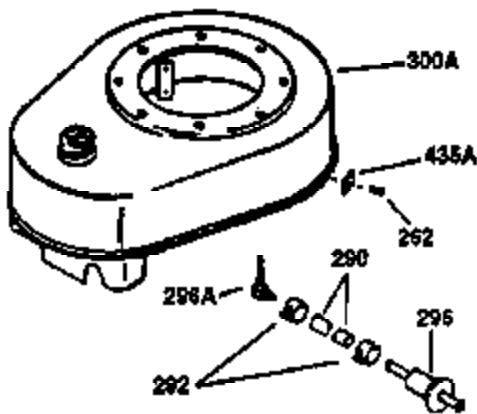

---

Ref #	Part Number	Qty	Description
435	33549	1	Hold Down Clamp

---

ILLUSTRATION SHOWS TYPICAL PARTS ONLY. ORDER BY PART NUMBER. PARTS NOT LISTED ARE SUPPLIED BY OEM.

**VIEW 2 OF 2**

OPTIONAL 110 - 120 VOLT  
 STARTER MOTOR KIT