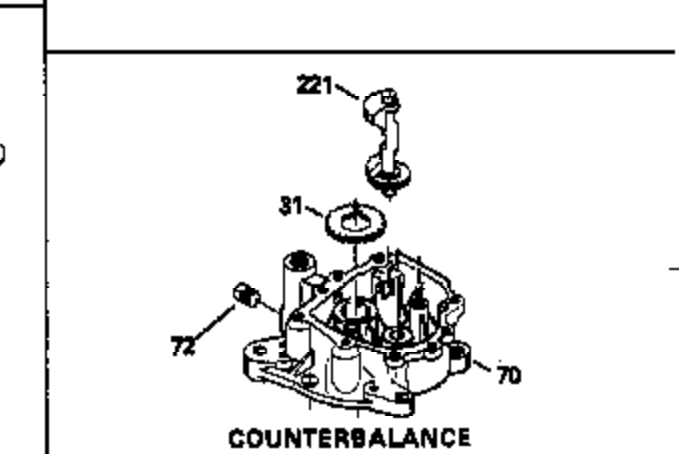

ILLUSTRATION SHOWS TYPICAL PARTS ONLY. ORDER BY PART NUMBER. PARTS NOT LISTED ARE SUPPLIED BY DEM.

Ref #	Part Number	Qty	Description
16	32651		Lever, Governor
19	31361		Spring, Governor
64	30063		Screw, Torx T-30, 1/4-20 x 1/2"
70	33580		Flange Ass'y. (Incl. 72, 75, 80 & 81)
72	31927		Plug, Pipe
92	650815		Washer, Belleville
103	650516		Screw, 1/4-20 x 1-1/8"
186	33860		Link, Governor-to-throttle
202	31342		Spring, Compression
205	650549		Screw, 5-40 x 7/16"
210	27793		Clip, Conduit
211	28942		Screw, 10-32 x 3/8"
222	28820		Screw, 10-32 x 1/2"
241	33266		Bracket, Air cleaner
242	33267		Bracket, Air cleaner
245	33268		Element, Air cleaner
250	33269A		Cover, Air cleaner
251	650513		Nut, Wing, 1/4-20
274	27930		* Exhaust Gasket (use as required)
277	650729		Screw, 5/16-18 x 3-3/16" (Use As Req.)
277	651002		Screw, 5/16-18 x 4-3/16" (Use As Req.)
277	30196		Screw, 5/16-18 x 3/4" (Use As Req.)
286	33662		Hub & Screen Assy., Starter
287	29752		Nut & Whizlock, 1/4-28
313	33876		Gasket, Stator
319	650874		Screw, 10-32 x 15/32"
320	610938		Regulator, Rectifier (7 amp)
330	34254		Wire Harness
341A	32765		Clamp, Blower housing extension
375	610979		Magneto (w/ring gear) (12 volt, 7 amp) NOTE: The following complete magnetos are not available as an assembly. The magneto numbers are shown for reference purposes only. Order component parts individually, as shown in parts breakdown. (Refer to Division 5 Section B, page 36 for breakdown or Fi
377	30547A		Contact Assy., Breaker
390	590479		Rewind Starter NOTE: Replacement hardware may differ when servicing starter assy. or blower housing. Refer to Service Bulletin 508. (Refer to Division 5, Section C, page 30 for breakdown or Fiche 10A, Grid G-9))
415	730130		Exh.Adapter Kit (Incl. 274 & 277)(As req.)