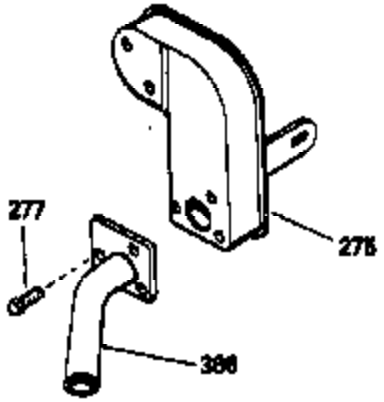

**VIEW 3 of 3
MUFFLER (QUIET)
(OPTIONAL)**

**DEBRIS SCREEN KIT
(OPTIONAL)**