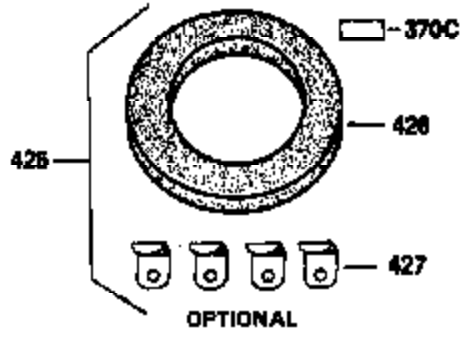

ILLUSTRATION SHOWS TYPICAL PARTS ONLY. ORDER BY PART NUMBER. PARTS NOT LISTED ARE SUPPLIED BY OEM.

**OPTIONAL SPARK
ARRESTOR**

**VIEW 3 of 3
MUFFLER (QUIET)
(OPTIONAL)**

**DEBRIS SCREEN KIT
(OPTIONAL)**

Ref #	Part Number	Qty	Description
275C	35824		Muffler (Quiet) (Optional)
275	33280A		Muffler
277	650729		Screw, 5/16-18 x 3-3/16" (Use As Req.)
277	651002		Screw, 5/16-18 x 4-3/16" (Use As Req.)
277	30196		Screw, 5/16-18 x 3/4" (Use As Req.)
370C	34870		Decal, Instruction (Optional)
370D	34387		Decal, Instruction (Optional)
408	35570		Screen Seal (Optional)
409	35569		Spacer (Optional)
410	730573		Opt.Screen Kit(Incl.370D,408,409,411, 413)
411	35568		Debris Screen (Optional)
413	650907		Screw, 5/16-18 x 1-5/8" (Optional)
416	34479		Spark Arrestor Kit (Optional)
425	730572		Starter Muff Kit(Incl.370C,426,427)(O pt.)
426	34687		Starter Air Cleaner (Optional)
427	34869		Starter Air Cleaner Bracket (Optional)