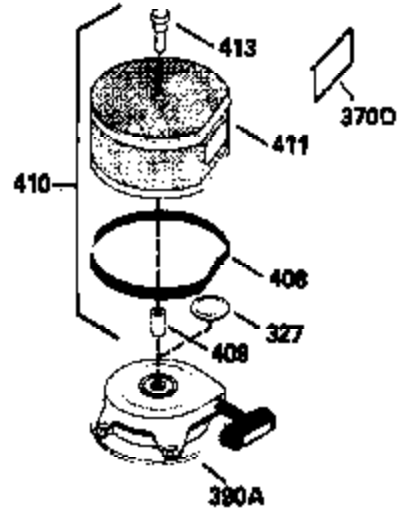

ILLUSTRATION SHOWS TYPICAL PARTS ONLY. ORDER BY PART NUMBER. PARTS NOT LISTED ARE SUPPLIED BY OEM.

**OPTIONAL SPARK
ARRESTOR**

**VIEW 3 of 3
MUFFLER (QUIET)
(OPTIONAL)**

**DEBRIS SCREEN KIT
(OPTIONAL)**

Ref #	Part Number	Qty	Description
275C	35824		Muffler (Quiet) (Optional)
275	33280A		Muffler
277	650729		Screw, 5/16-18 x 3-3/16" (Use As Req.)
277	651002		Screw, 5/16-18 x 4-3/16" (Use As Req.)
277	30196		Screw, 5/16-18 x 3/4" (Use As Req.)
370C	34870		Decal, Instruction (Optional)
370D	34387		Decal, Instruction (Optional)
408	35570		Screen Seal (Optional)
409	35569		Spacer (Optional)
410	730573		Opt.Screen Kit(Incl.370D,408,409,411, 413)
411	35568		Debris Screen (Optional)
413	650907		Screw, 5/16-18 x 1-5/8" (Optional)
416	34479		Spark Arrestor Kit (Optional)
425	730572		Starter Muff Kit(Incl.370C,426,427)(O pt.)
426	34687		Starter Air Cleaner (Optional)
427	34869		Starter Air Cleaner Bracket (Optional)