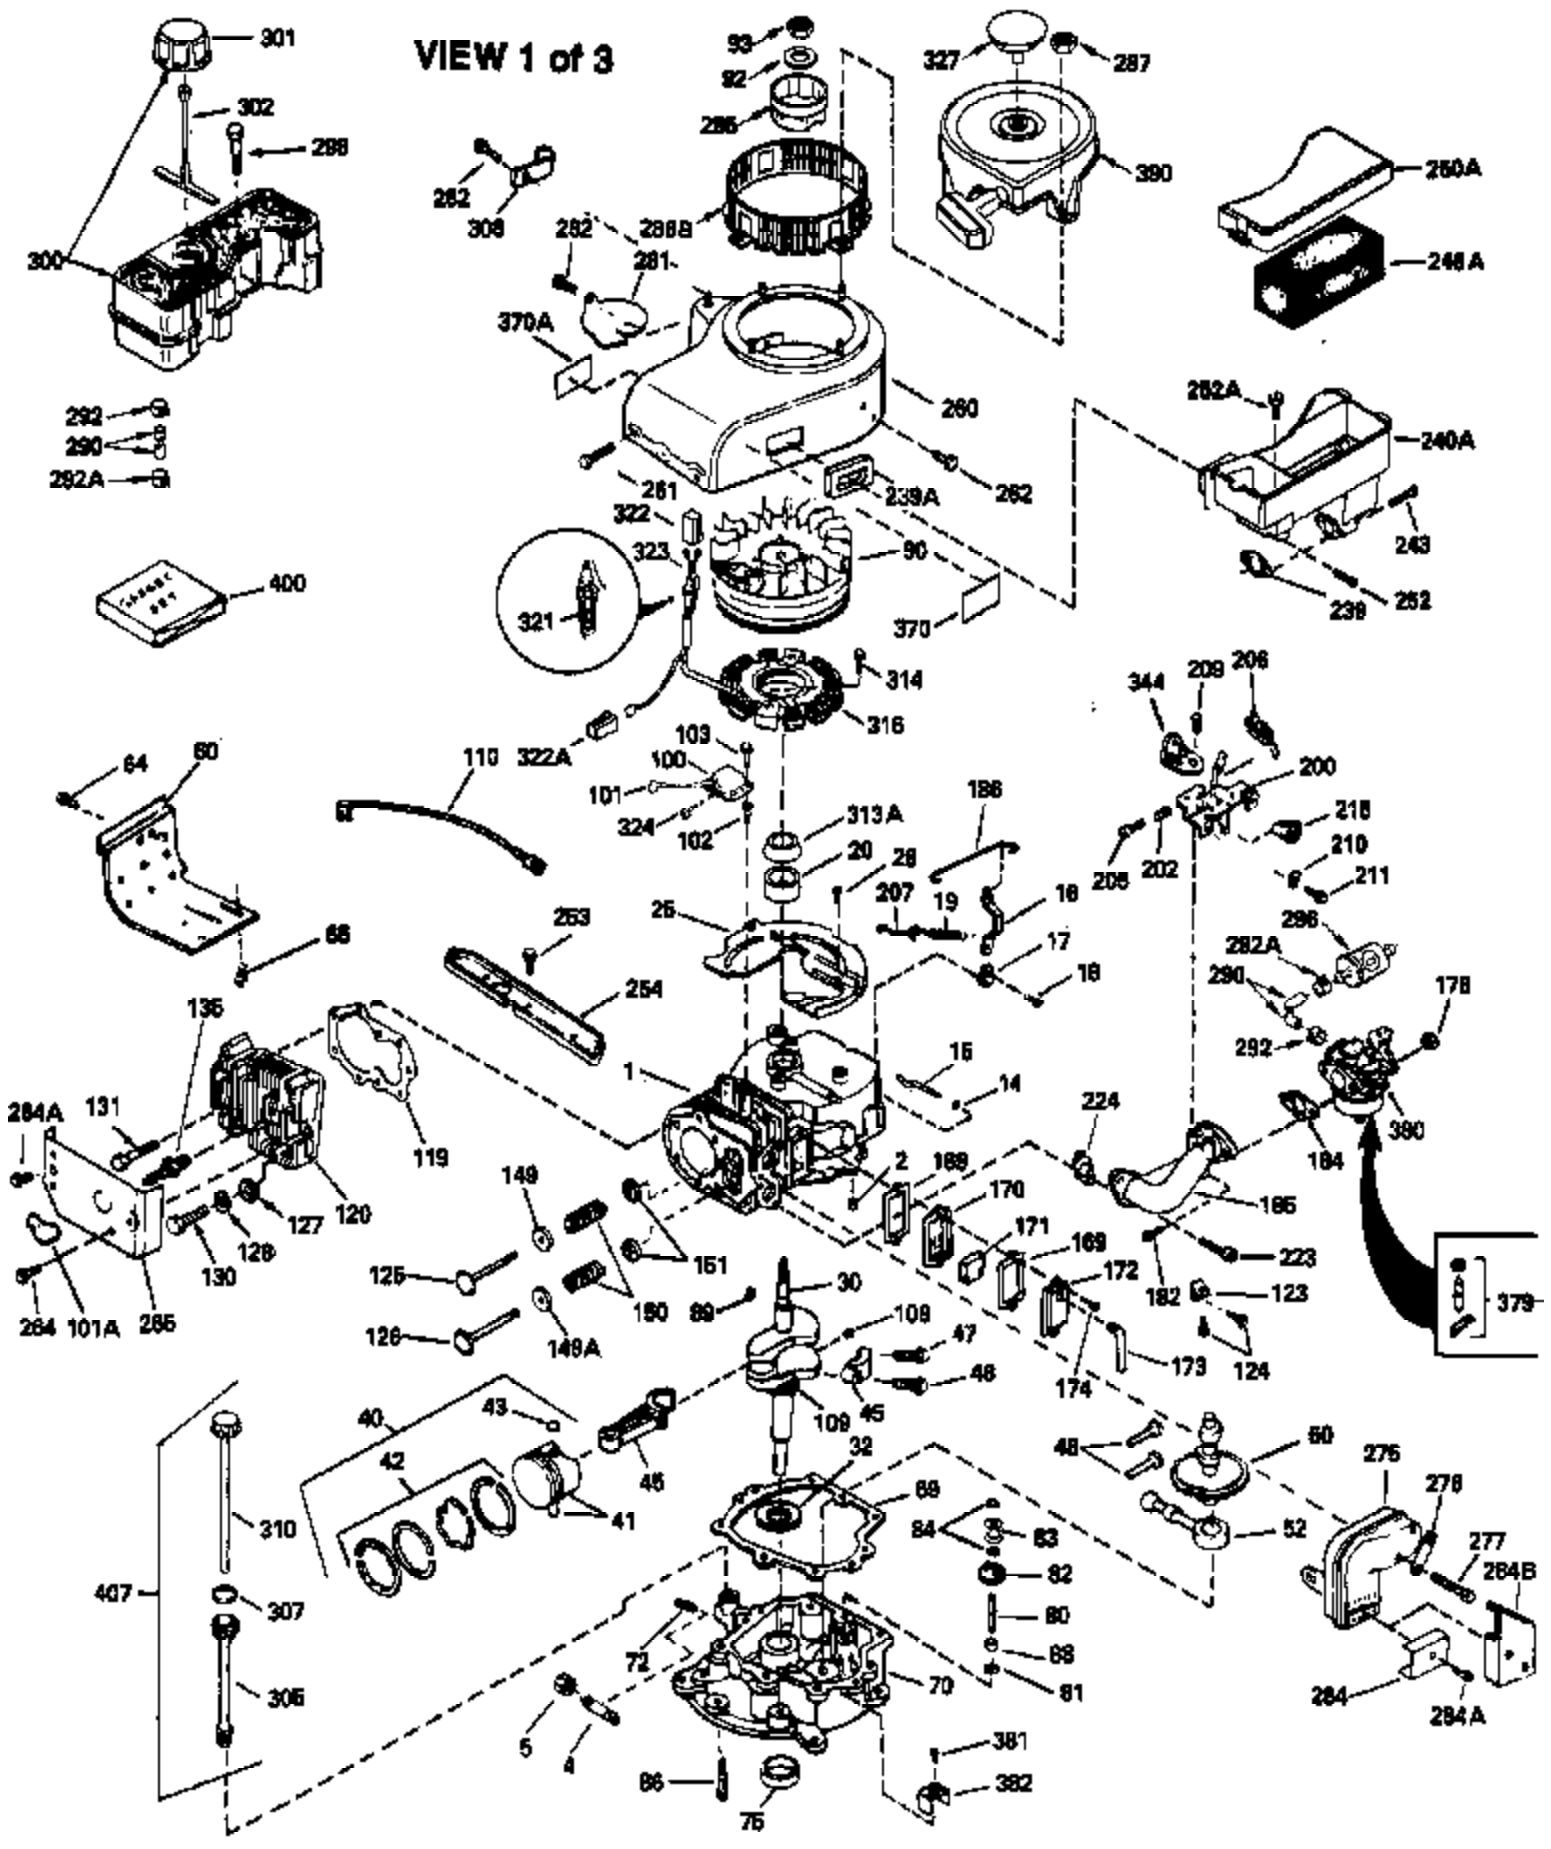

ILLUSTRATION SHOWS TYPICAL PARTS ONLY. ORDER BY PART NUMBER. PARTS NOT LISTED ARE SUPPLIED BY OEM.

VIEW 1 of 3

Ref #	Part Number	Qty	Description
1	34328B		Cylinder (Incl. 2, 20 & 149)(3-1/8" B ore)
2	27652		Pin, Dowel
14	28277		Washer, Flat
15	33577		Rod, Governor
16	32651		Lever, Governor
17	31335		Clamp, Governor lever
18	650548		Screw, 8-32 x 5/16"
19	31361		Spring, Governor
20	32630		Seal, Oil
25	35256A		Baffle, Blower housing
26	650561		Screw, 1/4-20 x 5/8"
30	33294B		Crankshaft (Incl. 108 & 109)
32	35653		Washer (1-3/8" I.D. 1-3/4" O.D. .015" thick)
40	34552		Piston, Pin & Ring Set (Std.) (3-1/8" Bore)
40	34553		Piston, Pin & Ring Set (.010" OS)
40	34554		Piston, Pin & Ring Set (.020" OS)
41	34329A		Piston & Pin Ass'y. (Std.)(Incl. 43)(3-1/8")
41	34330A		Piston & Pin Ass'y. (.010" OS) (Incl. 43)
41	34331A		Piston & Pin Ass'y. (.020" OS) (Incl. 43)
42	34332		Ring Set (Std.) (3-1/8" Bore)
42	34333		Ring Set (.010" OS)
42	34334		Ring Set (.020" OS)
43	27888		Ring, Piston Pin retaining
45	32591C		Rod Assy., Connecting (Incl. 47)
47	650662C		Bolt, Connecting rod (2 pieces)
48	34034		Lifter, Valve
50	34040		Camshaft (MCR)
52	31356		Pump Assy., Oil
60	33273A		Extension, Blower housing
64	30063		Screw, Torx T-30, 1/4-20 x 1/2"
65	650128		Screw, 10-24 x 1/2"
69	35262		* Gasket, Mounting flange
70	33580		Flange Ass'y. (Incl. 72, 75, 80 & 81)
72	31927		Plug, Pipe
75	31950		Seal, Oil
80	30668		Shaft, Mechanical governor
81	30590A		Washer, Flat
82	30591		Gear Assy., Governor (Incl. 81)
83	30588A		Spool, Governor
84	29193		Ring, Retaining
86	650833		Screw, 1/4-20 x 1-3/16"
88	31707A		Governor Spacer Assy. (Incl. 81)
89	32589		Key, Flywheel
92	650815		Washer, Belleville
93	8116		Nut, Hex, 1/2-20
101	610118		Cover, Spark plug (Use as required)
103	650516		Screw, 1/4-20 x 1-1/8"
108	29783		Pin, Crankshaft
109	33245		Gear, Crankshaft
110	610683		Wire, Cut off
119	34041A		* Gasket, Cylinder head
120	34030		Head, Cylinder
123	33261		Bracket, Intake pipe
124	650738		Screw, 1/4-20 x 5/8"
125	27878A		Exhaust Valve (Std.) (Incl. 151)
125	27880A		Exhaust Valve (1/32" OS) (Incl. 151)
126	34035		Intake Valve (Std.) (Incl. 151)
126	34036		Intake Valve (1/32" OS) (Incl. 151)