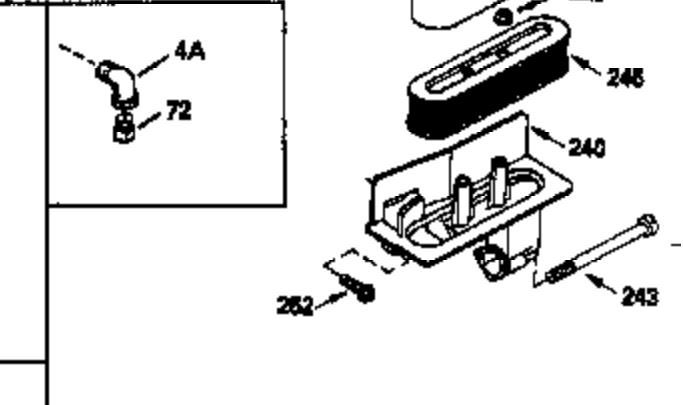

STANDARD POINT IGNITION