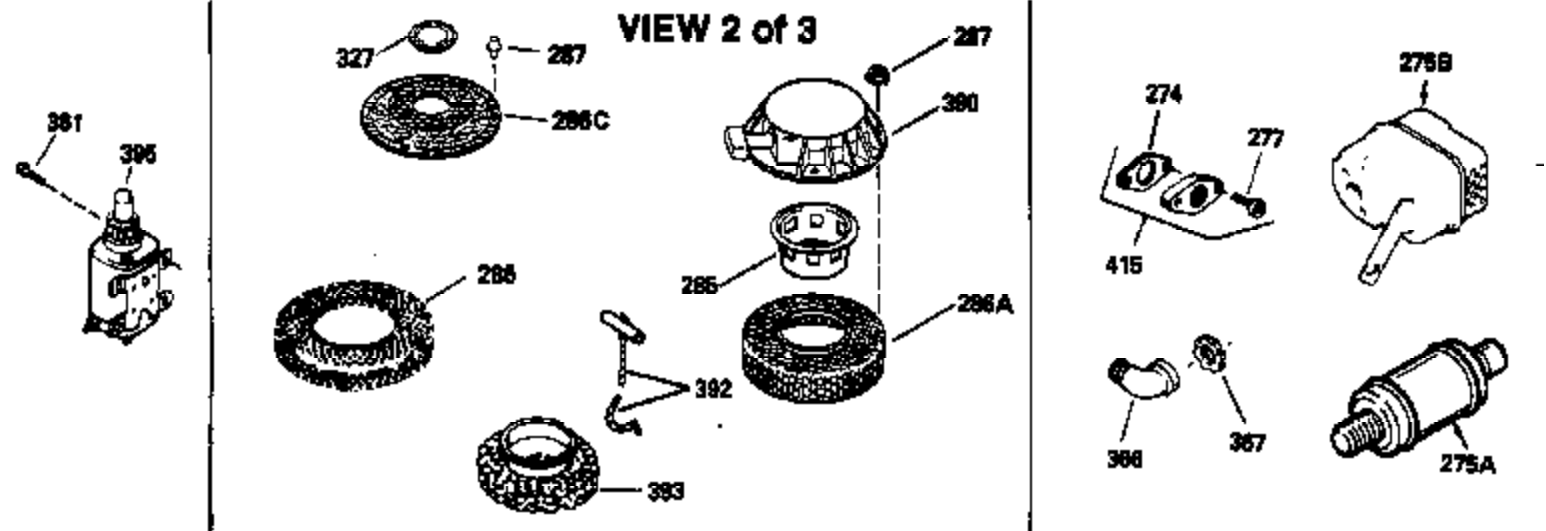

ILLUSTRATION SHOWS TYPICAL PARTS ONLY. ORDER BY PART NUMBER. PARTS NOT LISTED ARE SUPPLIED BY DEM.