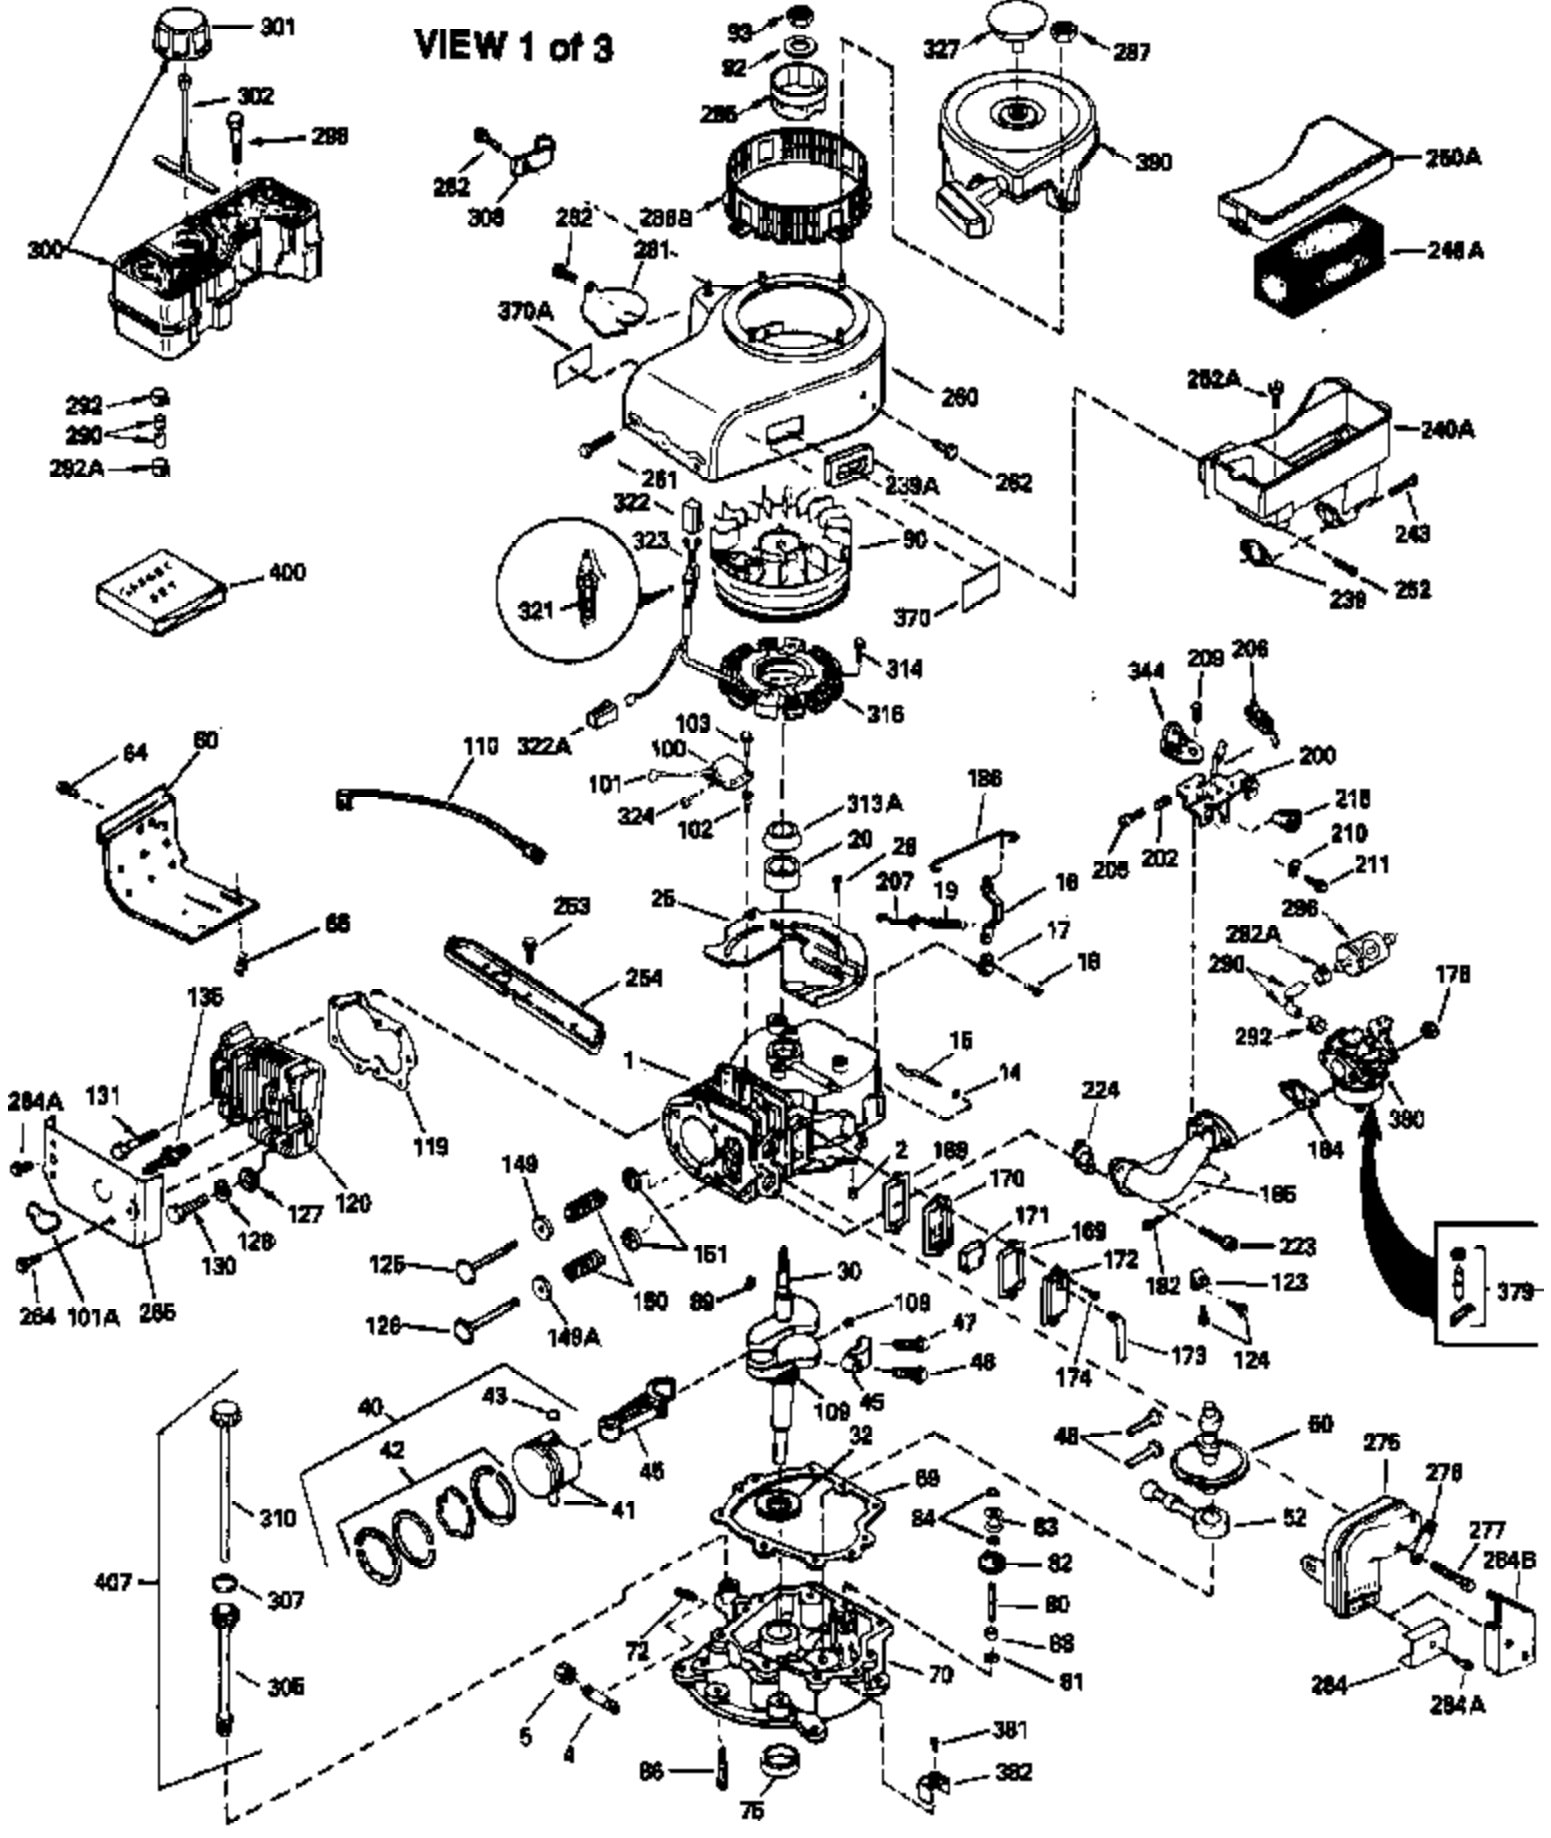

ILLUSTRATION SHOWS TYPICAL PARTS ONLY. ORDER BY PART NUMBER. PARTS NOT LISTED ARE SUPPLIED BY OEM.

VIEW 1 of 3

Ref #	Part Number	Qty	Description
1	34328B		Cylinder (Incl. 2, 20 & 149)(3-1/8" B ore)
2	27652		Pin, Dowel
14	28277		Washer, Flat
15	33577		Rod, Governor
16	32651		Lever, Governor
17	31335		Clamp, Governor lever
18	650548		Screw, 8-32 x 5/16"
19	31361		Spring, Governor
20	32630		Seal, Oil
25	35256A		Baffle, Blower housing
26	650561		Screw, 1/4-20 x 5/8"
30	33644B		Crankshaft (Incl. 108 & 109)
32	35653		Washer (1-3/8" I.D. 1-3/4" O.D. .015" thick)
40	34552		Piston, Pin & Ring Set (Std.) (3-1/8" Bore)
40	34553		Piston, Pin & Ring Set (.010" OS)
40	34554		Piston, Pin & Ring Set (.020" OS)
41	34329A		Piston & Pin Ass'y. (Std.)(Incl. 43)(3-1/8")
41	34330A		Piston & Pin Ass'y. (.010" OS) (Incl. 43)
41	34331A		Piston & Pin Ass'y. (.020" OS) (Incl. 43)
42	34332		Ring Set (Std.) (3-1/8" Bore)
42	34333		Ring Set (.010" OS)
42	34334		Ring Set (.020" OS)
43	27888		Ring, Piston Pin retaining
45	32591C		Rod Assy., Connecting (Incl. 47)
47	650662C		Bolt, Connecting rod (2 pieces)
48	34034		Lifter, Valve
50	34040		Camshaft (MCR)
52	31356		Pump Assy., Oil
60	33273A		Extension, Blower housing
64	30063		Screw, Torx T-30, 1/4-20 x 1/2"
65	650128		Screw, 10-24 x 1/2"
69	35262		* Gasket, Mounting flange
70	33580		Flange Ass'y. (Incl. 72, 75, 80 & 81)
72	31927		Plug, Pipe
75	31950		Seal, Oil
80	30668		Shaft, Mechanical governor
81	30590A		Washer, Flat
82	30591		Gear Assy., Governor (Incl. 81)
83	30588A		Spool, Governor
84	29193		Ring, Retaining
86	650833		Screw, 1/4-20 x 1-3/16"
88	31707A		Governor Spacer Assy. (Incl. 81)
89	32589		Key, Flywheel
92	650815		Washer, Belleville
93	8116		Nut, Hex, 1/2-20
101	610118		Cover, Spark plug (Use as required)
103	650489		Screw, 1/4-20 x 5/8"
108	29783		Pin, Crankshaft
109	33245		Gear, Crankshaft
110	30831		Ground Wire
119	34041A		* Gasket, Cylinder head
120	34030		Head, Cylinder
123	33261		Bracket, Intake pipe
124	650738		Screw, 1/4-20 x 5/8"
125	27878A		Exhaust Valve (Std.) (Incl. 151)
125	27880A		Exhaust Valve (1/32" OS) (Incl. 151)
126	34035		Intake Valve (Std.) (Incl. 151)
126	34036		Intake Valve (1/32" OS) (Incl. 151)