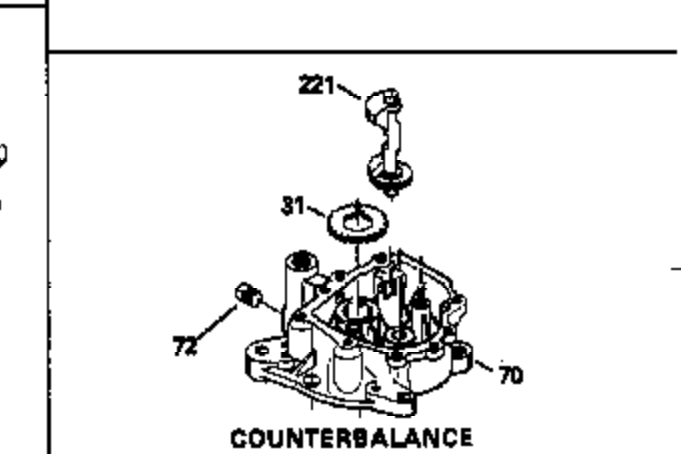

STANDARD POINT IGNITION