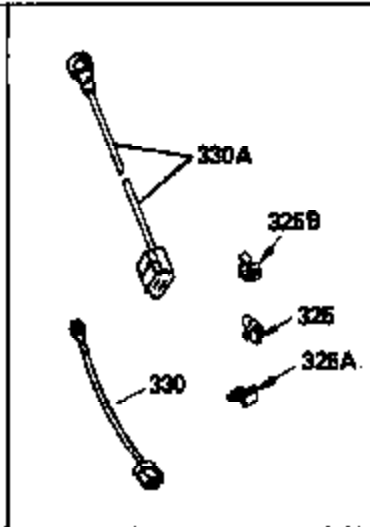

ILLUSTRATION SHOWS TYPICAL PARTS ONLY. ORDER BY PART NUMBER. PARTS NOT LISTED ARE SUPPLIED BY DEM.