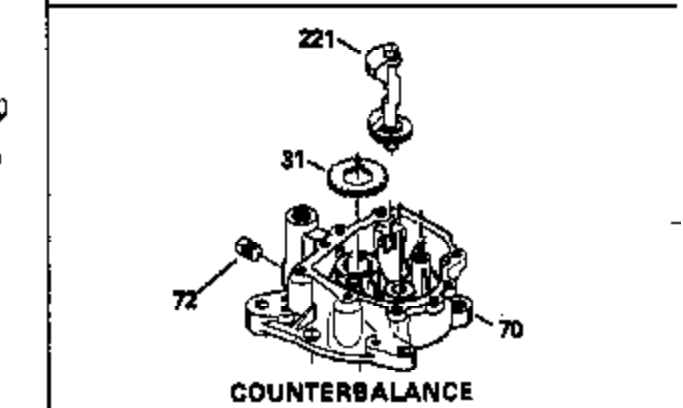

STANDARD POINT IGNITION