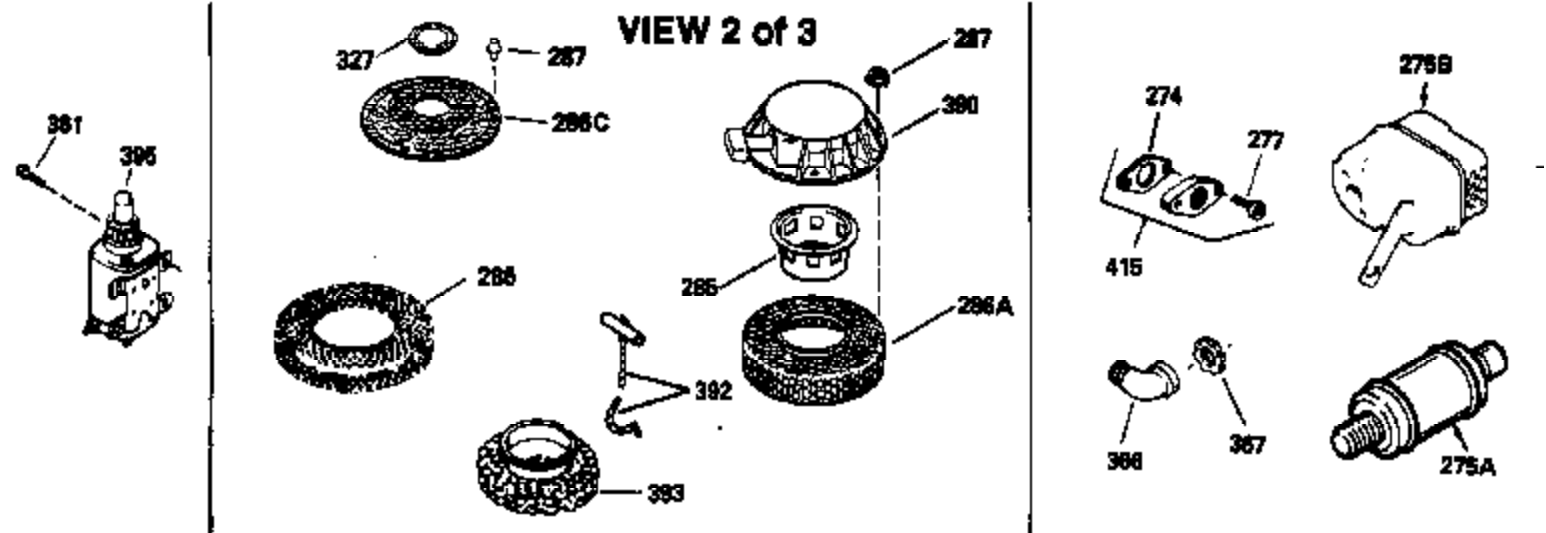

ILLUSTRATION SHOWS TYPICAL PARTS ONLY. ORDER BY PART NUMBER. PARTS NOT LISTED ARE SUPPLIED BY DEM.