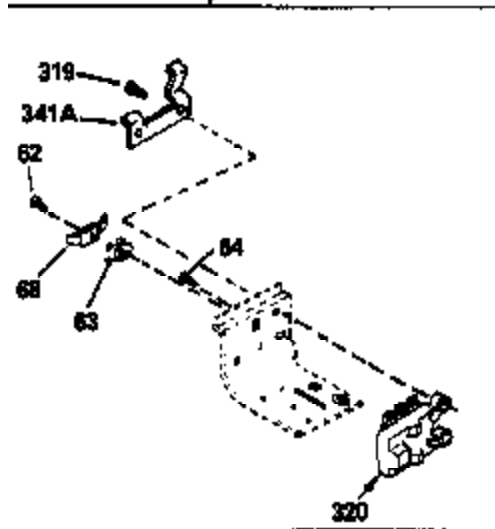

ILLUSTRATION SHOWS TYPICAL PARTS ONLY. ORDER BY PART NUMBER. PARTS NOT LISTED ARE SUPPLIED BY DEM.