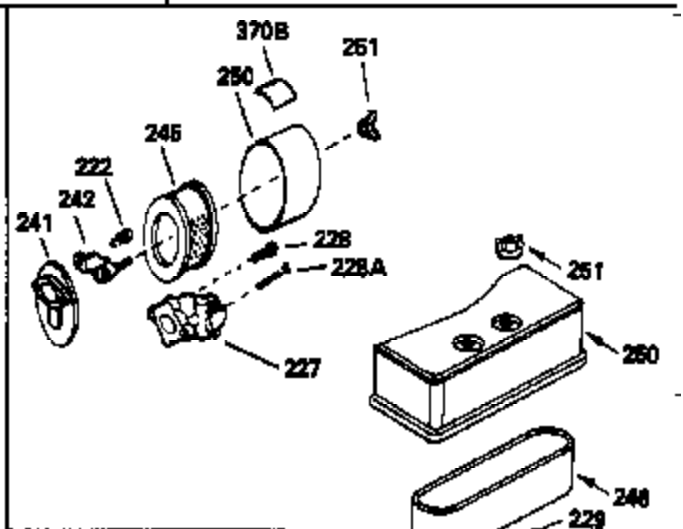

ILLUSTRATION SHOWS TYPICAL PARTS ONLY. ORDER BY PART NUMBER. PARTS NOT LISTED ARE SUPPLIED BY DEM.