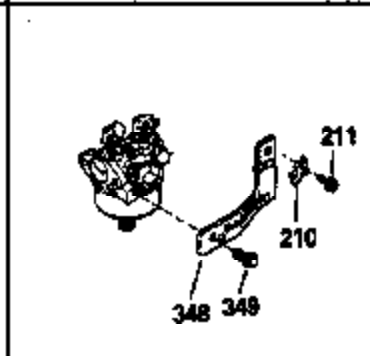

STANDARD POINT IGNITION