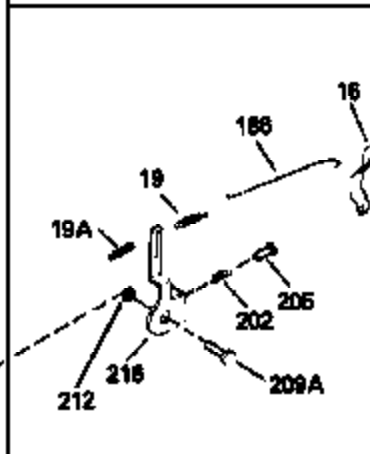

STANDARD POINT IGNITION