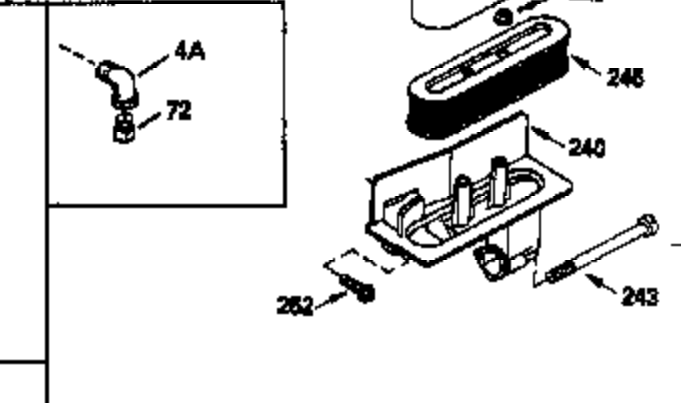

STANDARD POINT IGNITION