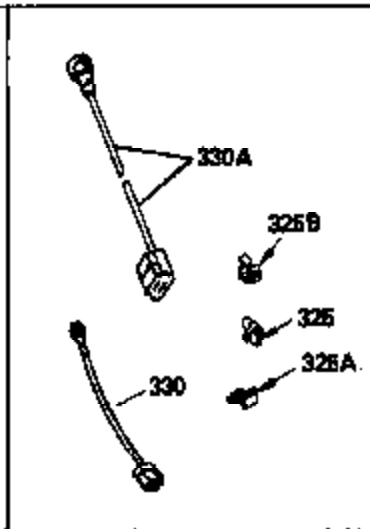

ILLUSTRATION SHOWS TYPICAL PARTS ONLY. ORDER BY PART NUMBER. PARTS NOT LISTED ARE SUPPLIED BY DEM.