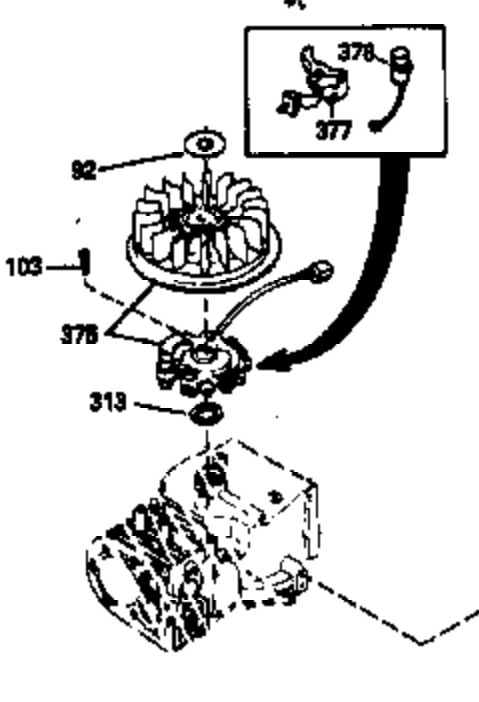

STANDARD POINT IGNITION