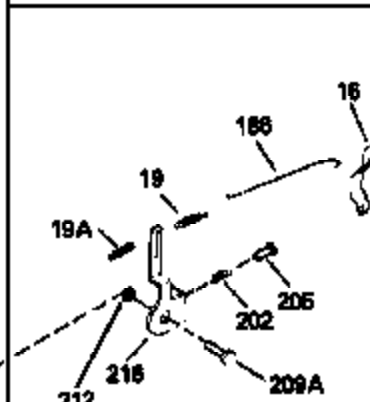

STANDARD POINT IGNITION