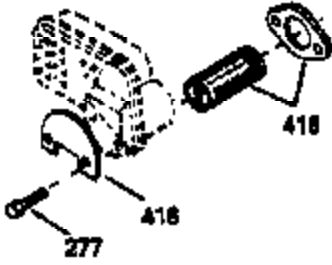

ILLUSTRATION SHOWS TYPICAL PARTS ONLY. ORDER BY PART NUMBER. PARTS NOT LISTED ARE SUPPLIED BY OEM.

**OPTIONAL SPARK
ARRESTOR**