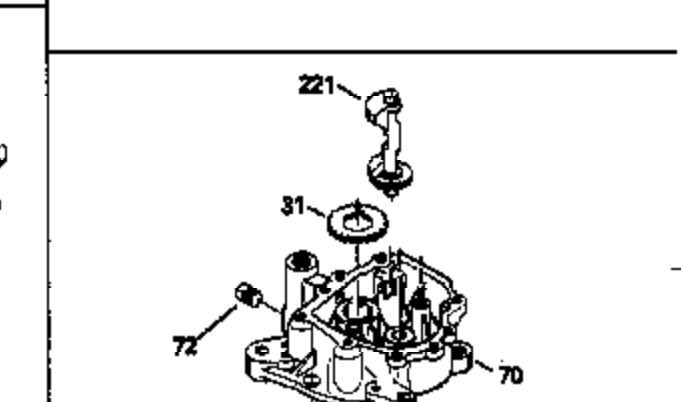

STANDARD POINT IGNITION