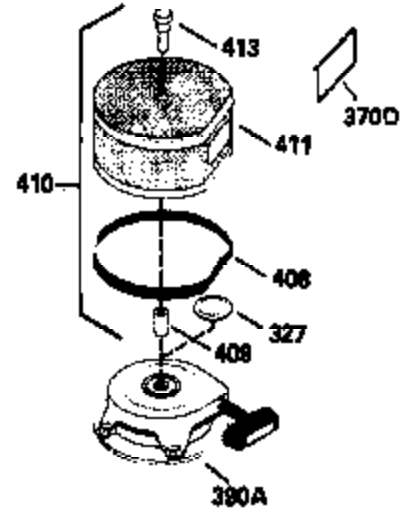

**VIEW 3 of 3
MUFFLER (QUIET)
(OPTIONAL)**

**DEBRIS SCREEN KIT
(OPTIONAL)**