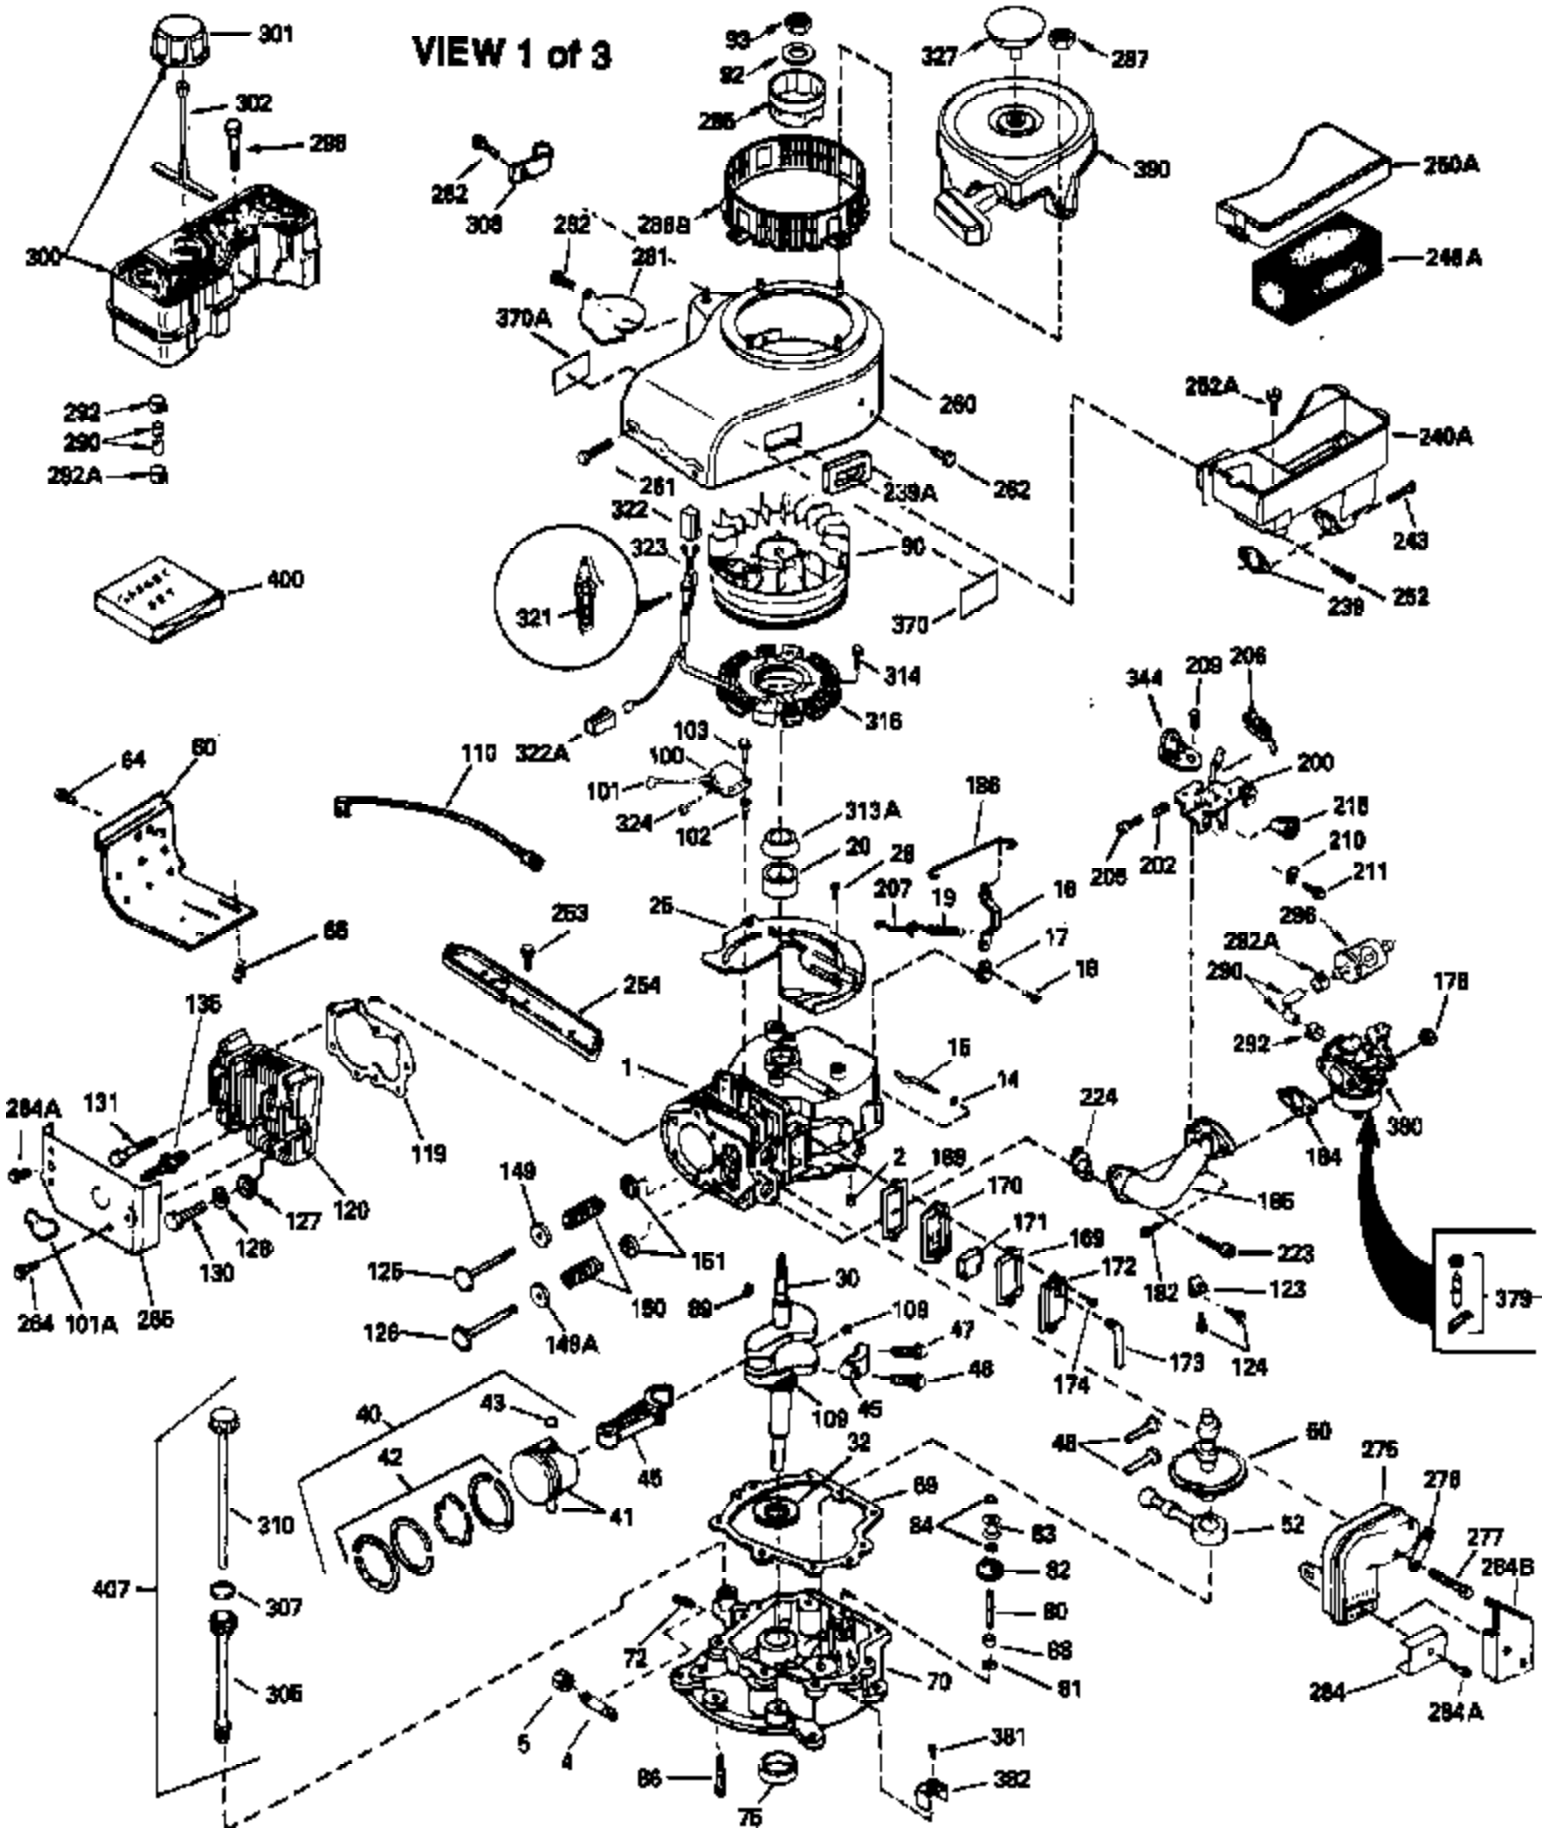

ILLUSTRATION SHOWS TYPICAL PARTS ONLY. ORDER BY PART NUMBER. PARTS NOT LISTED ARE SUPPLIED BY OEM.

VIEW 1 of 3

Ref #	Part Number	Qty	Description
1	34328B		Cylinder (Incl. 2, 20 & 149)(3-1/8" B ore)
2	27652		Pin, Dowel
14	28277		Washer, Flat
15	35082		Rod, Governor
16	32651		Lever, Governor
17	31335		Clamp, Governor lever
18	650548		Screw, 8-32 x 5/16"
19	34043		Spring, Extension
20	32630		Seal, Oil
25	35256A		Baffle, Blower housing
26	650561		Screw, 1/4-20 x 5/8"
30	33644B		Crankshaft (Incl. 108 & 109)
32	35653		Washer (1-3/8" I.D. 1-3/4" O.D. .015" thick)
40	34552		Piston, Pin & Ring Set (Std.) (3-1/8" Bore)
40	34553		Piston, Pin & Ring Set (.010" OS)
40	34554		Piston, Pin & Ring Set (.020" OS)
41	34329A		Piston & Pin Ass'y. (Std.)(Incl. 43)(3-1/8")
41	34330A		Piston & Pin Ass'y. (.010" OS) (Incl. 43)
41	34331A		Piston & Pin Ass'y. (.020" OS) (Incl. 43)
42	34332		Ring Set (Std.) (3-1/8" Bore)
42	34333		Ring Set (.010" OS)
42	34334		Ring Set (.020" OS)
43	27888		Ring, Piston Pin retaining
45	32591C		Rod Assy., Connecting (Incl. 47)
47	650662C		Bolt, Connecting rod (2 pieces)
48	34034		Lifter, Valve
50	34040		Camshaft (MCR)
52	31356		Pump Assy., Oil
60	33273A		Extension, Blower housing
64	30063		Screw, Torx T-30, 1/4-20 x 1/2"
65	650128		Screw, 10-24 x 1/2"
69	35262		* Gasket, Mounting flange
70	33580		Flange Ass'y. (Incl. 72, 75, 80 & 81)
72	31927		Plug, Pipe
75	31950		Seal, Oil
80	30668		Shaft, Mechanical governor
81	30590A		Washer, Flat
82	30591		Gear Assy., Governor (Incl. 81)
83	30588A		Spool, Governor
84	29193		Ring, Retaining
86	650833		Screw, 1/4-20 x 1-3/16"
88	31707A		Governor Spacer Assy. (Incl. 81)
89	32589		Key, Flywheel
92	650793		Washer, Flat
92	650815		Washer, Belleville
93	8116		Nut, Hex, 1/2-20
101	610118		Cover, Spark plug (Use as required)
103	650516		Screw, 1/4-20 x 1-1/8"
108	29783		Pin, Crankshaft
109	33245		Gear, Crankshaft
119	34041A		* Gasket, Cylinder head
120	34030		Head, Cylinder
123	33261		Bracket, Intake pipe
124	650738		Screw, 1/4-20 x 5/8"
125	27878A		Exhaust Valve (Std.) (Incl. 151)
125	27880A		Exhaust Valve (1/32" OS) (Incl. 151)
126	34035		Intake Valve (Std.) (Incl. 151)
126	34036		Intake Valve (1/32" OS) (Incl. 151)