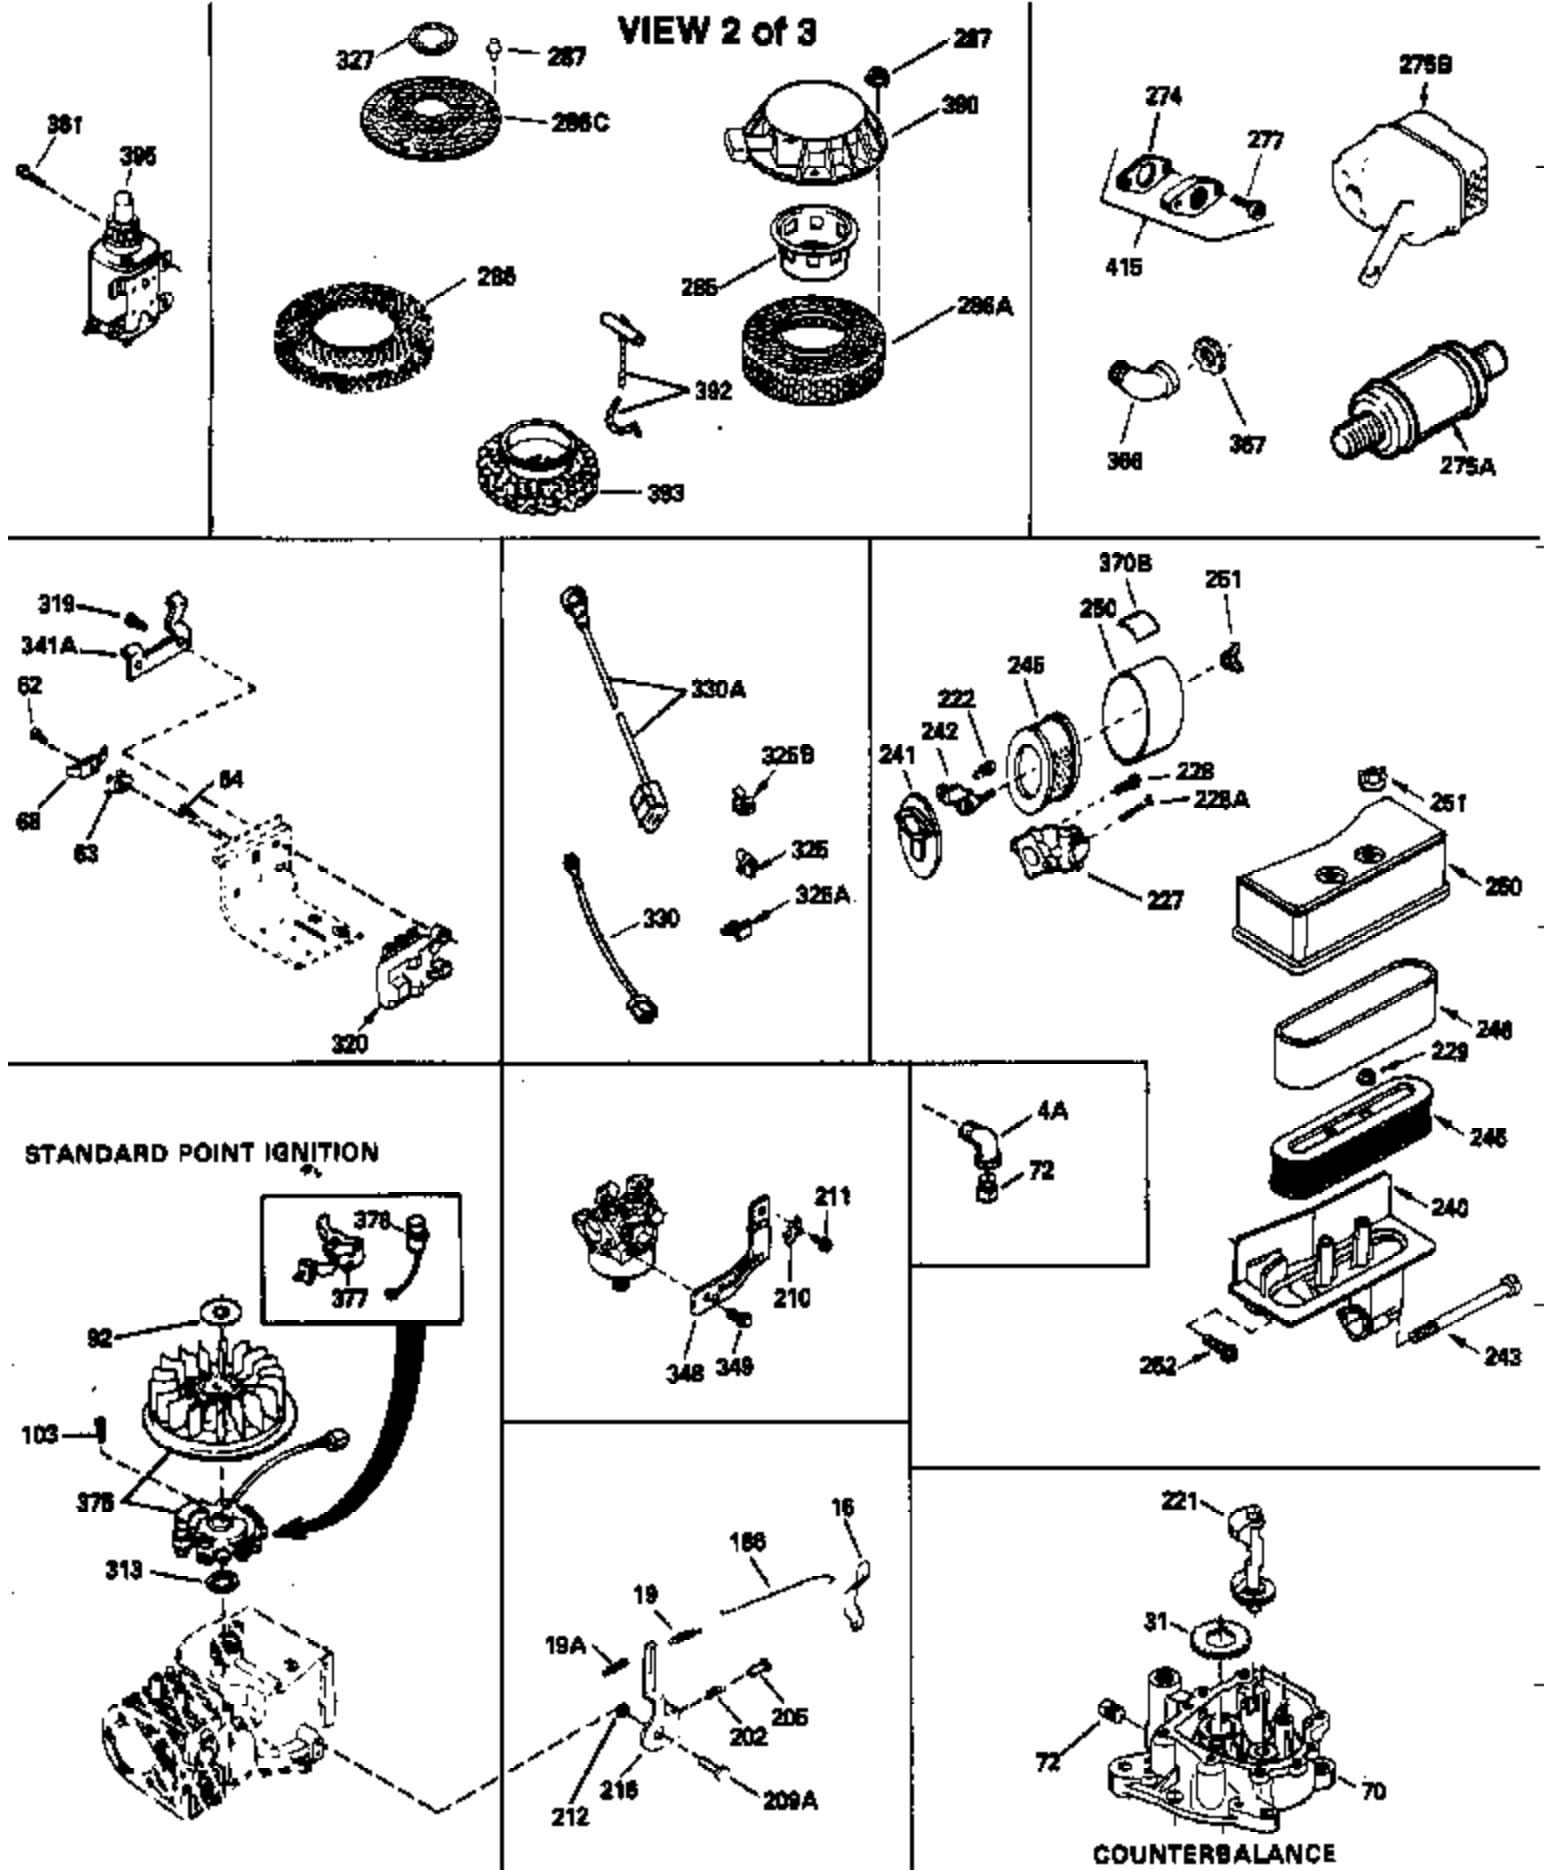

ILLUSTRATION SHOWS TYPICAL PARTS ONLY. ORDER BY PART NUMBER. PARTS NOT LISTED ARE SUPPLIED BY DEM.

Ref #	Part Number	Qty	Description
16	32651		Lever, Governor
19	31361		Spring, Governor
64	30063		Screw, Torx T-30, 1/4-20 x 1/2"
70	33580		Flange Ass'y. (Incl. 72, 75, 80 & 81)
72	31927		Plug, Pipe
92	650815		Washer, Belleville
103	650489		Screw, 1/4-20 x 5/8"
186	33860		Link, Governor-to-throttle
202	31342		Spring, Compression
205	650549		Screw, 5-40 x 7/16"
210	27793		Clip, Conduit
211	28942		Screw, 10-32 x 3/8"
240	34909		Body, Air cleaner
243	650834		Screw, 10-32 x 1-17/32"
274	27930		* Exhaust Gasket (use as required)
277	650729		Screw, 5/16-18 x 3-3/16" (Use As Req.)
277	651002		Screw, 5/16-18 x 4-3/16" (Use As Req.)
277	30196		Screw, 5/16-18 x 3/4" (Use As Req.)
286	33662		Hub & Screen Assy., Starter
287	29752		Nut & Whizlock, 1/4-28
313	33876		Gasket, Stator
375	610842		Magneto NOTE: The following complete magnetos are not available as an assembly. The magneto numbers are shown for reference purposes only. Order component parts individually, as shown in parts breakdown. (Refer to Division 5, Section B, page 28 for breakdown or Fiche 10A, Grid G-2)
377	30547A		Contact Assy., Breaker
378	30548B		Condenser
390	590479		Rewind Starter NOTE: Replacement hardware may differ when servicing starter assy. or blower housing. Refer to Service Bulletin 508. (Refer to Division 5, Section C, page 30 for breakdown or Fiche 10A, Grid G-9))
415	730130		Exh.Adapter Kit (Incl. 274 & 277)(As req.)