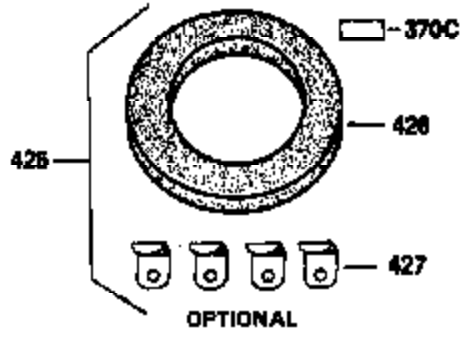

ILLUSTRATION SHOWS TYPICAL PARTS ONLY. ORDER BY PART NUMBER. PARTS NOT LISTED ARE SUPPLIED BY DEM.

**STANDARD POINT IGNITION**

**COUNTERBALANCE**

Ref #	Part Number	Qty	Description
16	32651		Lever, Governor
19	31361		Spring, Governor
62	650760		Screw, 8-32 x 3/8"
63	28545		Grommet, Plastic
64	30063		Screw, Torx T-30, 1/4-20 x 1/2"
68	33356		Terminal, Ground
70	33580		Flange Ass'y. (Incl. 72, 75, 80 & 81)
72	31927		Plug, Pipe
92	650815		Washer, Belleville
103	650489		Screw, 1/4-20 x 5/8"
186	33860		Link, Governor-to-throttle
202	31342		Spring, Compression
205	650549		Screw, 5-40 x 7/16"
210	27793		Clip, Conduit
211	28942		Screw, 10-32 x 3/8"
240	34909		Body, Air cleaner
243	650834		Screw, 10-32 x 1-17/32"
274	27930		* Exhaust Gasket (use as required)
277	650729		Screw, 5/16-18 x 3-3/16" (Use As Req. )
277	651002		Screw, 5/16-18 x 4-3/16" (Use As Req. )
277	30196		Screw, 5/16-18 x 3/4" (Use As Req. )
286	33662		Hub & Screen Assy., Starter
287	29752		Nut & Whizlock, 1/4-28
313	33876		Gasket, Stator
375	610842		Magneto NOTE: The following complete magnetos are not available as an assembly. The magneto numbers are shown for reference purposes only. Order component parts individually, as shown in parts breakdown. (Refer to Division 5, Section B, page 28 for breakdown or Fiche 10A, Grid G-2)
377	30547A		Contact Assy., Breaker
378	30548B		Condenser
390	590479		Rewind Starter NOTE: Replacement hardware may differ when servicing starter assy. or blower housing. Refer to Service Bulletin 508. (Refer to Division 5, Section C, page 30 for breakdown or Fiche 10A, Grid G-9))
415	730130		Exh.Adapter Kit (Incl. 274 & 277)(As req.)

ILLUSTRATION SHOWS TYPICAL PARTS ONLY. ORDER BY PART NUMBER. PARTS NOT LISTED ARE SUPPLIED BY OEM.

**OPTIONAL SPARK  
ARRESTOR**

**VIEW 3 of 3  
MUFFLER (QUIET)  
(OPTIONAL)**

**DEBRIS SCREEN KIT  
(OPTIONAL)**