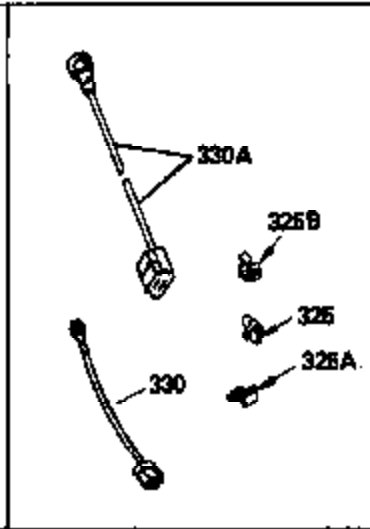

ILLUSTRATION SHOWS TYPICAL PARTS ONLY. ORDER BY PART NUMBER. PARTS NOT LISTED ARE SUPPLIED BY DEM.