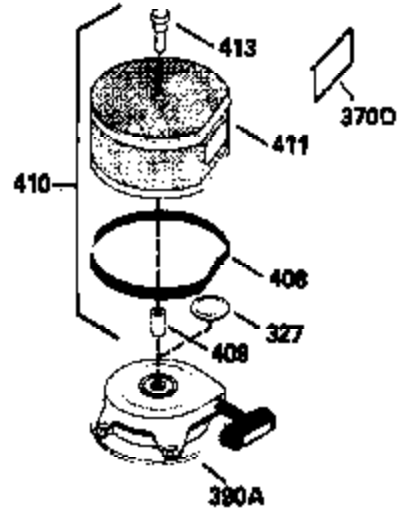

ILLUSTRATION SHOWS TYPICAL PARTS ONLY. ORDER BY PART NUMBER. PARTS NOT LISTED ARE SUPPLIED BY DEM.

**STANDARD POINT IGNITION**

**COUNTERBALANCE**

Ref #	Part Number	Qty	Description
16	32651		Lever, Governor
19	31361		Spring, Governor
62	650760		Screw, 8-32 x 3/8"
63	28545		Grommet, Plastic
64	30063		Screw, Torx T-30, 1/4-20 x 1/2"
68	33356		Terminal, Ground
70	33580		Flange Ass'y. (Incl. 72, 75, 80 & 81)
72	31927		Plug, Pipe
92	650815		Washer, Belleville
103	650489		Screw, 1/4-20 x 5/8"
186	33860		Link, Governor-to-throttle
202	31342		Spring, Compression
205	650549		Screw, 5-40 x 7/16"
210	27793		Clip, Conduit
211	28942		Screw, 10-32 x 3/8"
240	34909		Body, Air cleaner
243	650834		Screw, 10-32 x 1-17/32"
274	27930		* Exhaust Gasket (use as required)
277	650729		Screw, 5/16-18 x 3-3/16" (Use As Req. )
277	651002		Screw, 5/16-18 x 4-3/16" (Use As Req. )
277	30196		Screw, 5/16-18 x 3/4" (Use As Req. )
286	33662		Hub & Screen Assy., Starter
287	29752		Nut & Whizlock, 1/4-28
313	33876		Gasket, Stator
375	610842		Magneto NOTE: The following complete magnetos are not available as an assembly. The magneto numbers are shown for reference purposes only. Order component parts individually, as shown in parts breakdown. (Refer to Division 5, Section B, page 28 for breakdown or Fiche 10A, Grid G-2)
377	30547A		Contact Assy., Breaker
378	30548B		Condenser
390	590479		Rewind Starter NOTE: Replacement hardware may differ when servicing starter assy. or blower housing. Refer to Service Bulletin 508. (Refer to Division 5, Section C, page 30 for breakdown or Fiche 10A, Grid G-9))
415	730130		Exh.Adapter Kit (Incl. 274 & 277)(As req.)

ILLUSTRATION SHOWS TYPICAL PARTS ONLY. ORDER BY PART NUMBER. PARTS NOT LISTED ARE SUPPLIED BY OEM.

**OPTIONAL SPARK  
ARRESTOR**

**VIEW 3 of 3  
MUFFLER (QUIET)  
(OPTIONAL)**

**DEBRIS SCREEN KIT  
(OPTIONAL)**