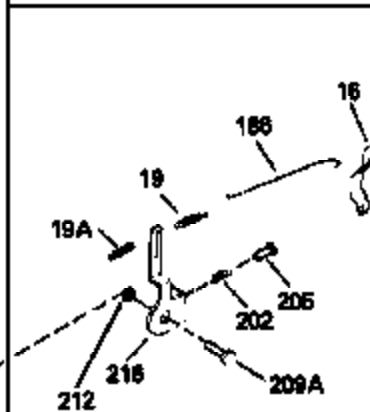

STANDARD POINT IGNITION