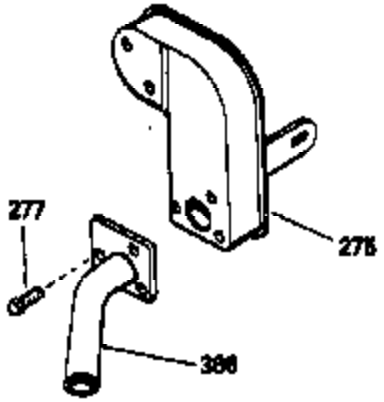

ILLUSTRATION SHOWS TYPICAL PARTS ONLY. ORDER BY PART NUMBER. PARTS NOT LISTED ARE SUPPLIED BY DEM.

**STANDARD POINT IGNITION**

**COUNTERBALANCE**

Ref #	Part Number	Qty	Description
16	32651		Lever, Governor
19	31361		Spring, Governor
62	650760		Screw, 8-32 x 3/8"
63	28545		Grommet, Plastic
64	30063		Screw, Torx T-30, 1/4-20 x 1/2"
68	33356		Terminal, Ground
70	33580		Flange Ass'y. (Incl. 72, 75, 80 & 81)
72	31927		Plug, Pipe
92	650815		Washer, Belleville
103	650489		Screw, 1/4-20 x 5/8"
186	33860		Link, Governor-to-throttle
202	31342		Spring, Compression
205	650549		Screw, 5-40 x 7/16"
210	27793		Clip, Conduit
211	28942		Screw, 10-32 x 3/8"
240	34909		Body, Air cleaner
243	650834		Screw, 10-32 x 1-17/32"
274	27930		* Exhaust Gasket (use as required)
277	650729		Screw, 5/16-18 x 3-3/16" (Use As Req. )
277	651002		Screw, 5/16-18 x 4-3/16" (Use As Req. )
277	30196		Screw, 5/16-18 x 3/4" (Use As Req. )
286	33662		Hub & Screen Assy., Starter
287	29752		Nut & Whizlock, 1/4-28
313	33876		Gasket, Stator
375	610842		Magneto NOTE: The following complete magnetos are not available as an assembly. The magneto numbers are shown for reference purposes only. Order component parts individually, as shown in parts breakdown. (Refer to Division 5, Section B, page 28 for breakdown or Fiche 10A, Grid G-2)
377	30547A		Contact Assy., Breaker
378	30548B		Condenser
390	590479		Rewind Starter NOTE: Replacement hardware may differ when servicing starter assy. or blower housing. Refer to Service Bulletin 508. (Refer to Division 5, Section C, page 30 for breakdown or Fiche 10A, Grid G-9))
415	730130		Exh.Adapter Kit (Incl. 274 & 277)(As req.)

ILLUSTRATION SHOWS TYPICAL PARTS ONLY. ORDER BY PART NUMBER. PARTS NOT LISTED ARE SUPPLIED BY OEM.

**OPTIONAL SPARK  
ARRESTOR**

**VIEW 3 of 3  
MUFFLER (QUIET)  
(OPTIONAL)**

**DEBRIS SCREEN KIT  
(OPTIONAL)**