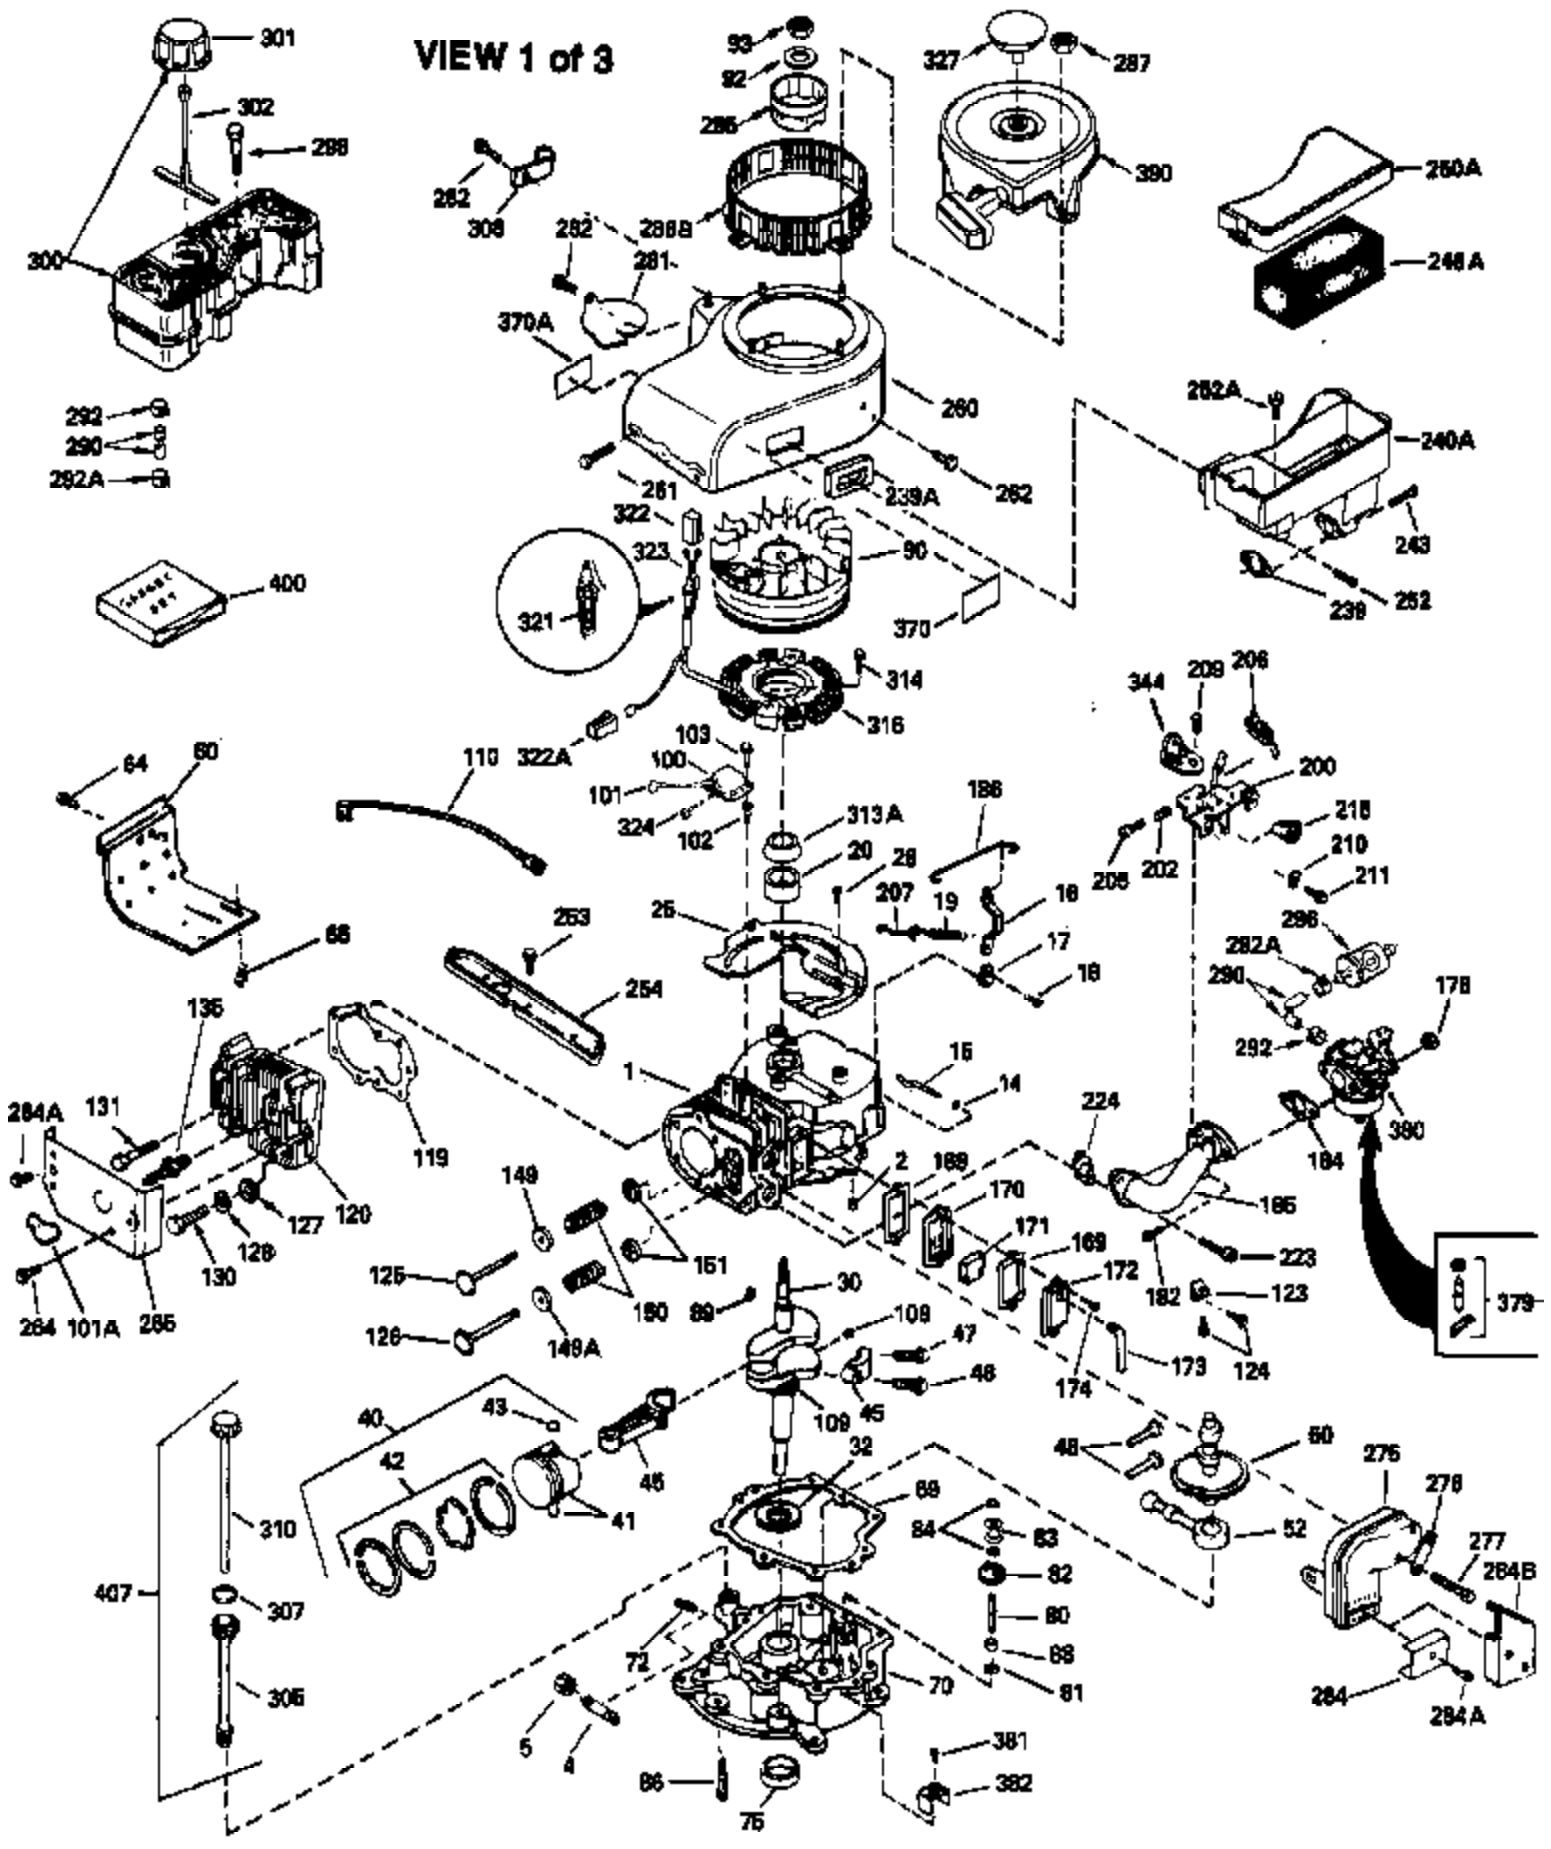

ILLUSTRATION SHOWS TYPICAL PARTS ONLY. ORDER BY PART NUMBER. PARTS NOT LISTED ARE SUPPLIED BY OEM.

VIEW 1 of 3

Ref #	Part Number	Qty	Description
1	34328B		Cylinder (Incl. 2, 20 & 149)(3-1/8" B ore)
2	27652		Pin, Dowel
14	28277		Washer, Flat
15	33577		Rod, Governor
16	32651		Lever, Governor
17	31335		Clamp, Governor lever
18	650548		Screw, 8-32 x 5/16"
19	31361		Spring, Governor
20	32630		Seal, Oil
25	35256A		Baffle, Blower housing
26	650561		Screw, 1/4-20 x 5/8"
30	34181A		Crankshaft (Incl. 108 & 109)
32	35653		Washer (1-3/8" I.D. 1-3/4" O.D. .015" thick)
40	34552		Piston, Pin & Ring Set (Std.) (3-1/8" Bore)
40	34553		Piston, Pin & Ring Set (.010" OS)
40	34554		Piston, Pin & Ring Set (.020" OS)
41	34329A		Piston & Pin Ass'y. (Std.)(Incl. 43)(3-1/8")
41	34330A		Piston & Pin Ass'y. (.010" OS) (Incl. 43)
41	34331A		Piston & Pin Ass'y. (.020" OS) (Incl. 43)
42	34332		Ring Set (Std.) (3-1/8" Bore)
42	34333		Ring Set (.010" OS)
42	34334		Ring Set (.020" OS)
43	27888		Ring, Piston Pin retaining
45	32591C		Rod Assy., Connecting (Incl. 47)
47	650662C		Bolt, Connecting rod (2 pieces)
48	34034		Lifter, Valve
50	34040		Camshaft (MCR)
52	31356		Pump Assy., Oil
60	33273A		Extension, Blower housing
64	30063		Screw, Torx T-30, 1/4-20 x 1/2"
65	650128		Screw, 10-24 x 1/2"
69	35262		* Gasket, Mounting flange
70	33580		Flange Ass'y. (Incl. 72, 75, 80 & 81)
72	31927		Plug, Pipe
75	31950		Seal, Oil
80	30668		Shaft, Mechanical governor
81	30590A		Washer, Flat
82	30591		Gear Assy., Governor (Incl. 81)
83	30588A		Spool, Governor
84	29193		Ring, Retaining
86	650833		Screw, 1/4-20 x 1-3/16"
88	31707A		Governor Spacer Assy. (Incl. 81)
89	32589		Key, Flywheel
92	650815		Washer, Belleville
93	8116		Nut, Hex, 1/2-20
101	610118		Cover, Spark plug (Use as required)
103	650489		Screw, 1/4-20 x 5/8"
108	29783		Pin, Crankshaft
109	33245		Gear, Crankshaft
110	30831		Ground Wire
119	34041A		* Gasket, Cylinder head
120	34030		Head, Cylinder
123	33261		Bracket, Intake pipe
124	650738		Screw, 1/4-20 x 5/8"
125	27878A		Exhaust Valve (Std.) (Incl. 151)
125	27880A		Exhaust Valve (1/32" OS) (Incl. 151)
126	34035		Intake Valve (Std.) (Incl. 151)
126	34036		Intake Valve (1/32" OS) (Incl. 151)