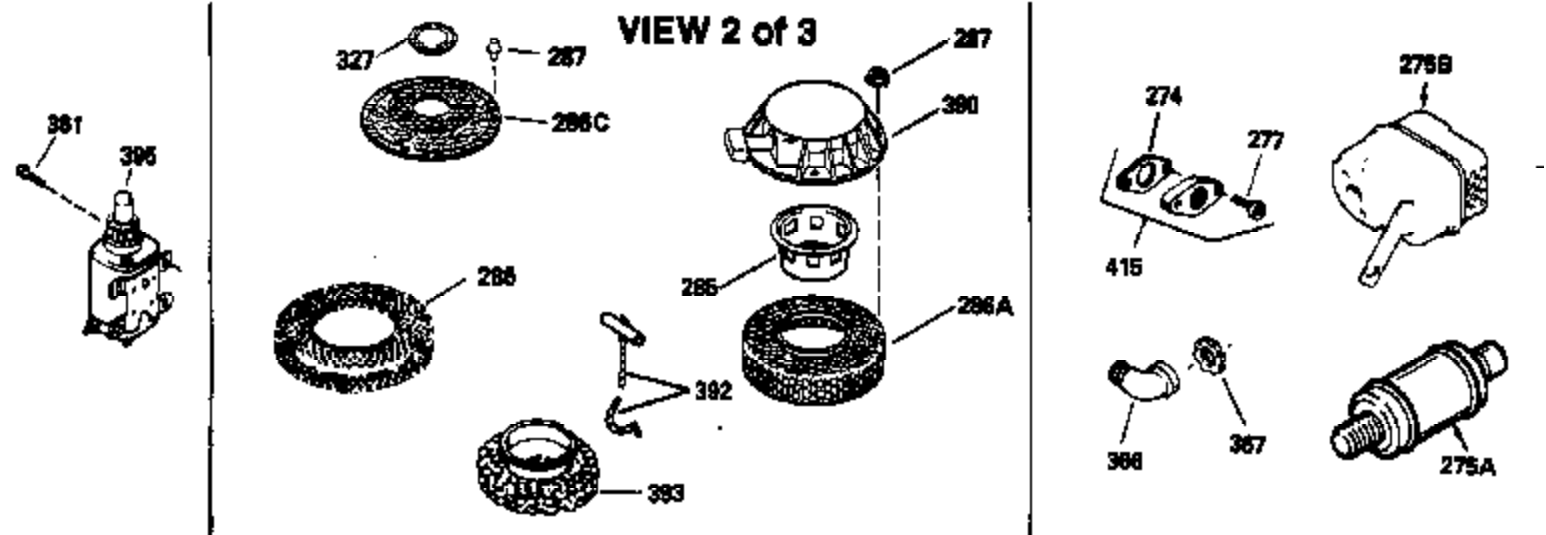

ILLUSTRATION SHOWS TYPICAL PARTS ONLY. ORDER BY PART NUMBER. PARTS NOT LISTED ARE SUPPLIED BY DEM.