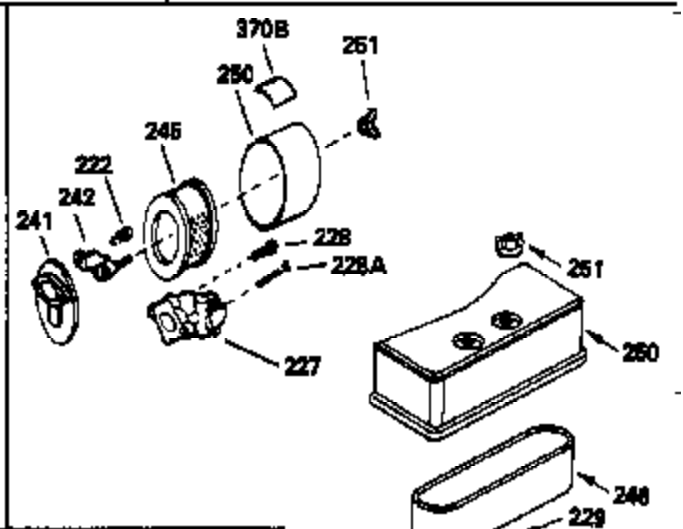

ILLUSTRATION SHOWS TYPICAL PARTS ONLY. ORDER BY PART NUMBER. PARTS NOT LISTED ARE SUPPLIED BY DEM.