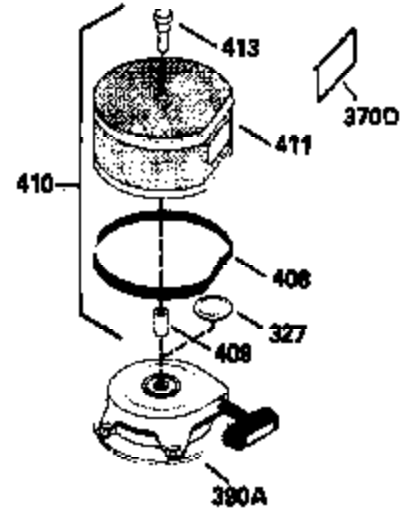

ILLUSTRATION SHOWS TYPICAL PARTS ONLY. ORDER BY PART NUMBER. PARTS NOT LISTED ARE SUPPLIED BY OEM.

**OPTIONAL SPARK
ARRESTOR**

**VIEW 3 of 3
MUFFLER (QUIET)
(OPTIONAL)**

**DEBRIS SCREEN KIT
(OPTIONAL)**

Ref #	Part Number	Qty	Description
275C	35824		Muffler (Quiet) (Optional)
275	33944A		Muffler
277	650729		Screw, 5/16-18 x 3-3/16" (Use As Req.)
277	651002		Screw, 5/16-18 x 4-3/16" (Use As Req.)
277	30196		Screw, 5/16-18 x 3/4" (Use As Req.)
327	35392		Plug, Starter
370C	34870		Decal, Instruction (Optional)
370D	34387		Decal, Instruction (Optional)
390A	590633		Rewind Starter NOTE: Replacement hardware may differ when servicing starter assy. or blower housing. Refer to Service Bulletin 508. (Refer to Division 5, Section C, page 30 for breakdown or Fiche 10A, Grid G-9)
408	35570		Screen Seal (Optional)
409	35569		Spacer (Optional)
410	730573		Opt.Screen Kit(Incl.370D,408,409,411, 413)
411	35568		Debris Screen (Optional)
413	650907		Screw, 5/16-18 x 1-5/8" (Optional)
416	34479		Spark Arrestor Kit (Optional)
425	730572		Starter Muff Kit(Incl.370C,426,427)(O pt.)
426	34687		Starter Air Cleaner (Optional)
427	34869		Starter Air Cleaner Bracket (Optional)