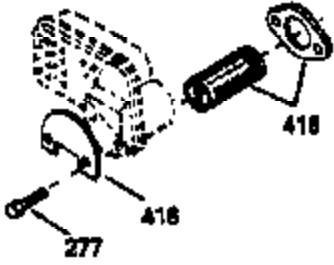

ILLUSTRATION SHOWS TYPICAL PARTS ONLY. ORDER BY PART NUMBER. PARTS NOT LISTED ARE SUPPLIED BY OEM.

**OPTIONAL SPARK
ARRESTOR**