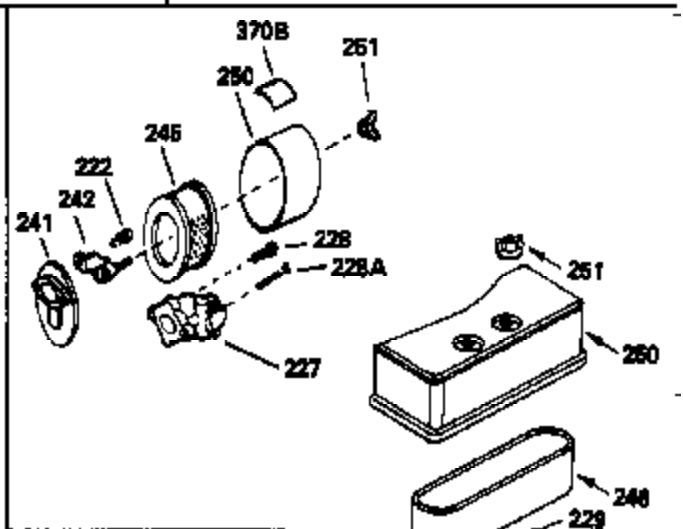

ILLUSTRATION SHOWS TYPICAL PARTS ONLY. ORDER BY PART NUMBER. PARTS NOT LISTED ARE SUPPLIED BY DEM.

Ref #	Part Number	Qty	Description
16	32651		Lever, Governor
19A	34043		Spring, Extension
19	34043		Spring, Extension
64	30063		Screw, Torx T-30, 1/4-20 x 1/2"
70	33580		Flange Ass'y. (Incl. 72, 75, 80 & 81)
72	31927		Plug, Pipe
92	650815		Washer, Belleville
103	650489		Screw, 1/4-20 x 5/8"
186	33860		Link, Governor-to-throttle
202	31342		Spring, Compression
205	650549		Screw, 5-40 x 7/16"
210	27793		Clip, Conduit
211	28942		Screw, 10-32 x 3/8"
240	34909		Body, Air cleaner
243	650834		Screw, 10-32 x 1-17/32"
274	27930		* Exhaust Gasket (use as required)
277	650729		Screw, 5/16-18 x 3-3/16" (Use As Req.)
277	651002		Screw, 5/16-18 x 4-3/16" (Use As Req.)
277	30196		Screw, 5/16-18 x 3/4" (Use As Req.)
285	32125		Cup, Starter
287	29752		Nut & Whizlock, 1/4-28
313	33876		Gasket, Stator
327	35392		Plug, Starter
375	610842		Magneto NOTE: The following complete magnetos are not available as an assembly. The magneto numbers are shown for reference purposes only. Order component parts individually, as shown in parts breakdown. (Refer to Division 5, Section B, page 28 for breakdown or Fiche 10A, Grid G-2)
377	30547A		Contact Assy., Breaker
378	30548B		Condenser
415	730130		Exh.Adapter Kit (Incl. 274 & 277)(As req.)