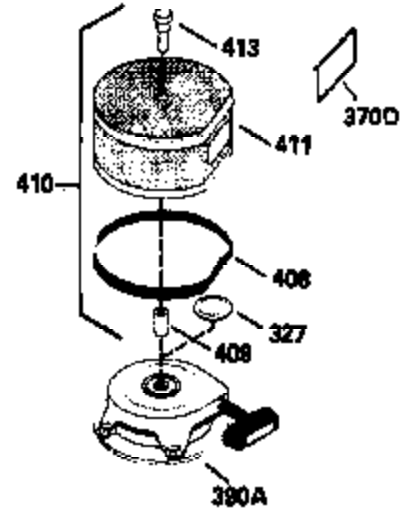

ILLUSTRATION SHOWS TYPICAL PARTS ONLY. ORDER BY PART NUMBER. PARTS NOT LISTED ARE SUPPLIED BY OEM.

**OPTIONAL SPARK
ARRESTOR**

**VIEW 3 of 3
MUFFLER (QUIET)
(OPTIONAL)**

**DEBRIS SCREEN KIT
(OPTIONAL)**

Ref #	Part Number	Qty	Description
275C	35824		Muffler (Quiet) (Optional)
275	34185A		Muffler
277	650729		Screw, 5/16-18 x 3-3/16" (Use As Req.)
277	651002		Screw, 5/16-18 x 4-3/16" (Use As Req.)
277	30196		Screw, 5/16-18 x 3/4" (Use As Req.)
370C	34870		Decal, Instruction (Optional)
370D	34387		Decal, Instruction (Optional)
408	35570		Screen Seal (Optional)
409	35569		Spacer (Optional)
410	730573		Opt.Screen Kit(Incl.370D,408,409,411, 413)
411	35568		Debris Screen (Optional)
413	650907		Screw, 5/16-18 x 1-5/8" (Optional)
416	34479		Spark Arrestor Kit (Optional)
425	730572		Starter Muff Kit(Incl.370C,426,427)(O pt.)
426	34687		Starter Air Cleaner (Optional)
427	34869		Starter Air Cleaner Bracket (Optional)