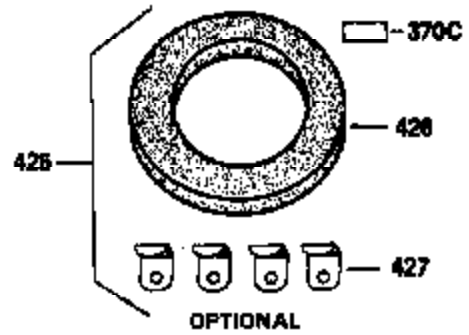

ILLUSTRATION SHOWS TYPICAL PARTS ONLY. ORDER BY PART NUMBER. PARTS NOT LISTED ARE SUPPLIED BY OEM.

**OPTIONAL SPARK
ARRESTOR**

**VIEW 3 of 3
MUFFLER (QUIET)
(OPTIONAL)**

**DEBRIS SCREEN KIT
(OPTIONAL)**

Ref #	Part Number	Qty	Description
275	33280A		Muffler
275C	35824		Muffler (Quiet) (Optional)
277	650729		Screw, 5/16-18 x 3-3/16" (Use As Req.)
277	651002		Screw, 5/16-18 x 4-3/16" (Use As Req.)
277	30196		Screw, 5/16-18 x 3/4" (Use As Req.)
327	33817		Plug, Screen
370C	34870		Decal, Instruction (Optional)
370D	34387		Decal, Instruction (Optional)
408	35570		Screen Seal (Optional)
409	35569		Spacer (Optional)
410	730573		Opt.Screen Kit(Incl.370D,408,409,411, 413)
411	35568		Debris Screen (Optional)
413	650907		Screw, 5/16-18 x 1-5/8" (Optional)
416	34479		Spark Arrestor Kit (Optional)
425	730572		Starter Muff Kit(Incl.370C,426,427)(O pt.)
426	34687		Starter Air Cleaner (Optional)
427	34869		Starter Air Cleaner Bracket (Optional)