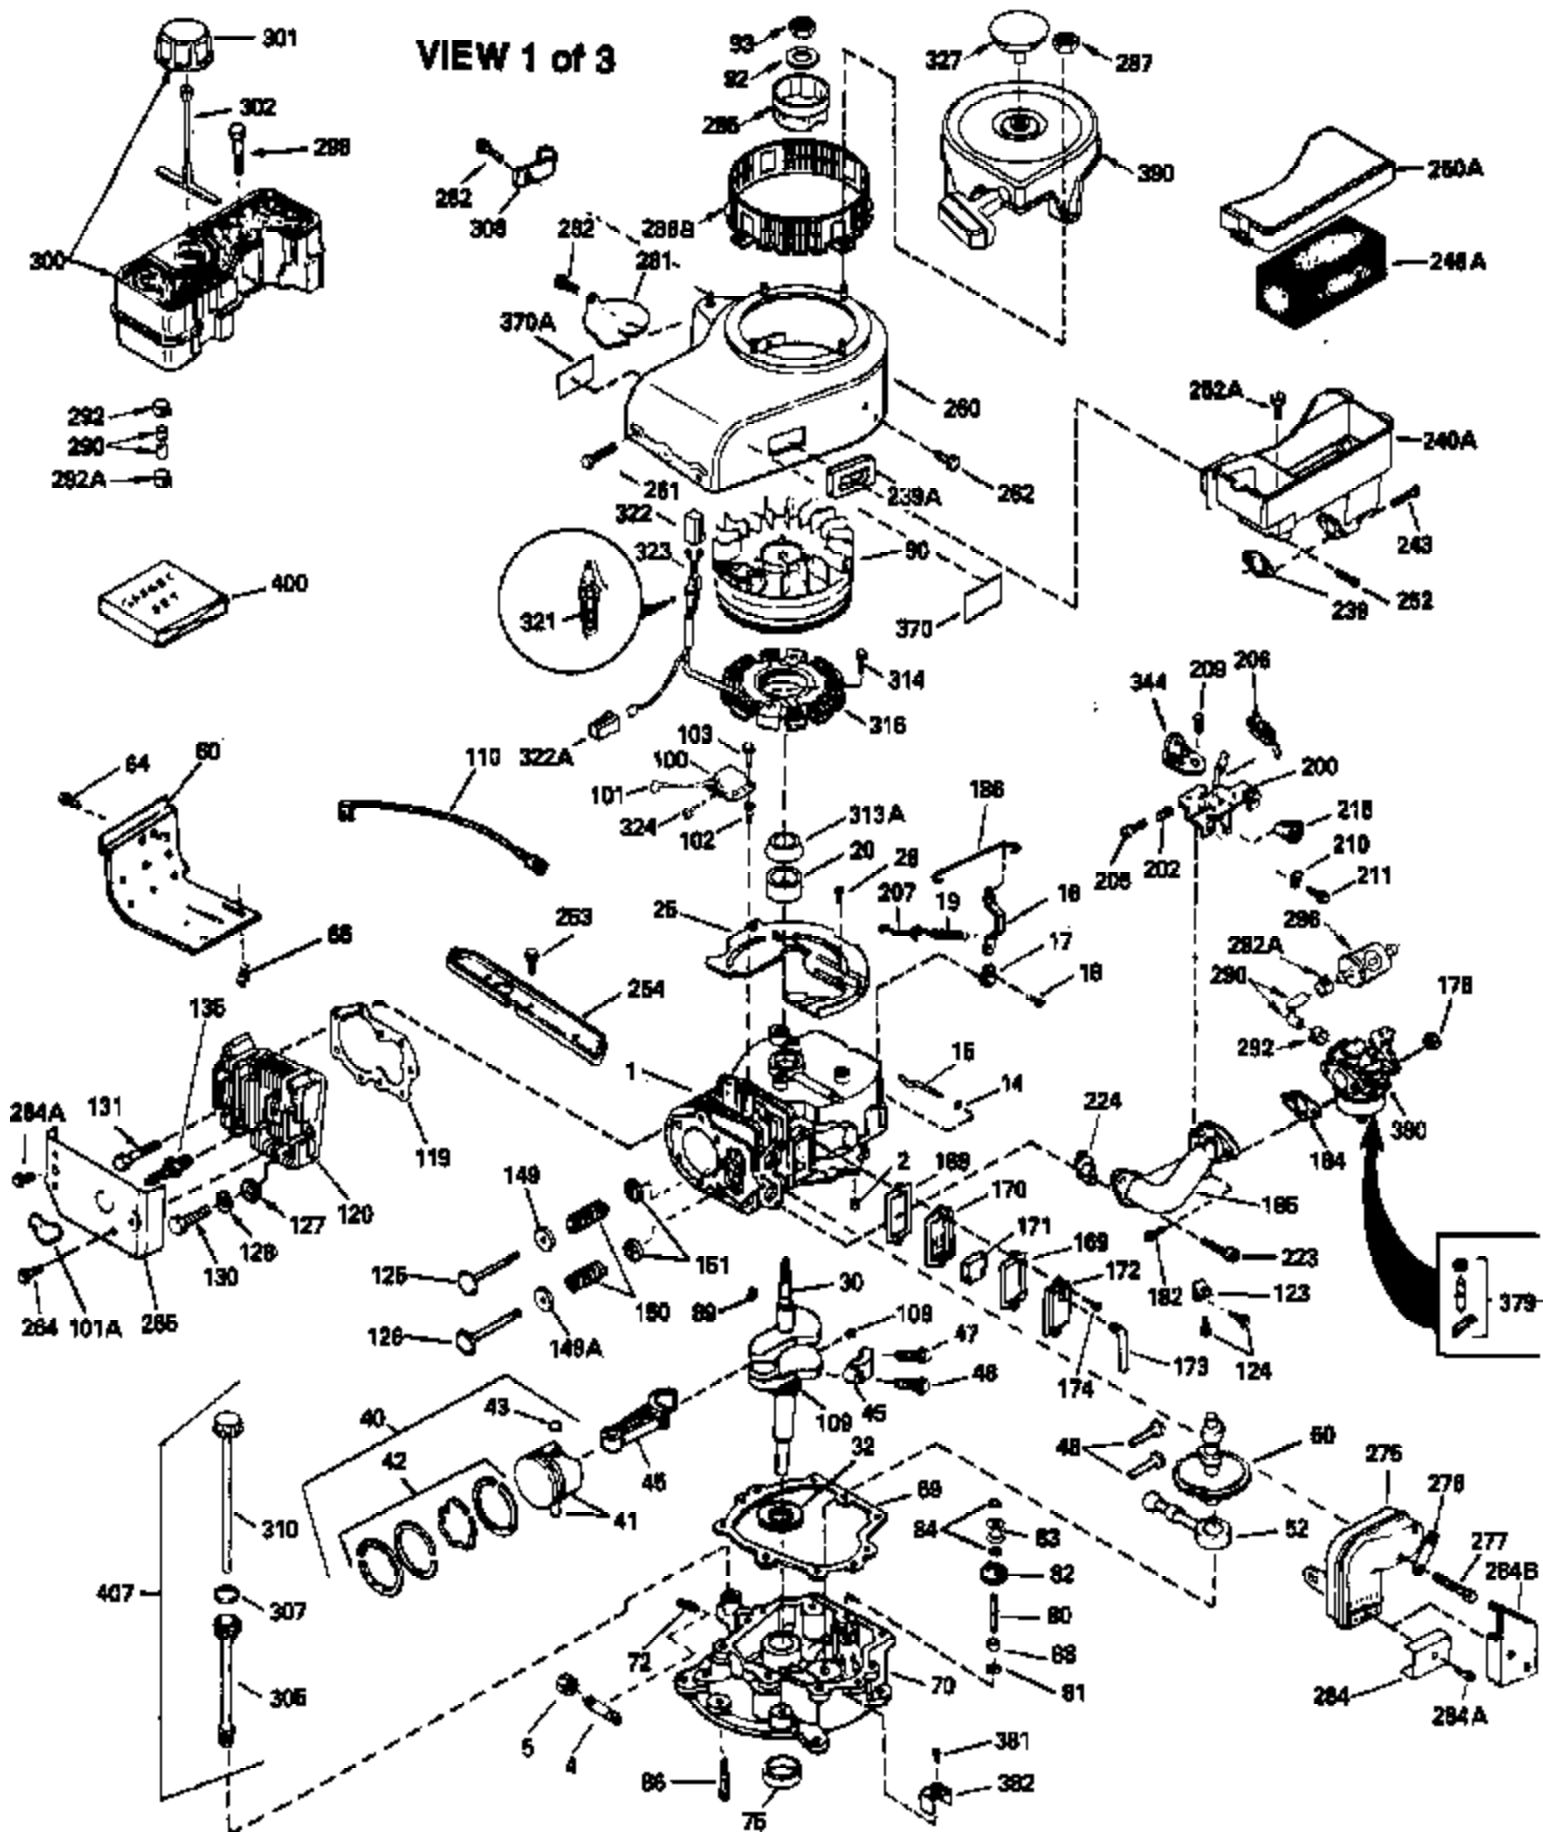

ILLUSTRATION SHOWS TYPICAL PARTS ONLY. ORDER BY PART NUMBER. PARTS NOT LISTED ARE SUPPLIED BY OEM.

VIEW 1 of 3

Ref #	Part Number	Qty	Description
1	34328B		Cylinder (Incl. 2, 20 & 149)(3-1/8" B ore)
2	27652		Pin, Dowel
14	28277		Washer, Flat
15	33577		Rod, Governor
16	32651		Lever, Governor
17	31335		Clamp, Governor lever
18	650548		Screw, 8-32 x 5/16"
19	31361		Spring, Governor
20	32630		Seal, Oil
25	35256A		Baffle, Blower housing
26	650561		Screw, 1/4-20 x 5/8"
30	33644B		Crankshaft (Incl. 108 & 109)
32	35653		Washer (1-3/8" I.D. 1-3/4" O.D. .015" thick)
40	34552		Piston, Pin & Ring Set (Std.) (3-1/8" Bore)
40	34553		Piston, Pin & Ring Set (.010" OS)
40	34554		Piston, Pin & Ring Set (.020" OS)
41	34329A		Piston & Pin Ass'y. (Std.)(Incl. 43)(3-1/8")
41	34330A		Piston & Pin Ass'y. (.010" OS) (Incl. 43)
41	34331A		Piston & Pin Ass'y. (.020" OS) (Incl. 43)
42	34332		Ring Set (Std.) (3-1/8" Bore)
42	34333		Ring Set (.010" OS)
42	34334		Ring Set (.020" OS)
43	27888		Ring, Piston Pin retaining
45	32591C		Rod Assy., Connecting (Incl. 47)
47	650662C		Bolt, Connecting rod (2 pieces)
48	34034		Lifter, Valve
50	34040		Camshaft (MCR)
52	31356		Pump Assy., Oil
60	33273A		Extension, Blower housing
64	30063		Screw, Torx T-30, 1/4-20 x 1/2"
65	650128		Screw, 10-24 x 1/2"
69	35262		* Gasket, Mounting flange
70	33580		Flange Ass'y. (Incl. 72, 75, 80 & 81)
72	31927		Plug, Pipe
75	31950		Seal, Oil
80	30668		Shaft, Mechanical governor
81	30590A		Washer, Flat
82	30591		Gear Assy., Governor (Incl. 81)
83	30588A		Spool, Governor
84	29193		Ring, Retaining
86	650833		Screw, 1/4-20 x 1-3/16"
88	31707A		Governor Spacer Assy. (Incl. 81)
89	32589		Key, Flywheel
92	650815		Washer, Belleville
93	8116		Nut, Hex, 1/2-20
101	610118		Cover, Spark plug (Use as required)
103	650516		Screw, 1/4-20 x 1-1/8"
108	29783		Pin, Crankshaft
109	33245		Gear, Crankshaft
110	34231		Wire, Ground
119	34041A		* Gasket, Cylinder head
120	34030		Head, Cylinder
123	33261		Bracket, Intake pipe
124	650738		Screw, 1/4-20 x 5/8"
125	27878A		Exhaust Valve (Std.) (Incl. 151)
125	27880A		Exhaust Valve (1/32" OS) (Incl. 151)
126	34035		Intake Valve (Std.) (Incl. 151)
126	34036		Intake Valve (1/32" OS) (Incl. 151)