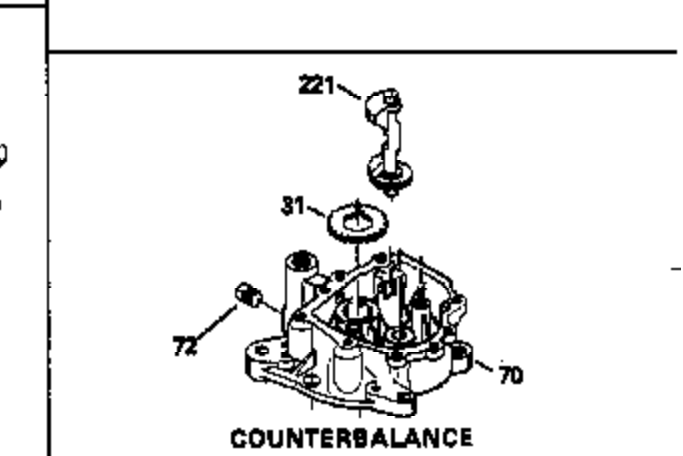

ILLUSTRATION SHOWS TYPICAL PARTS ONLY. ORDER BY PART NUMBER. PARTS NOT LISTED ARE SUPPLIED BY DEM.

Ref #	Part Number	Qty	Description
16	32651		Lever, Governor
19	31361		Spring, Governor
64	30063		Screw, Torx T-30, 1/4-20 x 1/2"
70	33580		Flange Ass'y. (Incl. 72, 75, 80 & 81)
72	31927		Plug, Pipe
92	650815		Washer, Belleville
103	650516		Screw, 1/4-20 x 1-1/8"
186	33860		Link, Governor-to-throttle
202	31342		Spring, Compression
205	650549		Screw, 5-40 x 7/16"
210	27793		Clip, Conduit
211	28942		Screw, 10-32 x 3/8"
240	34909		Body, Air cleaner
243	650834		Screw, 10-32 x 1-17/32"
274	27930		* Exhaust Gasket (use as required)
277	650729		Screw, 5/16-18 x 3-3/16" (Use As Req.)
277	651002		Screw, 5/16-18 x 4-3/16" (Use As Req.)
277	30196		Screw, 5/16-18 x 3/4" (Use As Req.)
286	33662		Hub & Screen Assy., Starter
287	29752		Nut & Whizlock, 1/4-28
313	33876		Gasket, Stator
319	650874		Screw, 10-32 x 15/32"
320	610938		Regulator, Rectifier (7 amp)
341A	32765		Clamp, Blower housing extension
361	30063		Screw, Torx T-30, 1/4-20 x 1/2"
375	610979		Magneto (w/ring gear) (12 volt, 7 amp) NOTE: The following complete magnetos are not available as an assembly. The magneto numbers are shown for reference purposes only. Order component parts individually, as shown in parts breakdown. (Refer to Division 5 Section B, page 36 for breakdown or Fi
377	30547A		Contact Assy., Breaker
390	590479		Rewind Starter NOTE: Replacement hardware may differ when servicing starter assy. or blower housing. Refer to Service Bulletin 508. (Refer to Division 5, Section C, page 30 for breakdown or Fiche 10A, Grid G-9))
395	33605		Electric Starter Motor (12 Volt) NOTE: Engine requires a ringgear flywheel (611091 minimum) and the cylinder must have drilled and tapped starter mounting bosses to add the electric starter. (Refer to Division 5, Section D, page 20 for breakdown or Fiche 10A, Grid G-11)
415	730130		Exh.Adapter Kit (Incl. 274 & 277)(As req.)