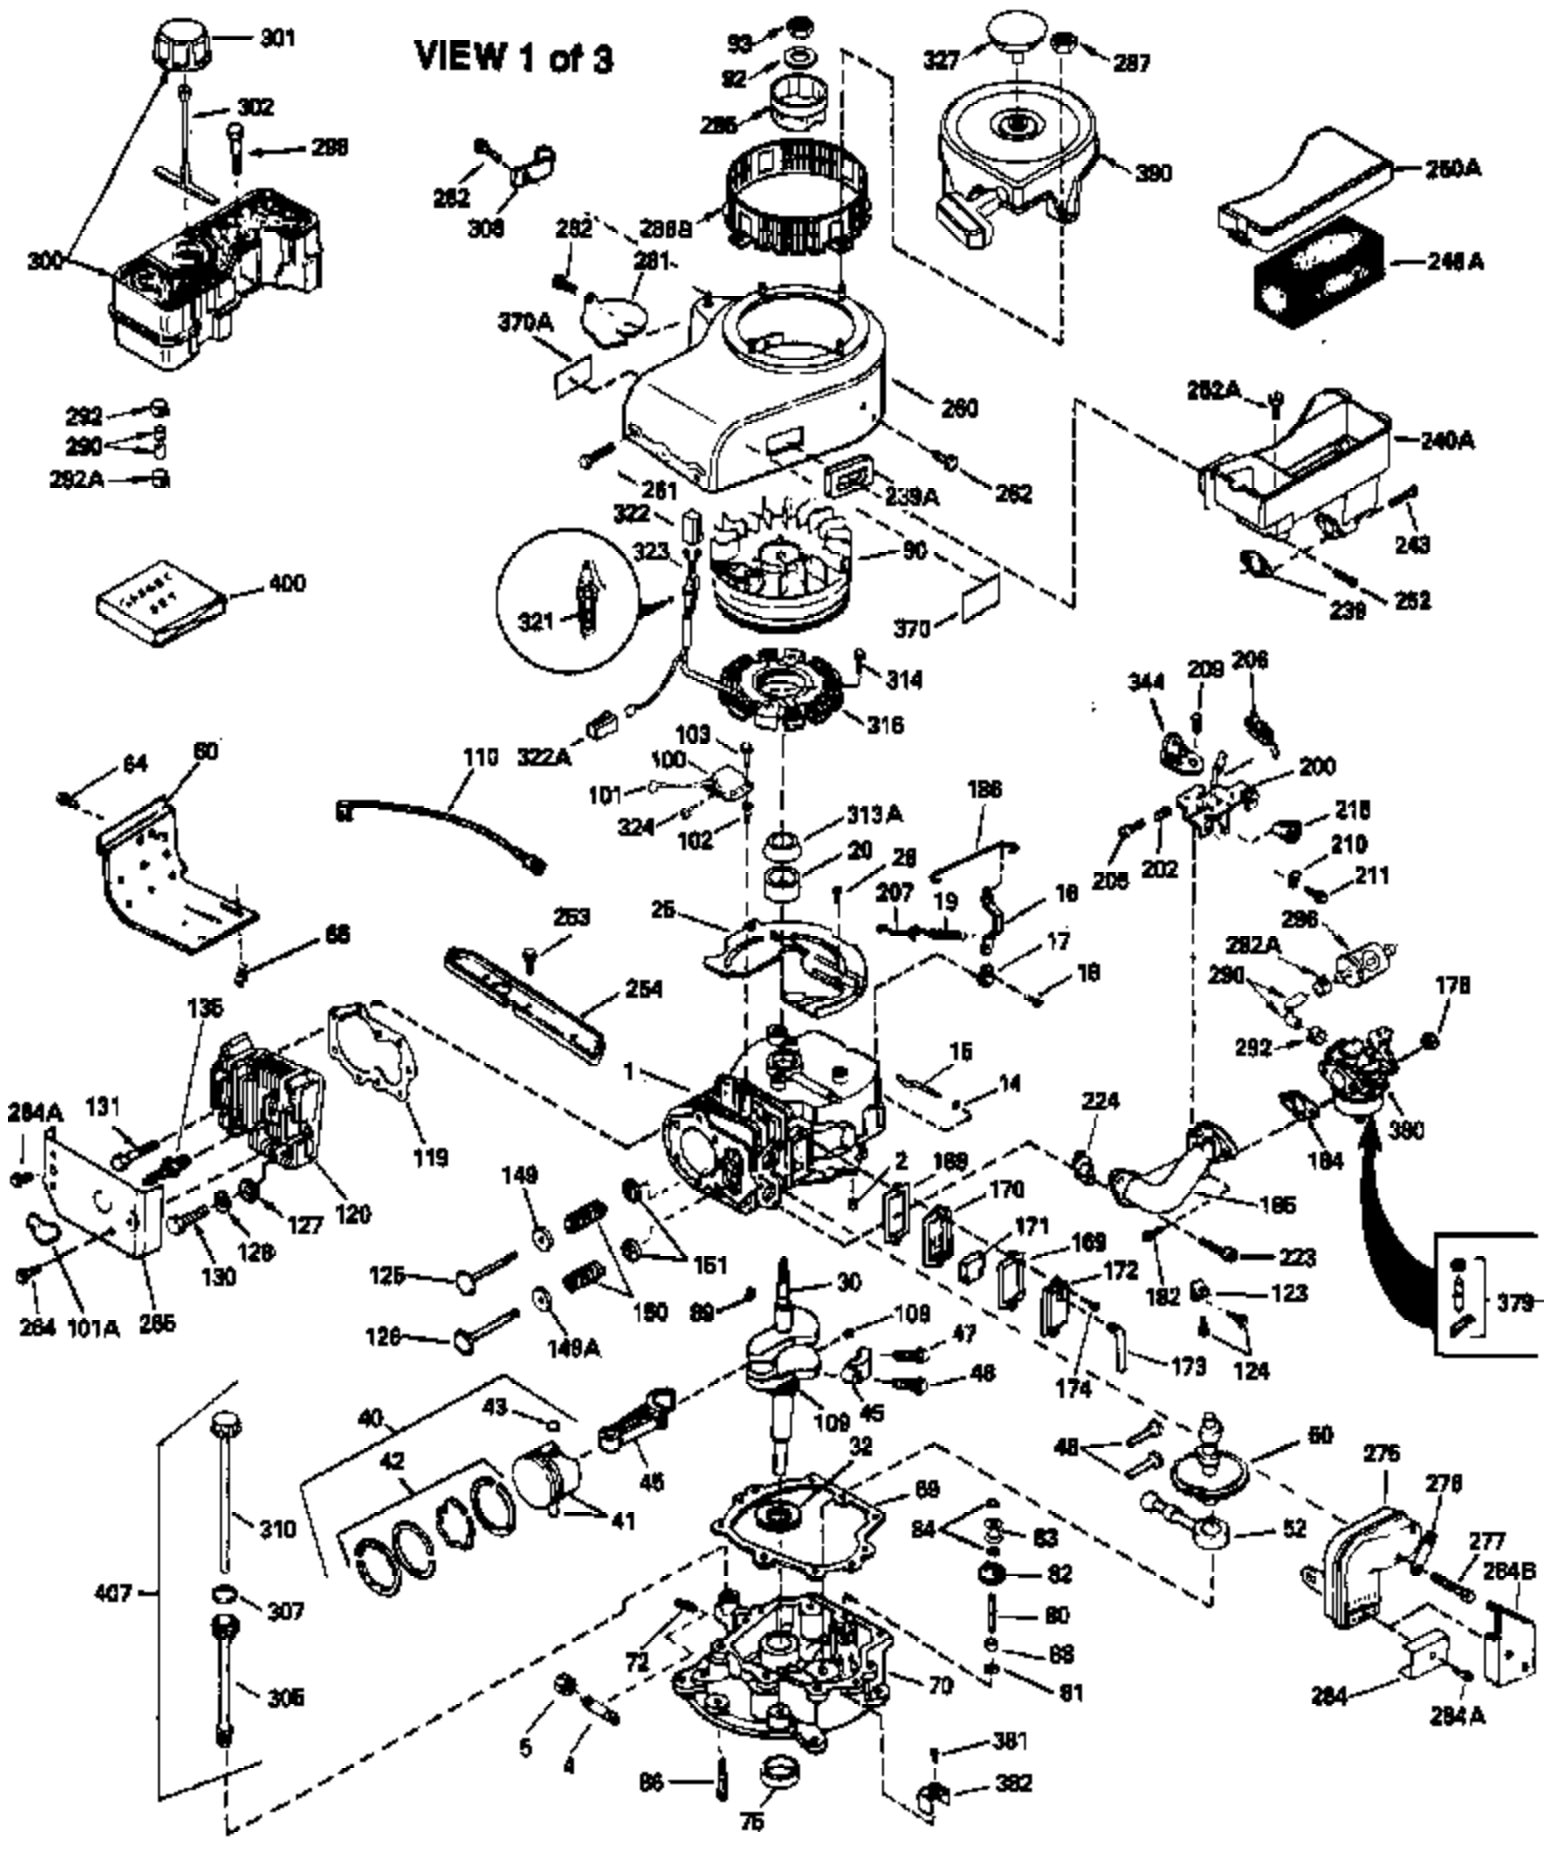

ILLUSTRATION SHOWS TYPICAL PARTS ONLY. ORDER BY PART NUMBER. PARTS NOT LISTED ARE SUPPLIED BY OEM.

Ref #	Part Number	Qty	Description
1	34328B		Cylinder (Incl. 2, 20 & 149)(3-1/8" B ore)
2	27652		Pin, Dowel
14	28277		Washer, Flat
15	35082		Rod, Governor
16	32651		Lever, Governor
17	31335		Clamp, Governor lever
18	650548		Screw, 8-32 x 5/16"
19	34043		Spring, Extension
20	32630		Seal, Oil
25	35256A		Baffle, Blower housing
26	650561		Screw, 1/4-20 x 5/8"
30	33644B		Crankshaft (Incl. 108 & 109)
32	35653		Washer (1-3/8" I.D. 1-3/4" O.D. .015" thick)
40	34552		Piston, Pin & Ring Set (Std.) (3-1/8" Bore)
40	34553		Piston, Pin & Ring Set (.010" OS)
40	34554		Piston, Pin & Ring Set (.020" OS)
41	34329A		Piston & Pin Ass'y. (Std.)(Incl. 43)(3-1/8")
41	34330A		Piston & Pin Ass'y. (.010" OS) (Incl. 43)
41	34331A		Piston & Pin Ass'y. (.020" OS) (Incl. 43)
42	34332		Ring Set (Std.) (3-1/8" Bore)
42	34333		Ring Set (.010" OS)
42	34334		Ring Set (.020" OS)
43	27888		Ring, Piston Pin retaining
45	32591C		Rod Assy., Connecting (Incl. 47)
47	650662C		Bolt, Connecting rod (2 pieces)
48	34034		Lifter, Valve
50	34040		Camshaft (MCR)
52	31356		Pump Assy., Oil
60	33273A		Extension, Blower housing
64	30063		Screw, Torx T-30, 1/4-20 x 1/2"
65	650128		Screw, 10-24 x 1/2"
69	35262		* Gasket, Mounting flange
70	33580		Flange Ass'y. (Incl. 72, 75, 80 & 81)
72	31927		Plug, Pipe
75	31950		Seal, Oil
80	30668		Shaft, Mechanical governor
81	30590A		Washer, Flat
82	30591		Gear Assy., Governor (Incl. 81)
83	30588A		Spool, Governor
84	29193		Ring, Retaining
86	650833		Screw, 1/4-20 x 1-3/16"
88	31707A		Governor Spacer Assy. (Incl. 81)
89	32589		Key, Flywheel
92	650815		Washer, Belleville
93	8116		Nut, Hex, 1/2-20
101	610118		Cover, Spark plug (Use as required)
103	650516		Screw, 1/4-20 x 1-1/8"
108	29783		Pin, Crankshaft
109	33245		Gear, Crankshaft
110	34231		Wire, Ground
119	34041A		* Gasket, Cylinder head
120	34030		Head, Cylinder
123	33261		Bracket, Intake pipe
124	650738		Screw, 1/4-20 x 5/8"
125	27878A		Exhaust Valve (Std.) (Incl. 151)
125	27880A		Exhaust Valve (1/32" OS) (Incl. 151)
126	34035		Intake Valve (Std.) (Incl. 151)
126	34036		Intake Valve (1/32" OS) (Incl. 151)