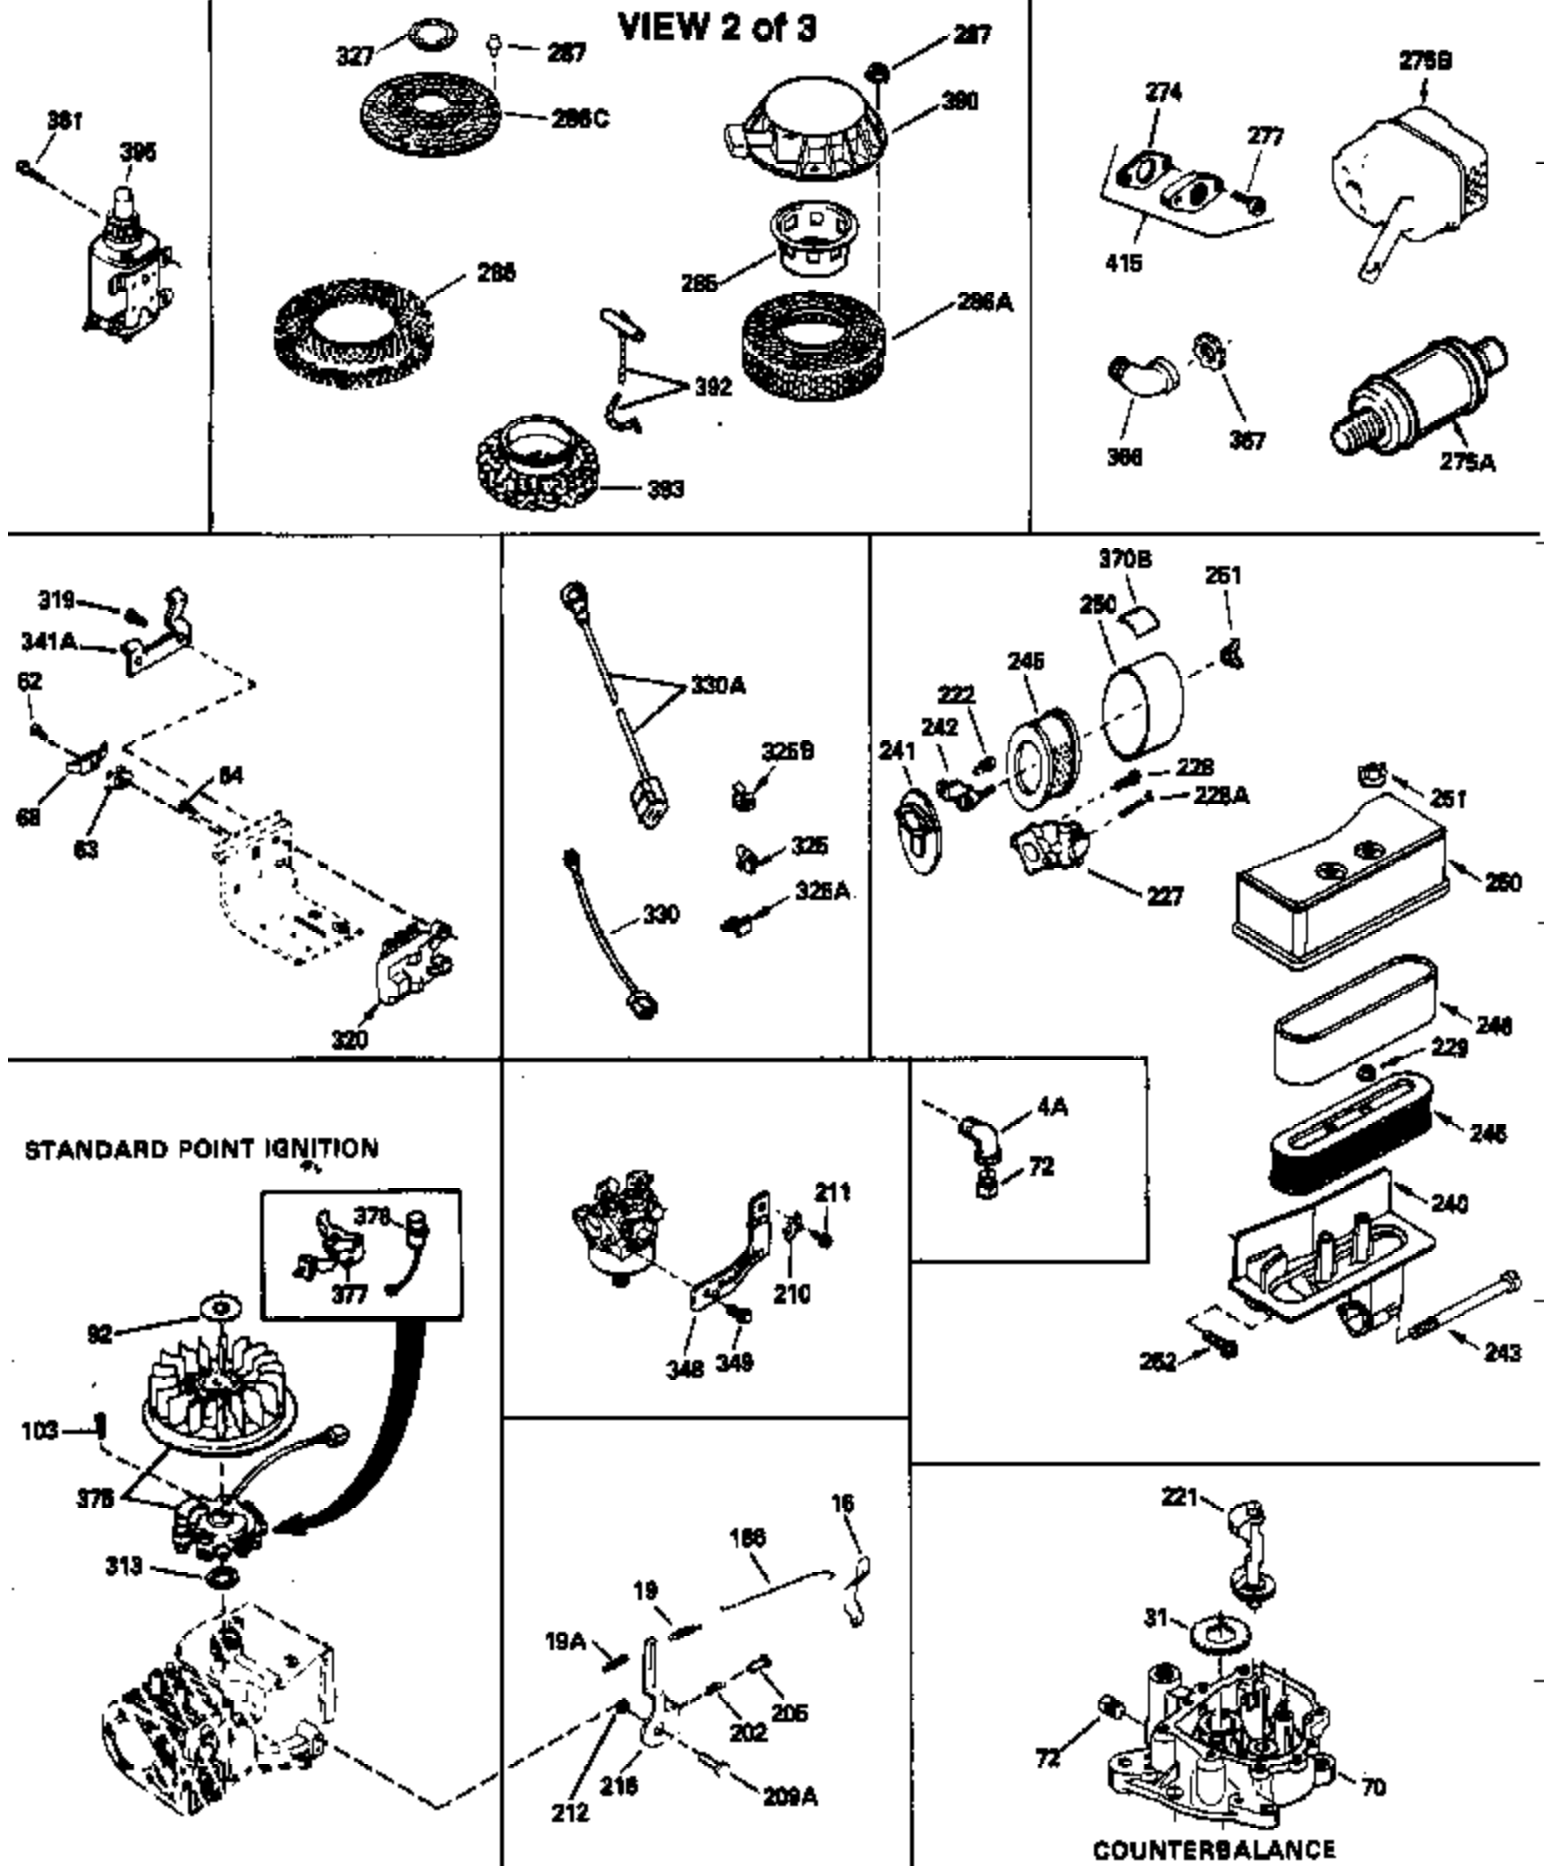

ILLUSTRATION SHOWS TYPICAL PARTS ONLY. ORDER BY PART NUMBER. PARTS NOT LISTED ARE SUPPLIED BY DEM.

Ref #	Part Number	Qty	Description
16	32651		Lever, Governor
19	34043		Spring, Extension
19A	34043		Spring, Extension
64	30063		Screw, Torx T-30, 1/4-20 x 1/2"
70	33580		Flange Ass'y. (Incl. 72, 75, 80 & 81)
72	31927		Plug, Pipe
92	650815		Washer, Belleville
103	650489		Screw, 1/4-20 x 5/8"
186	33860		Link, Governor-to-throttle
202	31342		Spring, Compression
205	650549		Screw, 5-40 x 7/16"
210	27793		Clip, Conduit
211	28942		Screw, 10-32 x 3/8"
229	650825		Nut & Lockwasher, 1/4-20 (Sealing)
245	35403		Element, Air cleaner (Incl. 251)
246	35404		Filter, Poly pre-cleaner
250	35405		Cover, Air cleaner
251	650886		Nut, Wing, 1/4-20
274	27930		* Exhaust Gasket (use as required)
277	650729		Screw, 5/16-18 x 3-3/16" (Use As Req.)
277	651002		Screw, 5/16-18 x 4-3/16" (Use As Req.)
277	30196		Screw, 5/16-18 x 3/4" (Use As Req.)
285	32125		Cup, Starter
287	29752		Nut & Whizlock, 1/4-28
313	33876		Gasket, Stator
327	35392		Plug, Starter
375	610842		Magneto NOTE: The following complete magnetos are not available as an assembly. The magneto numbers are shown for reference purposes only. Order component parts individually, as shown in parts breakdown. (Refer to Division 5, Section B, page 28 for breakdown or Fiche 10A, Grid G-2)
377	30547A		Contact Assy., Breaker
378	30548B		Condenser
415	730130		Exh.Adapter Kit (Incl. 274 & 277)(As req.)