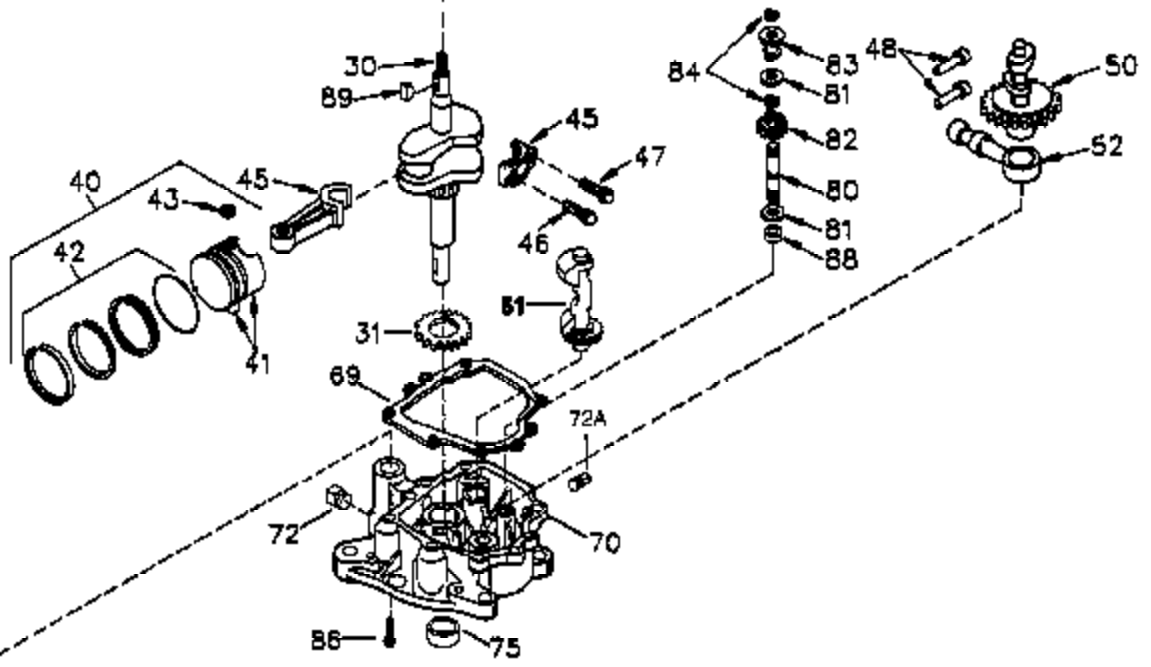

CONTINUED FROM PAGE 2

Ref #	Part Number	Qty	Description
30	35746B	1	Crankshaft
31	35327	1	Counterbalance Gear
40	34552	1	Piston, Pin & Ring Set (Std.)
40	34553	1	Piston, Pin & Ring Set (.010" OS)
40	34554	1	Piston, Pin & Ring Set (.020" OS)
41	34329A	1	Piston & Pin Ass'y. (Std.) (Incl. 43)
41	34330A	1	Piston & Pin Ass'y. (.010" OS) (Incl. 43)
41	34331A	1	Piston & Pin Ass'y. (.020" OS) (Incl. 43)
42	34332	1	Ring Set (Std.)
42	34333	1	Ring Set (.010" OS)
42	34334	1	Ring Set (.020" OS)
43	27888	2	Piston Pin Retaining Ring
45	35373A	1	Connecting Rod Ass'y. (Incl. 46 & 47)
46	650908	1	Connecting Rod Bolt
47	650882	1	Connecting Rod Bolt
48	34034	2	Valve Lifter
50	35381	1	Camshaft (MCR)
51	35747A	1	Counterbalance Weight
52	31356	1	Oil Pump Ass'y.
64	650990	1	Screw, 5/16-18 x 15/32"
69	35317	1	* Mounting Flange Gasket
70	35711A	1	Mounting Flange (Incl. 72,75,80 & 81)
72A	28483	1	Oil Drain Plug
72	31927	1	Oil Drain Plug
75	35319	1	Oil Seal
80	35783	1	Governor Shaft
81	30590A	2	Washer
82	35378	1	Governor Gear Ass'y. (Incl. 81)
83	30588A	1	Governor Spool
84	29193	2	Retaining Ring
86	650833	8	Screw, 1/4-20 x 1-3/16"
88	31707A	1	Spacer (Incl. 81)
89	32589	1	Flywheel Key
123	33261	1	Intake Pipe Brace
124	650738	3	Screw, 1/4-20 x 5/8"
178	29752	2	Nut & Lock Washer, 1/4-28
182	30088A	2	Screw, 1/4-28 x 1"
184	33263	1	* Carburetor To Intake Pipe Gasket
185	34926	1	Intake Pipe
223	650378	2	Screw, Torx T-30, 5/16-18 x 1-1/8"
224	27915A	1	* Intake Pipe Gasket
234	650825	2	Nut & Lock Washer, 1/4-20
238	650834	2	Screw, 10-32 x 1-17/32"
239	33629	1	* Air Cleaner Gasket
240	35538B	1	Air Cleaner Body (Incl. 239)
245A	35404	1	Air Cleaner Filter
245	35403	1	Air Cleaner Filter (Incl. 324)
250	35961	1	Air Cleaner Cover
251	650886	2	Wing Nut, 1/4-20
292	26460	2	Fuel Line Clamp
305	35574	1	Oil Fill Tube
307	35499	1	"O" Ring
308	35437	1	Fill Tube Clip
310	35576	1	Dipstick
380	632677	1	Carburetor (Incl. 184)