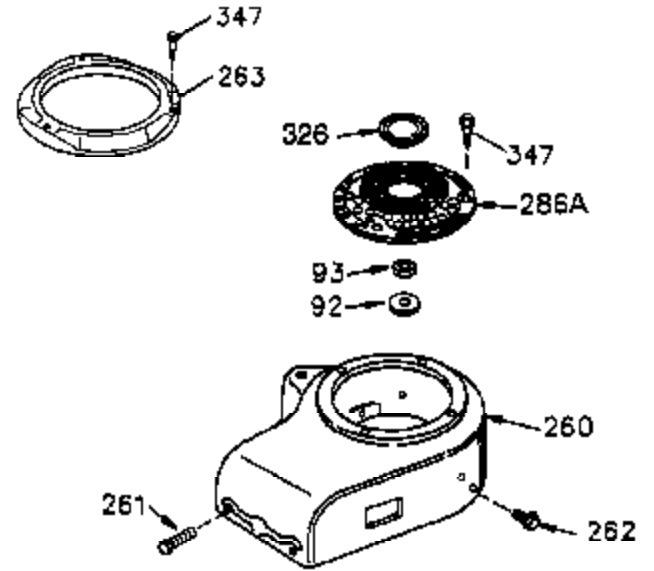

**MUFFLER (QUIET)
(OPTIONAL)**

**OPTIONAL SPARK
ARRESTOR**

**DEBRIS SCREEN KIT
(OPTIONAL)**

OPTIONAL