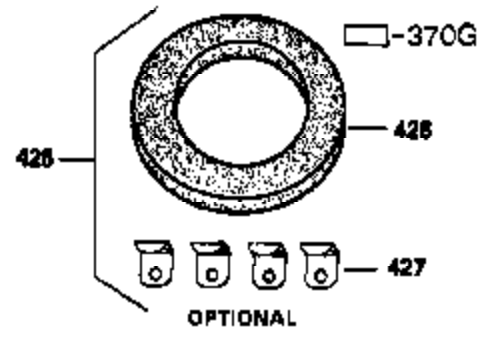

---

Ref #	Part Number	Qty	Description
420	730225	1	SAE 30 4-Cycle Engine Oil (Quart)

---

**MUFFLER (QUIET)  
(OPTIONAL)**

**OPTIONAL SPARK  
ARRESTOR**

**DEBRIS SCREEN KIT  
(OPTIONAL)**

Ref #	Part Number	Qty	Description
16	36494	1	Governor Lever
19A	36495	1	Extension Spring
64	650990	1	Screw, 5/16-18 x 15/32"
92	650880	1	Lock Washer
93	650881	1	Flywheel Nut
186	33860	1	Governor Link
203	36482	1	Compression Spring
204	650777	1	Screw, 6-32 x 21/32"
209	650902	2	Screw, 10-32 x 7/16"
210	27793	1	Conduit Clip
211	28942	1	Screw, 10-32 x 3/8"
260	36292	1	Blower Housing
261	650788	2	Screw, 5/16-18 x 3/4"
262	29747B	2	Screw, Torx T-40, 5/16-24 x 21/32"
263	35963	1	Trim Ring
277	650729	2	Screw, 5/16-18 x 3-3/16"
314	650873	2	Screw, 1/4-20 x 3/4"
321	611161	1	Diode
322	610921	1	Connector Body
323	610922	1	Terminal
326	36210	1	Screen Plug
347	650949	3	Screw, 10-32 x 9/16"