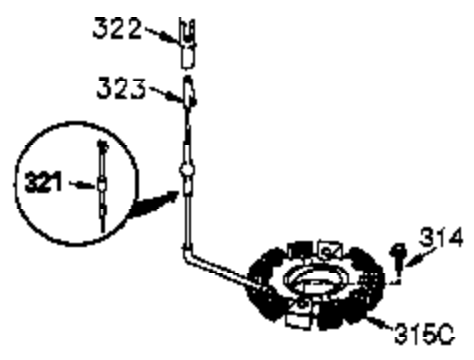

---

Ref #	Part Number	Qty	Description
420	730225	1	SAE 30 4-Cycle Engine Oil (Quart)

---

**MUFFLER (QUIET)  
(OPTIONAL)**

**OPTIONAL SPARK  
ARRESTOR**

**DEBRIS SCREEN KIT  
(OPTIONAL)**

Ref #	Part Number	Qty	Description
16	36494	1	Governor Lever
19A	36495	1	Extension Spring
64	650990	1	Screw, 5/16-18 x 15/32"
92	650880	1	Lock Washer
93	650881	1	Flywheel Nut
186	33860	1	Governor Link
203	36482	1	Compression Spring
204	650777	1	Screw, 6-32 x 21/32"
209	650902	2	Screw, 10-32 x 7/16"
210	27793	1	Conduit Clip
211	28942	1	Screw, 10-32 x 3/8"
260	36292	1	Blower Housing
261	650788	2	Screw, 5/16-18 x 3/4"
262	29747B	2	Screw, Torx T-40, 5/16-24 x 21/32"
263	35963	1	Trim Ring
277	650729	2	Screw, 5/16-18 x 3-3/16"
314	650873	2	Screw, 1/4-20 x 3/4"
321	611161	1	Diode
322	610921	1	Connector Body
323	610922	1	Terminal
326	36210	1	Screen Plug
347	650949	3	Screw, 10-32 x 9/16"