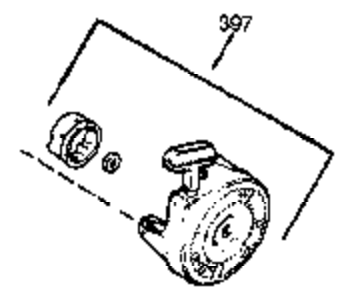

---

Ref #	Part Number	Qty	Description
420	730225	1	SAE 30 4-Cycle Engine Oil (Quart)

---

**MUFFLER (QUIET)  
(OPTIONAL)**

**OPTIONAL SPARK  
ARRESTOR**

**DEBRIS SCREEN KIT  
(OPTIONAL)**

Ref #	Part Number	Qty	Description
16	36494	1	Governor Lever
19A	36495	1	Extension Spring
64	650990	1	Screw, 5/16-18 x 15/32"
92	650880	1	Lock Washer
93	650881	1	Flywheel Nut
186	33860	1	Governor Link
203	36482	1	Compression Spring
204	650777	1	Screw, 6-32 x 21/32"
209	650902	2	Screw, 10-32 x 7/16"
210	27793	1	Conduit Clip
211	28942	1	Screw, 10-32 x 3/8"
260	36292	1	Blower Housing
261	650788	2	Screw, 5/16-18 x 3/4"
262	29747B	2	Screw, Torx T-40, 5/16-24 x 21/32"
263	35963	1	Trim Ring
277	650729	2	Screw, 5/16-18 x 3-3/16"
314	650873	2	Screw, 1/4-20 x 3/4"
321	611161	1	Diode
322	610921	1	Connector Body
323	610922	1	Terminal
326	36210	1	Screen Plug
347	650949	3	Screw, 10-32 x 9/16"