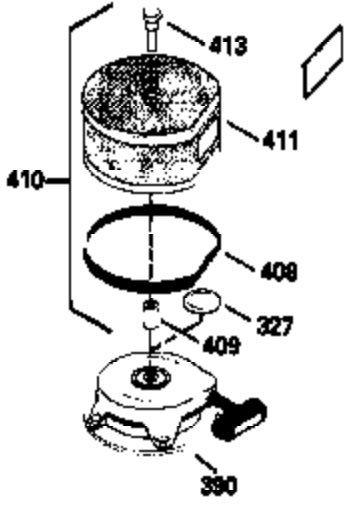

---

Ref #	Part Number	Qty	Description
420	730225	1	SAE 30 4-Cycle Engine Oil (Quart)

---

**MUFFLER (QUIET)  
(OPTIONAL)**

**OPTIONAL SPARK  
ARRESTOR**

**DEBRIS SCREEN KIT  
(OPTIONAL)**

Ref #	Part Number	Qty	Description
16	36494	1	Governor Lever
19A	36495	1	Extension Spring
64	650990	1	Screw, 5/16-18 x 15/32"
92	650880	1	Lock Washer
93	650881	1	Flywheel Nut
186	33860	1	Governor Link
203	36482	1	Compression Spring
204	650777	1	Screw, 6-32 x 21/32"
209	650902	2	Screw, 10-32 x 7/16"
210	27793	1	Conduit Clip
211	28942	1	Screw, 10-32 x 3/8"
260	36292	1	Blower Housing
261	650788	2	Screw, 5/16-18 x 3/4"
262	29747B	2	Screw, Torx T-40, 5/16-24 x 21/32"
263	35963	1	Trim Ring
277	650729	2	Screw, 5/16-18 x 3-3/16"
314	650873	2	Screw, 1/4-20 x 3/4"
321	611161	1	Diode
322	610921	1	Connector Body
323	610922	1	Terminal
326	36210	1	Screen Plug
347	650949	3	Screw, 10-32 x 9/16"