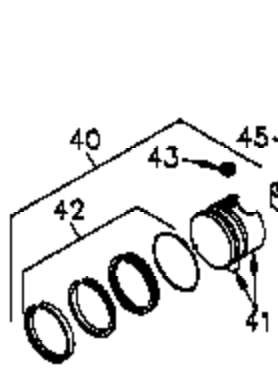

CONTINUED FROM PAGE 2

Ref #	Part Number	Qty	Description
30	35746B	1	Crankshaft
31	35327	1	Counterbalance Gear
40	40011	1	Piston, Pin & Ring Set (Std.)
40	40012	1	Piston, Pin & Ring Set (.010" OS)
41	40009	1	Piston & Pin Ass'y. (Std.) (Incl. 43)
41	40010	1	Piston & Pin Ass'y. (.010" OS) (Incl. 43)
42	40013	1	Ring Set (Std.)
42	40014	1	Ring Set (.010" OS)
43	27888	2	Piston Pin Retaining Ring
45	36897	1	Connecting Rod Ass'y. (Incl. 47)
47	651033	2	Connecting Rod Bolt
48	34034	2	Valve Lifter
50	35381	1	Camshaft (MCR)
51	35747A	1	Counterbalance Weight
52	31356	1	Oil Pump Ass'y.
69	35317	1	* Mounting Flange Gasket
70	35711A	1	Mounting Flange (Incl. 72,75,80 & 81)
72	31927	1	Oil Drain Plug
72A	28483	1	Oil Drain Plug
75	35319	1	Oil Seal
80	35783	1	Governor Shaft
81	30590A	2	Washer
82	35378	1	Governor Gear Ass'y. (Incl. 81)
83	30588A	1	Governor Spool
84	29193	2	Retaining Ring
86	650833	8	Screw, 1/4-20 x 1-3/16"
88	31707A	1	Spacer (Incl. 81)
89	32589	1	Flywheel Key
123	33261	1	Intake Pipe Bracket
124	651031	1	Screw, 1/4-20 x 9/16"
178	29752	2	Nut & Lock Washer, 1/4-28
182	30088A	2	Screw, 1/4-28 x 1"
184	33263	1	* Carburetor To Intake Pipe Gasket
185	34926	1	Intake Pipe
223	650378	2	Screw, Torx T-30, 5/16-18 x 1-1/8"
224	27915A	1	* Intake Pipe Gasket
234	650825	2	Nut & Lock Washer, 1/4-20
238	650834	2	Screw, 10-32 x 1-17/32"
239	33629	1	* Air Cleaner Gasket
240	35538B	1	Air Cleaner Body (Incl. 239)
245	35403	1	Air Cleaner Filter (Incl. 234)
245	35404	1	Air Cleaner Filter
250	35961	1	Air Cleaner Cover
250	35961	1	Air Cleaner Cover
251	650886	2	Wing Nut, 1/4-20
251	650886	2	Wing Nut, 1/4-20
292	26460	3	Fuel Line Clamp
305	35574	1	Oil Fill Tube
307	35499	1	"O" Ring
308	35437	1	Fill Tube Clip
310	35576	1	Dipstick
380	640091A	1	Carburetor (Incl. 184)
400	36450B	1	* Gasket Set (Incl. items marked PK in notes) Incl. part #'s 27272A (1), 27896A (2), 27915A (1), 29673 (1), 33263 (1), 33629 (1), 34698A (1), 35262 (1), 36448 (1)
420	730225	1	SAE 30 4-Cycle Engine Oil (Quart)