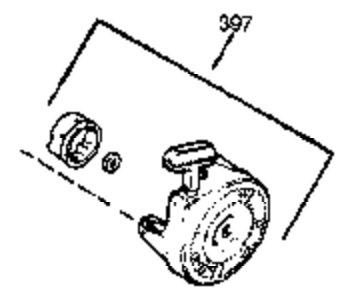

**MUFFLER (QUIET)
 (OPTIONAL)**

**OPTIONAL SPARK
 ARRESTOR**

**DEBRIS SCREEN KIT
 (OPTIONAL)**

OPTIONAL

Ref #	Part Number	Qty	Description
	16 36494	1	Governor Lever
	19A 36495	1	Extension Spring
	92 650880	1	Lock Washer
	93 650881	1	Flywheel Nut
	186 33860	1	Governor Link
	203 36482	1	Compression Spring
	204 650777	1	Screw, 6-32 x 21/32"
	209 650902	2	Screw, 10-32 x 7/16"
	210 27793	1	Conduit Clip
	211 28942	1	Screw, 10-32 x 3/8"
	260 36292	1	Blower Housing
	261 650788	2	Screw, 5/16-18 x 3/4"
	262 29747B	2	Screw, Torx T-40, 5/16-24 x 21/32"
	263 35963	1	Trim Ring
	277 650729	2	Screw, 5/16-18 x 3-3/16"
	314 650873	2	Screw, 1/4-20 x 3/4"
	321 611161	1	Diode
	322 610921	1	Connector Body
	323 610922	1	Terminal
	326 36210	1	Screen Plug
	347 650949	3	Screw, 10-32 x 9/16"
	370G 35274	1	Oil Instruction Decal