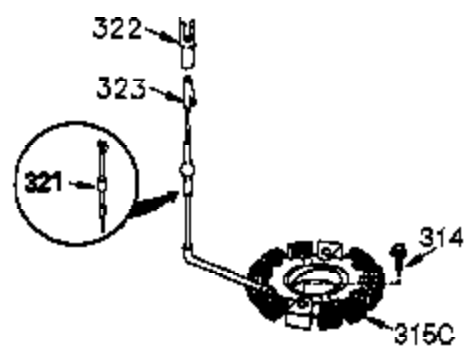

**MUFFLER (QUIET)
(OPTIONAL)**

**OPTIONAL SPARK
ARRESTOR**

**DEBRIS SCREEN KIT
(OPTIONAL)**

OPTIONAL