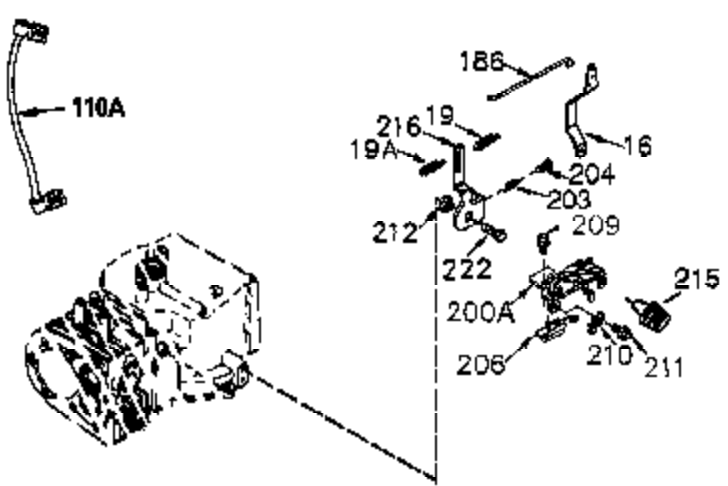

**MUFFLER (QUIET)
(OPTIONAL)**