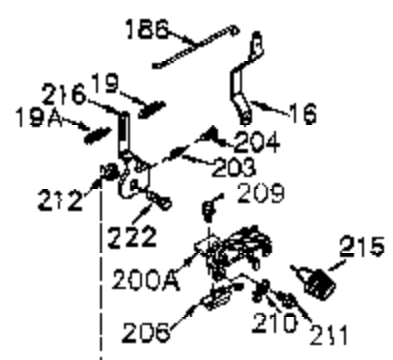

**OPTIONAL SPARK
ARRESTOR**