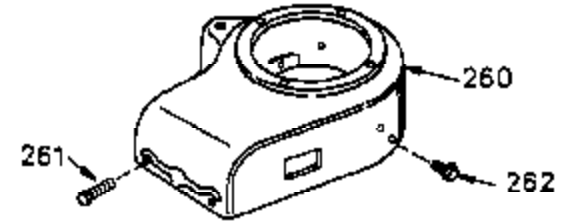

**OPTIONAL SPARK
ARRESTOR**