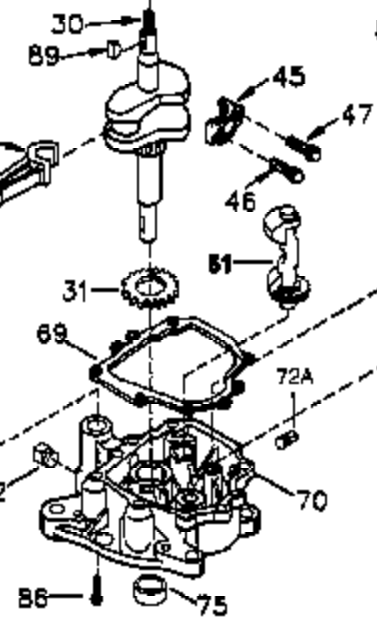

CONTINUED FROM PAGE 2

Ref #	Part Number	Qty	Description
30	35746B	1	Crankshaft
31	35327	1	Counterbalance Gear
40	40011	1	Piston, Pin & Ring Set (Std.)
40	40012	1	Piston, Pin & Ring Set (.010" OS)
41	40009	1	Piston & Pin Ass'y. (Std.) (Incl. 43)
41	40010	1	Piston & Pin Ass'y. (.010" OS) (Incl. 43)
42	40013	1	Ring Set (Std.)
42	40014	1	Ring Set (.010" OS)
43	27888	2	Piston Pin Retaining Ring
45	36897	1	Connecting Rod Ass'y. (Incl. 47)
47	651033	2	Connecting Rod Bolt
48	34034	2	Valve Lifter
50	35381	1	Camshaft (MCR)
51	35747A	1	Counterbalance Weight
52	31356	1	Oil Pump Ass'y.
69	35317	1	* Mounting Flange Gasket
70	35711A	1	Mounting Flange (Incl. 72,75,80 & 81)
72	31927	1	Oil Drain Plug
72A	28483	1	Oil Drain Plug
75	35319	1	Oil Seal
80	35783	1	Governor Shaft
81	30590A	2	Washer
82	35378	1	Governor Gear Ass'y. (Incl. 81)
83	30588A	1	Governor Spool
84	29193	2	Retaining Ring
86	650833	8	Screw, 1/4-20 x 1-3/16"
88	31707A	1	Spacer (Incl. 81)
89	32589	1	Flywheel Key
123	33261	1	Intake Pipe Bracket
124	651031	1	Screw, 1/4-20 x 9/16"
178	29752	2	Nut & Lock Washer, 1/4-28
182	30088A	2	Screw, 1/4-28 x 1"
184	33263	1	* Carburetor To Intake Pipe Gasket
185	34926	1	Intake Pipe
223	650378	2	Screw, Torx T-30, 5/16-18 x 1-1/8"
224	27915A	1	* Intake Pipe Gasket
234	650825	2	Nut & Lock Washer, 1/4-20
238	650834	2	Screw, 10-32 x 1-17/32"
239	33629	1	* Air Cleaner Gasket
240	35538B	1	Air Cleaner Body (Incl. 239)
245	35403	1	Air Cleaner Filter (Incl. 234)
245	35404	1	Air Cleaner Filter
250	35961	1	Air Cleaner Cover
250	35961	1	Air Cleaner Cover
251	650886	2	Wing Nut, 1/4-20
251	650886	2	Wing Nut, 1/4-20
292	26460	3	Fuel Line Clamp
305	35574	1	Oil Fill Tube
307	35499	1	"O" Ring
308	35437	1	Fill Tube Clip
310	35576	1	Dipstick
380	640091A	1	Carburetor (Incl. 184)
400	36450B	1	* Gasket Set (Incl. items marked PK in notes) Incl. part #'s 27272A (1), 27896A (2), 27915A (1), 29673 (1), 33263 (1), 33629 (1), 34698A (1), 35262 (1), 36448 (1)
420	730225	1	SAE 30 4-Cycle Engine Oil (Quart)