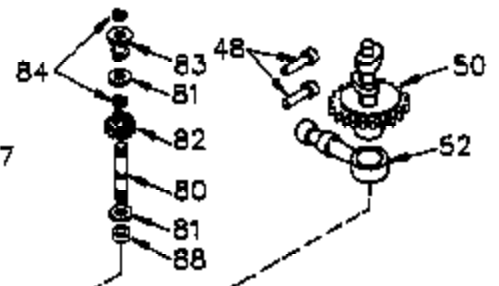

CONTINUED FROM PAGE 2

Ref #	Part Number	Qty	Description
30	35746B	1	Crankshaft
31	35327	1	Counterbalance Gear
40	40011	1	Piston, Pin & Ring Set (Std.)
40	40012	1	Piston, Pin & Ring Set (.010" OS)
41	40009	1	Piston & Pin Ass'y. (Std.) (Incl. 43)
41	40010	1	Piston & Pin Ass'y. (.010" OS) (Incl. 43)
42	40013	1	Ring Set (Std.)
42	40014	1	Ring Set (.010" OS)
43	27888	2	Piston Pin Retaining Ring
45	36897	1	Connecting Rod Ass'y. (Incl. 47)
47	651033	2	Connecting Rod Bolt
48	34034	2	Valve Lifter
50	35381	1	Camshaft (MCR)
51	35747A	1	Counterbalance Weight
52	31356	1	Oil Pump Ass'y.
69	35317	1	* Mounting Flange Gasket
70	35711A	1	Mounting Flange (Incl. 72,75,80 & 81)
72	31927	1	Oil Drain Plug
72A	28483	1	Oil Drain Plug
75	35319	1	Oil Seal
80	35783	1	Governor Shaft
81	30590A	2	Washer
82	35378	1	Governor Gear Ass'y. (Incl. 81)
83	30588A	1	Governor Spool
84	29193	2	Retaining Ring
86	650833	8	Screw, 1/4-20 x 1-3/16"
88	31707A	1	Spacer (Incl. 81)
89	32589	1	Flywheel Key
123	33261	1	Intake Pipe Bracket
124	651031	1	Screw, 1/4-20 x 9/16"
178	29752	2	Nut & Lock Washer, 1/4-28
182	30088A	2	Screw, 1/4-28 x 1"
184	33263	1	* Carburetor To Intake Pipe Gasket
185	34926	1	Intake Pipe
223	650378	2	Screw, Torx T-30, 5/16-18 x 1-1/8"
224	27915A	1	* Intake Pipe Gasket
234	650825	2	Nut & Lock Washer, 1/4-20
238	650834	2	Screw, 10-32 x 1-17/32"
239	33629	1	* Air Cleaner Gasket
240	35538B	1	Air Cleaner Body (Incl. 239)
245	35403	1	Air Cleaner Filter (Incl. 234)
245	35404	1	Air Cleaner Filter
250	35961	1	Air Cleaner Cover
250	35961	1	Air Cleaner Cover
251	650886	2	Wing Nut, 1/4-20
251	650886	2	Wing Nut, 1/4-20
292	26460	3	Fuel Line Clamp
305	35574	1	Oil Fill Tube
307	35499	1	"O" Ring
308	35437	1	Fill Tube Clip
310	35576	1	Dipstick
380	640091A	1	Carburetor (Incl. 184)
400	36450B	1	* Gasket Set (Incl. items marked PK in notes) Incl. part #'s 27272A (1), 27896A (2), 27915A (1), 29673 (1), 33263 (1), 33629 (1), 34698A (1), 35262 (1), 36448 (1)
420	730225	1	SAE 30 4-Cycle Engine Oil (Quart)