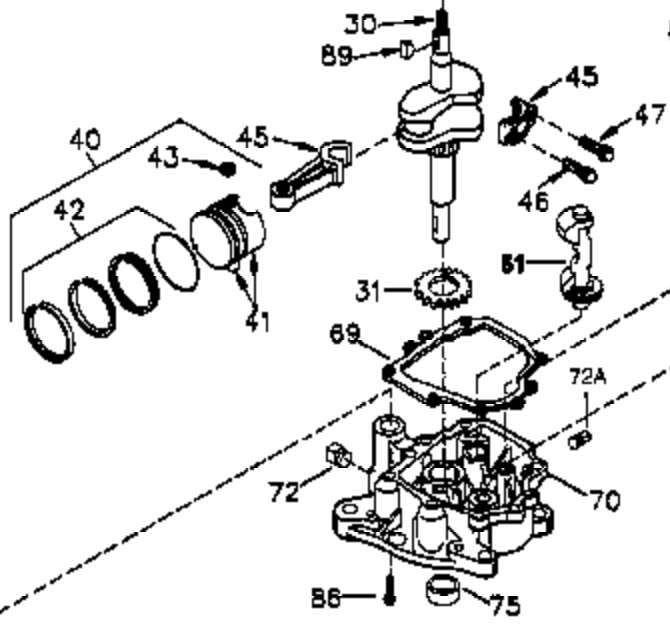

CONTINUED FROM PAGE 2

Ref #	Part Number	Qty	Description
30	35746B	1	Crankshaft
31	35327	1	Counterbalance Gear
40	40011	1	Piston, Pin & Ring Set (Std.)
40	40012	1	Piston, Pin & Ring Set (.010" OS)
41	40009	1	Piston & Pin Ass'y. (Std.) (Incl. 43)
41	40010	1	Piston & Pin Ass'y. (.010" OS) (Incl. 43)
42	40013	1	Ring Set (Std.)
42	40014	1	Ring Set (.010" OS)
43	27888	2	Piston Pin Retaining Ring
45	36897	1	Connecting Rod Ass'y. (Incl. 47)
47	651033	2	Connecting Rod Bolt
48	34034	2	Valve Lifter
50	35381	1	Camshaft (MCR)
51	35747A	1	Counterbalance Weight
52	31356	1	Oil Pump Ass'y.
69	35317	1	* Mounting Flange Gasket
70	35711A	1	Mounting Flange (Incl. 72,75,80 & 81)
72	31927	1	Oil Drain Plug
75	35319	1	Oil Seal
80	35783	1	Governor Shaft
81	30590A	2	Washer
82	35378	1	Governor Gear Ass'y. (Incl. 81)
83	30588A	1	Governor Spool
84	29193	2	Retaining Ring
86	650833	7	Screw, 1/4-20 x 1-3/16"
88	31707A	1	Spacer (Incl. 81)
89	32589	1	Flywheel Key
123	33261	1	Intake Pipe Bracket
124	651031	3	Screw, 1/4-20 x 9/16"
178	29752	2	Nut & Lock Washer, 1/4-28
182	30088A	2	Screw, 1/4-28 x 1"
184	33263	1	* Carburetor To Intake Pipe Gasket
185	34926	1	Intake Pipe
223	650378	2	Screw, Torx T-30, 5/16-18 x 1-1/8"
224	27915A	1	* Intake Pipe Gasket
234	650825	2	Nut & Lock Washer, 1/4-20
238	650834	2	Screw, 10-32 x 1-17/32"
239	33629	1	* Air Cleaner Gasket
240	35538B	1	Air Cleaner Body (Incl. 239)
245	35403	1	Air Cleaner Filter (Incl. 234)
245A	35404	1	Air Cleaner Filter
250	35961	1	Air Cleaner Cover
251	650886	2	Wing Nut, 1/4-20
292	26460	2	Fuel Line Clamp
305	35574	1	Oil Fill Tube
307	35499	1	"O" Ring
308	35437	1	Fill Tube Clip
310	35576	1	Dipstick
380	640091A	1	Carburetor (Incl. 184)
400	36450B	1	* Gasket Set (Incl. items marked PK in notes) Incl. part #'s 27272A (1), 27896A (2), 27915A (1), 29673 (1), 33263 (1), 33629 (1), 34698A (1), 35317 (1), 36448 (1)
420	730225	1	SAE 30 4-Cycle Engine Oil (Quart)