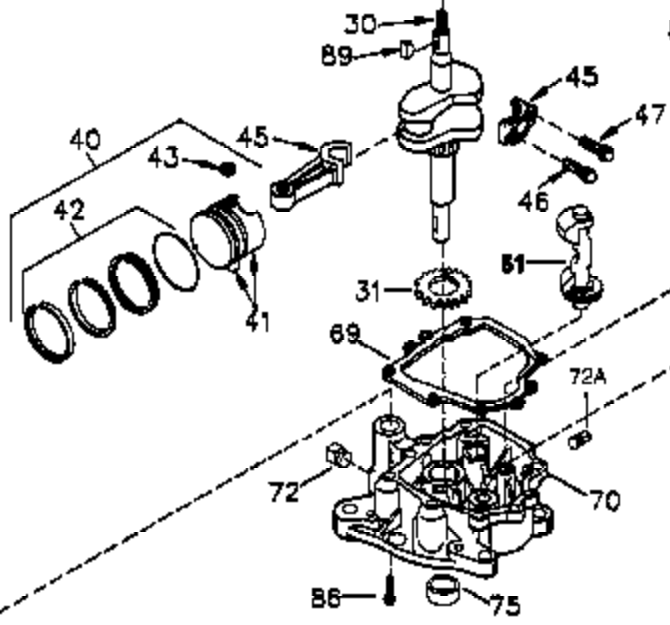

Ref #	Part Number	Qty	Description
261	650788	2	Screw, 5/16-18 x 3/4"
262	29747B	2	Screw, Torx T-40, 5/16-24 x 21/32"
264A	650802	1	Screw, 1/4-20 x 5/8"
265	33272B	1	Cylinder Head (Black)
275	34185B	1	Muffler
276	31588	1	Locking Plate
277	650729	2	Screw, 5/16-18 x 3-3/16"
285	35985B	1	Starter Cup
287	29752	4	Nut & Lockwasher, 1/4-28
290	30705	1	Fuel Line
292	26460	2	Fuel Line Clamp
298	28763	2	Screw, 10-32 x 35/64"
300	33583B	1	Fuel Tank (Incl. 292, 298 & 301)
301	36246	1	Fuel Cap
314	650873	2	Screw, 1/4-20 x 3/4"
315	611104	1	Alternator Coil (3/5) (Incl. 321,322 & 323)
321	611161	1	Diode
322	611142	1	Connector Body
323	611118	1	Terminal
325	34246	1	Wire Clip
361	650990	4	Screw, Torx T-30, 1/4-20 x 15/32"
370K	36695	1	Starter Decal
370	36261	1	Identification Decal
390	590704	1	Rewind Starter
395	36680	1	Electric Starter Motor (12 Volt)

CONTINUED FROM PAGE 2