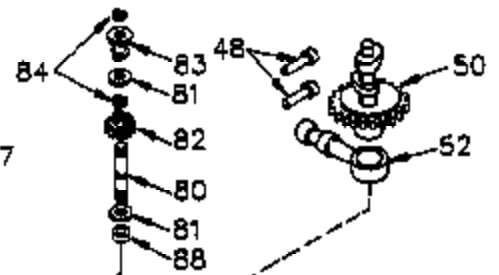

Ref #	Part Number	Qty	Description
261	650788	2	Screw, 5/16-18 x 3/4"
262	29747B	2	Screw, Torx T-40, 5/16-24 x 21/32"
264A	650802	1	Screw, 1/4-20 x 5/8"
265	33272B	1	Cylinder Head (Black)
275	34185B	1	Muffler
276	31588	1	Locking Plate
277	650729	2	Screw, 5/16-18 x 3-3/16"
285	35985B	1	Starter Cup
287	29752	4	Nut & Lockwasher, 1/4-28
290	30705	1	Fuel Line
292	26460	2	Fuel Line Clamp
298	28763	2	Screw, 10-32 x 35/64"
300	33583B	1	Fuel Tank (Incl. 292, 298 & 301)
301	36246	1	Fuel Cap
314	650873	2	Screw, 1/4-20 x 3/4"
315	611104	1	Alternator Coil (3/5) (Incl. 321,322 & 323)
321	611161	1	Diode
322	611142	1	Connector Body
323	611118	1	Terminal
325	34246	1	Wire Clip
361	650990	4	Screw, Torx T-30, 1/4-20 x 15/32"
370K	36695	1	Starter Decal
370	36261	1	Identification Decal
390	590704	1	Rewind Starter
395	36680	1	Electric Starter Motor (12 Volt)

CONTINUED FROM PAGE 2