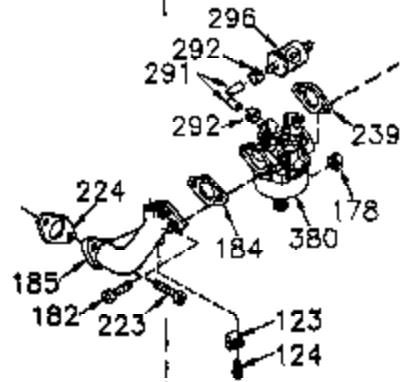

Ref #	Part Number	Qty	Description
261	650788	2	Screw, 5/16-18 x 3/4"
262	29747B	2	Screw, Torx T-40, 5/16-24 x 21/32"
264A	650802	1	Screw, 1/4-20 x 5/8"
265	33272B	1	Cylinder Head (Black)
275	34185B	1	Muffler
276	31588	1	Locking Plate
277	650729	2	Screw, 5/16-18 x 3-3/16"
285	35985B	1	Starter Cup
287	29752	4	Nut & Lockwasher, 1/4-28
290	30705	1	Fuel Line
292	26460	2	Fuel Line Clamp
298	28763	2	Screw, 10-32 x 35/64"
300	33583B	1	Fuel Tank (Incl. 292, 298 & 301)
301	36246	1	Fuel Cap
314	650873	2	Screw, 1/4-20 x 3/4"
315	611104	1	Alternator Coil (3/5) (Incl. 321,322 & 323)
321	611161	1	Diode
322	611142	1	Connector Body
323	611118	1	Terminal
325	34246	1	Wire Clip
361	650990	4	Screw, Torx T-30, 1/4-20 x 15/32"
370K	36695	1	Starter Decal
370	36261	1	Identification Decal
390	590704	1	Rewind Starter
395	36680	1	Electric Starter Motor (12 Volt)

CONTINUED FROM PAGE 2