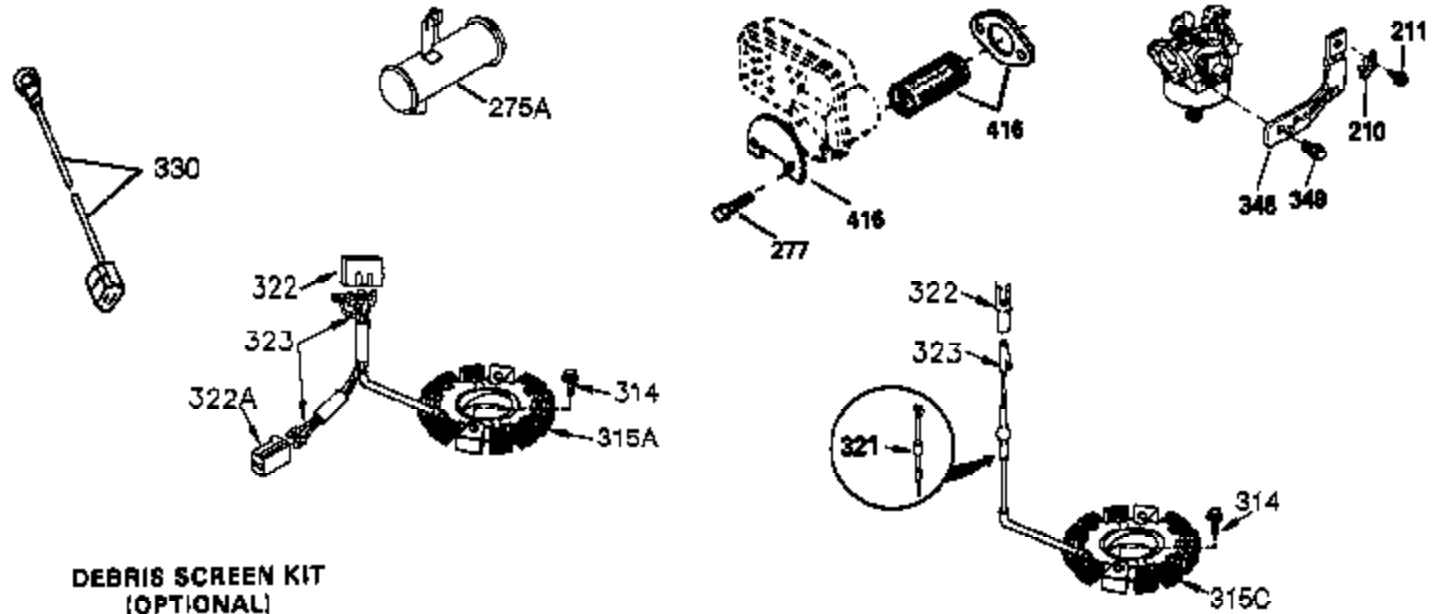

**OPTIONAL SPARK
ARRESTOR**