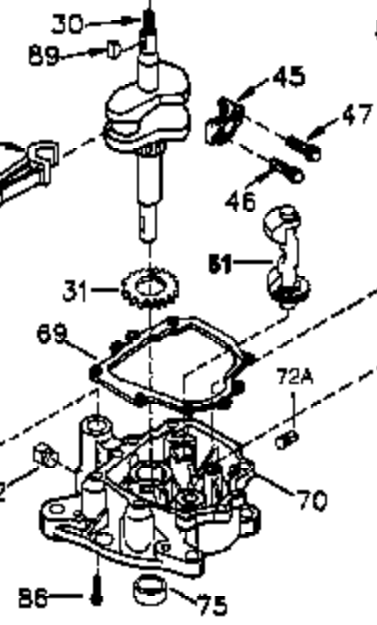

CONTINUED FROM PAGE 2

Ref #	Part Number	Qty	Description
19	35203	1	Extension Spring
30	35746B	1	Crankshaft
31	35327	1	Counterbalance Gear
40	34552	1	Piston, Pin & Ring Set (Std.)
40	34553	1	Piston, Pin & Ring Set (.010" OS)
40	34554	1	Piston, Pin & Ring Set (.020" OS)
41	34329A	1	Piston & Pin Ass'y. (Std.) (Incl. 43)
41	34330A	1	Piston & Pin Ass'y. (.010" OS) (Incl. 43)
41	34331A	1	Piston & Pin Ass'y. (.020" OS) (Incl. 43)
42	34332	1	Ring Set (Std.)
42	34333	1	Ring Set (.010" OS)
42	34334	1	Ring Set (.020" OS)
43	27888	2	Piston Pin Retaining Ring
45	36897	1	Connecting Rod Ass'y. (Incl. 47)
47	651033	1	Connecting Rod Bolt
48	34034	2	Valve Lifter
50	35381	1	Camshaft (MCR)
51	35747A	1	Counterbalance Weight
52	31356	1	Oil Pump Ass'y.
69	35317	1	* Mounting Flange Gasket
70	35711A	1	Mounting Flange (Incl. 72,75,80 & 81)
72	31927	1	Oil Drain Plug
75	35319	1	Oil Seal
80	35783	1	Governor Shaft
81	30590A	2	Washer
82	35378	1	Governor Gear Ass'y. (Incl. 81)
83	30588A	1	Governor Spool
84	29193	2	Retaining Ring
86	650833	8	Screw, 1/4-20 x 1-3/16"
88	31707A	1	Spacer (Incl. 81)
89	32589	1	Flywheel Key
123	33261	1	Intake Pipe Brace
124	651031	3	Screw, 1/4-20 x 9/16"
178	29752	2	Nut & Lock Washer, 1/4-28
182	30088A	2	Screw, 1/4-28 x 1"
184	33263	1	* Carburetor To Intake Pipe Gasket
185	34926	1	Intake Pipe
202	36482	1	Compression Spring
205	650777	1	Screw, 6/32 x 21/32"
223	650378	2	Screw, Torx T-30, 5/16-18 x 1-1/8"
224	27915A	1	* Intake Pipe Gasket
238	650834	2	Screw, 10-32 x 1-17/32"
239	33629	1	* Air Cleaner Gasket
240	35538B	1	Air Cleaner Body (Incl. 239)
245A	35404	1	Air Cleaner Filter
245	35403	1	Air Cleaner Filter (Incl. 251A)
250	35961	1	Air Cleaner Cover
251A	650825	2	Nut & Lock Washer, 1/4-20
251	650886	2	Wing Nut, 1/4-20
292	26460	3	Fuel Line Clamp
296	34279B	1	Fuel Filter (Incl. 292)
305	35574	1	Oil Fill Tube
307	35499	1	"O" Ring
308	35437	1	Fill Tube Clip
310	35576	1	Dipstick
380	632238	1	Carburetor (Incl. 184)