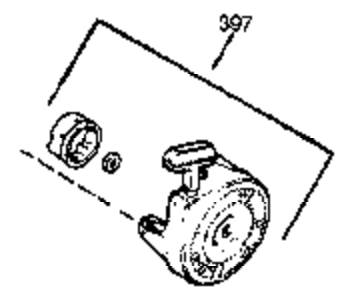

**DEBRIS SCREEN KIT
(OPTIONAL)**