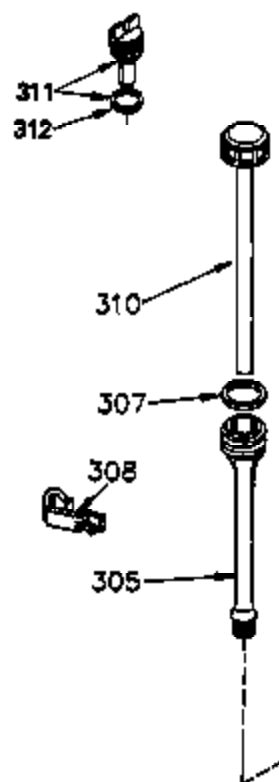

CONTINUED FROM PAGE 2

Ref #	Part Number	Qty	Description
19	35203	1	Extension Spring
30	35746B	1	Crankshaft
31	35327	1	Counterbalance Gear
40	34552	1	Piston, Pin & Ring Set (Std.)
40	34553	1	Piston, Pin & Ring Set (.010" OS)
40	34554	1	Piston, Pin & Ring Set (.020" OS)
41	34329A	1	Piston & Pin Ass'y. (Std.) (Incl. 43)
41	34330A	1	Piston & Pin Ass'y. (.010" OS) (Incl. 43)
41	34331A	1	Piston & Pin Ass'y. (.020" OS) (Incl. 43)
42	34332	1	Ring Set (Std.)
42	34333	1	Ring Set (.010" OS)
42	34334	1	Ring Set (.020" OS)
43	27888	2	Piston Pin Retaining Ring
45	36897	1	Connecting Rod Ass'y. (Incl. 47)
47	651033	1	Connecting Rod Bolt
48	34034	2	Valve Lifter
50	35381	1	Camshaft (MCR)
51	35747A	1	Counterbalance Weight
52	31356	1	Oil Pump Ass'y.
69	35317	1	* Mounting Flange Gasket
70	35711A	1	Mounting Flange (Incl. 72,75,80 & 81)
72	31927	1	Oil Drain Plug
75	35319	1	Oil Seal
80	35783	1	Governor Shaft
81	30590A	2	Washer
82	35378	1	Governor Gear Ass'y. (Incl. 81)
83	30588A	1	Governor Spool
84	29193	2	Retaining Ring
86	650833	8	Screw, 1/4-20 x 1-3/16"
88	31707A	1	Spacer (Incl. 81)
89	32589	1	Flywheel Key
123	33261	1	Intake Pipe Brace
124	651031	3	Screw, 1/4-20 x 9/16"
178	29752	2	Nut & Lock Washer, 1/4-28
182	30088A	2	Screw, 1/4-28 x 1"
184	33263	1	* Carburetor To Intake Pipe Gasket
185	34926	1	Intake Pipe
202	36482	1	Compression Spring
205	650777	1	Screw, 6/32 x 21/32"
223	650378	2	Screw, Torx T-30, 5/16-18 x 1-1/8"
224	27915A	1	* Intake Pipe Gasket
238	650834	2	Screw, 10-32 x 1-17/32"
239	33629	1	* Air Cleaner Gasket
240	35538B	1	Air Cleaner Body (Incl. 239)
245A	35404	1	Air Cleaner Filter
245	35403	1	Air Cleaner Filter (Incl. 251A)
250	35961	1	Air Cleaner Cover
251A	650825	2	Nut & Lock Washer, 1/4-20
251	650886	2	Wing Nut, 1/4-20
292	26460	3	Fuel Line Clamp
296	34279B	1	Fuel Filter (Incl. 292)
305	35574	1	Oil Fill Tube
307	35499	1	"O" Ring
308	35437	1	Fill Tube Clip
310	35576	1	Dipstick
380	632238	1	Carburetor (Incl. 184)