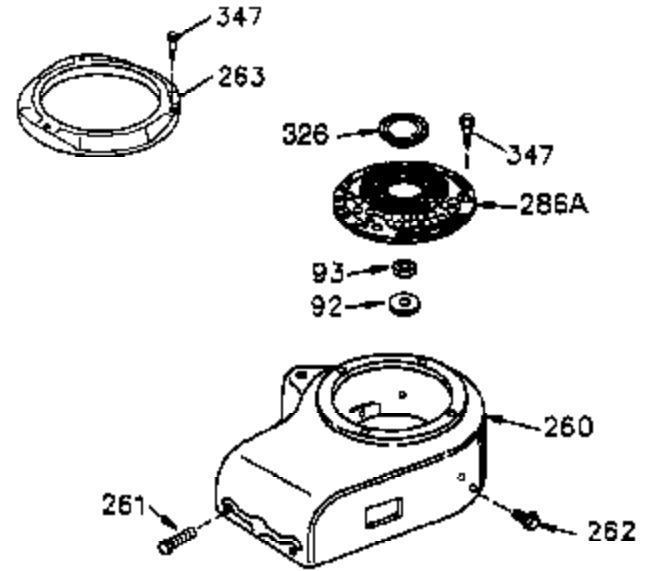

**OPTIONAL SPARK
ARRESTOR**