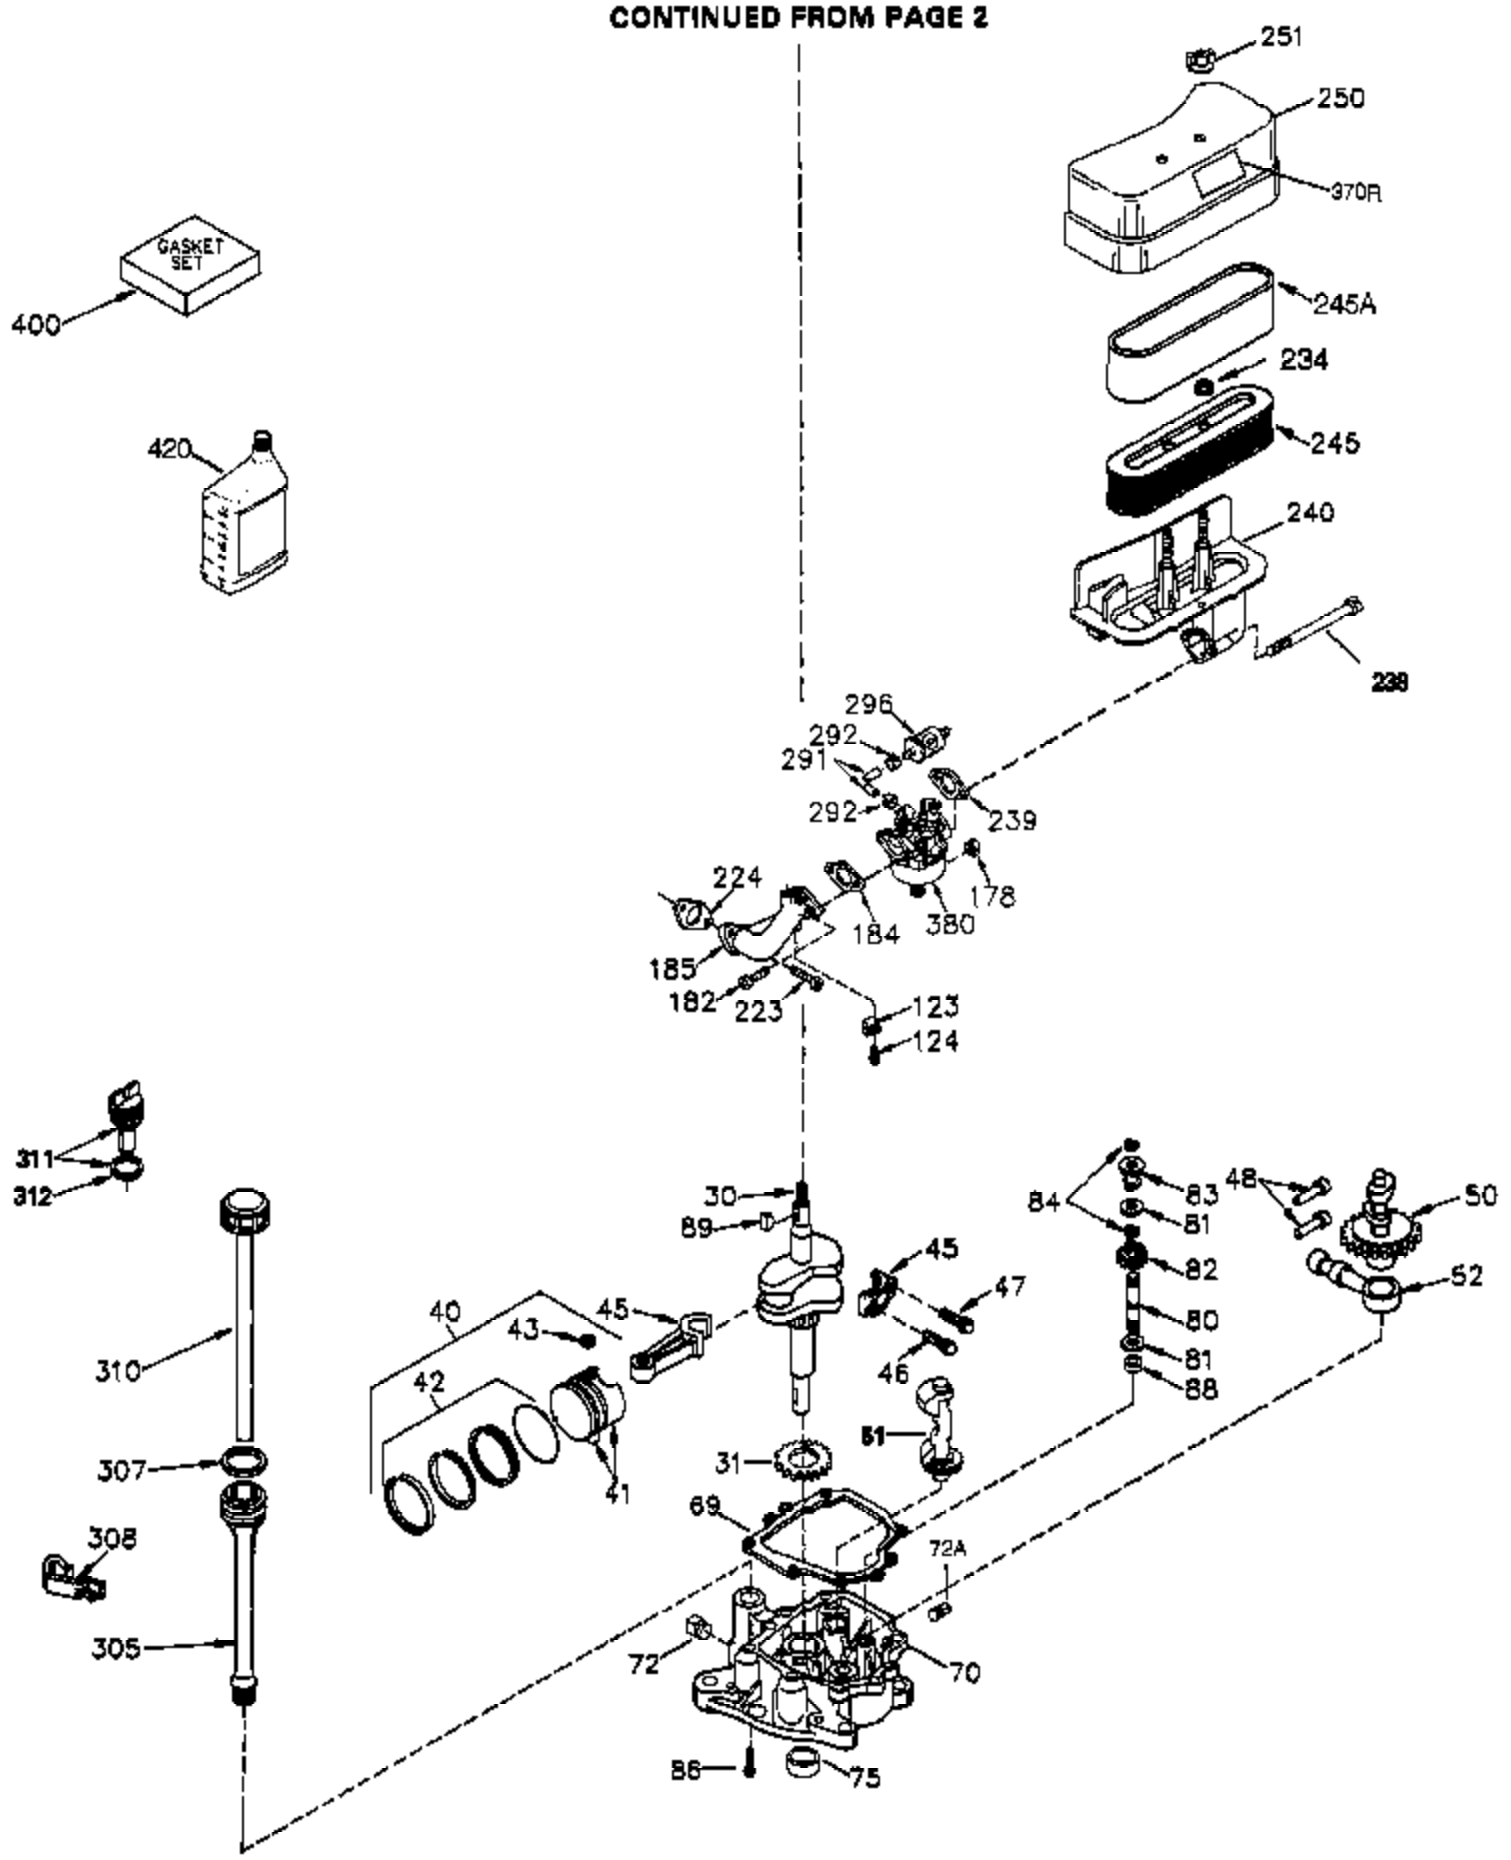

CONTINUED FROM PAGE 2

Ref #	Part Number	Qty	Description
19	35203	1	Extension Spring
30	35746B	1	Crankshaft
31	35327	1	Counterbalance Gear
40	34552	1	Piston, Pin & Ring Set (Std.)
40	34553	1	Piston, Pin & Ring Set (.010" OS)
40	34554	1	Piston, Pin & Ring Set (.020" OS)
41	34329A	1	Piston & Pin Ass'y. (Std.) (Incl. 43)
41	34330A	1	Piston & Pin Ass'y. (.010" OS) (Incl. 43)
41	34331A	1	Piston & Pin Ass'y. (.020" OS) (Incl. 43)
42	34332	1	Ring Set (Std.)
42	34333	1	Ring Set (.010" OS)
42	34334	1	Ring Set (.020" OS)
43	27888	2	Piston Pin Retaining Ring
45	36897	1	Connecting Rod Ass'y. (Incl. 47)
47	651033	1	Connecting Rod Bolt
48	34034	2	Valve Lifter
50	35381	1	Camshaft (MCR)
51	35747A	1	Counterbalance Weight
52	31356	1	Oil Pump Ass'y.
69	35317	1	* Mounting Flange Gasket
70	35711A	1	Mounting Flange (Incl. 72,75,80 & 81)
72	31927	1	Oil Drain Plug
75	35319	1	Oil Seal
80	35783	1	Governor Shaft
81	30590A	2	Washer
82	35378	1	Governor Gear Ass'y. (Incl. 81)
83	30588A	1	Governor Spool
84	29193	2	Retaining Ring
86	650833	8	Screw, 1/4-20 x 1-3/16"
88	31707A	1	Spacer (Incl. 81)
89	32589	1	Flywheel Key
123	33261	1	Intake Pipe Brace
124	651031	3	Screw, 1/4-20 x 9/16"
178	29752	2	Nut & Lock Washer, 1/4-28
182	30088A	2	Screw, 1/4-28 x 1"
184	33263	1	* Carburetor To Intake Pipe Gasket
185	34926	1	Intake Pipe
202	36482	1	Compression Spring
205	650777	1	Screw, 6/32 x 21/32"
223	650378	2	Screw, Torx T-30, 5/16-18 x 1-1/8"
224	27915A	1	* Intake Pipe Gasket
238	650834	2	Screw, 10-32 x 1-17/32"
239	33629	1	* Air Cleaner Gasket
240	35538B	1	Air Cleaner Body (Incl. 239)
245A	35404	1	Air Cleaner Filter
245	35403	1	Air Cleaner Filter (Incl. 251A)
250	35961	1	Air Cleaner Cover
251A	650825	2	Nut & Lock Washer, 1/4-20
251	650886	2	Wing Nut, 1/4-20
292	26460	3	Fuel Line Clamp
296	34279B	1	Fuel Filter (Incl. 292)
305	35574	1	Oil Fill Tube
307	35499	1	"O" Ring
308	35437	1	Fill Tube Clip
310	35576	1	Dipstick
380	632238	1	Carburetor (Incl. 184)