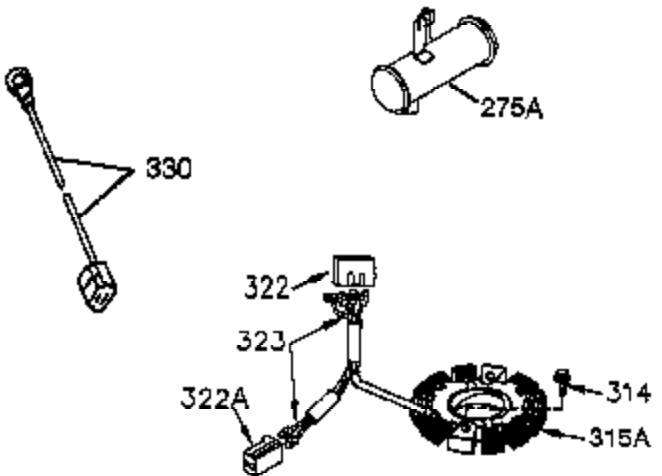

**MUFFLER (QUIET)
(OPTIONAL)**

**OPTIONAL SPARK
ARRESTOR**

**DEBRIS SCREEN KIT
(OPTIONAL)**