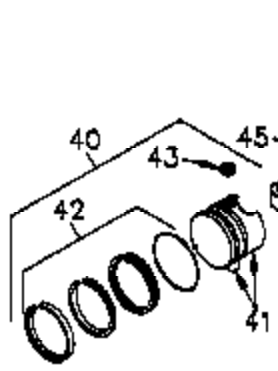

CONTINUED FROM PAGE 2

Ref #	Part Number	Qty	Description
19	35203	1	Extension Spring
30	35746B	1	Crankshaft
31	35327	1	Counterbalance Gear
40	34552	1	Piston, Pin & Ring Set (Std.)
40	34553	1	Piston, Pin & Ring Set (.010" OS)
40	34554	1	Piston, Pin & Ring Set (.020" OS)
41	34329A	1	Piston & Pin Ass'y. (Std.) (Incl. 43)
41	34330A	1	Piston & Pin Ass'y. (.010" OS) (Incl. 43)
41	34331A	1	Piston & Pin Ass'y. (.020" OS) (Incl. 43)
42	34332	1	Ring Set (Std.)
42	34333	1	Ring Set (.010" OS)
42	34334	1	Ring Set (.020" OS)
43	27888	2	Piston Pin Retaining Ring
45	36897	1	Connecting Rod Ass'y. (Incl. 47)
47	651033	1	Connecting Rod Bolt
48	34034	2	Valve Lifter
50	35381	1	Camshaft (MCR)
51	35747A	1	Counterbalance Weight
52	31356	1	Oil Pump Ass'y.
69	35317	1	* Mounting Flange Gasket
70	35711A	1	Mounting Flange (Incl. 72,75,80 & 81)
72	31927	1	Oil Drain Plug
75	35319	1	Oil Seal
80	35783	1	Governor Shaft
81	30590A	2	Washer
82	35378	1	Governor Gear Ass'y. (Incl. 81)
83	30588A	1	Governor Spool
84	29193	2	Retaining Ring
86	650833	8	Screw, 1/4-20 x 1-3/16"
88	31707A	1	Spacer (Incl. 81)
89	32589	1	Flywheel Key
123	33261	1	Intake Pipe Brace
124	651031	3	Screw, 1/4-20 x 9/16"
178	29752	2	Nut & Lock Washer, 1/4-28
182	30088A	2	Screw, 1/4-28 x 1"
184	33263	1	* Carburetor To Intake Pipe Gasket
185	34926	1	Intake Pipe
202	36482	1	Compression Spring
205	650777	1	Screw, 6/32 x 21/32"
223	650378	2	Screw, Torx T-30, 5/16-18 x 1-1/8"
224	27915A	1	* Intake Pipe Gasket
238	650834	2	Screw, 10-32 x 1-17/32"
239	33629	1	* Air Cleaner Gasket
240	35538B	1	Air Cleaner Body (Incl. 239)
245A	35404	1	Air Cleaner Filter
245	35403	1	Air Cleaner Filter (Incl. 251A)
250	35961	1	Air Cleaner Cover
251A	650825	2	Nut & Lock Washer, 1/4-20
251	650886	2	Wing Nut, 1/4-20
292	26460	3	Fuel Line Clamp
296	34279B	1	Fuel Filter (Incl. 292)
305	35574	1	Oil Fill Tube
307	35499	1	"O" Ring
308	35437	1	Fill Tube Clip
310	35576	1	Dipstick
380	632238	1	Carburetor (Incl. 184)