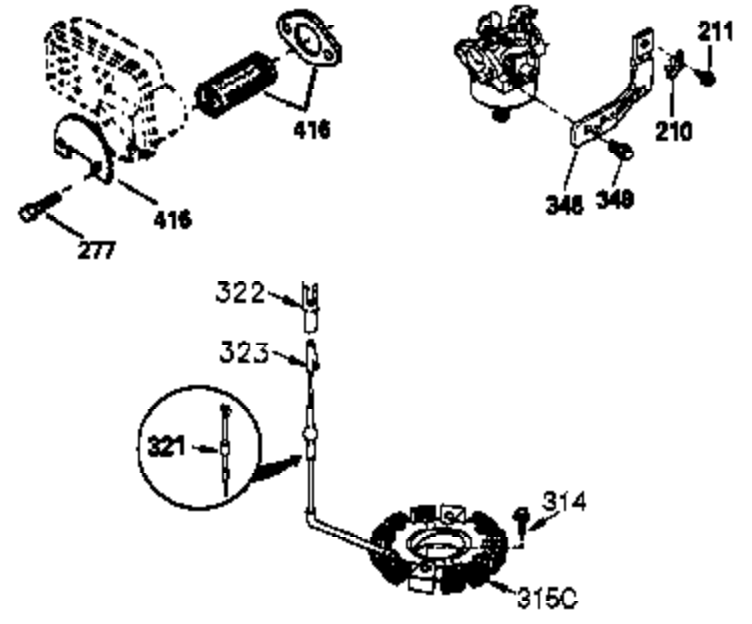

**MUFFLER (QUIET)
(OPTIONAL)**

**OPTIONAL SPARK
ARRESTOR**

**DEBRIS SCREEN KIT
(OPTIONAL)**