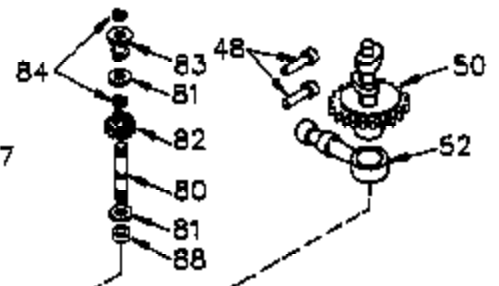

CONTINUED FROM PAGE 2

Ref #	Part Number	Qty	Description
19	35203	1	Extension Spring
30	35746B	1	Crankshaft
31	35327	1	Counterbalance Gear
40	34552	1	Piston, Pin & Ring Set (Std.)
40	34553	1	Piston, Pin & Ring Set (.010" OS)
40	34554	1	Piston, Pin & Ring Set (.020" OS)
41	34329A	1	Piston & Pin Ass'y. (Std.) (Incl. 43)
41	34330A	1	Piston & Pin Ass'y. (.010" OS) (Incl. 43)
41	34331A	1	Piston & Pin Ass'y. (.020" OS) (Incl. 43)
42	34332	1	Ring Set (Std.)
42	34333	1	Ring Set (.010" OS)
42	34334	1	Ring Set (.020" OS)
43	27888	2	Piston Pin Retaining Ring
45	36897	1	Connecting Rod Ass'y. (Incl. 47)
47	651033	1	Connecting Rod Bolt
48	34034	2	Valve Lifter
50	35381	1	Camshaft (MCR)
51	35747A	1	Counterbalance Weight
52	31356	1	Oil Pump Ass'y.
69	35317	1	* Mounting Flange Gasket
70	35711A	1	Mounting Flange (Incl. 72,75,80 & 81)
72	31927	1	Oil Drain Plug
75	35319	1	Oil Seal
80	35783	1	Governor Shaft
81	30590A	2	Washer
82	35378	1	Governor Gear Ass'y. (Incl. 81)
83	30588A	1	Governor Spool
84	29193	2	Retaining Ring
86	650833	8	Screw, 1/4-20 x 1-3/16"
88	31707A	1	Spacer (Incl. 81)
89	32589	1	Flywheel Key
123	33261	1	Intake Pipe Brace
124	651031	3	Screw, 1/4-20 x 9/16"
178	29752	2	Nut & Lock Washer, 1/4-28
182	30088A	2	Screw, 1/4-28 x 1"
184	33263	1	* Carburetor To Intake Pipe Gasket
185	34926	1	Intake Pipe
202	36482	1	Compression Spring
205	650777	1	Screw, 6/32 x 21/32"
223	650378	2	Screw, Torx T-30, 5/16-18 x 1-1/8"
224	27915A	1	* Intake Pipe Gasket
238	650834	2	Screw, 10-32 x 1-17/32"
239	33629	1	* Air Cleaner Gasket
240	35538B	1	Air Cleaner Body (Incl. 239)
245A	35404	1	Air Cleaner Filter
245	35403	1	Air Cleaner Filter (Incl. 251A)
250	35961	1	Air Cleaner Cover
251A	650825	2	Nut & Lock Washer, 1/4-20
251	650886	2	Wing Nut, 1/4-20
292	26460	3	Fuel Line Clamp
296	34279B	1	Fuel Filter (Incl. 292)
305	35574	1	Oil Fill Tube
307	35499	1	"O" Ring
308	35437	1	Fill Tube Clip
310	35576	1	Dipstick
380	632238	1	Carburetor (Incl. 184)