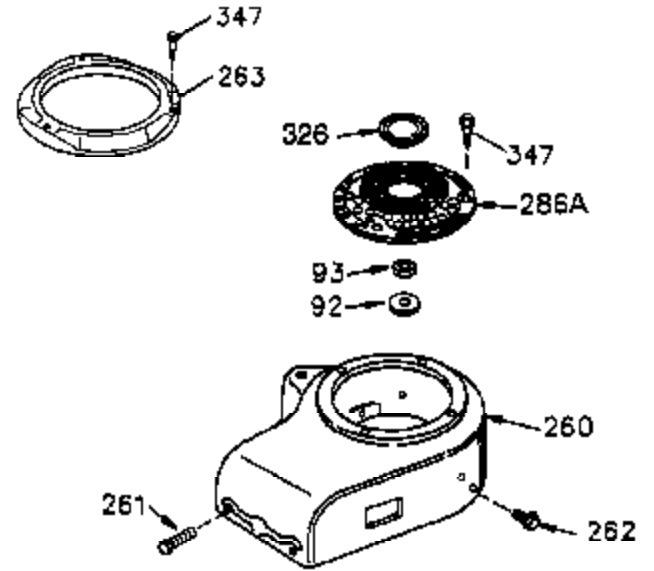

---

Ref #	Part Number	Qty	Description
420	730225	1	SAE 30 4-Cycle Engine Oil (Quart)

---

**MUFFLER (QUIET)  
(OPTIONAL)**

**OPTIONAL SPARK  
ARRESTOR**

**DEBRIS SCREEN KIT  
(OPTIONAL)**

Ref #	Part Number	Qty	Description
16	32651	1	Governor Lever
19	34043	1	Extension Spring
19A	35203	1	Control Spring
92	650880	1	Flywheel Washer
93	650881	1	Flywheel Nut
186	33860	1	Governor Link
202	36482	1	Compression Spring
205	651019	1	Screw Torx T-10, 6-32 x 41/64"
209	30200	2	Screw, 10-24 x 9/16"
210	27793	1	Conduit Clip
211	28942	1	Screw, 10-32 x 3/8"
212	35550	1	Bushing
216	35202A	1	RPM Adj. Lever(Incl. 19A, 212, 222 & 239)
222	30312	1	Screw 10-32 x 1/2"
260	36292	1	Blower Housing
261	650788	2	Screw, 5/16-18 x 3/4"
262	29747B	2	Screw, Torx T-40, 5/16-24 x 21/32"
263	35963	1	Trim Ring
314	650873	2	Screw 1/4-20 x 3/4
322	610921	1	Connector Body
322A	610824	1	Connector Body
323	610922	1	Terminal
326	36210	1	Screen Plug
347	650949	3	Screw 10-32 x 9/16"
396	35763A	1	Electric Starter (12 Volt) (Optional)