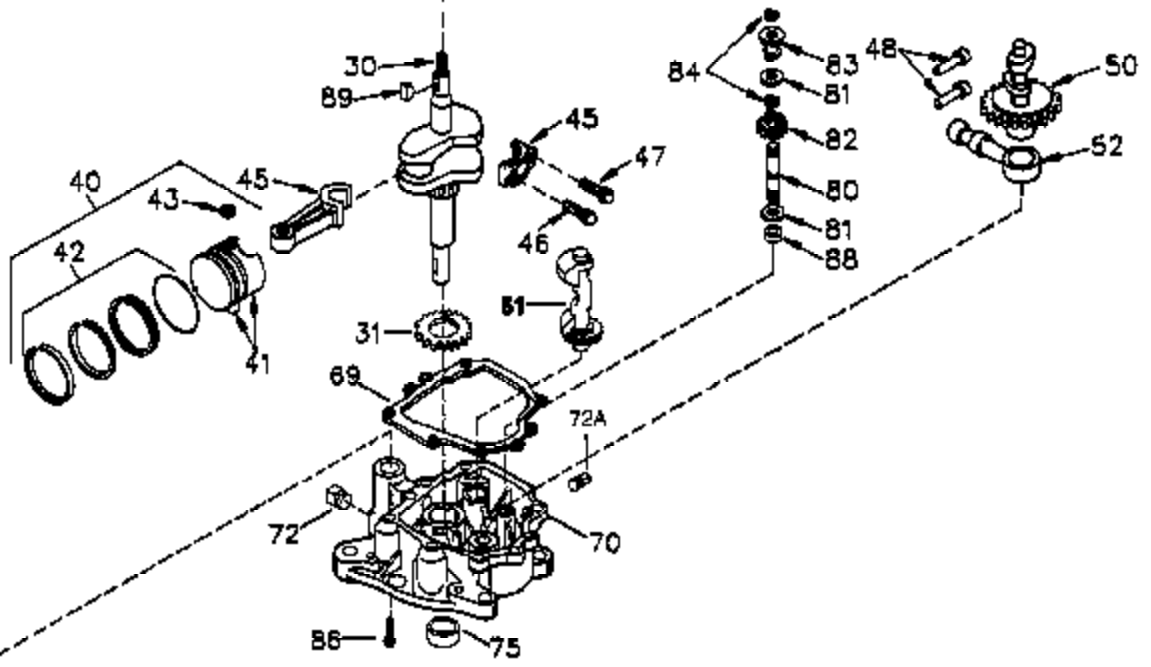

CONTINUED FROM PAGE 2

Ref #	Part Number	Qty	Description
19	34043	1	Extension Spring
30	35415A	1	Crankshaft
40	34552	1	Piston, Pin & Ring Set (Std.)
40	34553	1	Piston, Pin & Ring Set (.010" OS)
40	34554	1	Piston, Pin & Ring Set (.020" OS)
41	34329A	1	Piston & Pin Ass'y. (Std.) (Incl. 43)
41	34330A	1	Piston & Pin Ass'y. (.010" OS) (Incl. 43)
41	34331A	1	Piston & Pin Ass'y. (.020" OS) (Incl. 43)
42	34332	1	Ring Set (Std.)
42	34333	1	Ring Set (.010" OS)
42	34334	1	Ring Set (.020" OS)
43	27888	2	Piston Pin Retaining Ring
45	36897	1	Connecting Rod Ass'y. (Incl. 47)
47	651033	2	Connecting Rod Bolt
48	34034	2	Valve Lifter
50	35381	1	Camshaft (MCR)
52	31356	1	Oil Pump Ass'y.
69	35262A	1	* Mounting Flange Gasket
70	35382A	1	Mounting Flange (Incl. 72,75,80 & 81)
72	31927	1	Oil Drain Plug
75	35319	1	Oil Seal
80	30668	1	Governor Shaft
81	30590A	2	Washer
82	35378	1	Governor Gear Ass'y. (Incl. 81)
83	30588A	1	Governor Spool
84	29193	2	Retaining Ring
86	650833	8	Screw, 1/4-20 x 1-3/16"
88	31707A	1	Spacer (Incl. 81)
89	32589	1	Flywheel Key
123	33261	1	Intake Pipe Brace
124	651031	3	Screw, 1/4-20 x 9/16"
178	29752	2	Nut & Lock Washer, 1/4-28
182	30088A	2	Screw, 1/4-28 x 1"
184	33263	1	* Carburetor To Intake Pipe Gasket
185	34926	1	Intake Pipe
202	36482	1	Compression Spring
205	651019	1	Screw Torx T-10, 6-32 x 41/64"
223	650378	2	Screw, Torx T-30, 5/16-18 x 1-1/8"
224	27915A	1	* Intake Pipe Gasket
234	650825	2	Nut & Lock Washer, 1/4-20
238	650834	2	Screw, 10-32 x 1-17/32"
239	33629	1	* Air Cleaner Gasket
240	35538B	1	Air Cleaner Body (Incl. 239)
245	35403	1	Air Cleaner Filter (Incl. 324)
245A	35404	1	Air Cleaner Filter
250	35961	1	Air Cleaner Cover
251	650886	2	Wing Nut 1/4-20
292	26460	2	Fuel Line Clamp
305	35574	1	Oil Fill Tube
307	35499	1	"O" Ring
308	35437	1	Fill Tube Clip
310	35576	1	Dipstick
380	632600	1	Carburetor (Incl. 184)
396	35763A	1	Electric Starter (12 Volt) (Optional)
400	36450A	1	* Gasket Set (Incl. items marked PK in notes) Incl. part #'s 27272A (1), 27896A (2), 27915A (1), 29673 (1), 33263 (1), 33629 (1), 34698A (1), 35262A (1), 35317 (1), 36448 (1)