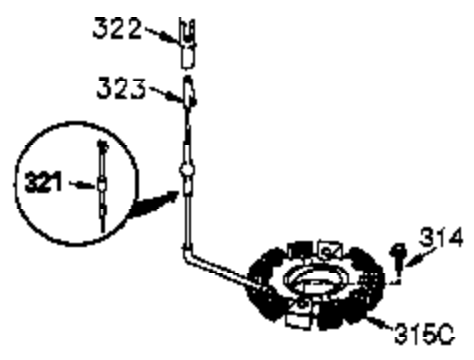

---

Ref #	Part Number	Qty	Description
420	730225	1	SAE 30 4-Cycle Engine Oil (Quart)

---

**MUFFLER (QUIET)  
(OPTIONAL)**

**OPTIONAL SPARK  
ARRESTOR**

**DEBRIS SCREEN KIT  
(OPTIONAL)**

Ref #	Part Number	Qty	Description
16	32651	1	Governor Lever
19	34043	1	Extension Spring
19A	35203	1	Control Spring
92	650880	1	Flywheel Washer
93	650881	1	Flywheel Nut
186	33860	1	Governor Link
202	36482	1	Compression Spring
205	651019	1	Screw Torx T-10, 6-32 x 41/64"
209	30200	2	Screw, 10-24 x 9/16"
210	27793	1	Conduit Clip
211	28942	1	Screw, 10-32 x 3/8"
212	35550	1	Bushing
216	35202A	1	RPM Adj. Lever(Incl. 19A, 212, 222 & 239)
222	30312	1	Screw 10-32 x 1/2"
260	36292	1	Blower Housing
261	650788	2	Screw, 5/16-18 x 3/4"
262	29747B	2	Screw, Torx T-40, 5/16-24 x 21/32"
263	35963	1	Trim Ring
314	650873	2	Screw 1/4-20 x 3/4
322	610921	1	Connector Body
322A	610824	1	Connector Body
323	610922	1	Terminal
326	36210	1	Screen Plug
347	650949	3	Screw 10-32 x 9/16"
396	35763A	1	Electric Starter (12 Volt) (Optional)