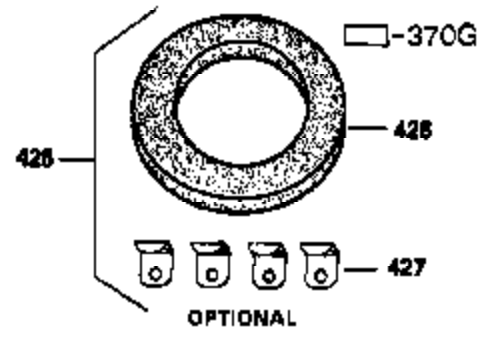

---

Ref #	Part Number	Qty	Description
420	730225	1	SAE 30 4-Cycle Engine Oil (Quart)

---

**MUFFLER (QUIET)  
(OPTIONAL)**

**OPTIONAL SPARK  
ARRESTOR**

**DEBRIS SCREEN KIT  
(OPTIONAL)**

Ref #	Part Number	Qty	Description
16	32651	1	Governor Lever
19	34043	1	Extension Spring
19A	35203	1	Control Spring
92	650880	1	Flywheel Washer
93	650881	1	Flywheel Nut
186	33860	1	Governor Link
202	36482	1	Compression Spring
205	651019	1	Screw Torx T-10, 6-32 x 41/64"
209	30200	2	Screw, 10-24 x 9/16"
210	27793	1	Conduit Clip
211	28942	1	Screw, 10-32 x 3/8"
212	35550	1	Bushing
216	35202A	1	RPM Adj. Lever(Incl. 19A, 212, 222 & 239)
222	30312	1	Screw 10-32 x 1/2"
260	36292	1	Blower Housing
261	650788	2	Screw, 5/16-18 x 3/4"
262	29747B	2	Screw, Torx T-40, 5/16-24 x 21/32"
263	35963	1	Trim Ring
314	650873	2	Screw 1/4-20 x 3/4
322	610921	1	Connector Body
322A	610824	1	Connector Body
323	610922	1	Terminal
326	36210	1	Screen Plug
347	650949	3	Screw 10-32 x 9/16"
396	35763A	1	Electric Starter (12 Volt) (Optional)