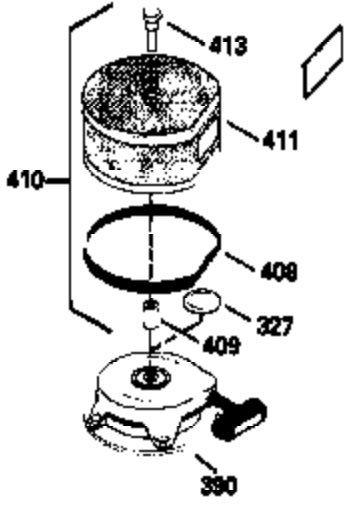

Ref #	Part Number	Qty	Description
265	33272B	1	Cylinder Head (Black)
281	33013	1	Starter Bubble Cover
282	650760	1	Screw, 8-32 x 3/8"
286	35962	1	Cup & Screen
290	29774	1	Fuel Line
292	26460	2	Fuel Line Clamp
308A	33997	1	Oil Tube Clip
314	650873	2	Screw 1/4-20 x 3/4
315	611097	1	Alternator Coil(7 Amp)(Incl. 322, 322 A & 323)
319	650735	2	Screw 10-24 x 3/8"
320	611098A	1	Regulator
322	610921	1	Connector Body
323	610922	1	Terminal
370	36261	1	Identification Decal
370A	35274	1	Oil Instruction Decal
394A	650948	1	Flat Washer
396	35763A	1	Electric Starter (12 Volt) (Optional)

---

Ref #	Part Number	Qty	Description
420	730225	1	SAE 30 4-Cycle Engine Oil (Quart)

---

**MUFFLER (QUIET)  
(OPTIONAL)**

**OPTIONAL SPARK  
ARRESTOR**

**DEBRIS SCREEN KIT  
(OPTIONAL)**

Ref #	Part Number	Qty	Description
16	32651	1	Governor Lever
19	34043	1	Extension Spring
19A	35203	1	Control Spring
92	650880	1	Flywheel Washer
93	650881	1	Flywheel Nut
186	33860	1	Governor Link
202	36482	1	Compression Spring
205	651019	1	Screw Torx T-10, 6-32 x 41/64"
209	30200	2	Screw, 10-24 x 9/16"
210	27793	1	Conduit Clip
211	28942	1	Screw, 10-32 x 3/8"
212	35550	1	Bushing
216	35202A	1	RPM Adj. Lever(Incl. 19A, 212, 222 & 239)
222	30312	1	Screw 10-32 x 1/2"
260	36292	1	Blower Housing
261	650788	2	Screw, 5/16-18 x 3/4"
262	29747B	2	Screw, Torx T-40, 5/16-24 x 21/32"
263	35963	1	Trim Ring
314	650873	2	Screw 1/4-20 x 3/4
322	610921	1	Connector Body
322A	610824	1	Connector Body
323	610922	1	Terminal
326	36210	1	Screen Plug
347	650949	3	Screw 10-32 x 9/16"
396	35763A	1	Electric Starter (12 Volt) (Optional)