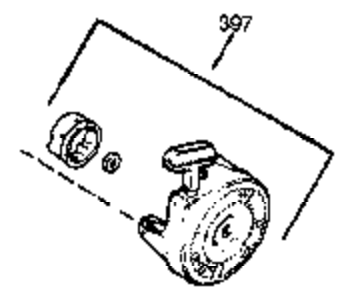

---

Ref #	Part Number	Qty	Description
420	730225	1	SAE 30 4-Cycle Engine Oil (Quart)

---

**MUFFLER (QUIET)  
(OPTIONAL)**

**OPTIONAL SPARK  
ARRESTOR**

**DEBRIS SCREEN KIT  
(OPTIONAL)**

Ref #	Part Number	Qty	Description
16	32651	1	Governor Lever
19	34043	1	Extension Spring
19A	35203	1	Control Spring
92	650880	1	Flywheel Washer
93	650881	1	Flywheel Nut
186	33860	1	Governor Link
202	36482	1	Compression Spring
205	651019	1	Screw Torx T-10, 6-32 x 41/64"
209	30200	2	Screw, 10-24 x 9/16"
210	27793	1	Conduit Clip
211	28942	1	Screw, 10-32 x 3/8"
212	35550	1	Bushing
216	35202A	1	RPM Adj. Lever(Incl. 19A, 212, 222 & 239)
222	30312	1	Screw 10-32 x 1/2"
260	36292	1	Blower Housing
261	650788	2	Screw, 5/16-18 x 3/4"
262	29747B	2	Screw, Torx T-40, 5/16-24 x 21/32"
263	35963	1	Trim Ring
314	650873	2	Screw 1/4-20 x 3/4
322	610921	1	Connector Body
322A	610824	1	Connector Body
323	610922	1	Terminal
326	36210	1	Screen Plug
347	650949	3	Screw 10-32 x 9/16"
396	35763A	1	Electric Starter (12 Volt) (Optional)