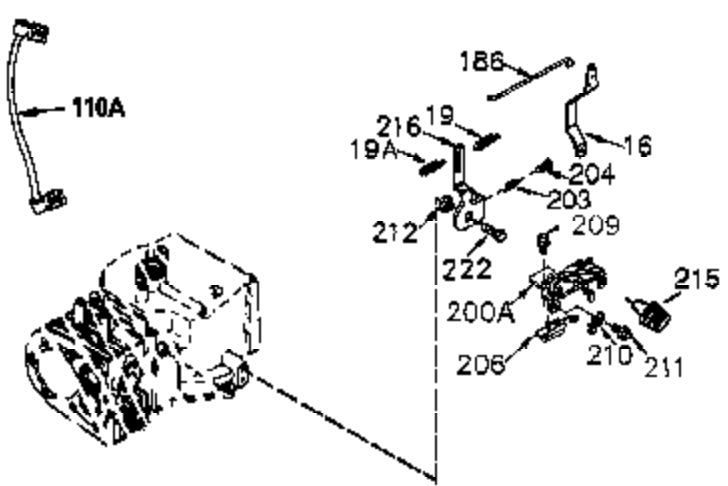

---

Ref #	Part Number	Qty	Description
420	730225	1	SAE 30 4-Cycle Engine Oil (Quart)

---

**MUFFLER (QUIET)  
(OPTIONAL)**

**OPTIONAL SPARK  
ARRESTOR**

**DEBRIS SCREEN KIT  
(OPTIONAL)**

Ref #	Part Number	Qty	Description
16	32651	1	Governor Lever
19	34043	1	Extension Spring
19A	35203	1	Control Spring
92	650880	1	Flywheel Washer
93	650881	1	Flywheel Nut
186	33860	1	Governor Link
202	36482	1	Compression Spring
205	651019	1	Screw Torx T-10, 6-32 x 41/64"
209	30200	2	Screw, 10-24 x 9/16"
210	27793	1	Conduit Clip
211	28942	1	Screw, 10-32 x 3/8"
212	35550	1	Bushing
216	35202A	1	RPM Adj. Lever(Incl. 19A, 212, 222 & 239)
222	30312	1	Screw 10-32 x 1/2"
260	36292	1	Blower Housing
261	650788	2	Screw, 5/16-18 x 3/4"
262	29747B	2	Screw, Torx T-40, 5/16-24 x 21/32"
263	35963	1	Trim Ring
314	650873	2	Screw 1/4-20 x 3/4
322	610921	1	Connector Body
322A	610824	1	Connector Body
323	610922	1	Terminal
326	36210	1	Screen Plug
347	650949	3	Screw 10-32 x 9/16"
396	35763A	1	Electric Starter (12 Volt) (Optional)