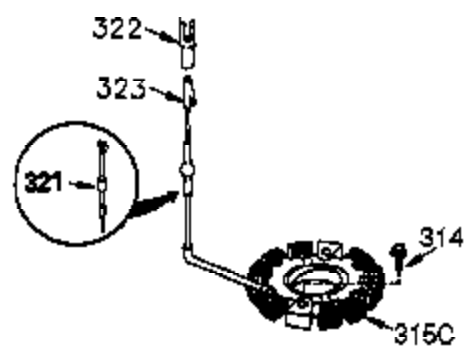

**MUFFLER (QUIET)
(OPTIONAL)**

**OPTIONAL SPARK
ARRESTOR**

**DEBRIS SCREEN KIT
(OPTIONAL)**