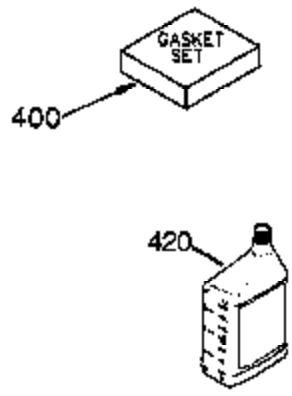

CONTINUED FROM PAGE 2

Ref #	Part Number	Qty	Description
19	34043	1	Extension Spring
30	36708	1	Crankshaft
31	35327	1	Counterbalance Gear
40	34552	1	Piston, Pin & Ring Set (Std.)
40	34553	1	Piston, Pin & Ring Set (.010" OS)
40	34554	1	Piston, Pin & Ring Set (.020" OS)
41	34329A	1	Piston & Pin Ass'y. (Std.) (Incl. 43)
41	34330A	1	Piston & Pin Ass'y. (.010" OS) (Incl. 43)
41	34331A	1	Piston & Pin Ass'y. (.020" OS) (Incl. 43)
42	34332	1	Ring Set (Std.)
42	34333	1	Ring Set (.010" OS)
42	34334	1	Ring Set (.020" OS)
43	27888	2	Piston Pin Retaining Ring
45	36897	1	Connecting Rod Ass'y. (Incl. 47)
47	651033	2	Connecting Rod Bolt
48	34034	2	Valve Lifter
50	35381	1	Camshaft (MCR)
51	35747A	1	Counterbalance Weight
52	31356	1	Oil Pump Ass'y.
69	35317	1	* Mounting Flange Gasket
70	35711A	1	Mounting Flange (Incl. 72,75,80 & 81)
72	31927	1	Oil Drain Plug
75	35319	1	Oil Seal
80	35783	1	Governor Shaft
81	30590A	2	Washer
82	35378	1	Governor Gear Ass'y. (Incl. 81)
83	30588A	1	Governor Spool
84	29193	2	Retaining Ring
86	650833	7	Screw, 1/4-20 x 1-3/16"
88	31707A	1	Spacer (Incl. 81)
89	32589	1	Flywheel Key
123	33261	1	Intake Pipe Brace
124	651031	2	Screw, 1/4-20 x 9/16"
178	29752	2	Nut & Lock Washer, 1/4-28
182	30088A	2	Screw, 1/4-28 x 1"
184	33263	1	* Carburetor To Intake Pipe Gasket
185	34926	1	Intake Pipe
202	36482	1	Compression Spring
205	651019	1	Screw, Torx T-10, 6-32 x 41/64"
223	650378	2	Screw, Torx T-30, 5/16-18 x 1-1/8"
224	27915A	1	* Intake Pipe Gasket
234	650825	2	Nut & Lock Washer, 1/4-20
238	650834	2	Screw, 10-32 x 1-17/32"
239	33629	1	* Air Cleaner Gasket
240	35538B	1	Air Cleaner Body (Incl. 239)
245	35403	1	Air Cleaner Filter (Incl. 234)
245A	35404	1	Air Cleaner Filter
250	35961	1	Air Cleaner Cover
251	650886	2	Wing Nut, 1/4-20
292	26460	2	Fuel Line Clamp
305	35574	1	Oil Fill Tube
307	35499	1	"O" Ring
308	35437	1	Fill Tube Clip
310	35576	1	Dipstick
380	632600	1	Carburetor (Incl. 184)
396	35763A	1	Electric Starter Motor (Optional)