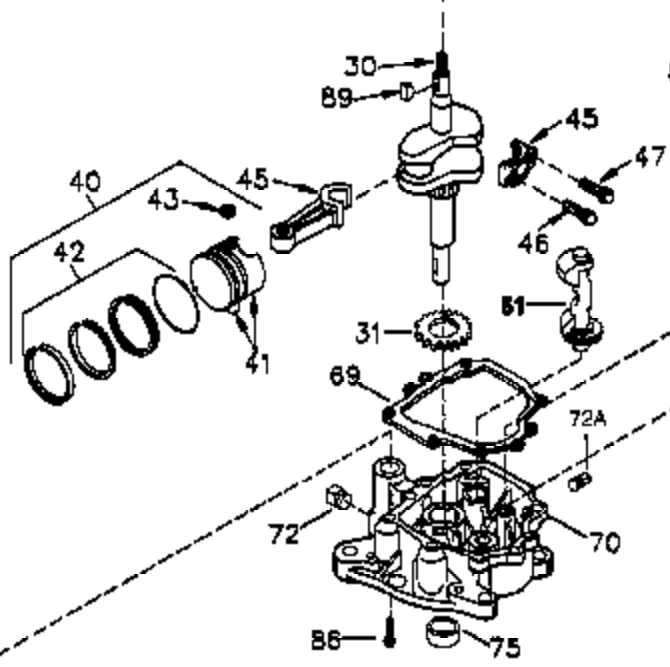

CONTINUED FROM PAGE 2

Ref #	Part Number	Qty	Description
19	34043	1	Extension Spring
30	36708	1	Crankshaft
31	35327	1	Counterbalance Gear
40	34552	1	Piston, Pin & Ring Set (Std.)
40	34553	1	Piston, Pin & Ring Set (.010" OS)
40	34554	1	Piston, Pin & Ring Set (.020" OS)
41	34329A	1	Piston & Pin Ass'y. (Std.) (Incl. 43)
41	34330A	1	Piston & Pin Ass'y. (.010" OS) (Incl. 43)
41	34331A	1	Piston & Pin Ass'y. (.020" OS) (Incl. 43)
42	34332	1	Ring Set (Std.)
42	34333	1	Ring Set (.010" OS)
42	34334	1	Ring Set (.020" OS)
43	27888	2	Piston Pin Retaining Ring
45	36897	1	Connecting Rod Ass'y. (Incl. 47)
47	651033	2	Connecting Rod Bolt
48	34034	2	Valve Lifter
50	35381	1	Camshaft (MCR)
51	35747A	1	Counterbalance Weight
52	31356	1	Oil Pump Ass'y.
69	35317	1	* Mounting Flange Gasket
70	35711A	1	Mounting Flange (Incl. 72,75,80 & 81)
72	31927	1	Oil Drain Plug
75	35319	1	Oil Seal
80	35783	1	Governor Shaft
81	30590A	2	Washer
82	35378	1	Governor Gear Ass'y. (Incl. 81)
83	30588A	1	Governor Spool
84	29193	2	Retaining Ring
86	650833	7	Screw, 1/4-20 x 1-3/16"
88	31707A	1	Spacer (Incl. 81)
89	32589	1	Flywheel Key
123	33261	1	Intake Pipe Brace
124	651031	2	Screw, 1/4-20 x 9/16"
178	29752	2	Nut & Lock Washer, 1/4-28
182	30088A	2	Screw, 1/4-28 x 1"
184	33263	1	* Carburetor To Intake Pipe Gasket
185	34926	1	Intake Pipe
202	36482	1	Compression Spring
205	651019	1	Screw, Torx T-10, 6-32 x 41/64"
223	650378	2	Screw, Torx T-30, 5/16-18 x 1-1/8"
224	27915A	1	* Intake Pipe Gasket
234	650825	2	Nut & Lock Washer, 1/4-20
238	650834	2	Screw, 10-32 x 1-17/32"
239	33629	1	* Air Cleaner Gasket
240	35538B	1	Air Cleaner Body (Incl. 239)
245	35403	1	Air Cleaner Filter (Incl. 234)
245A	35404	1	Air Cleaner Filter
250	35961	1	Air Cleaner Cover
251	650886	2	Wing Nut, 1/4-20
292	26460	2	Fuel Line Clamp
305	35574	1	Oil Fill Tube
307	35499	1	"O" Ring
308	35437	1	Fill Tube Clip
310	35576	1	Dipstick
380	632600	1	Carburetor (Incl. 184)
396	35763A	1	Electric Starter Motor (Optional)