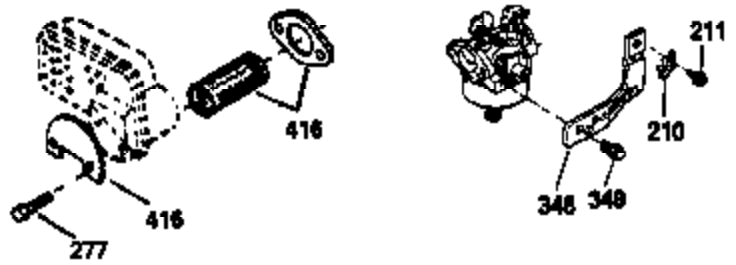

**MUFFLER (QUIET)
(OPTIONAL)**

**OPTIONAL SPARK
ARRESTOR**

**DEBRIS SCREEN KIT
(OPTIONAL)**