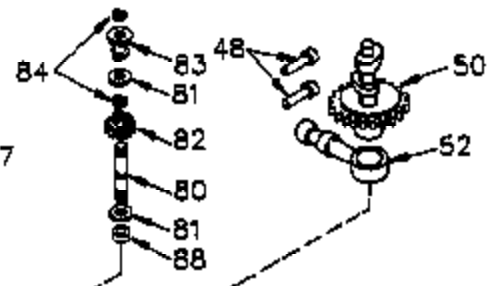

CONTINUED FROM PAGE 2

Ref #	Part Number	Qty	Description
19	34043	1	Extension Spring
30	36708	1	Crankshaft
31	35327	1	Counterbalance Gear
40	34552	1	Piston, Pin & Ring Set (Std.)
40	34553	1	Piston, Pin & Ring Set (.010" OS)
40	34554	1	Piston, Pin & Ring Set (.020" OS)
41	34329A	1	Piston & Pin Ass'y. (Std.) (Incl. 43)
41	34330A	1	Piston & Pin Ass'y. (.010" OS) (Incl. 43)
41	34331A	1	Piston & Pin Ass'y. (.020" OS) (Incl. 43)
42	34332	1	Ring Set (Std.)
42	34333	1	Ring Set (.010" OS)
42	34334	1	Ring Set (.020" OS)
43	27888	2	Piston Pin Retaining Ring
45	36897	1	Connecting Rod Ass'y. (Incl. 47)
47	651033	2	Connecting Rod Bolt
48	34034	2	Valve Lifter
50	35381	1	Camshaft (MCR)
51	35747A	1	Counterbalance Weight
52	31356	1	Oil Pump Ass'y.
69	35317	1	* Mounting Flange Gasket
70	35711A	1	Mounting Flange (Incl. 72,75,80 & 81)
72	31927	1	Oil Drain Plug
75	35319	1	Oil Seal
80	35783	1	Governor Shaft
81	30590A	2	Washer
82	35378	1	Governor Gear Ass'y. (Incl. 81)
83	30588A	1	Governor Spool
84	29193	2	Retaining Ring
86	650833	7	Screw, 1/4-20 x 1-3/16"
88	31707A	1	Spacer (Incl. 81)
89	32589	1	Flywheel Key
123	33261	1	Intake Pipe Brace
124	651031	2	Screw, 1/4-20 x 9/16"
178	29752	2	Nut & Lock Washer, 1/4-28
182	30088A	2	Screw, 1/4-28 x 1"
184	33263	1	* Carburetor To Intake Pipe Gasket
185	34926	1	Intake Pipe
202	36482	1	Compression Spring
205	651019	1	Screw, Torx T-10, 6-32 x 41/64"
223	650378	2	Screw, Torx T-30, 5/16-18 x 1-1/8"
224	27915A	1	* Intake Pipe Gasket
234	650825	2	Nut & Lock Washer, 1/4-20
238	650834	2	Screw, 10-32 x 1-17/32"
239	33629	1	* Air Cleaner Gasket
240	35538B	1	Air Cleaner Body (Incl. 239)
245	35403	1	Air Cleaner Filter (Incl. 234)
245A	35404	1	Air Cleaner Filter
250	35961	1	Air Cleaner Cover
251	650886	2	Wing Nut, 1/4-20
292	26460	2	Fuel Line Clamp
305	35574	1	Oil Fill Tube
307	35499	1	"O" Ring
308	35437	1	Fill Tube Clip
310	35576	1	Dipstick
380	632600	1	Carburetor (Incl. 184)
396	35763A	1	Electric Starter Motor (Optional)