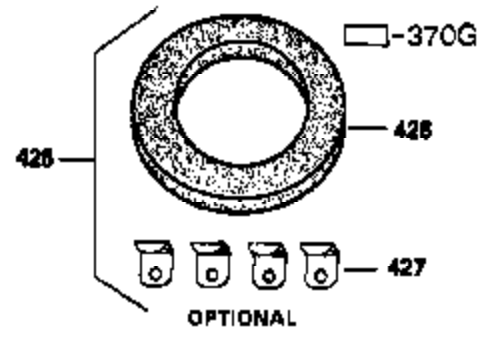

Ref #	Part Number	Qty	Description
400	36450B	1	* Gasket Set (Incl. items marked PK i n notes) Incl. part #'s 27272A (1), 27896A (2), 27915A (1), 29673 (1), 33263 (1), 33629 (1), 34698A (1), 35262A (1), 35317 (1), 36448 (1)
900	0		Replacement EN 752287A, order from 71 -999
900	0		Replacement Short Block None

**MUFFLER (QUIET)
 (OPTIONAL)**

**OPTIONAL SPARK
 ARRESTOR**

**DEBRIS SCREEN KIT
 (OPTIONAL)**

Ref #	Part Number	Qty	Description
16	32651	1	Governor Lever
19	34043	1	Extension Spring
19A	35203	1	Extension Spring
92	650880	1	Lock Washer
93	650881	1	Flywheel Nut
186	33860	1	Governor Link
202	36482	1	Compression Spring
205	651019	1	Screw, Torx T-10, 6-32 x 41/64"
209	30200	2	Screw, 10-24 x 9/16"
210	27793	1	Conduit Clip
211	28942	1	Screw, 10-32 x 3/8"
212	35550	1	Bushing
216	35202A	1	RPM Adj. Lever (Incl. 19A, 212, 222 & 239)
222	30312	1	Screw, 10-32 x 1/2"
260	36292	1	Blower Housing
261	650788	2	Screw, 5/16-18 x 3/4"
262	29747B	2	Screw, Torx T-40, 5/16-24 x 21/32"
263	35963	1	Trim Ring
314	650873	2	Screw, 1/4-20 x 3/4"
322	610921	1	Connector Body
322A	610824	1	Connector Body
323	610922	1	Terminal
326	36210	1	Screen Plug
347	650949	3	Screw, 10-32 x 9/16"
396	35763A	1	Electric Starter Motor (Optional)
900	0		Replacement EN 752287A, order from 71 -999
900	0		Replacement Short Block None