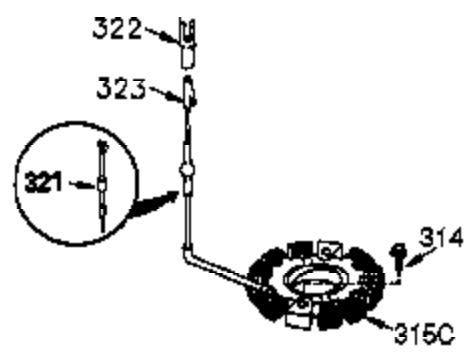

**MUFFLER (QUIET)
(OPTIONAL)**

**OPTIONAL SPARK
ARRESTOR**

**DEBRIS SCREEN KIT
(OPTIONAL)**