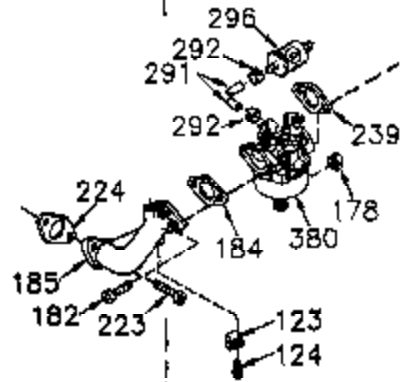

CONTINUED FROM PAGE 2

Ref #	Part Number	Qty	Description
19	34043	1	Extension Spring
30	36708	1	Crankshaft
31	35327	1	Counterbalance Gear
40	34552	1	Piston, Pin & Ring Set (Std.)
40	34553	1	Piston, Pin & Ring Set (.010" OS)
40	34554	1	Piston, Pin & Ring Set (.020" OS)
41	34329A	1	Piston & Pin Ass'y. (Std.) (Incl. 43)
41	34330A	1	Piston & Pin Ass'y. (.010" OS) (Incl. 43)
41	34331A	1	Piston & Pin Ass'y. (.020" OS) (Incl. 43)
42	34332	1	Ring Set (Std.)
42	34333	1	Ring Set (.010" OS)
42	34334	1	Ring Set (.020" OS)
43	27888	2	Piston Pin Retaining Ring
45	36897	1	Connecting Rod Ass'y. (Incl. 47)
47	651033	2	Connecting Rod Bolt
48	34034	2	Valve Lifter
50	35381	1	Camshaft (MCR)
51	35747A	1	Counterbalance Weight
52	31356	1	Oil Pump Ass'y.
69	35317	1	* Mounting Flange Gasket
70	35711A	1	Mounting Flange (Incl. 72,75,80 & 81)
72	31927	1	Oil Drain Plug
75	35319	1	Oil Seal
80	35783	1	Governor Shaft
81	30590A	2	Washer
82	35378	1	Governor Gear Ass'y. (Incl. 81)
83	30588A	1	Governor Spool
84	29193	2	Retaining Ring
86	650833	7	Screw, 1/4-20 x 1-3/16"
88	31707A	1	Spacer (Incl. 81)
89	32589	1	Flywheel Key
123	33261	1	Intake Pipe Brace
124	651031	2	Screw, 1/4-20 x 9/16"
178	29752	2	Nut & Lock Washer, 1/4-28
182	30088A	2	Screw, 1/4-28 x 1"
184	33263	1	* Carburetor To Intake Pipe Gasket
185	34926	1	Intake Pipe
202	36482	1	Compression Spring
205	651019	1	Screw, Torx T-10, 6-32 x 41/64"
223	650378	2	Screw, Torx T-30, 5/16-18 x 1-1/8"
224	27915A	1	* Intake Pipe Gasket
234	650825	2	Nut & Lock Washer, 1/4-20
238	650834	2	Screw, 10-32 x 1-17/32"
239	33629	1	* Air Cleaner Gasket
240	35538B	1	Air Cleaner Body (Incl. 239)
245	35403	1	Air Cleaner Filter (Incl. 234)
245A	35404	1	Air Cleaner Filter
250	35961	1	Air Cleaner Cover
251	650886	2	Wing Nut, 1/4-20
292	26460	2	Fuel Line Clamp
305	35574	1	Oil Fill Tube
307	35499	1	"O" Ring
308	35437	1	Fill Tube Clip
310	35576	1	Dipstick
380	632600	1	Carburetor (Incl. 184)
396	35763A	1	Electric Starter Motor (Optional)