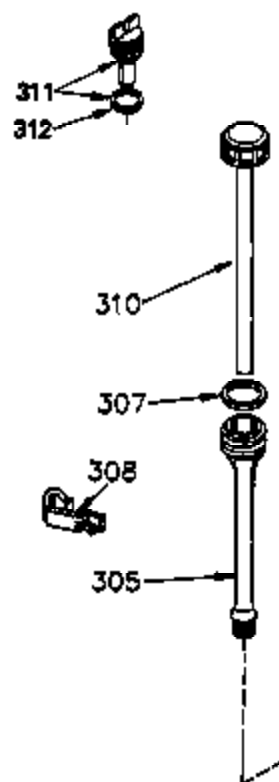

CONTINUED FROM PAGE 2

Ref #	Part Number	Qty	Description
19	34043	1	Extension Spring
30	36708	1	Crankshaft
31	35327	1	Counterbalance Gear
40	34552	1	Piston, Pin & Ring Set (Std.)
40	34553	1	Piston, Pin & Ring Set (.010" OS)
40	34554	1	Piston, Pin & Ring Set (.020" OS)
41	34329A	1	Piston & Pin Ass'y. (Std.) (Incl. 43)
41	34330A	1	Piston & Pin Ass'y. (.010" OS) (Incl. 43)
41	34331A	1	Piston & Pin Ass'y. (.020" OS) (Incl. 43)
42	34332	1	Ring Set (Std.)
42	34333	1	Ring Set (.010" OS)
42	34334	1	Ring Set (.020" OS)
43	27888	2	Piston Pin Retaining Ring
45	36897	1	Connecting Rod Ass'y. (Incl. 47)
47	651033	2	Connecting Rod Bolt
48	34034	2	Valve Lifter
50	35381	1	Camshaft (MCR)
51	35747A	1	Counterbalance Weight
52	31356	1	Oil Pump Ass'y.
69	35317	1	* Mounting Flange Gasket
70	35711A	1	Mounting Flange (Incl. 72,75,80 & 81)
72	31927	1	Oil Drain Plug
75	35319	1	Oil Seal
80	35783	1	Governor Shaft
81	30590A	2	Washer
82	35378	1	Governor Gear Ass'y. (Incl. 81)
83	30588A	1	Governor Spool
84	29193	2	Retaining Ring
86	650833	7	Screw, 1/4-20 x 1-3/16"
88	31707A	1	Spacer (Incl. 81)
89	32589	1	Flywheel Key
123	33261	1	Intake Pipe Brace
124	651031	2	Screw, 1/4-20 x 9/16"
178	29752	2	Nut & Lock Washer, 1/4-28
182	30088A	2	Screw, 1/4-28 x 1"
184	33263	1	* Carburetor To Intake Pipe Gasket
185	34926	1	Intake Pipe
202	36482	1	Compression Spring
205	651019	1	Screw, Torx T-10, 6-32 x 41/64"
223	650378	2	Screw, Torx T-30, 5/16-18 x 1-1/8"
224	27915A	1	* Intake Pipe Gasket
234	650825	2	Nut & Lock Washer, 1/4-20
238	650834	2	Screw, 10-32 x 1-17/32"
239	33629	1	* Air Cleaner Gasket
240	35538B	1	Air Cleaner Body (Incl. 239)
245	35403	1	Air Cleaner Filter (Incl. 234)
245A	35404	1	Air Cleaner Filter
250	35961	1	Air Cleaner Cover
251	650886	2	Wing Nut, 1/4-20
292	26460	2	Fuel Line Clamp
305	35574	1	Oil Fill Tube
307	35499	1	"O" Ring
308	35437	1	Fill Tube Clip
310	35576	1	Dipstick
380	632600	1	Carburetor (Incl. 184)
396	35763A	1	Electric Starter Motor (Optional)