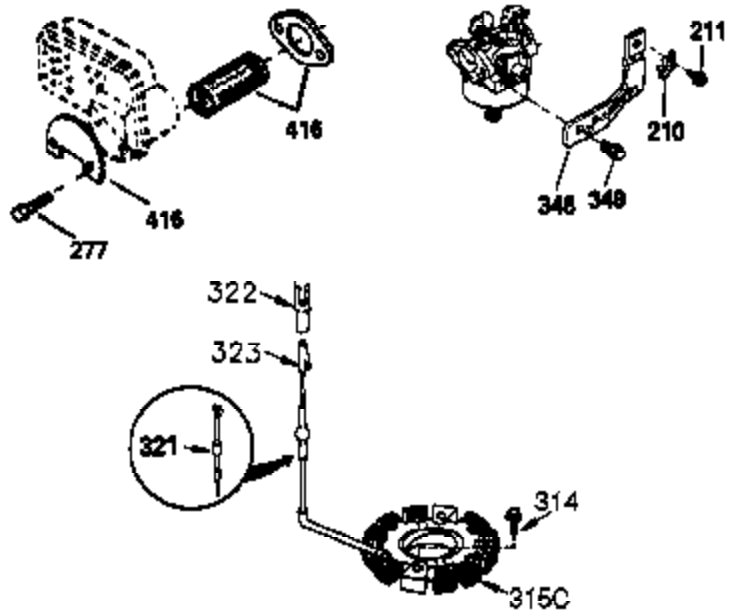

Ref #	Part Number	Qty	Description
420	730225	1	SAE 30 4-Cycle Engine Oil (Quart)

**MUFFLER (QUIET)
 (OPTIONAL)**

**OPTIONAL SPARK
 ARRESTOR**

**DEBRIS SCREEN KIT
 (OPTIONAL)**

Ref #	Part Number	Qty	Description
16	36494	1	Governor Lever
19A	36495	1	Extension Spring
64	650990	1	Screw, 5/16-18 x 15/32"
92	650880	1	Lock Washer
93	650881	1	Flywheel Nut
186	33860	1	Governor Link
203	36482	1	Compression Spring
204	650777	1	Screw, 6-32 x 21/32"
209	650902	2	Screw, 10-32 x 7/16"
210	27793	1	Conduit Clip
211	28942	1	Screw, 10-32 x 3/8"
260	33635C	1	Blower Housing
261	650788	2	Screw 5/16-18 x 3/4"
262	29747B	2	Screw Torx T-40, 5/16-24 x 21/32"
277	650729	2	Screw 5/16-18 x 3-3/16"
327	35392	1	Starter Plug
355	590701	1	Starter Handle
390	590704	1	Rewind Starter