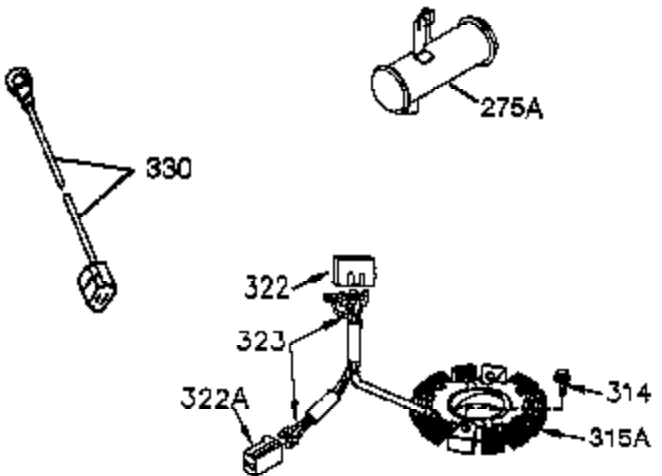

Ref #	Part Number	Qty	Description
420	730225	1	SAE 30 4-Cycle Engine Oil (Quart)

**MUFFLER (QUIET)
 (OPTIONAL)**

**OPTIONAL SPARK
 ARRESTOR**

**DEBRIS SCREEN KIT
 (OPTIONAL)**

Ref #	Part Number	Qty	Description
16	36494	1	Governor Lever
19A	36495	1	Extension Spring
64	650990	1	Screw, 5/16-18 x 15/32"
92	650880	1	Lock Washer
93	650881	1	Flywheel Nut
186	33860	1	Governor Link
203	36482	1	Compression Spring
204	650777	1	Screw, 6-32 x 21/32"
209	650902	2	Screw, 10-32 x 7/16"
210	27793	1	Conduit Clip
211	28942	1	Screw, 10-32 x 3/8"
260	33635C	1	Blower Housing
261	650788	2	Screw 5/16-18 x 3/4"
262	29747B	2	Screw Torx T-40, 5/16-24 x 21/32"
277	650729	2	Screw 5/16-18 x 3-3/16"
327	35392	1	Starter Plug
355	590701	1	Starter Handle
390	590704	1	Rewind Starter