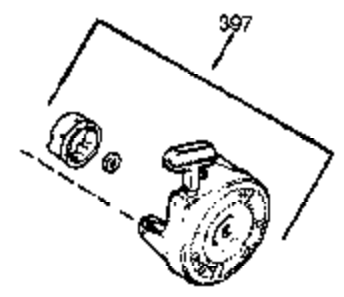

Ref #	Part Number	Qty	Description
420	730225	1	SAE 30 4-Cycle Engine Oil (Quart)

**MUFFLER (QUIET)
 (OPTIONAL)**

**OPTIONAL SPARK
 ARRESTOR**

**DEBRIS SCREEN KIT
 (OPTIONAL)**

Ref #	Part Number	Qty	Description
16	36494	1	Governor Lever
19A	36495	1	Extension Spring
64	650990	1	Screw, 5/16-18 x 15/32"
92	650880	1	Lock Washer
93	650881	1	Flywheel Nut
186	33860	1	Governor Link
203	36482	1	Compression Spring
204	650777	1	Screw, 6-32 x 21/32"
209	650902	2	Screw, 10-32 x 7/16"
210	27793	1	Conduit Clip
211	28942	1	Screw, 10-32 x 3/8"
260	33635C	1	Blower Housing
261	650788	2	Screw 5/16-18 x 3/4"
262	29747B	2	Screw Torx T-40, 5/16-24 x 21/32"
277	650729	2	Screw 5/16-18 x 3-3/16"
327	35392	1	Starter Plug
355	590701	1	Starter Handle
390	590704	1	Rewind Starter