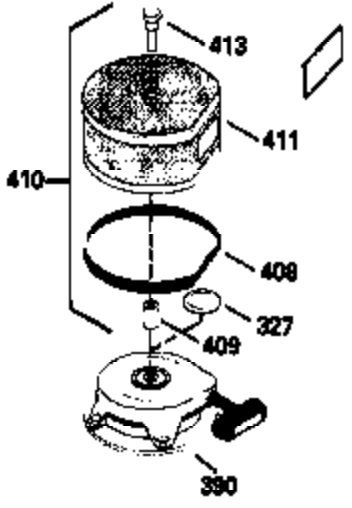

Ref #	Part Number	Qty	Description
420	730225	1	SAE 30 4-Cycle Engine Oil (Quart)

**MUFFLER (QUIET)
 (OPTIONAL)**

**OPTIONAL SPARK
 ARRESTOR**

**DEBRIS SCREEN KIT
 (OPTIONAL)**

Ref #	Part Number	Qty	Description
16	36494	1	Governor Lever
19A	36495	1	Extension Spring
64	650990	1	Screw, 5/16-18 x 15/32"
92	650880	1	Lock Washer
93	650881	1	Flywheel Nut
186	33860	1	Governor Link
203	36482	1	Compression Spring
204	650777	1	Screw, 6-32 x 21/32"
209	650902	2	Screw, 10-32 x 7/16"
210	27793	1	Conduit Clip
211	28942	1	Screw, 10-32 x 3/8"
260	33635C	1	Blower Housing
261	650788	2	Screw 5/16-18 x 3/4"
262	29747B	2	Screw Torx T-40, 5/16-24 x 21/32"
277	650729	2	Screw 5/16-18 x 3-3/16"
327	35392	1	Starter Plug
355	590701	1	Starter Handle
390	590704	1	Rewind Starter