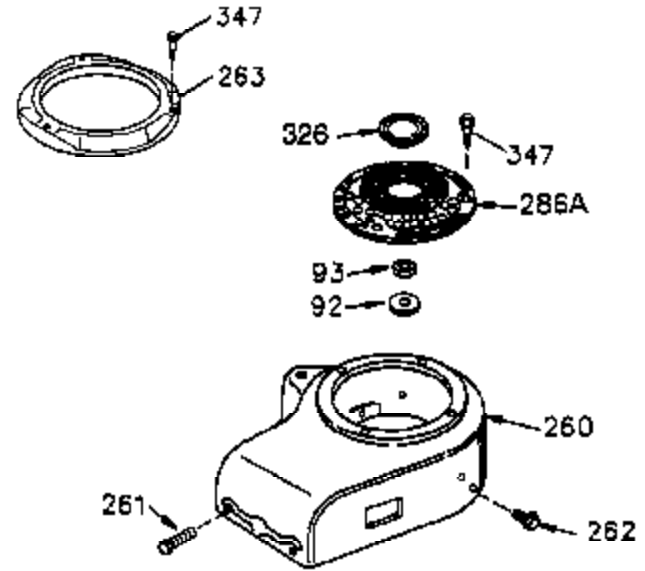

Ref #	Part Number	Qty	Description
420	730225	1	SAE 30 4-Cycle Engine Oil (Quart)

**MUFFLER (QUIET)
 (OPTIONAL)**

**OPTIONAL SPARK
 ARRESTOR**

**DEBRIS SCREEN KIT
 (OPTIONAL)**

Ref #	Part Number	Qty	Description
16	36494	1	Governor Lever
19A	36495	1	Extension Spring
64	650990	1	Screw, 5/16-18 x 15/32"
92	650880	1	Lock Washer
93	650881	1	Flywheel Nut
186	33860	1	Governor Link
203	36482	1	Compression Spring
204	650777	1	Screw, 6-32 x 21/32"
209	650902	2	Screw, 10-32 x 7/16"
210	27793	1	Conduit Clip
211	28942	1	Screw, 10-32 x 3/8"
260	33635C	1	Blower Housing
261	650788	2	Screw 5/16-18 x 3/4"
262	29747B	2	Screw Torx T-40, 5/16-24 x 21/32"
277	650729	2	Screw 5/16-18 x 3-3/16"
327	35392	1	Starter Plug
355	590701	1	Starter Handle
390	590704	1	Rewind Starter