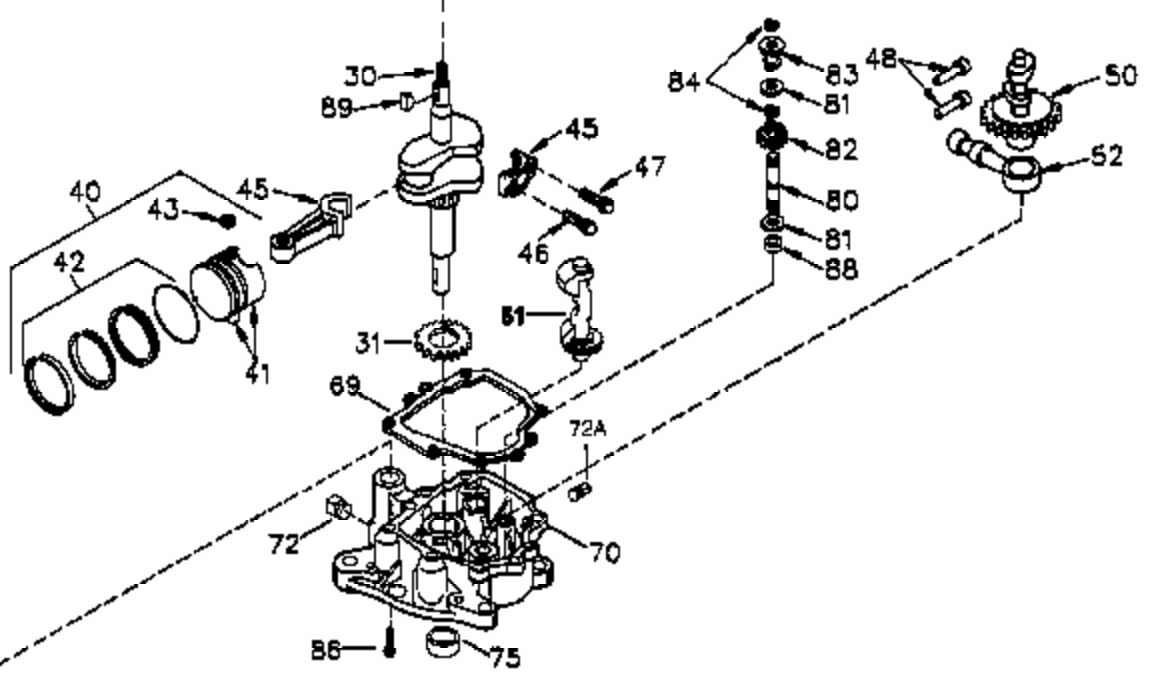

CONTINUED FROM PAGE 2

Ref #	Part Number	Qty	Description
30	35746B	1	Crankshaft
31	35327	1	Counterbalance Gear
40	34552	1	Piston, Pin & Ring Set (Std.)
40	34553	1	Piston, Pin & Ring Set (.010" OS)
40	34554	1	Piston, Pin & Ring Set (.020" OS)
41	34329A	1	Piston & Pin Ass'y. (Std.) (Incl. 43)
41	34330A	1	Piston & Pin Ass'y. (.010" OS) (Incl. 43)
41	34331A	1	Piston & Pin Ass'y. (.020" OS) (Incl. 43)
42	34332	1	Ring Set (Std.)
42	34333	1	Ring Set (.010" OS)
42	34334	1	Ring Set (.020" OS)
43	27888	2	Piston Pin Retaining Ring
45	36897	1	Connecting Rod Ass'y. (Incl. 47)
47	651033	2	Connecting Rod Bolt
48	34034	2	Valve Lifter
50	35381	1	Camshaft (MCR)
51	35747A	1	Counterbalance Weight
52	31356	1	Oil Pump Ass'y.
64	650990	1	Screw, 5/16-18 x 15/32"
69	35317	1	* Mounting Flange Gasket
70	35711A	1	Mounting Flange (Incl. 72, 75 & 80)
72	31927	1	Oil Drain Plug
75	35319	1	Oil Seal
80	35783	1	Governor Shaft
81	30590A	2	Washer
82	35378	1	Governor Gear Ass'y. (Incl. 81)
83	30588A	1	Governor Spool
84	29193	2	Retaining Ring
86	650833	7	Screw, 1/4-20 x 1-3/16"
88	31707A	1	Spacer (Incl. 81)
89	32589	1	Flywheel Key
123	33261	1	Intake Pipe Bracket
124	651031	3	Screw 1/4-20 x 9/16"
178	29752	2	Nut & Lock Washer, 1/4-28
182	30088A	2	Screw, 1/4-28 x 1"
184	33263	1	* Carburetor To Intake Pipe Gasket
185	34926	1	Intake Pipe
223	650378	2	Screw Torx T-30, 5/16-18 x 1-1/8"
224	27915A	1	* Intake Pipe Gasket
234	650825	2	Nut & Lock Washer, 1/4-20
238	650834	2	Screw 10-32 x 1-17/32"
239	33629	1	* Air Cleaner Gasket
240	35538B	1	Air Cleaner Body (Incl. 239)
245	35403	1	Air Cleaner Filter (Incl. 324)
245A	35404	1	Air Cleaner Filter
250	35961	1	Air Cleaner Cover
251	650886	2	Wing Nut, 1/4-20
292	26460	2	Fuel Line Clamp
305	35574	1	Oil Fill Tube
307	35499	1	"O" Ring
308	35437	1	Fill Tube Clip
310	35576	1	Oil Dipstick
355	590701	1	Starter Handle
380	632677	1	Carburetor (Incl. 184)
400	36450B	1	* Gasket Set (Incl. items marked PK in notes) Incl. part #'s 27272A (1), 27896A (2), 27915A (1), 29673 (1), 33263 (1), 33629 (1), 34698A (1), 35262A (1), 35317 (1), 36448 (1)