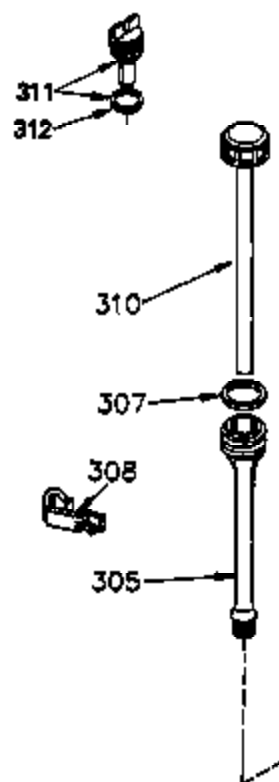

CONTINUED FROM PAGE 2

Ref #	Part Number	Qty	Description
30	35746B	1	Crankshaft
31	35327	1	Counterbalance Gear
40	34552	1	Piston, Pin & Ring Set (Std.)
40	34553	1	Piston, Pin & Ring Set (.010" OS)
40	34554	1	Piston, Pin & Ring Set (.020" OS)
41	34329A	1	Piston & Pin Ass'y. (Std.) (Incl. 43)
41	34330A	1	Piston & Pin Ass'y. (.010" OS) (Incl. 43)
41	34331A	1	Piston & Pin Ass'y. (.020" OS) (Incl. 43)
42	34332	1	Ring Set (Std.)
42	34333	1	Ring Set (.010" OS)
42	34334	1	Ring Set (.020" OS)
43	27888	2	Piston Pin Retaining Ring
45	36897	1	Connecting Rod Ass'y. (Incl. 47)
47	651033	2	Connecting Rod Bolt
48	34034	2	Valve Lifter
50	35381	1	Camshaft (MCR)
51	35747A	1	Counterbalance Weight
52	31356	1	Oil Pump Ass'y.
64	650990	1	Screw, 5/16-18 x 15/32"
69	35317	1	* Mounting Flange Gasket
70	35711A	1	Mounting Flange (Incl. 72, 75 & 80)
72	31927	1	Oil Drain Plug
75	35319	1	Oil Seal
80	35783	1	Governor Shaft
81	30590A	2	Washer
82	35378	1	Governor Gear Ass'y. (Incl. 81)
83	30588A	1	Governor Spool
84	29193	2	Retaining Ring
86	650833	7	Screw, 1/4-20 x 1-3/16"
88	31707A	1	Spacer (Incl. 81)
89	32589	1	Flywheel Key
123	33261	1	Intake Pipe Bracket
124	651031	3	Screw 1/4-20 x 9/16"
178	29752	2	Nut & Lock Washer, 1/4-28
182	30088A	2	Screw, 1/4-28 x 1"
184	33263	1	* Carburetor To Intake Pipe Gasket
185	34926	1	Intake Pipe
223	650378	2	Screw Torx T-30, 5/16-18 x 1-1/8"
224	27915A	1	* Intake Pipe Gasket
234	650825	2	Nut & Lock Washer, 1/4-20
238	650834	2	Screw 10-32 x 1-17/32"
239	33629	1	* Air Cleaner Gasket
240	35538B	1	Air Cleaner Body (Incl. 239)
245	35403	1	Air Cleaner Filter (Incl. 324)
245A	35404	1	Air Cleaner Filter
250	35961	1	Air Cleaner Cover
251	650886	2	Wing Nut, 1/4-20
292	26460	2	Fuel Line Clamp
305	35574	1	Oil Fill Tube
307	35499	1	"O" Ring
308	35437	1	Fill Tube Clip
310	35576	1	Oil Dipstick
355	590701	1	Starter Handle
380	632677	1	Carburetor (Incl. 184)
400	36450B	1	* Gasket Set (Incl. items marked PK in notes) Incl. part #'s 27272A (1), 27896A (2), 27915A (1), 29673 (1), 33263 (1), 33629 (1), 34698A (1), 35262A (1), 35317 (1), 36448 (1)