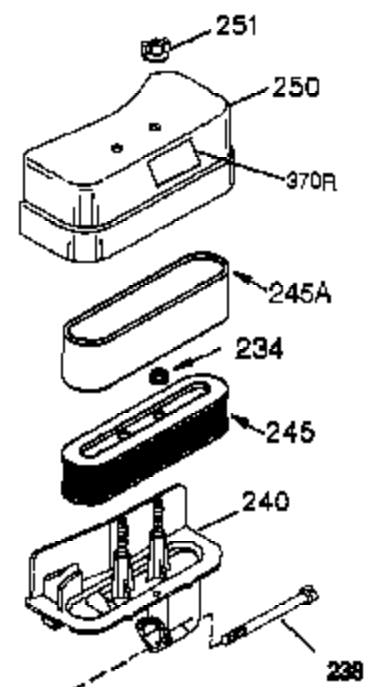

CONTINUED FROM PAGE 2

Ref #	Part Number	Qty	Description
30	35746B	1	Crankshaft
31	35327	1	Counterbalance Gear
40	34552	1	Piston, Pin & Ring Set (Std.)
40	34553	1	Piston, Pin & Ring Set (.010" OS)
40	34554	1	Piston, Pin & Ring Set (.020" OS)
41	34329A	1	Piston & Pin Ass'y. (Std.) (Incl. 43)
41	34330A	1	Piston & Pin Ass'y. (.010" OS) (Incl. 43)
41	34331A	1	Piston & Pin Ass'y. (.020" OS) (Incl. 43)
42	34332	1	Ring Set (Std.)
42	34333	1	Ring Set (.010" OS)
42	34334	1	Ring Set (.020" OS)
43	27888	2	Piston Pin Retaining Ring
45	36897	1	Connecting Rod Ass'y. (Incl. 47)
47	651033	2	Connecting Rod Bolt
48	34034	2	Valve Lifter
50	35381	1	Camshaft (MCR)
51	35747A	1	Counterbalance Weight
52	31356	1	Oil Pump Ass'y.
64	650990	1	Screw, 5/16-18 x 15/32"
69	35317	1	* Mounting Flange Gasket
70	35711A	1	Mounting Flange (Incl. 72, 75 & 80)
72	31927	1	Oil Drain Plug
75	35319	1	Oil Seal
80	35783	1	Governor Shaft
81	30590A	2	Washer
82	35378	1	Governor Gear Ass'y. (Incl. 81)
83	30588A	1	Governor Spool
84	29193	2	Retaining Ring
86	650833	7	Screw, 1/4-20 x 1-3/16"
88	31707A	1	Spacer (Incl. 81)
89	32589	1	Flywheel Key
123	33261	1	Intake Pipe Bracket
124	651031	3	Screw 1/4-20 x 9/16"
178	29752	2	Nut & Lock Washer, 1/4-28
182	30088A	2	Screw, 1/4-28 x 1"
184	33263	1	* Carburetor To Intake Pipe Gasket
185	34926	1	Intake Pipe
223	650378	2	Screw Torx T-30, 5/16-18 x 1-1/8"
224	27915A	1	* Intake Pipe Gasket
234	650825	2	Nut & Lock Washer, 1/4-20
238	650834	2	Screw 10-32 x 1-17/32"
239	33629	1	* Air Cleaner Gasket
240	35538B	1	Air Cleaner Body (Incl. 239)
245	35403	1	Air Cleaner Filter (Incl. 324)
245A	35404	1	Air Cleaner Filter
250	35961	1	Air Cleaner Cover
251	650886	2	Wing Nut, 1/4-20
292	26460	2	Fuel Line Clamp
305	35574	1	Oil Fill Tube
307	35499	1	"O" Ring
308	35437	1	Fill Tube Clip
310	35576	1	Oil Dipstick
355	590701	1	Starter Handle
380	632677	1	Carburetor (Incl. 184)
400	36450B	1	* Gasket Set (Incl. items marked PK in notes) Incl. part #'s 27272A (1), 27896A (2), 27915A (1), 29673 (1), 33263 (1), 33629 (1), 34698A (1), 35262A (1), 35317 (1), 36448 (1)