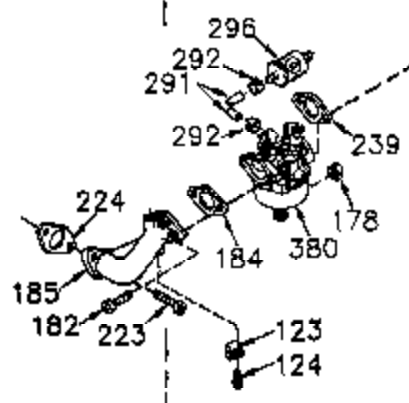

CONTINUED FROM PAGE 2

Ref #	Part Number	Qty	Description
30	35746B	1	Crankshaft
31	35327	1	Counterbalance Gear
40	34552	1	Piston, Pin & Ring Set (Std.)
40	34553	1	Piston, Pin & Ring Set (.010" OS)
40	34554	1	Piston, Pin & Ring Set (.020" OS)
41	34329A	1	Piston & Pin Ass'y. (Std.) (Incl. 43)
41	34330A	1	Piston & Pin Ass'y. (.010" OS) (Incl. 43)
41	34331A	1	Piston & Pin Ass'y. (.020" OS) (Incl. 43)
42	34332	1	Ring Set (Std.)
42	34333	1	Ring Set (.010" OS)
42	34334	1	Ring Set (.020" OS)
43	27888	2	Piston Pin Retaining Ring
45	36897	1	Connecting Rod Ass'y. (Incl. 47)
47	651033	2	Connecting Rod Bolt
48	34034	2	Valve Lifter
50	35381	1	Camshaft (MCR)
51	35747A	1	Counterbalance Weight
52	31356	1	Oil Pump Ass'y.
64	650990	1	Screw, 5/16-18 x 15/32"
69	35317	1	* Mounting Flange Gasket
70	35711A	1	Mounting Flange (Incl. 72, 75 & 80)
72	31927	1	Oil Drain Plug
75	35319	1	Oil Seal
80	35783	1	Governor Shaft
81	30590A	2	Washer
82	35378	1	Governor Gear Ass'y. (Incl. 81)
83	30588A	1	Governor Spool
84	29193	2	Retaining Ring
86	650833	7	Screw, 1/4-20 x 1-3/16"
88	31707A	1	Spacer (Incl. 81)
89	32589	1	Flywheel Key
123	33261	1	Intake Pipe Bracket
124	651031	3	Screw 1/4-20 x 9/16"
178	29752	2	Nut & Lock Washer, 1/4-28
182	30088A	2	Screw, 1/4-28 x 1"
184	33263	1	* Carburetor To Intake Pipe Gasket
185	34926	1	Intake Pipe
223	650378	2	Screw Torx T-30, 5/16-18 x 1-1/8"
224	27915A	1	* Intake Pipe Gasket
234	650825	2	Nut & Lock Washer, 1/4-20
238	650834	2	Screw 10-32 x 1-17/32"
239	33629	1	* Air Cleaner Gasket
240	35538B	1	Air Cleaner Body (Incl. 239)
245	35403	1	Air Cleaner Filter (Incl. 324)
245A	35404	1	Air Cleaner Filter
250	35961	1	Air Cleaner Cover
251	650886	2	Wing Nut, 1/4-20
292	26460	2	Fuel Line Clamp
305	35574	1	Oil Fill Tube
307	35499	1	"O" Ring
308	35437	1	Fill Tube Clip
310	35576	1	Oil Dipstick
355	590701	1	Starter Handle
380	632677	1	Carburetor (Incl. 184)
400	36450B	1	* Gasket Set (Incl. items marked PK in notes) Incl. part #'s 27272A (1), 27896A (2), 27915A (1), 29673 (1), 33263 (1), 33629 (1), 34698A (1), 35262A (1), 35317 (1), 36448 (1)